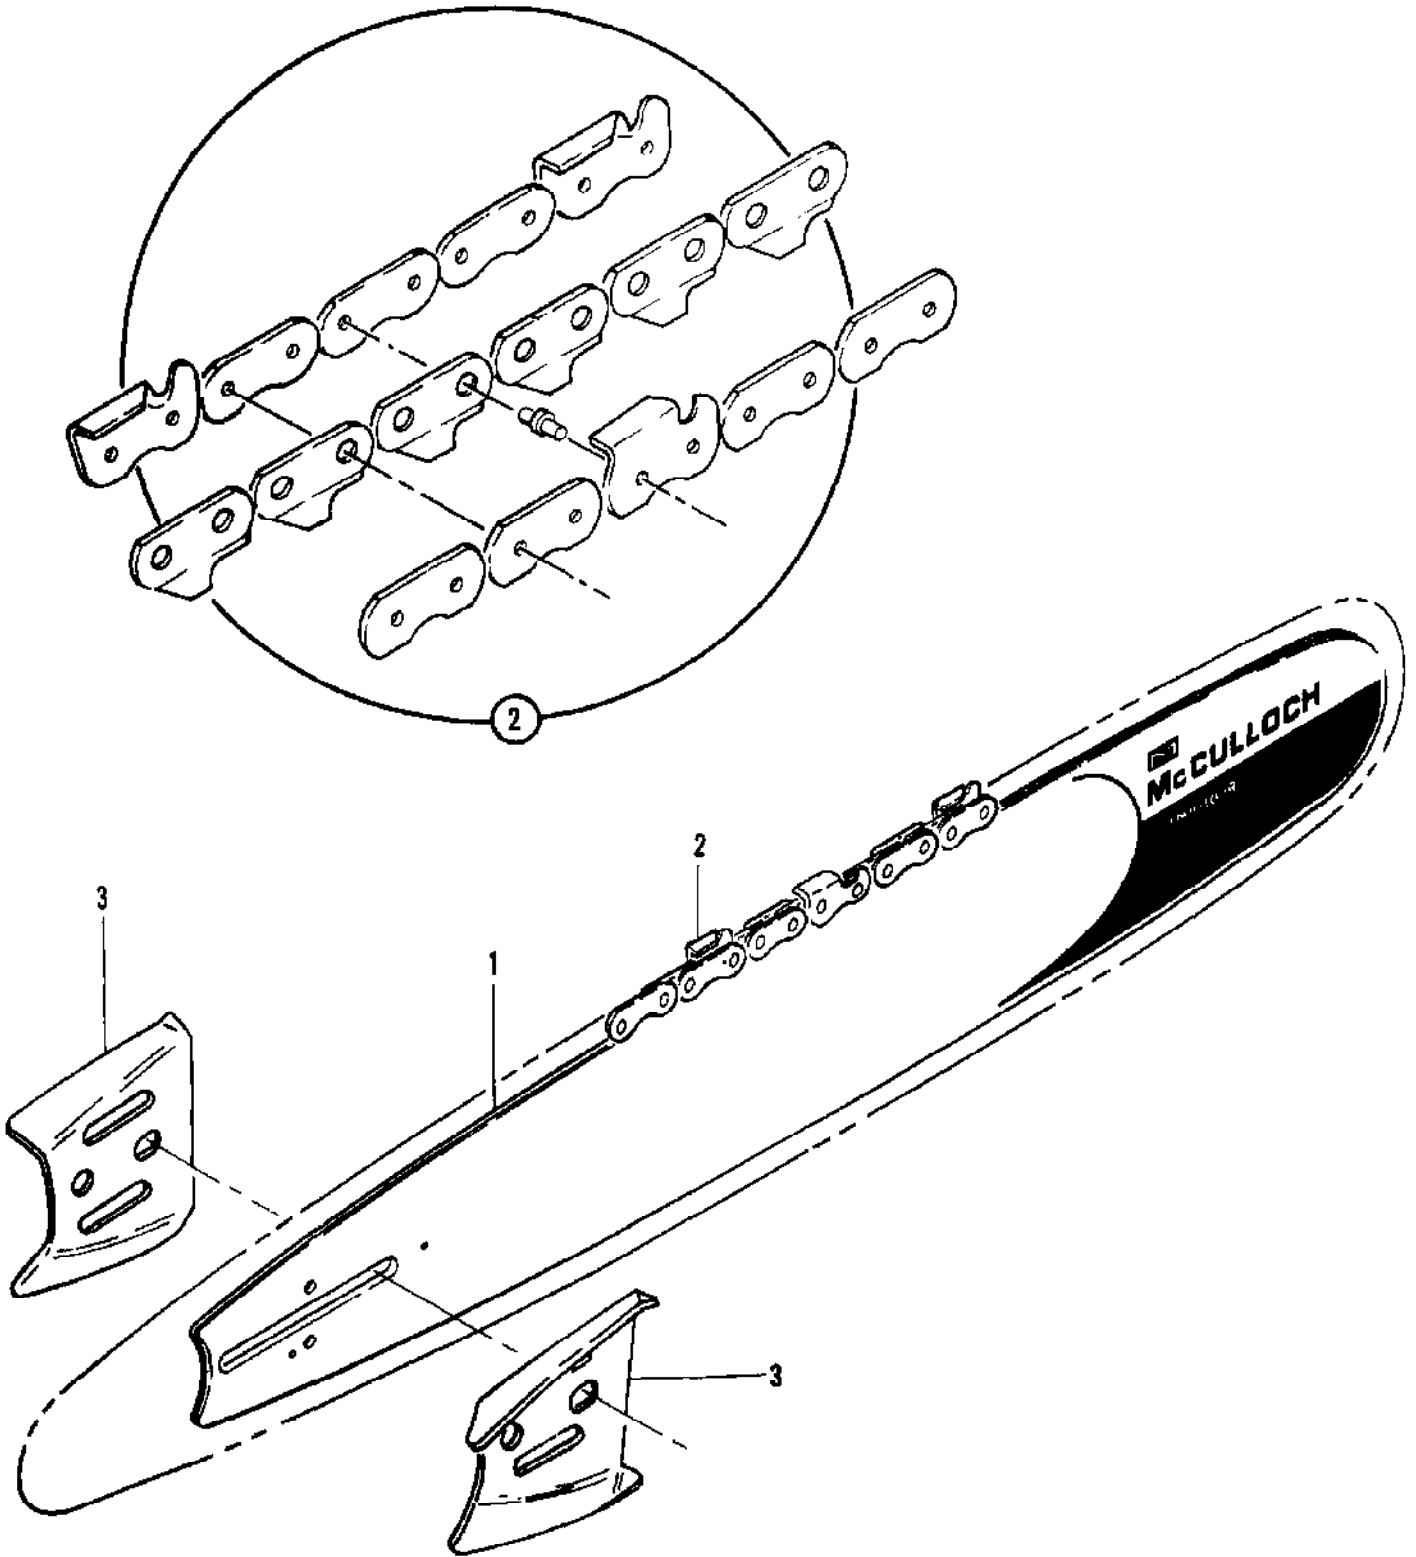

61753

Ref #	Part Number	Qty	Description
61753	61753		"BREAK ALL" CHAIN BREAKER Required when repairing chain; Instructions included.

78960

78961

78963

78964

110626

Ref #	Part Number	Qty	Description
78960	78960		40:1 TWO-CYCLE MOTOR OIL 6 oz. can
78961	78961		40:1 TWO-CYCLE MOTOR OIL 6-pack
78963	78963		40:1 TWO-CYCLE MOTOR OIL 16 oz. can
78964	78964		40:1 TWO-CYCLE MOTOR OIL 6-pack
110626	110626		40:1 TWO-CYCLE MOTOR OIL 1 qt. bottle

110631

110632

Ref #	Part Number	Qty	Description
110631	110631		CHAIN, BAR AND SPROCKET OIL, 1 qt. bottle
110632	110632		CHAIN, BAR AND SPROCKET OIL, Case of 24

Ref #	Part Number	Qty	Description
1	63541	1	Bar
2	62556M	1	Chain Assy
	64330	1	Set - Bar Plate
3	64325	2	Plate - Bar