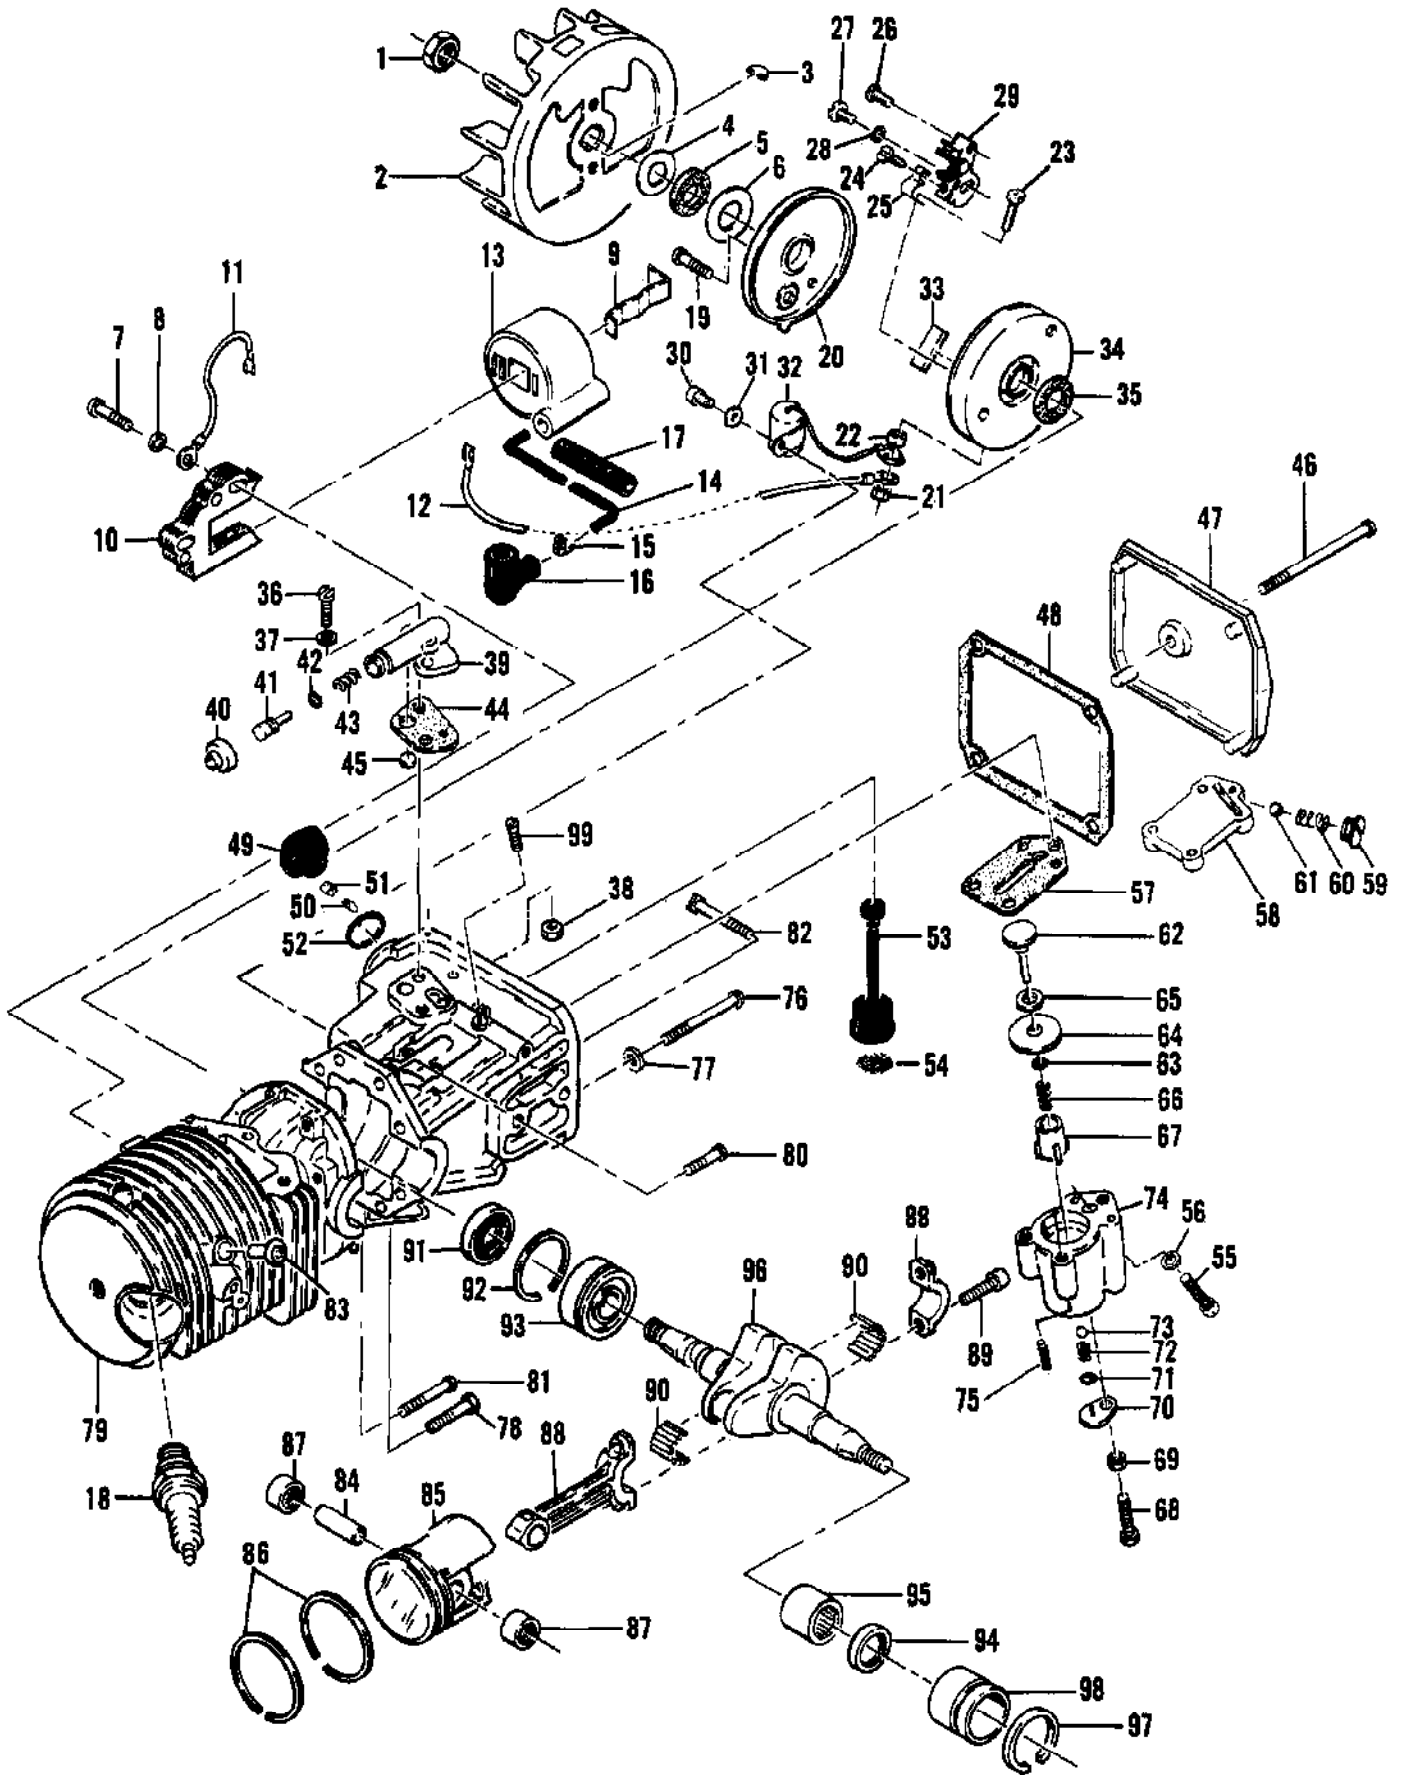

Ref #	Part Number	Qty	Description
1	101391	1	Nut - Hex 3/8-24
	110594	1	Nut - Hex 3/8-24
2	84681	1	Flywheel Assy
3	103879	1	Key - Woodruff
4	67057	1	Washer - Thrust
5	67056	1	Seal
6	67054	1	Washer - Thrust
7	110127	2	Screw - Hex hd 10-24 x 7/8 (SEMS)
8	100003	2	Washer - #10
9	51253	1	Retainer - Coil
10	85138	1	Lamination Assy
11	62819	1	Wire Assy - Ground
12	69344	1	Wire Assy - Primary
13	84972	1	Kit - Coil
14	69966	1	Wire Assy - Spark plug
15	62932	1	Connector
16	62926	1	Boot
17	67127	1	Sleeve
18	63432	1	Spark Plug
19	110349	1	Screw - Rd hd 8-32 x 3/4
20	62362	1	Cover - Breaker box
21	100298	1	Nut - Hex 6-32
22	62365	1	Spacer - Breaker screw
23	110346	1	Screw - Hex hd 6-32 x 3/4
24	110489	1	Screw - Pan hd 6-32 x 7/16 s/t
25	83126	1	Strap - Conduction
26	100934	1	Screw - Rd hd 8-32 x 3/8
27	110445	1	Screw - Truss 8-32 x 3/8
28	105976	1	Washer - #8
29	62363	1	Breaker Assy
	66231	1	Breaker Assy
30	103672	1	Screw - Fil hd 8-32 x 1/2 (SEMS)
31	100080	1	Washer - #8
32	85358	1	Condenser
	67960	1	Condenser
33	54184	1	Wiper
34	62361	1	Box - Breaker
	84329	1	Box - Breaker
35	67051	1	Seal
36	110623	2	Screw - Fil hd 8-32 x 1/2
37	105976	2	Washer - #8
38	100955	1	Nut - Hex 8-32
39	84156	1	Housing - Pump
40	62262	1	Cap - Housing
41	62266	1	Plunger - Pump
42	101056	1	"O" Ring
43	66687	1	Spring
44	62230	1	Gasket
45	62909	1	Valve
46	110291	1	Screw - Pan hd 10-24 x 2-5/8
47	86304	1	Cover - Oil tank
48	86306	1	Gasket - Cover
49	57129A	1	Cap - Oil tank
	68809	1	Cap - Oil tank
50	110737	1	Clip - Plug