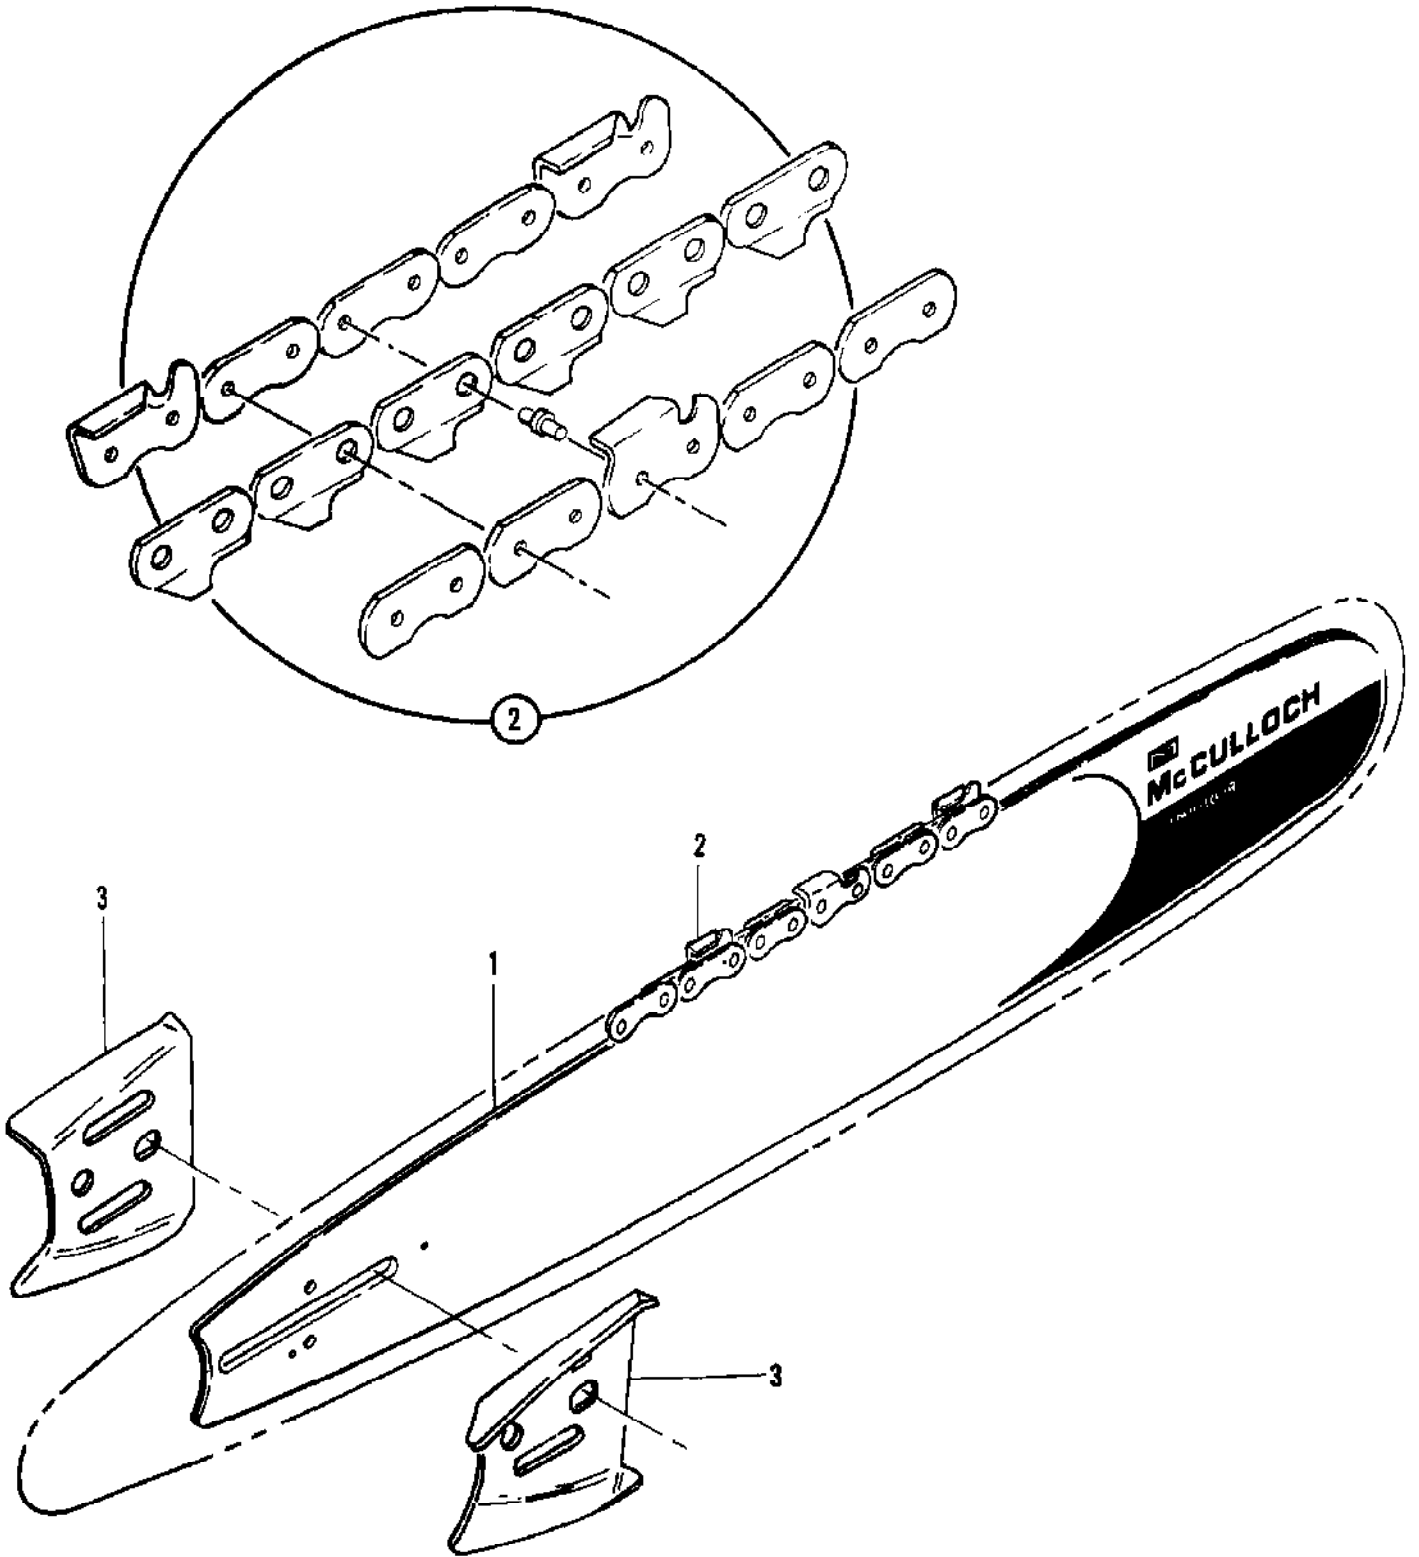

61753

Ref #	Part Number	Qty	Description
61753	61753		"BREAK ALL" CHAIN BREAKER Required when repairing chain; Instructions included.

78960

78961

78963

78964

110626

Ref #	Part Number	Qty	Description
78960	78960		40:1 TWO-CYCLE MOTOR OIL 6 oz. can
78961	78961		40:1 TWO-CYCLE MOTOR OIL 6-pack
78963	78963		40:1 TWO-CYCLE MOTOR OIL 16 oz. can
78964	78964		40:1 TWO-CYCLE MOTOR OIL 6-pack
110626	110626		40:1 TWO-CYCLE MOTOR OIL 1 qt. bottle

110631

110632

Ref #	Part Number	Qty	Description
110631	110631		CHAIN, BAR AND SPROCKET OIL, 1 qt. bottle
110632	110632		CHAIN, BAR AND SPROCKET OIL, Case of 24

Ref #	Part Number	Qty	Description
1	63541	1	Bar
2	62556M	1	Chain Assy
	64330	1	Set - Bar Plate
3	64325	2	Plate - Bar