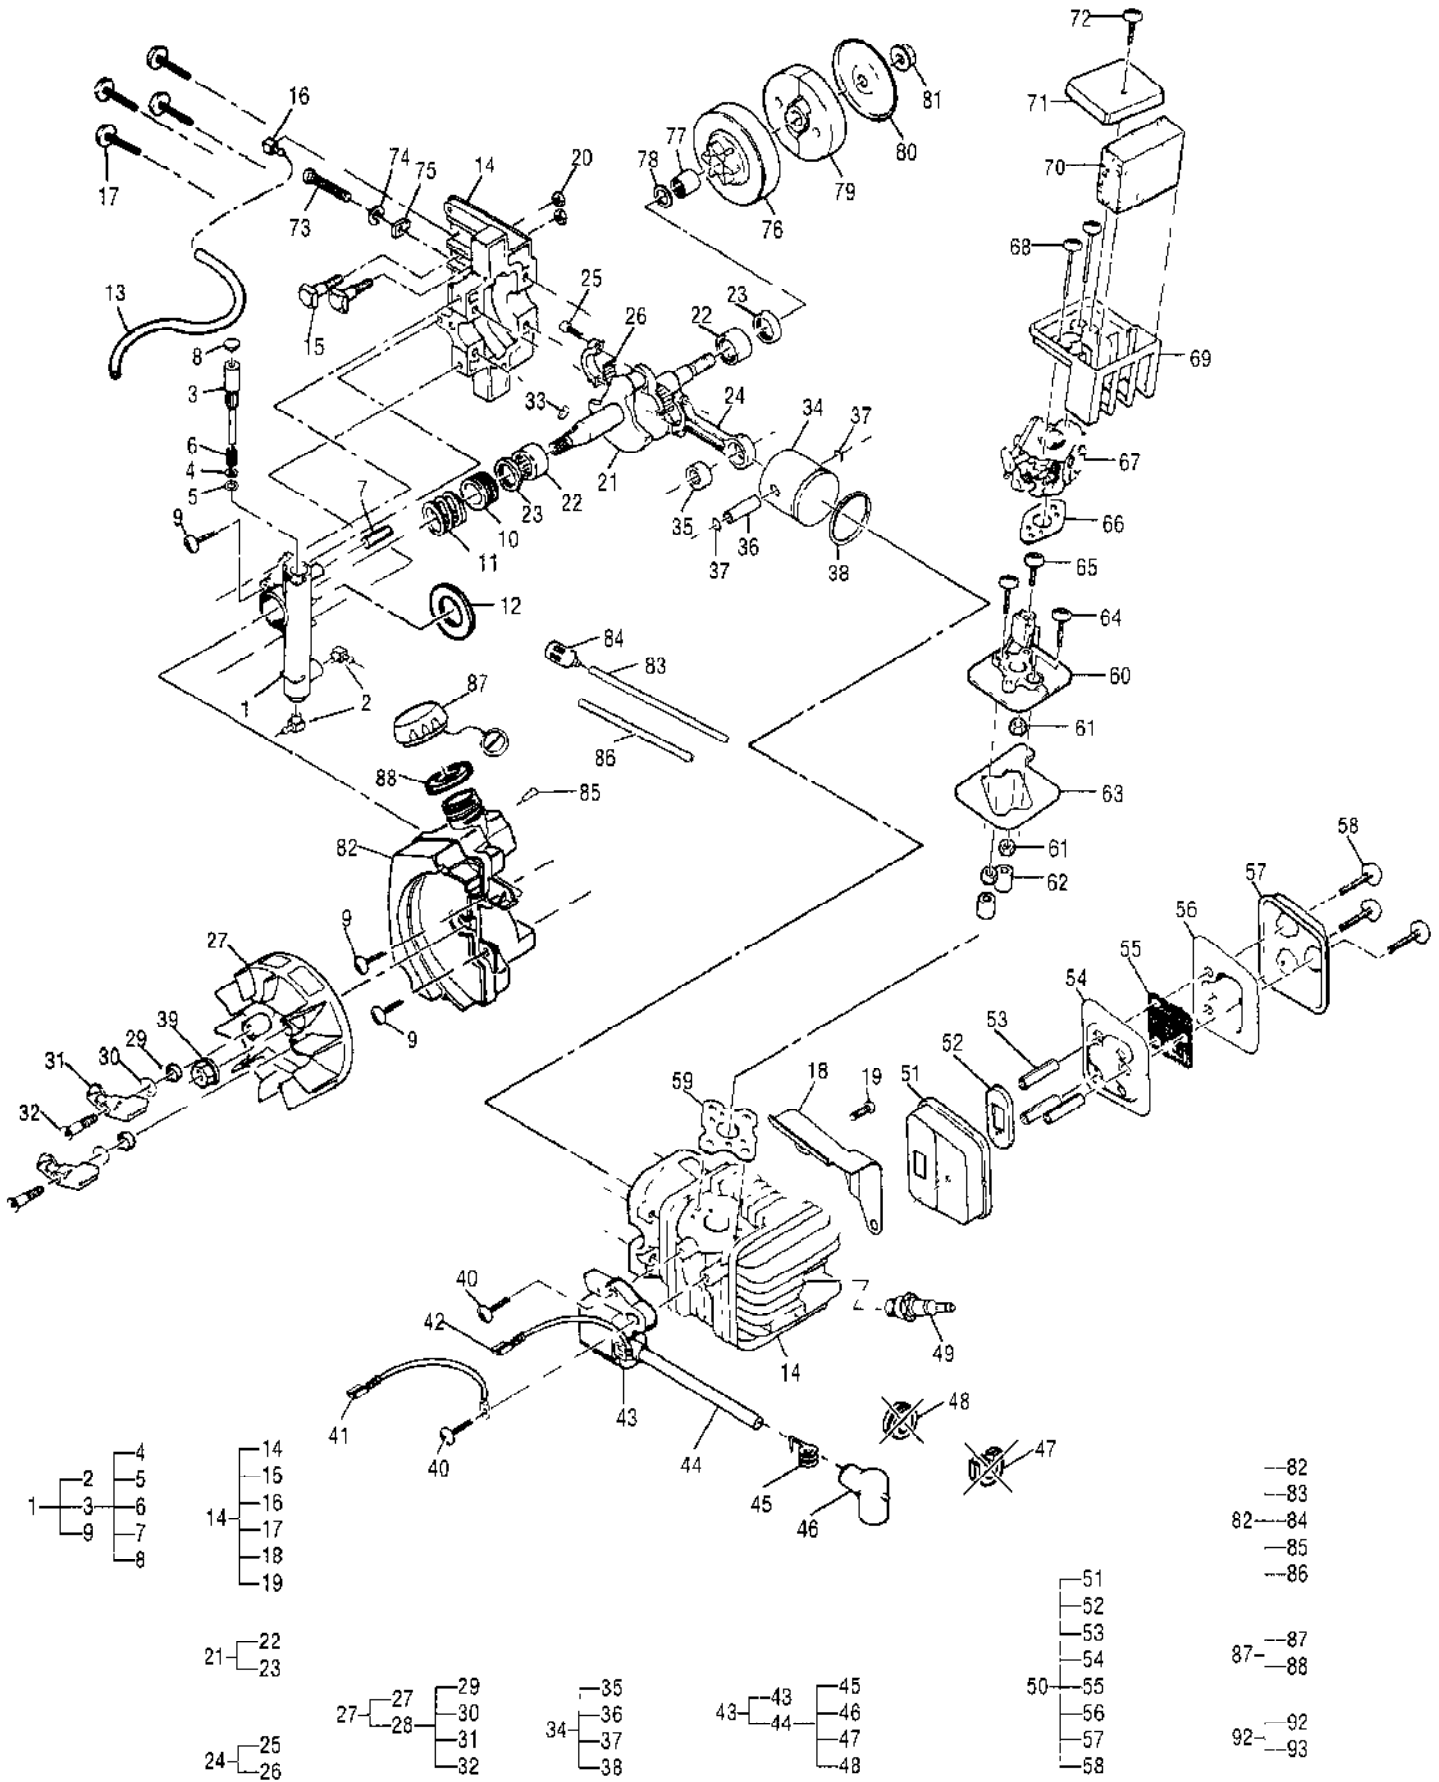

Ref #	Part Number	Qty	Description
1	301304	1	Oil Pump Asy Dealer stocked. Fast to medium moving part.
2	322182	2	Fitting Distributor stocked. Medium to slow moving part.
3	301084	1	Kit, Gear/Plunger Asy Dealer stocked. Fast to medium moving part.
4	110582	1	Washer Dealer stocked. Fast to medium moving part.
5		1	O-Ring Not available individually
6		1	Spring Not available individually
7		1	Pin, Dowel Not available individually
8	322187	1	Plug, Oil Pump Distributor stocked. Medium to slow moving part.
9	111226	2	Screw, 10-24 x .62 Tr Hd Torx Dealer stocked. Fast to medium moving part.
10	224814	1	Worm Gear Dealer stocked. Fast to medium moving part.
11	224840	1	Spring, Compression Dealer stocked. Fast to medium moving part.
12	300295	1	Seal, Foam, Oil Pump Dealer stocked. Fast to medium moving part.
13	300288	1	Connecting Hose Dealer stocked. Fast to medium moving part.
14	301055	1	Cyl/C'case/Bar Bolt Asy, 38cc Dealer stocked. Fast to medium moving part.
15	8385601	2	Bolt, Bar Dealer stocked. Fast to medium moving part.
16	300257	1	Fitting Distributor stocked. Medium to slow moving part.
17	111083	4	Screw, 12-24 x 1.0 Hx Wshr Hd Dealer stocked. Fast to medium moving part.
18	323923	1	Baffle, Air Factory stocked. Slow moving part.
19	111054	1	Screw, 10-24x.625 Dealer stocked. Fast to medium moving part.
20	110676	2	Nut, Hx 1/4-28 Flange Dealer stocked. Fast to medium moving part.
21	302140	1	Crankshaft/Bearing Asy Distributor stocked. Medium to slow moving part.
22	213282	2	Bearing, C'shaft Dealer stocked. Fast to medium moving part.
23	83859	2	Seal, C'shaft Oil Dealer stocked. Fast to medium moving part.
24	9413501	1	Connecting Rod/Bearing Asy Dealer stocked. Fast to medium moving part.
25	94654	2	Screw, Conn Rod Distributor stocked. Medium to slow moving part.