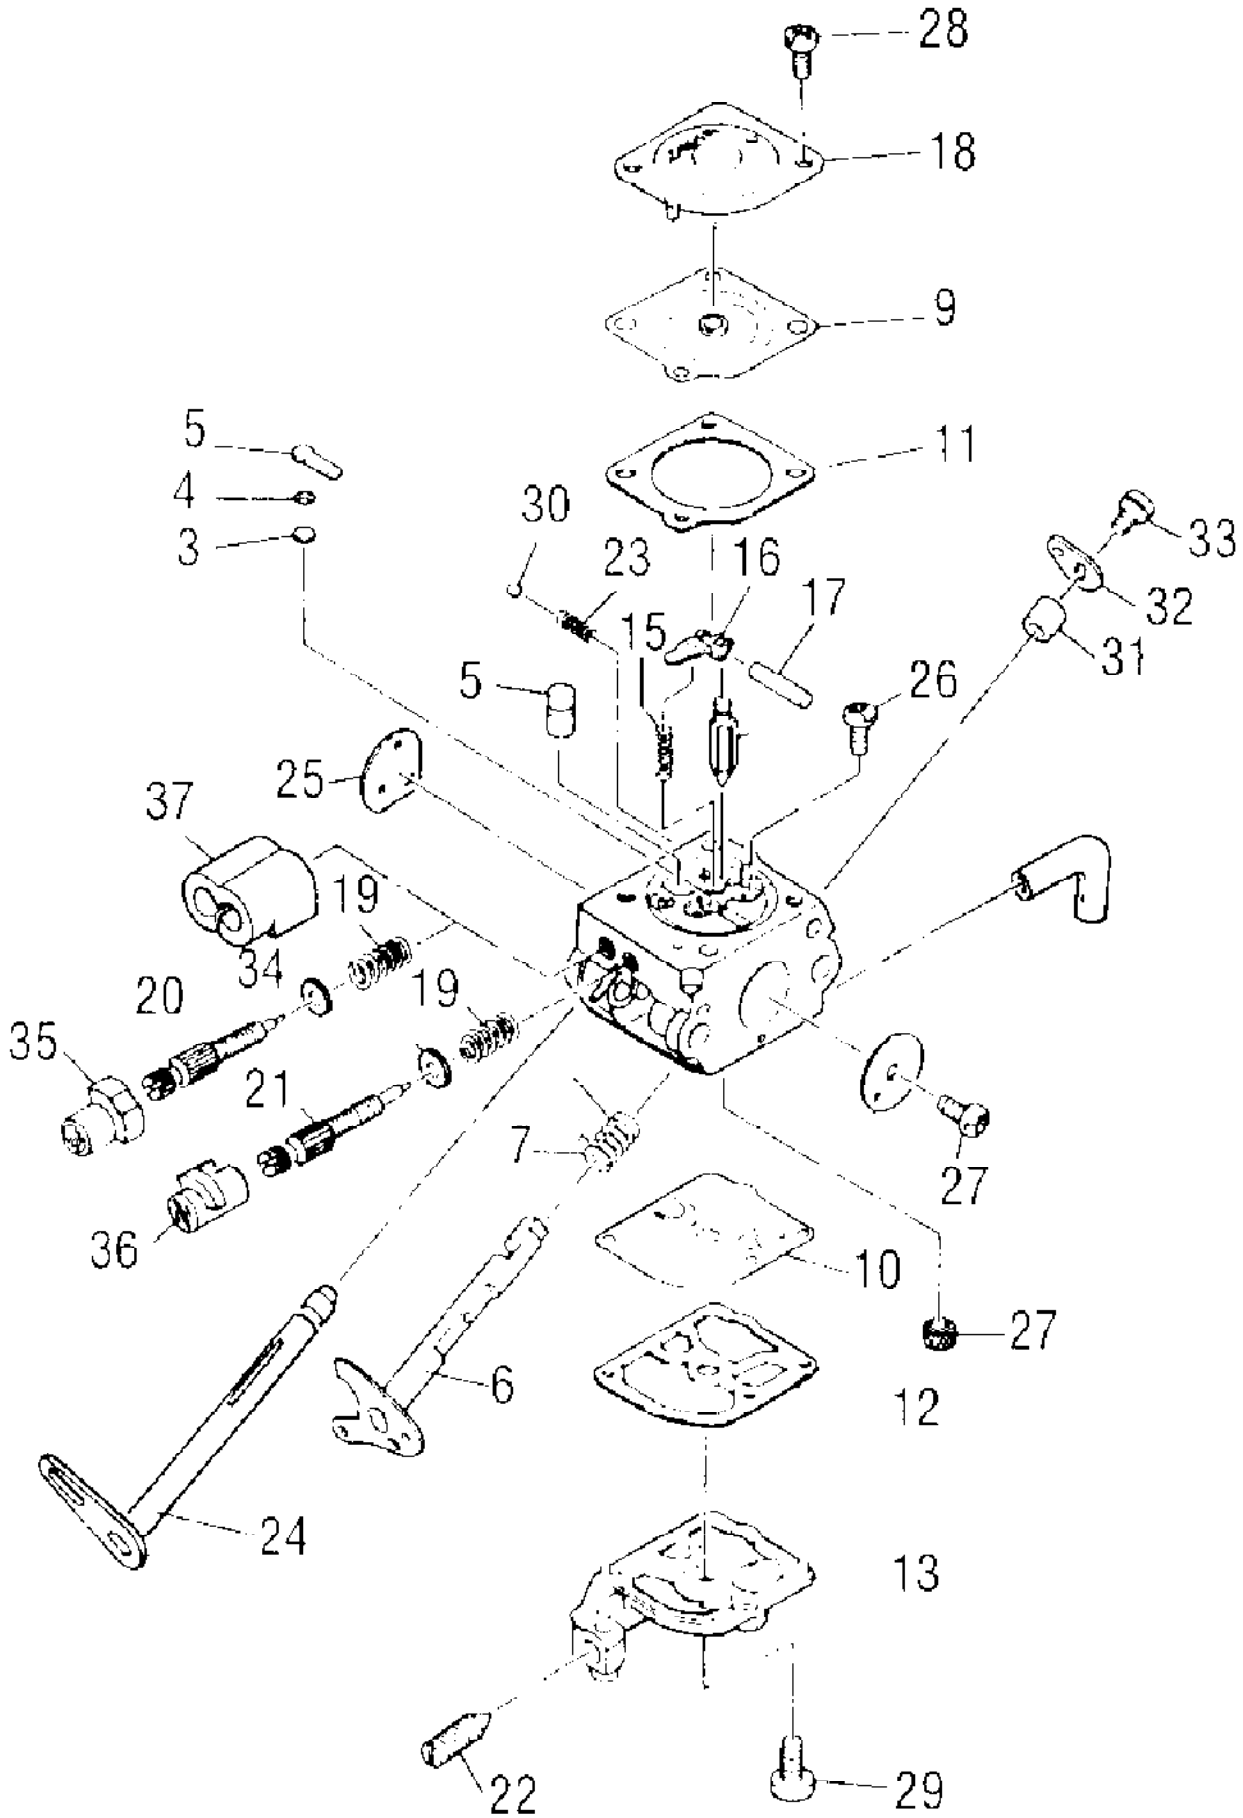

Ref #	Part Number	Qty	Description
	323653-03		Carburetor, Zama CU1M28C
	324947-01		Carburetor, Zama C1QM36
1		1	Strainer (Not Included Individually)
2		1	Plug, Welch (Not Included Individually)
3		1	Valve, Check (Not Included Individually)
4		1	Retainer, Check Valve (Not Included Individually)
5		1	Nozzle Assembly, Check Valve (Not Included Individually)
6		1	Shaft Assembly, Throttle (Not Included Individually)
7		1	Spring, Throttle Return (Not Included Individually)
8		1	Valve, Throttle (Not Included Individually)
9		1	Diaphragm Assembly, Metering (Not Included Individually)
10		1	Diaphragm, Pump (Not Included Individually)
11		1	Gasket, Metering Chamber (Not Included Individually)
12		1	Gasket, Pump (Not Included Individually)
13		1	Cover, Pump (Not Included Individually)
14		1	Valve, Inlet Needle (Not Included Individually)
15		1	Spring, Metering Lever (Not Included Individually)
16		1	Lever, Metering (Not Included Individually)
17		1	Pin (Not Included Individually)
18		1	Cover, Metering Chamber (Not Included Individually)
19		1	Spring, Adjust Screw (Not Included Individually)
20		1	Screw, Main Mixture (Not Included Individually)
21		1	Screw, Idle Mixture (Not Included Individually)
22		1	Screw, Throttle Adjust (Not Included Individually)
23		1	Spring, Friction (Not Included Individually)
24		1	Shaft Assembly, Choke (Not Included Individually)
25		1	Valve, Choke (Not Included Individually)
26		1	Screw, Pin (Not Included Individually)
27		1	Screw, Throttle/Choke Valve (Not Included Individually)
28		2	Screw, Metering Chamber (Not Included Individually)
29		1	Screw, Pump Cover (Not Included Individually)
30		1	Ball, Steel (Not Included Individually)
31		1	Collar (Not Included Individually)
32		1	Lever, Throttle (Not Included Individually)
33		1	Screw, Throttle Lever (Not Included Individually)
34		2	Washer, Limiter (Not Included Individually)
35	111216	2	Cap, Limiter, Hi
36	111217	1	Cap, Limiter, Lo
37		1	Retainer Limiter (Not Included Individually)
	301041		Carburetor Kit Repair RB-39
	301042		Gasket/Diaphragm GND-35