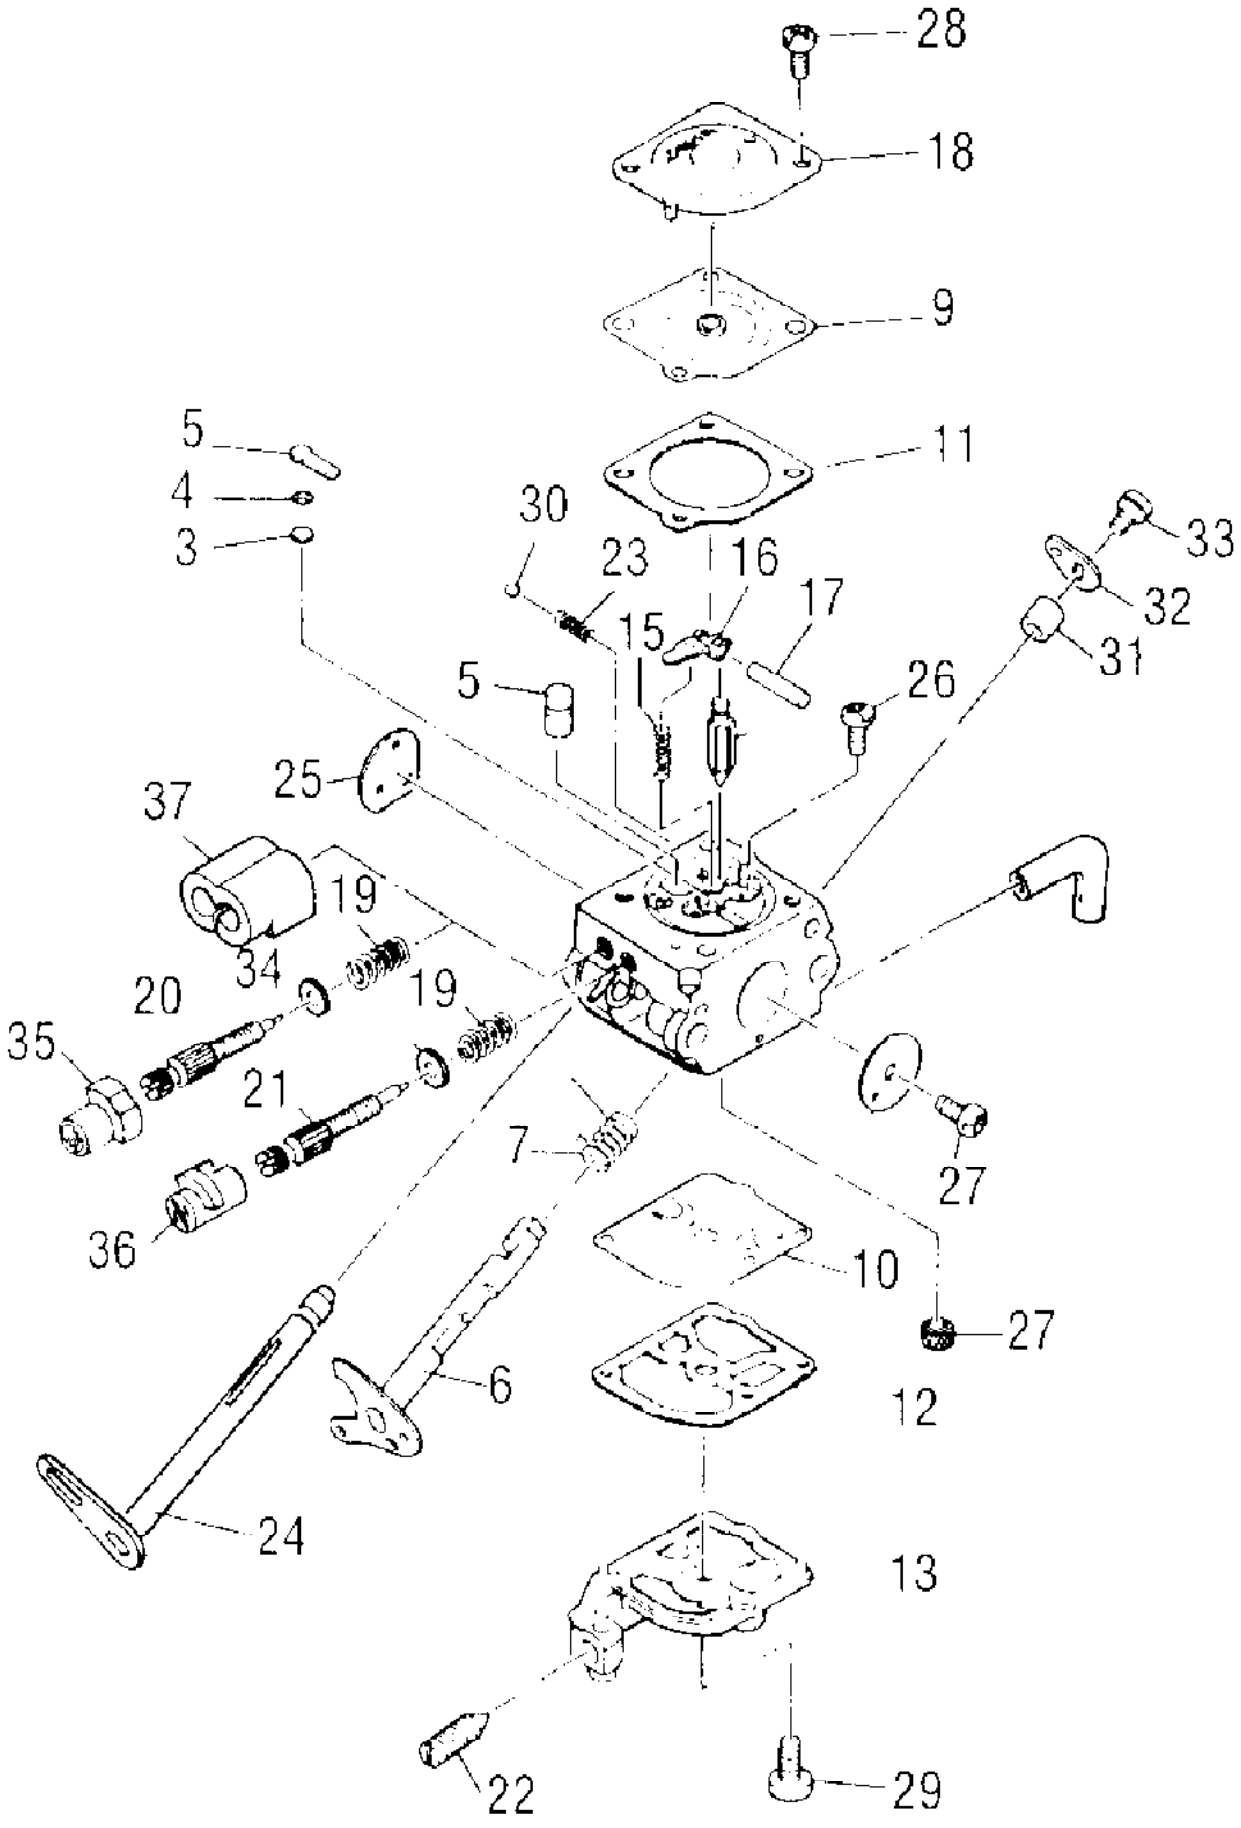

Ref #	Part Number	Qty	Description
	323653-03		Carburetor, Zama CU1M28C
	324947-01		Carburetor, Zama C1QM36
1		1	Strainer (Not Included Individually)
2		1	Plug, Welch (Not Included Individually)
3		1	Valve, Check (Not Included Individually)
4		1	Retainer, Check Valve (Not Included Individually)
5		1	Nozzle Assembly, Check Valve (Not Included Individually)
6		1	Shaft Assembly, Throttle (Not Included Individually)
7		1	Spring, Throttle Return (Not Included Individually)
8		1	Valve, Throttle (Not Included Individually)
9		1	Diaphragm Assembly, Metering (Not Included Individually)
10		1	Diaphragm, Pump (Not Included Individually)
11		1	Gasket, Metering Chamber (Not Included Individually)
12		1	Gasket, Pump (Not Included Individually)
13		1	Cover, Pump (Not Included Individually)
14		1	Valve, Inlet Needle (Not Included Individually)
15		1	Spring, Metering Lever (Not Included Individually)
16		1	Lever, Metering (Not Included Individually)
17		1	Pin (Not Included Individually)
18		1	Cover, Metering Chamber (Not Included Individually)
19		1	Spring, Adjust Screw (Not Included Individually)
20		1	Screw, Main Mixture (Not Included Individually)
21		1	Screw, Idle Mixture (Not Included Individually)
22		1	Screw, Throttle Adjust (Not Included Individually)
23		1	Spring, Friction (Not Included Individually)
24		1	Shaft Assembly, Choke (Not Included Individually)
25		1	Valve, Choke (Not Included Individually)
26		1	Screw, Pin (Not Included Individually)
27		1	Screw, Throttle/Choke Valve (Not Included Individually)
28		2	Screw, Metering Chamber (Not Included Individually)
29		1	Screw, Pump Cover (Not Included Individually)
30		1	Ball, Steel (Not Included Individually)
31		1	Collar (Not Included Individually)
32		1	Lever, Throttle (Not Included Individually)
33		1	Screw, Throttle Lever (Not Included Individually)
34		2	Washer, Limiter (Not Included Individually)
35	111216	2	Cap, Limiter, Hi
36	111217	1	Cap, Limiter, Lo
37		1	Retainer Limiter (Not Included Individually)
	301041		Carburetor Kit Repair RB-39
	301042		Gasket/Diaphragm GND-35