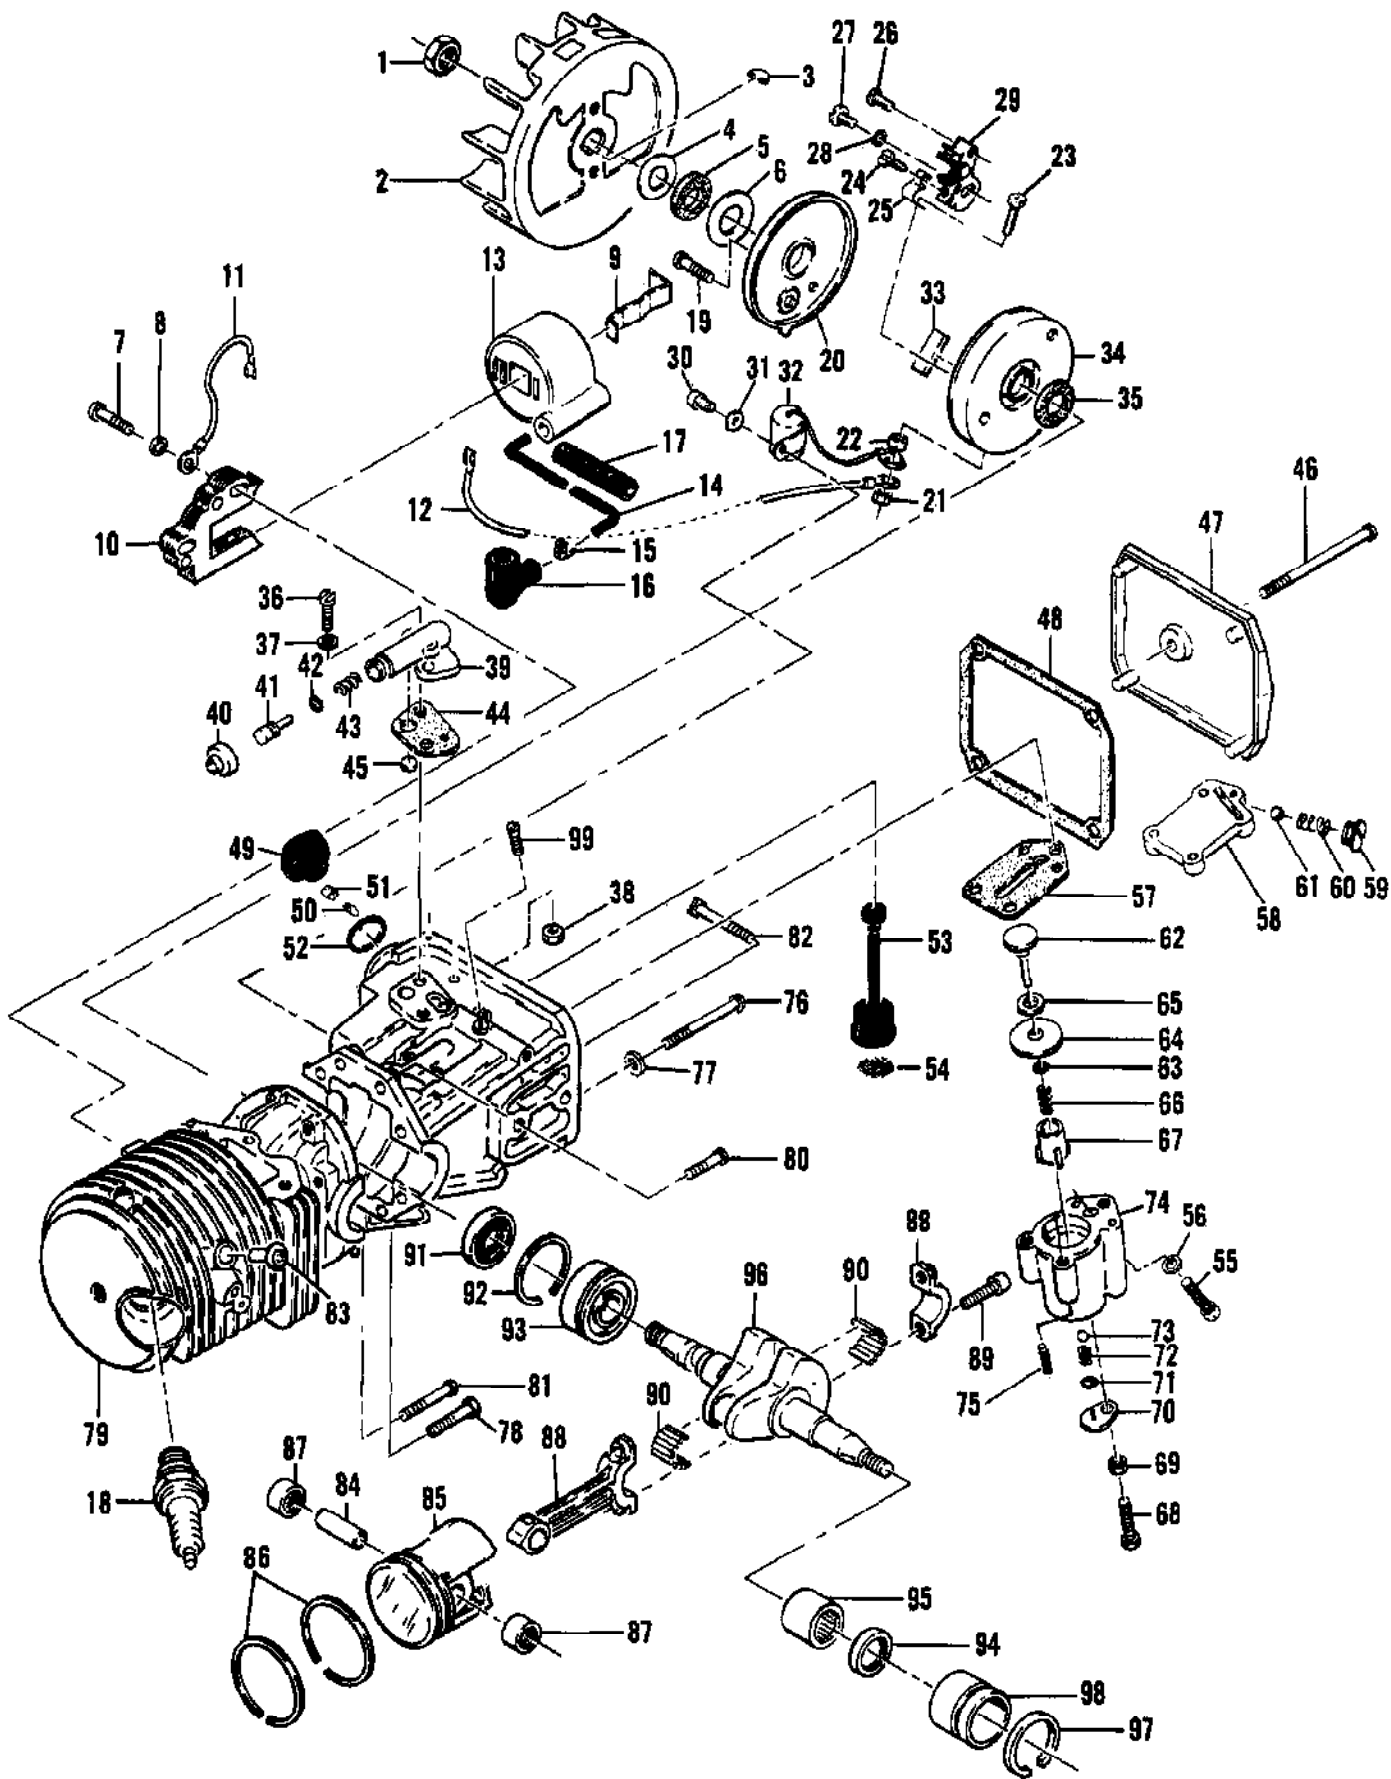

Ref #	Part Number	Qty	Description
1	101391	1	Nut - Hex 3/8-24
	110594	1	Nut - Hex 3/8-24
2	84681	1	Flywheel Assy
3	103879	1	Key - Woodruff
4	67057	1	Washer - Thrust
5	67056	1	Seal
6	67054	1	Washer - Thrust
7	110127	2	Screw - Hex hd 10-24 x 7/8 (SEMS)
8	100003	2	Washer - #10
9	51253	1	Retainer - Coil
10	85138	1	Lamination Assy
11	62819	1	Wire Assy - Ground
12	69344	1	Wire Assy - Primary
13	84972	1	Kit - Coil
14	69966	1	Wire Assy - Spark plug
15	62932	1	Connector
16	62926	1	Boot
17	67127	1	Sleeve
18	63432	1	Spark Plug
19	110349	1	Screw - Rd hd 8-32 x 3/4
20	62362	1	Cover - Breaker box
21	100298	1	Nut - Hex 6-32
22	62365	1	Spacer - Breaker screw
23	110346	1	Screw - Hex hd 6-32 x 3/4
24	110489	1	Screw - Pan hd 6-32 x 7/16 s/t
25	83126	1	Strap - Conduction
26	100934	1	Screw - Rd hd 8-32 x 3/8
27	110445	1	Screw - Truss 8-32 x 3/8
28	105976	1	Washer - #8
29	62363	1	Breaker Assy
	66231	1	Breaker Assy
30	103672	1	Screw - Fil hd 8-32 x 1/2 (SEMS)
31	100080	1	Washer - #8
32	85358	1	Condenser
	67960	1	Condenser
33	54184	1	Wiper
34	62361	1	Box - Breaker
	84329	1	Box - Breaker
35	67051	1	Seal
36	110623	2	Screw - Fil hd 8-32 x 1/2
37	105976	2	Washer - #8
38	100955	1	Nut - Hex 8-32
39	84156	1	Housing - Pump
40	62262	1	Cap - Housing
41	62266	1	Plunger - Pump
42	101056	1	"O" Ring
43	66687	1	Spring
44	62230	1	Gasket
45	62909	1	Valve
46	110291	1	Screw - Pan hd 10-24 x 2-5/8
47	86304	1	Cover - Oil tank
48	86306	1	Gasket - Cover
49	57129A	1	Cap - Oil tank
	68809	1	Cap - Oil tank
50	110737	1	Clip - Plug