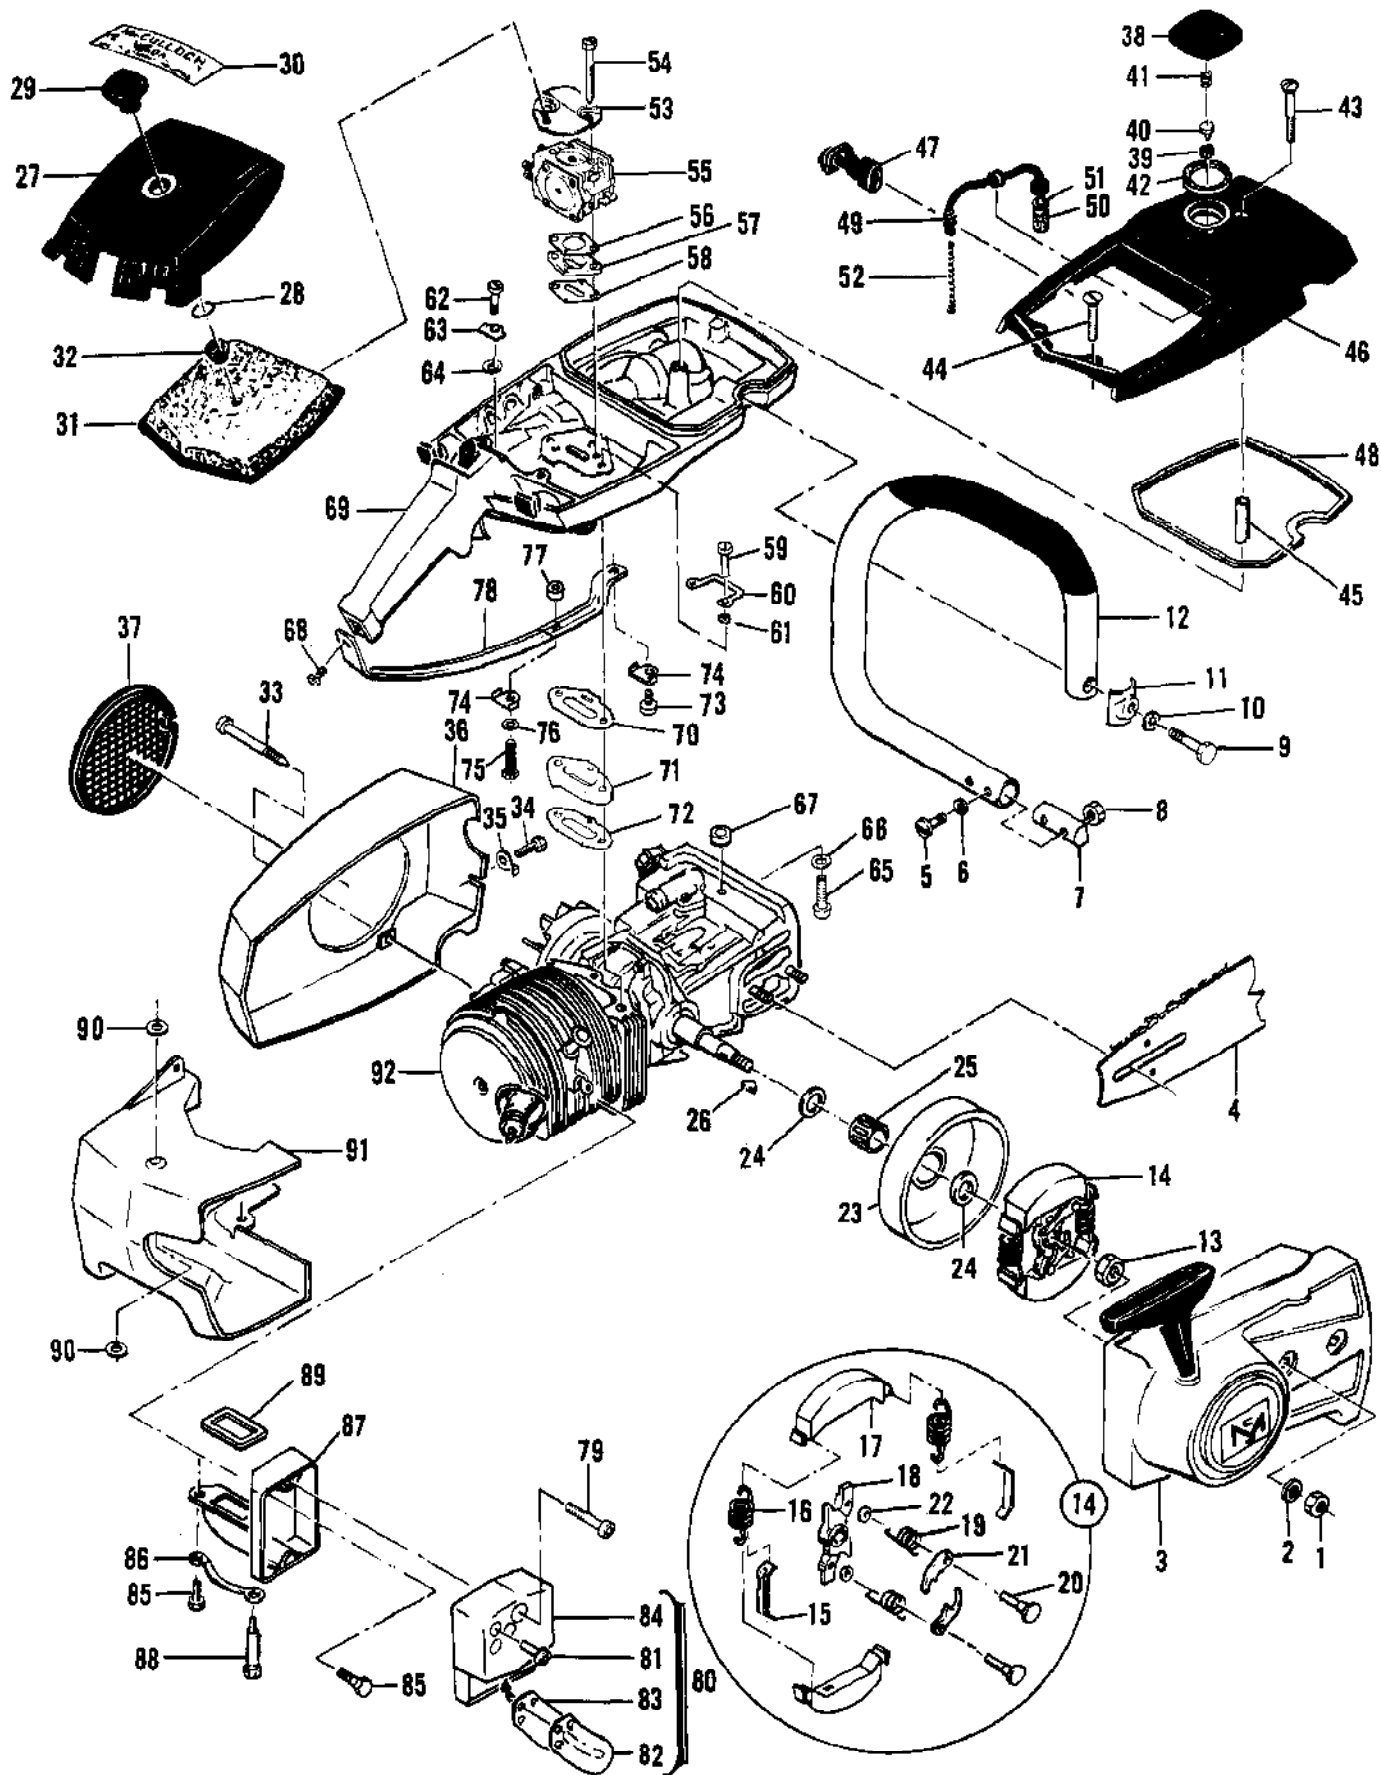

Ref #	Part Number	Qty	Description
	83850	1	Clutch Guard Assy
1	102144	1	Screw - Bar adjusting
2	102067	1	Nut - Hex 10-24
3	110387	1	Washer - Wavey
4	61705	1	Nut - Bar adjusting
5	110264	1	Washer - #10
6	67205	1	Retainer - Shield
7	63985	1	Shield - Dust
8	63986	1	Washer - Thrust
9	85124	1	Drum - Starter
10	110470	1	Rivet - Rope
11	62191A	1	Insert - Handle
12	62190A	1	Handle - Starter
13	69964	1	Rope - Starter
14	68626	1	Spring - Rewind
15	63987	1	Shield - Spring
16	61635A	1	Bushing - Nyliner
17	83569	1	Guard - Clutch

Ref #	Part Number	Qty	Description
1	110454	2	Nut - Hex 5/16-24
2	100440	2	Washer - 5/16
3			Clutch Guard Starter Assy
4			Bar & Chain See "Bar & Chain Assemblies" Illustration and parts list. Used on All Models and Serial Numbers.
5	102761	2	Screw - Hex hd 10-24 x 7/8
6	100352	2	Washer - #10
7	61678	1	Plug - Nut retainer
8	101326	2	Nut - Hex 10-24
9	102130	1	Screw - Hex 1/4-20 x 1-1/2
10	100153	1	Lockwasher - 1/4
11	63484	1	Clamp - Frame
12	85770	1	Frame & Grip Assy
13	103746	1	Nut - Hex 3/8-24
	110594	1	Nut - Hex 3/8-24
14	67148	1	Clutch Assy
	83656	1	Clutch Assy
15	64583	2	Retainer
16	66384	2	Spring - Clutch
17	67233	2	Shoe - Clutch
18	67149	1	Rotor Assy
	83671	1	Rotor Assy
19	68837	2	Spring
	83654	2	Spring
20	67112	2	Rivet
	83653	2	Rivet
21	64857	2	Pawl
	24093	2	Pawl
22	65473	2	Washer - Special
23	65370	1	Kit - Sprocket & Drum
24	61692	2	Shim
25	110330	1	Bearing
26	103879	1	Key - Woodruff
27	68530	1	Cover Assy - Air cleaner
28	110565	1	Ring - Retainer
29	68529	1	Knob - Cover
30	68708	1	Nameplate
	68699	1	Nameplate
	85525	1	Nameplate
31	69922	1	Filter Assy - Air
	83230	1	Filter Assy - Air
32	68528	1	Grommet
33	62978	3	Screw - Special
34	102762	1	Screw - Hex hd 10-24 x 1/2
35	69890	1	Lockplate
36	83521	1	Kit - Fan Housing
37	55615	1	Guard - Flywheel
38	86401	1	Cap Assy - Fuel
39	68533	1	Plug
40	86402	1	Valve
41	63040	1	Spring
42	69767	1	Gasket
43	110402	1	Screw - Oval hd 12-24 x 2-3/8
44	103579	2	Screw - Fil hd 10-24 x 1