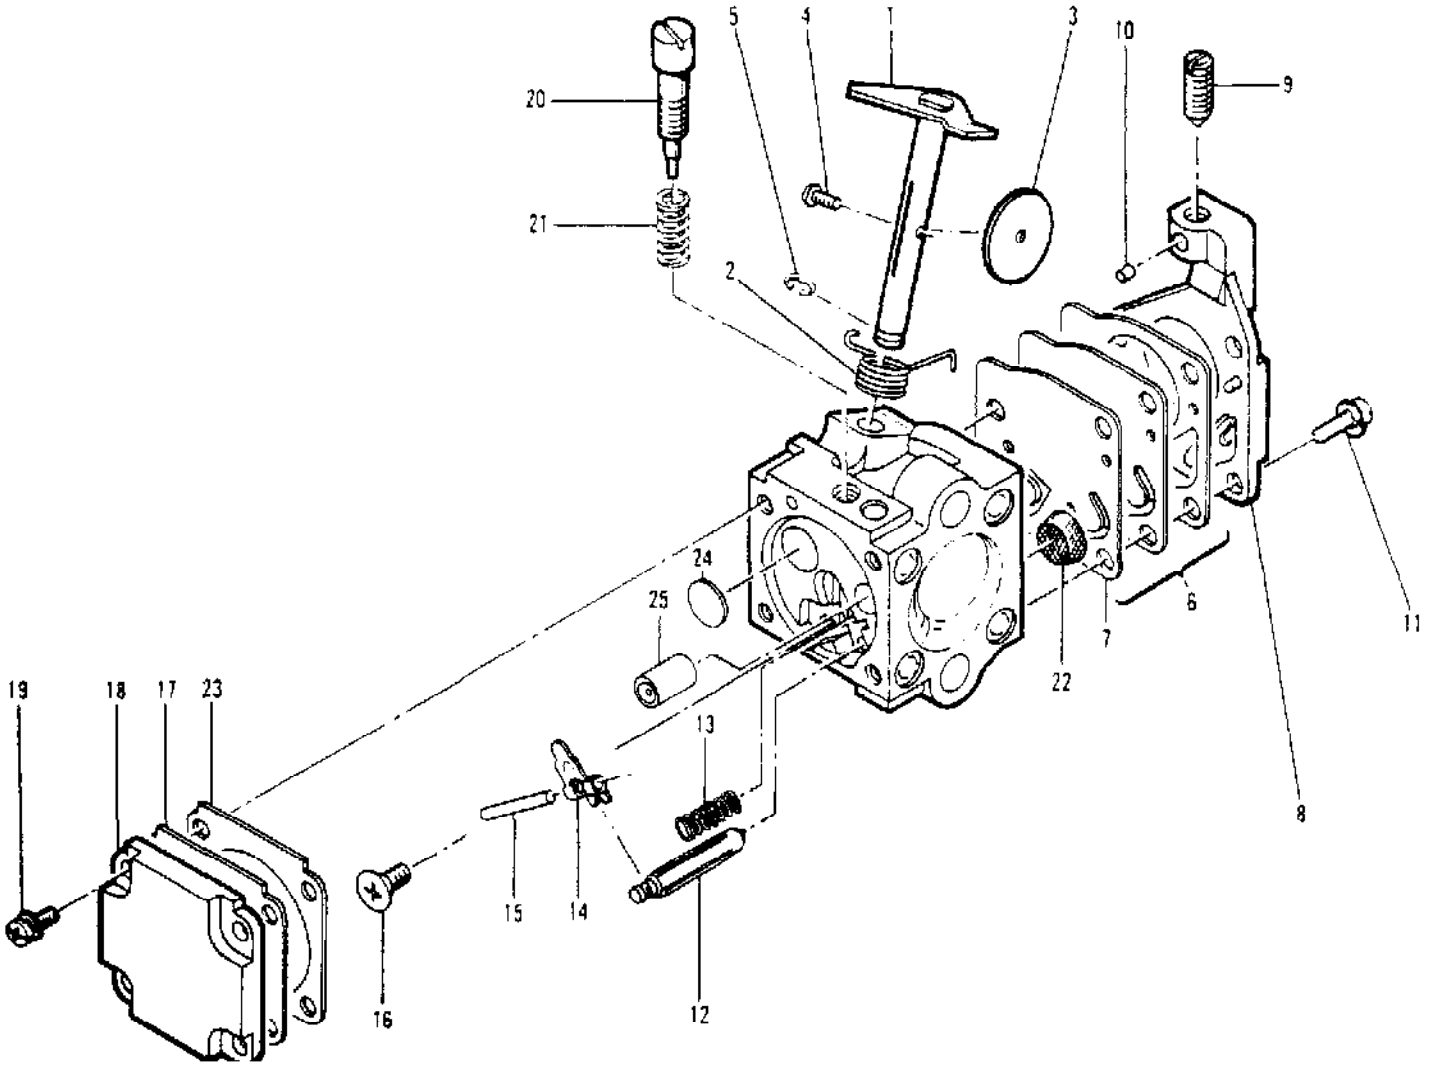

No  
Diagram  
Available  
  
Parts List  
Only

Ref #	Part Number	Qty	Description
	91735		Kit - Spike
	110928		Screw Hx hd 10-24 x 1/2
	95169		Kit - Spark Arrester
	91485		Wrench - Socket
	85687		Wrench - Screwdriver
	88755		Scrench
	93284		Case - Carrying, 14"
	92913		Bar Guard 14"
	93090		Guide - Timing
	90256		Kit - Tune-up
	93285		Case - Carrying, 16"
	92896		Bar Guard 16"
	214215		Guide - File
	93900		Kit - Pressure Test
	90533		Tool - Pressure Test
	501334		Tester - Ignition
	214194		Lubri - Gun
	85702		Lubricant - Custom, 6 oz. can
	85703		Lubricant - Custom, 6 oz. cans 1-6 pack
	67537		Loctite
	69794		Locquic
	110083		R.T.V. Sealant
	214211		Kit - Tool maintenance

No  
Diagram  
Available  
  
Parts List  
Only

Ref #	Part Number	Qty	Description
	91663		Bar - 14" Mini Pro
	92625N		Chain - SM250GL
	214345		Bar - 16" Mini Pro
	214239N		Chain - SM250GL
	214236		Bar - 16" Mini Pro
	214241		Chain - MP370G

Ref #	Part Number	Qty	Description
	214377	1	CHAIN BRAKE Asy
1	111047	1	Screw - Fil 18-32 x 5/8
2	94709	1	Band - Brake
2	92487	1	Band - Brake
3	94006	1	Latch
3	93092	1	Latch
4	93602	1	Pivot - Latch
5	94007	1	Spring - Compression
5	93140	1	Spring - Compression
6	92482	1	Pivot - Lever
7	214375	1	Lever Asy - Actuating
8	92867	1	Lever
9	213907	1	Pin - Roller
10	214368	1	Bearing - Roller
11	90658	1	Screw - Adjusting
12	110907	1	Ring - Retaining
13	84929	1	Nut - Bar adj.
14	94174	1	Housing - Brake
14	92862	1	Housing - Brake