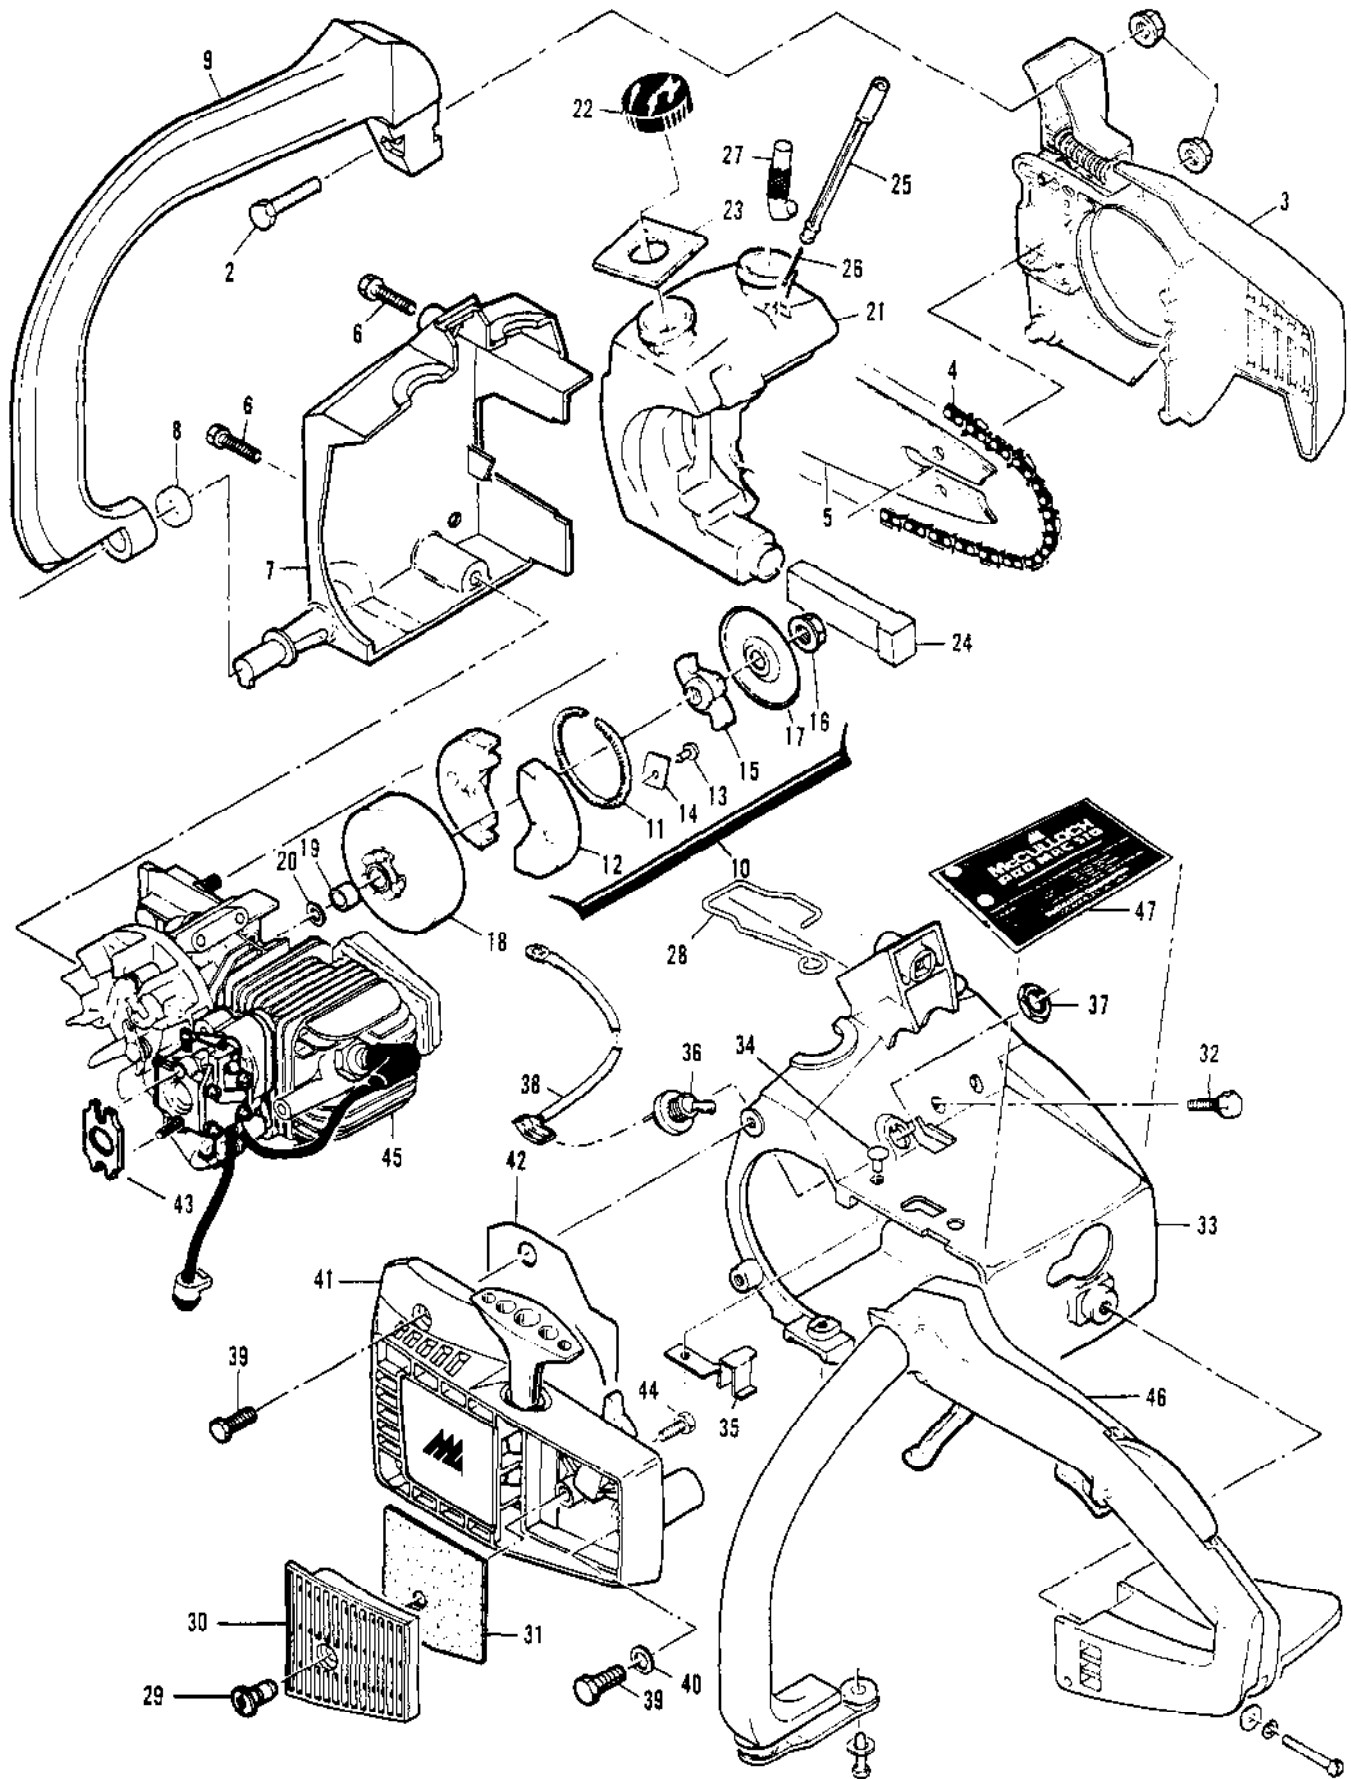

Ref #	Part Number	Qty	Description
1	110676	2	Nut-Hx 1/4-28
2	110972	1	Screw-Hx 1/4-28 x 3/4
3			CHAIN BRAKE ASY See "Chain Brake Assembly" illustration and parts list.
4		1	Chain Asy See Bar & Chain Combinations parts list.
5		1	Bar See Bar & Chain Combinations parts list.
6	110639	2	Screw-Hx hd 12-24 x 1
7	92863		Cover-Fuel & Oil tank
8	93194A	1	Washer-Rubber
9	92480	1	Lever-Handguard
10	213278	1	Clutch Kit
10	213277	1	Clutch Asy
11	93608	1	Spring Asy
12		2	Shoe-Clutch
13	110957	2	Rivet
14	85064	2	Plate
15	94247	1	Rotor
15	94247	1	Rotor Kit
16	94244	1	Nut-Clutch
17	94243	1	Plate-Dust
18	85504	1	Drum & Spkt Asy - .250P
19	67650	1	Bearing-Spkt
18	95197	1	Drum/Spkt/Brng Asy - .375P
19	91222	1	Kit-Needle brng
20	67303	1	Washer-Sprocket
21	91454A	1	Tank Kit-Fuel & Oil
22	91283	2	Cap-Fuel & Oil (unvented)
23	91148	1	Seal-Fuel vent
24	84956	1	Pickup-Fuel
25	83900A	1	Piston-Pulse Oiler
26	83946	1	Spring-Piston
27	85557	1	Body-Oiler
28	93295	1	Rod-Oiler
29	89070	1	Nut-Air cleaner cover
30	89069	1	Cover-Air cleaner
31	92410	1	Filter-Air
32	110953	3	Screw-Hx hd 12-24 x 5/8
33	89051B	1	Shroud
33	213822	1	Shroud/Latch Asy
34	111007	1	Rivet
35	93912	1	Spring-Throttle latch
36	92649	1	Kit-Ignition switch
37	104810	1	Nut-Hx 15/32-32
38	69344	1	Wire Asy-Ignition
39	110953	3	Screw-Hx hd 12-24 x 5/8
40	110882	1	Washer
41			Starter Asy See "Starter Assembly" illustration and parts list.
42	93236	1	Deflector-Air
43	94142	1	Gasket-Starter housing
44	102762	1	Screw-Hx hd 10-24 x 1/2
45			Powerhead Asy See "Powerhead Assembly" illustration and parts list.