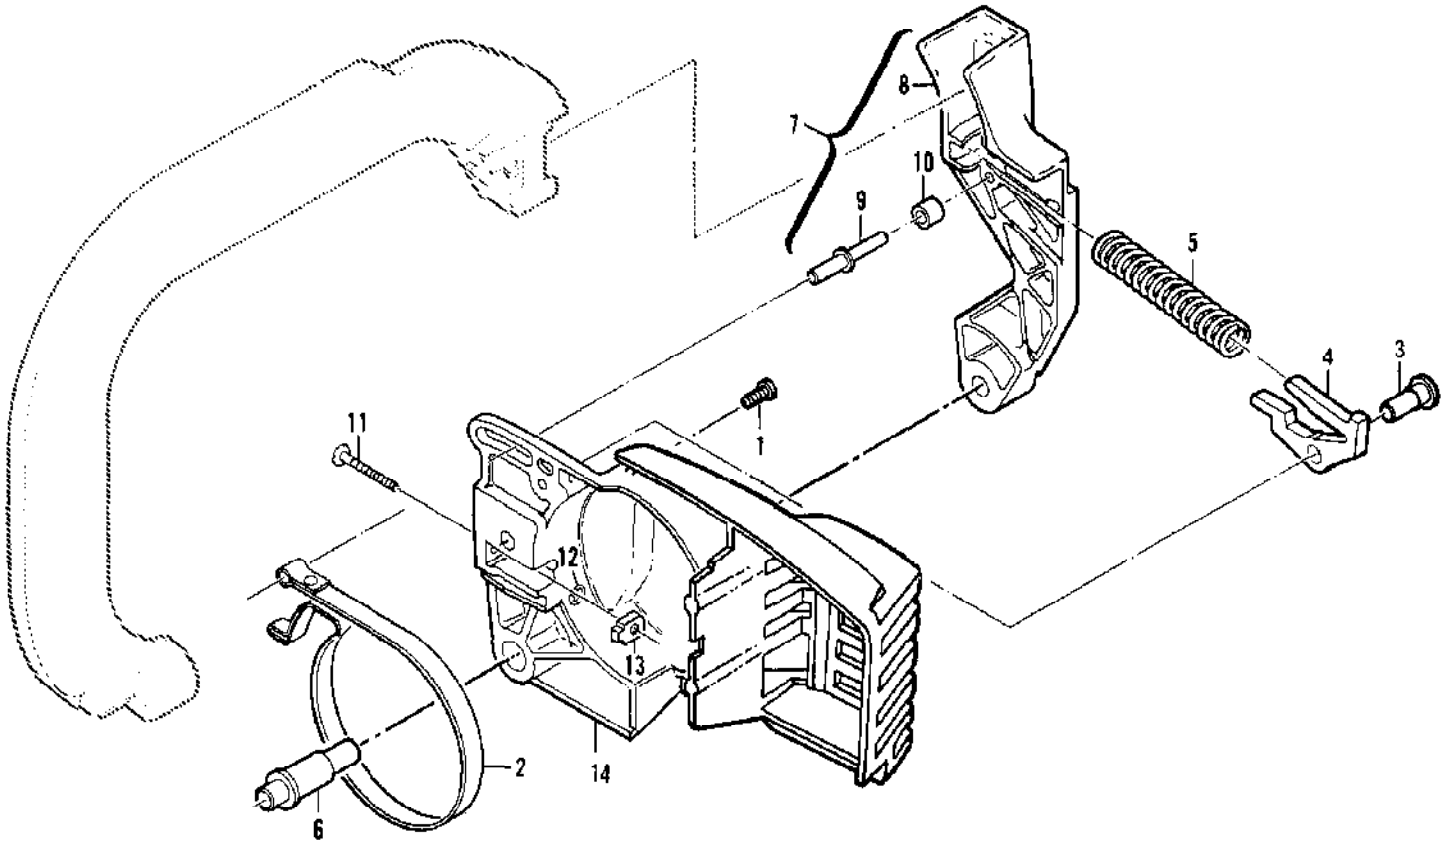

Ref #	Part Number	Qty	Description
	216551		CHAIN BRAKE Assembly
1	111047	1	Screw - Pan hd 8-32 x 5/8
2	94709	1	Band - Brake
3	93602	1	Pivot - Latch
4	215758	1	Kit - Latch
5		1	Spring - Compression Not available separately.
6	92482	1	Pivot - Lever
7	214375	1	Lever Assembly - Actuating
8	92867	1	Lever
9	213907	1	Pin - Roller
10	214368	1	Bearing - Roller
11	90658	1	Screw - Adjusting
12	110907	1	Ring - Retaining
13	84929	1	Nut - Bar Adjusting
14	216553	1	Housing - Brake