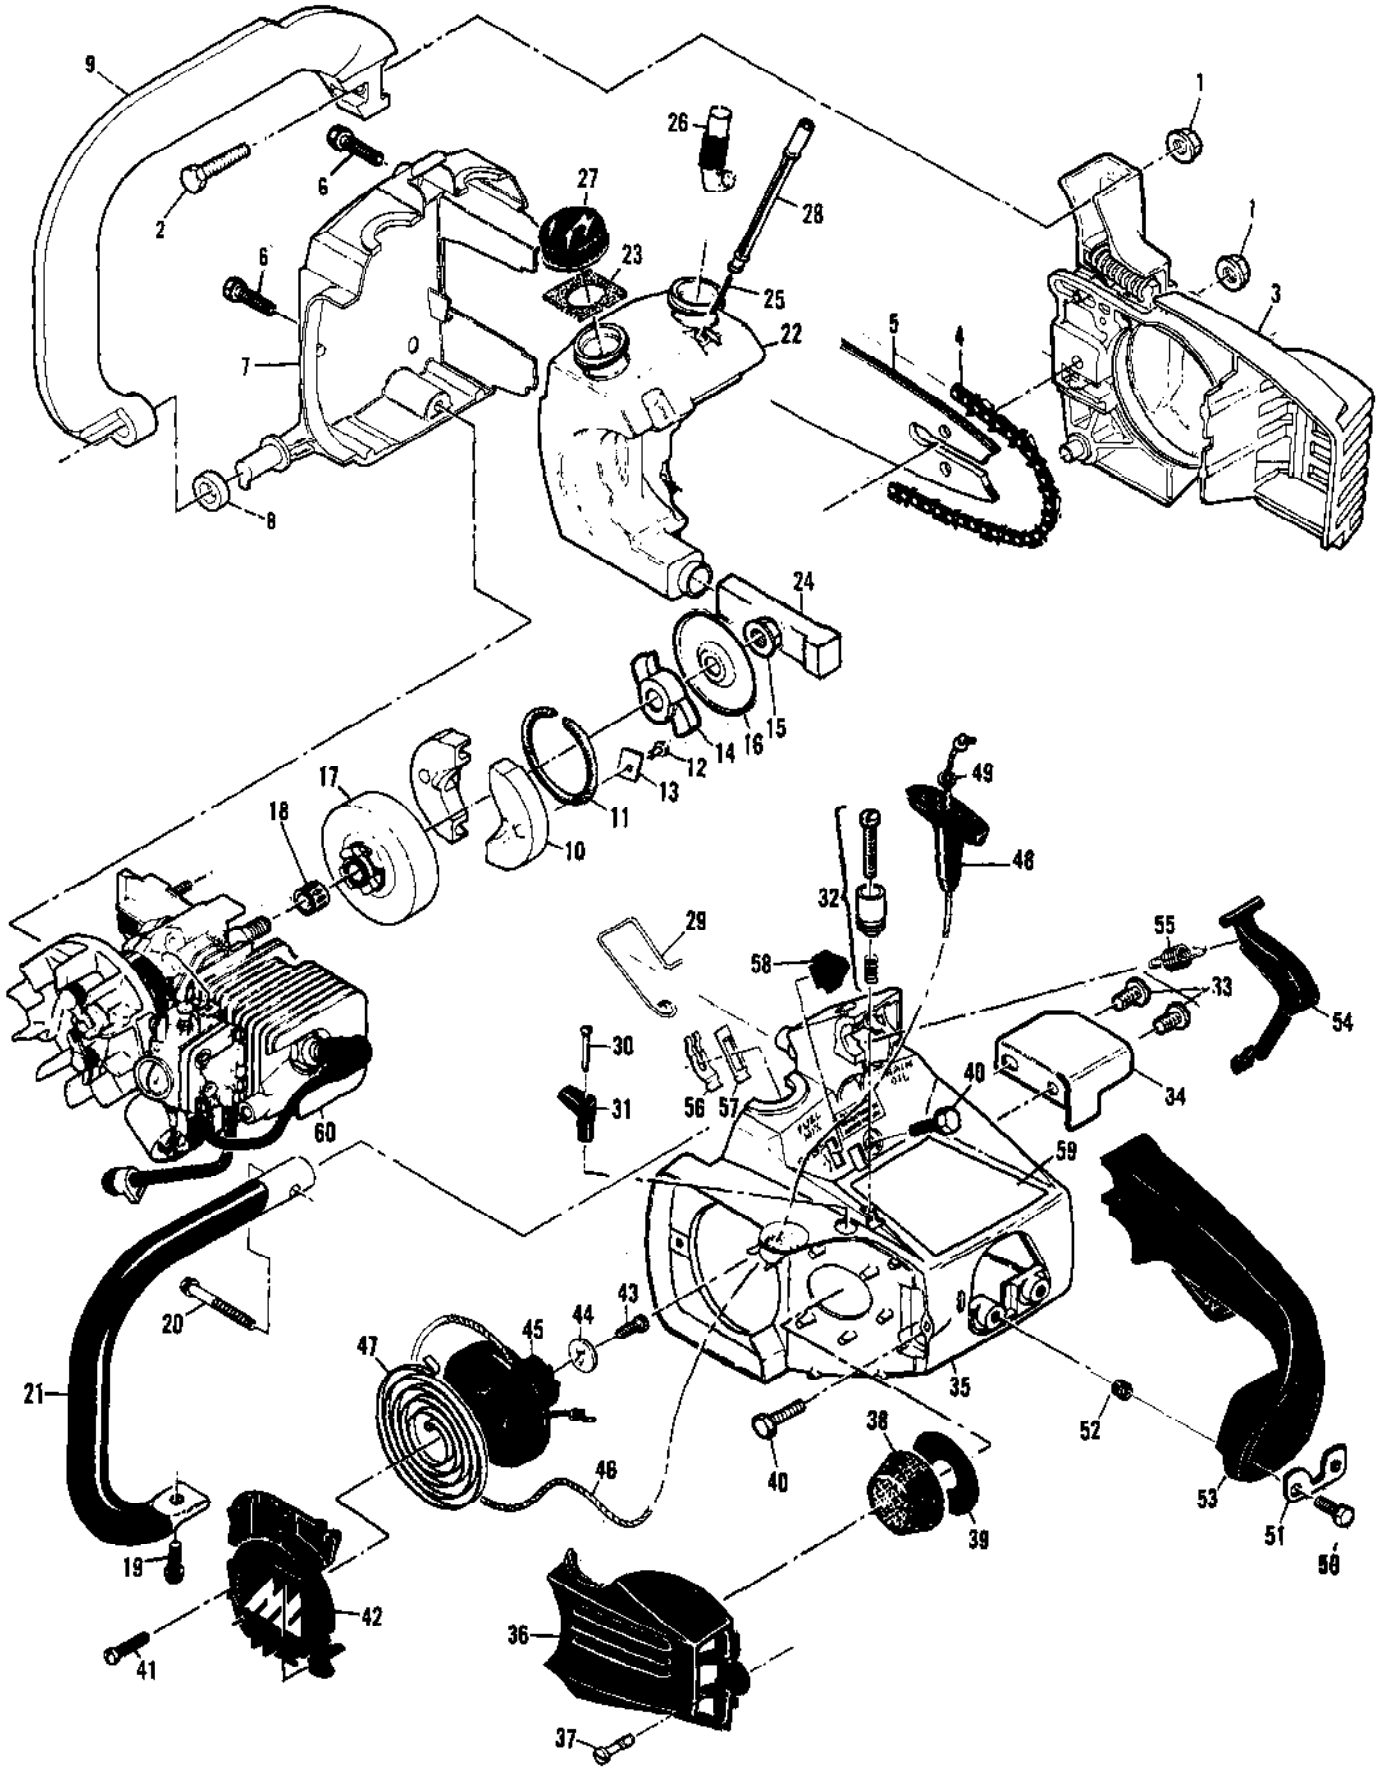

Ref #	Part Number	Qty	Description
1	110676	2	Nut-Hx 1/4-28
2	110972	1	Screw-Hx 1/4-28 x 3/4
3			CHAIN BRAKE Assy Not available separately. See "Chain Brake Assembly" illustration and parts list.
4			Chain Assy Not available separately.
5			Bar Not available separately. See "Bar & Chain Combinations" illustration and parts list.
6	110639	2	Screw-Hx hd 12-24 x 1 See "Bar & Chain Combinations" illustration and parts list.
7	214718	1	Cover-Fuel & Oil tank
8	93194A	1	Washer-Rubber
9	92479	1	Lever-Handguard
10	213278	1	Kit-Clutch
11	93608	1	Spring Assembly
12	110957	2	Rivet
13	85064	2	Plate
14	94247	1	Kit-Rotor
15	94244	1	Nut-Clutch
16	94243	1	Plate-Dust
17	214390	1	Drum/Spkt/Brng Assembly
18	91222	1	Kit-Needle bearing
19	110953	1	Screw-Hx hd 12-24 x 5/8
20	110686	1	Screw-Hx hd 13-16 x 2
21	214505	1	Frame & Grip Assembly
22	216715	1	Fuel & Oil Tank Assembly
23	91148	1	Seal-Fuel vent
24	84956	1	Pickup-Fuel
25	83946	1	Spring-Piston
26	85557	1	Body-Oiler
27	91283	2	Cap-Fuel/Oil (unvented)
28	213906	1	Piston-Manual Oiler
29	84611	1	Rod-Manual oiler
30	110672	1	Screw-Oval hd 4-40 x 1
31	83870	1	Knob-Choke
32			Throttle Latch Assy Not available separately. See "Carburetor Assemblies" illustrations and parts list.
33	110807	2	Screw-Pan hd 8-32 x 5/16
34	93290	1	Deflector-Sawdust
35	214987	1	Shroud
36	91853	1	Cover-Air cleaner
37	91796	1	Screw-Air cleaner
38	91460	1	Filter-Air
39	84918	1	Washer-Air seal
40	110953	3	Screw-Hx hd 12-24 x 5/8
41	110959	3	Screw-Hx hd 8-32 x 1/2
42	90425	1	Cover-Starter
43	110041	1	Screw-Pan hd 8-32 x 1/2
44	68497	1	Washer-Special
45	213261	1	Drum/Rope Assembly
46	83203	1	Rope-Starter
47	83078	1	Spring-Rewind
48	91255	1	Kit-Starter handle
49	105490	1	Washer-Starter handle