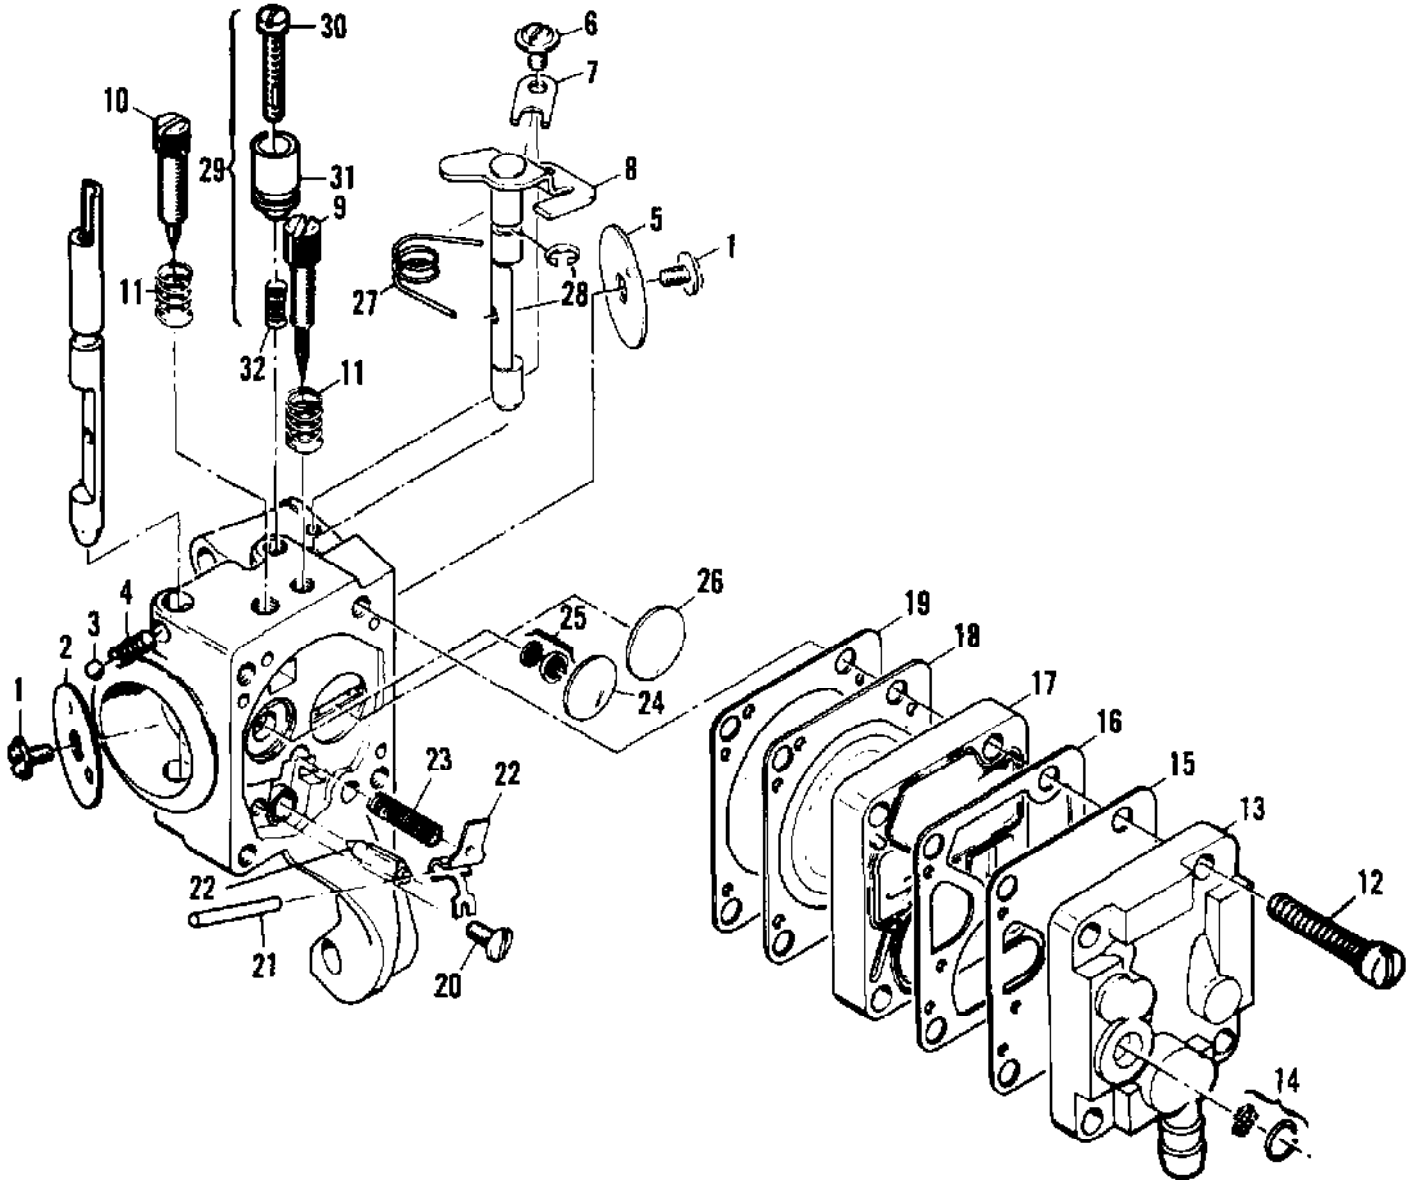

Ref #	Part Number	Qty	Description
	214082B	1	Carburetor Asy - Walbro MDC 16
1		2	Screw - Plate Not available separately.
2		1	Plate - Choke Not available separately.
3		1	Ball - Choke friction Not available separately.
4		1	Spring - Choke friction Not available separately.
5		1	Plate - Throttle Not available separately.
6		1	Screw - Clip Not available separately.
7		1	Clip - Throttle shaft Not available separately.
8		1	Shaft Asy - Throttle Not available separately.
9	86446	1	Needle - Idle
10	86447	1	Needle - High speed
11	67502	2	Spring - Needle
12		4	Screw Asy - Body Not available separately.
13		1	Cover Asy - Pump Not available separately.
14	85629	1	Kit - Vent screen
15	68563	1	Diaphragm - Fuel pump
16	85035	1	Gasket - Pump diaphragm
17		1	Body - Fuel pump Not available separately.
18	85036	1	Diaphragm - Metering
19	85034	1	Gasket - Diaphragm
20	67500	1	Screw - Lever pin
21	67508	1	Pin - Lever
22	85059	1	Kit - Needle & Lever
23	68567	1	Spring - Lever
24	68559	1	Plug - Welsh 7/16
25	83758	1	Kit - Check valve
26	68560	1	Plug - Welsh 1/2
27	89785	1	Spring - Throttle return
28		1	Ring - Retaining Not available separately.
29		1	Latch Asy - Throttle Not available separately.
30		1	Screw - Long lock Not available separately.
31		1	Latch - Throttle Not available separately.
32		1	Spring - Compression Not available separately.
	216722		Gasket/Diaphragm Kit
	216721		Repair Kit
	216734		Needle Kit

Ref #	Part Number	Qty	Description
50	110953	2	Screw-Hx hd 12-24 x 5/8
51	84520A	1	Plate-Washer
52	84519	2	Sleeve-Handle
53	94896	1	Handle/Trigger Latch Asy
54	93869	1	Trigger-Throttle
55	83940	1	Spring-Trigger
56	83935	1	Contact-Switch
57	83936	1	Protector-Switch
58	83934	1	Button-Switch
59	95202	1	Plate-Name (MAC 120)
59	95203	1	Plate-Name (MAC 110)
60			Powerhead Assembly Not available separately. See "Powerhead Assembly" illustration and parts list.