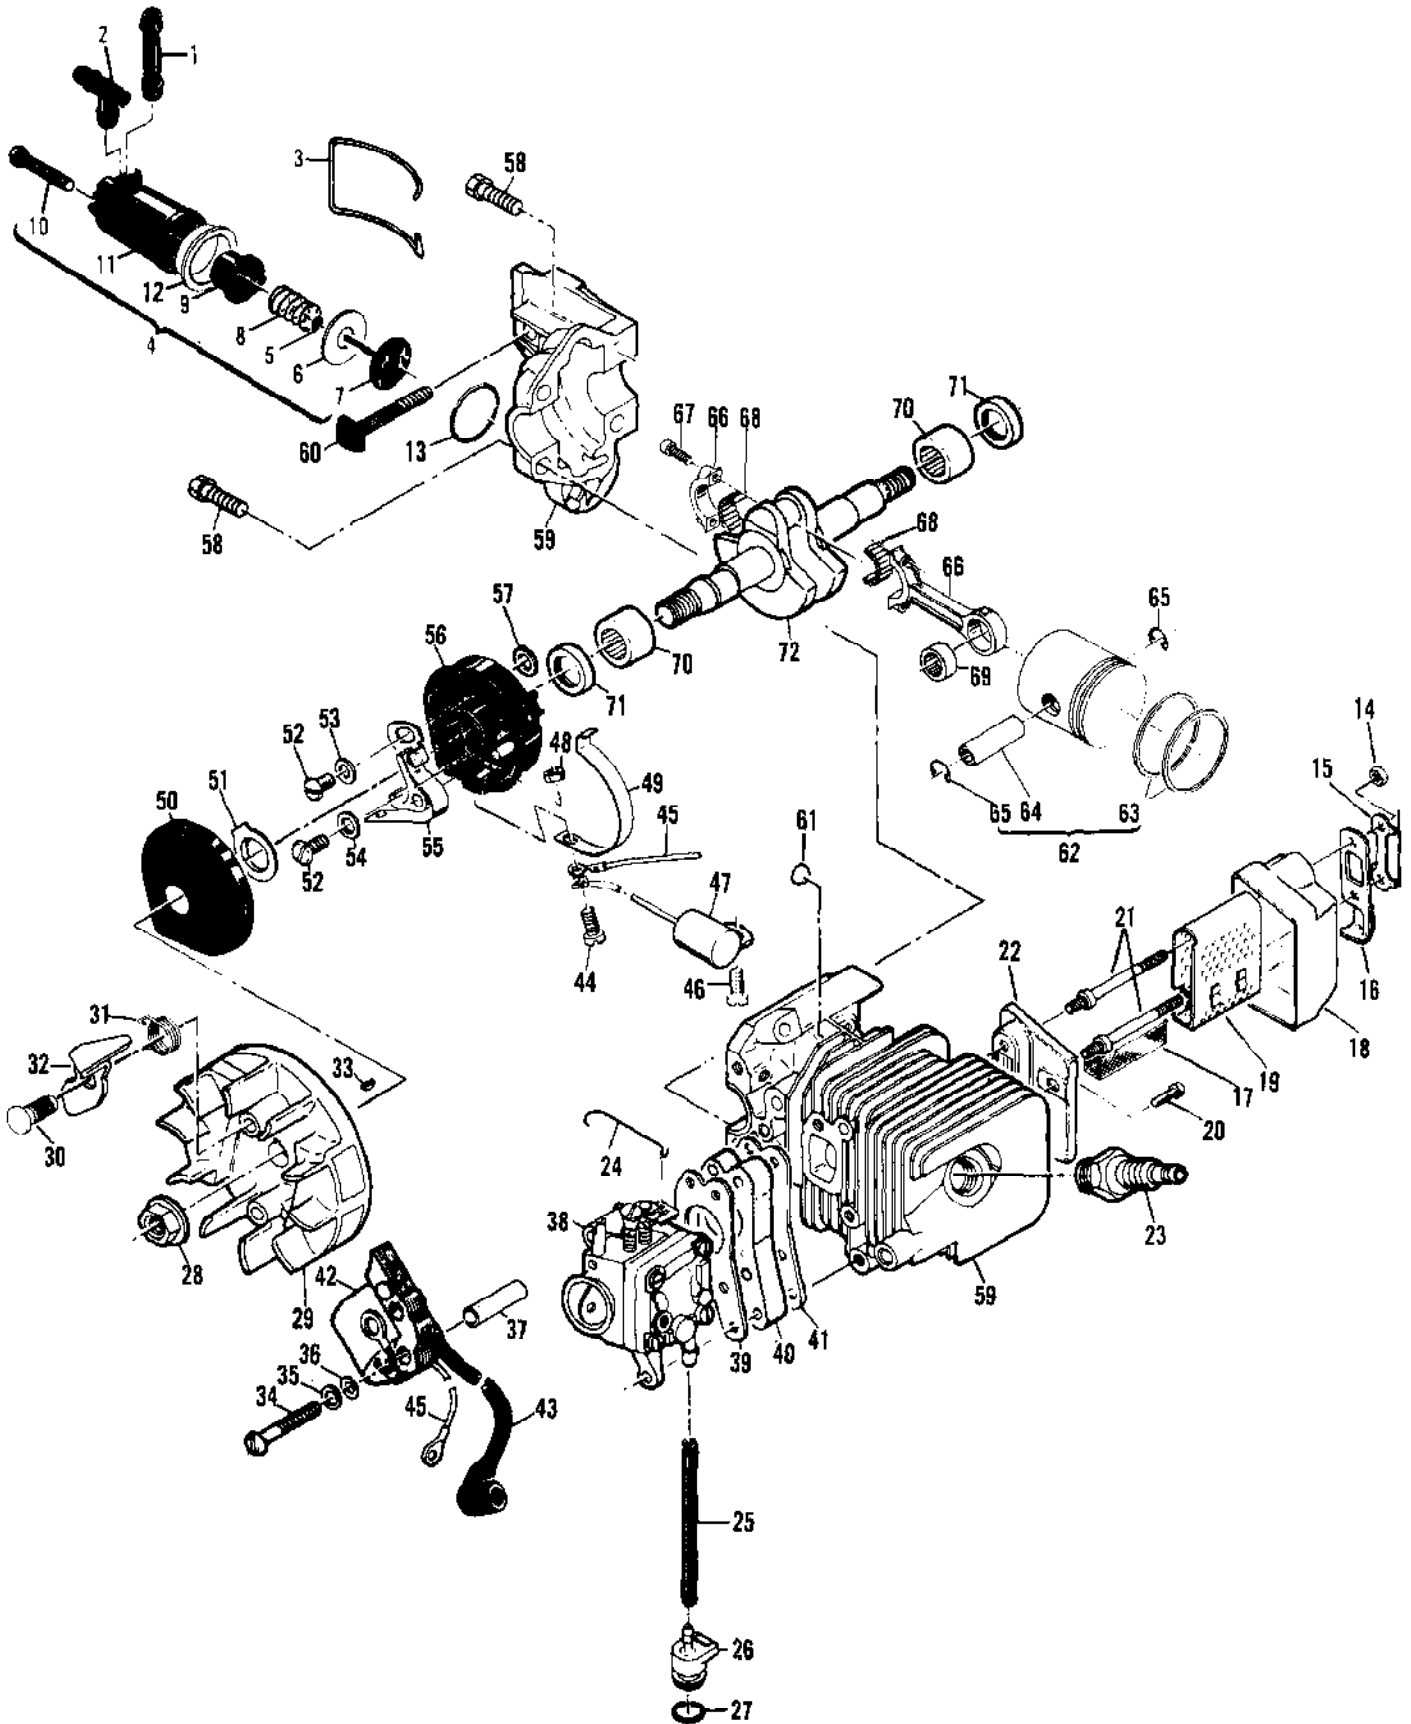

Ref #	Part Number	Qty	Description
	214082A	1	Carburetor Asy - Zama M1-M7
1		2	Screw - Plate Not available separately.
2		1	Valve - Choke Not available separately.
3		1	Valve - Throttle Not available separately.
4		1	Spring - Choke Not available separately.
5		1	Ball - Friction Not available separately.
6		1	"E" Ring Not available separately.
7		1	Shaft Assembly - Throttle Not available separately.
8		1	Spring - Throttle return Not available separately.
9	215275	1	Screw - Idle adjustment
10	215276	1	Screw - Main adjustment
11	91819	2	Spring - Screw
12		4	Screw - Cover Not available separately.
13		1	"C" Ring Not available separately.
14	215284	1	Strainer
15		1	Cover - Pump Not available separately.
16	91820	1	Screen
17		1	Kit - Pump diaphragm Not available separately.
18		1	Body - Pump Not available separately.
19	215282	1	Diaphragm - Main
20	215280	1	Gasket - Main
21	215277	1	Disk
22	91814	1	Screw
23	91813	1	Pin - Arm
24	215278	1	Arm - Needle valve
25	91811	1	Spring - Arm
26	91810	1	Valve - Needle
27	93951	1	Plug - Welsh
28	215287	1	Valve Asy - Main nozzle
29	93437	1	Latch Assembly - Throttle
	216722		Gasket/Diaphragm Kit
	216721		Repair Kit
	216734		Needle Kit

Ref #	Part Number	Qty	Description
50	110953	2	Screw-Hx hd 12-24 x 5/8
51	84520A	1	Plate-Washer
52	84519	2	Sleeve-Handle
53	94896	1	Handle/Trigger Latch Asy
54	93869	1	Trigger-Throttle
55	83940	1	Spring-Trigger
56	83935	1	Contact-Switch
57	83936	1	Protector-Switch
58	83934	1	Button-Switch
59	95202	1	Plate-Name (MAC 120)
59	95203	1	Plate-Name (MAC 110)
60			Powerhead Assembly Not available separately. See "Powerhead Assembly" illustration and parts list.