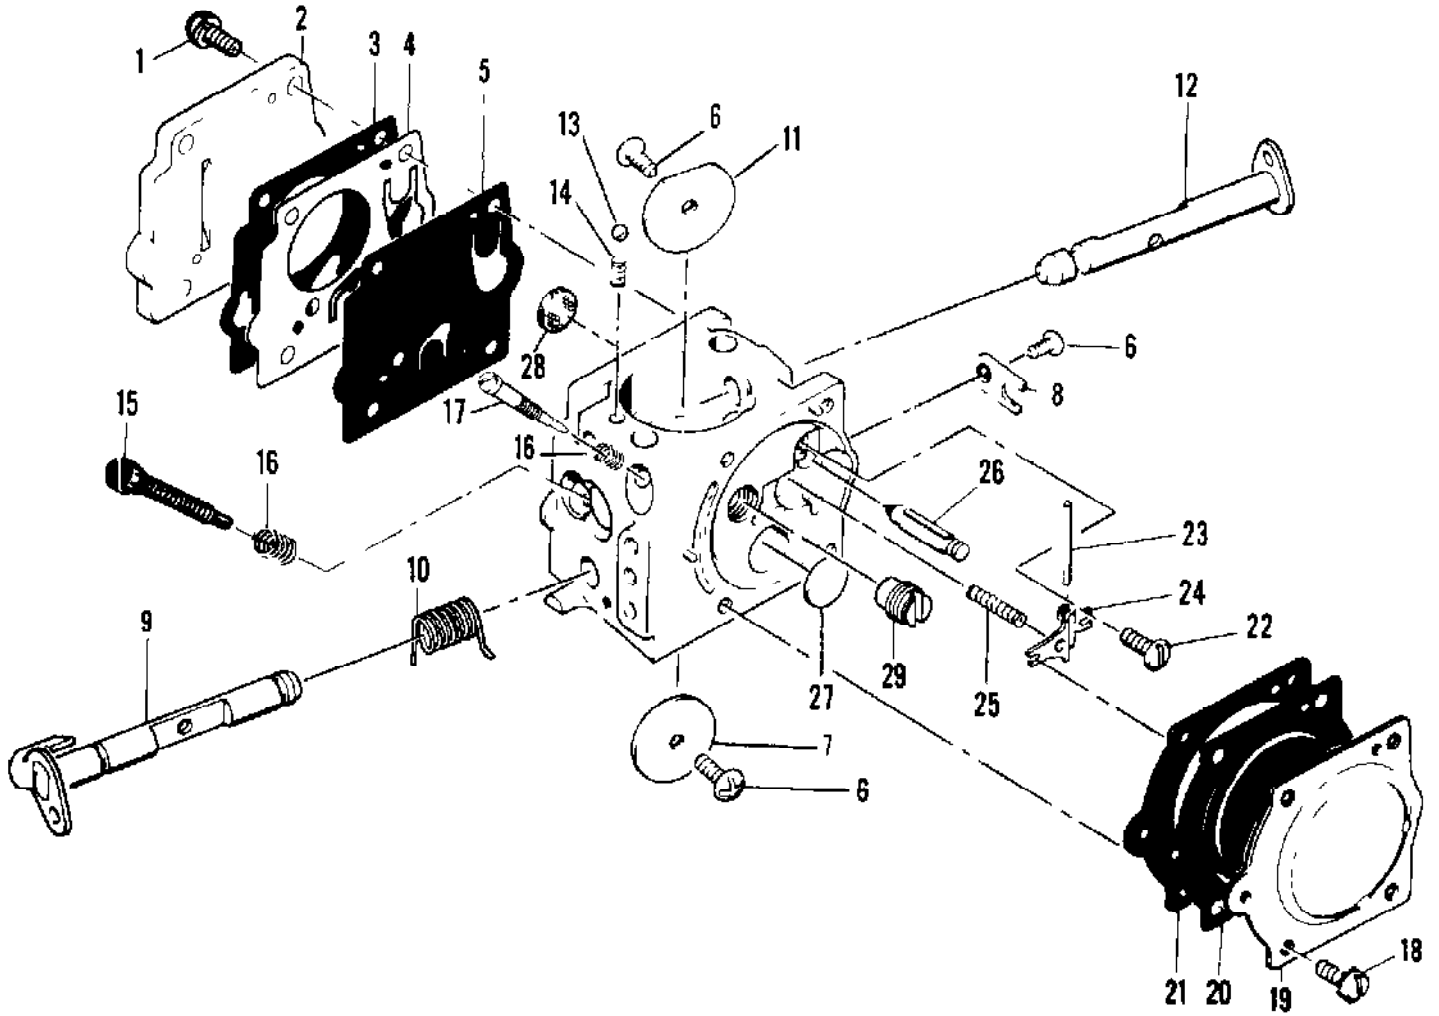

Ref #	Part Number	Qty	Description
	91275	1	Carburetor Assy
1	67501	4	Screw - Pump cover
2	88731	1	Kit - Pump cover
3	88617	1	Gasket - Cover
4	67498	1	Diaphragm - Check valve
5	83114	1	Diaphragm - Fuel pump
6	47690	3	Screw - Plate
7	83762	1	Plate - Throttle
8	67489	1	Clip - Shaft
9	67486	1	Shaft Assy - Throttle
10	85981	1	Spring - Throttle return
11	67490	1	Plate - Choke
12	67488	1	Shaft Assy - Choke
13	100302	1	Ball - Choke friction
14	67504	1	Spring - Choke friction
15	68106	1	Screw - Idle speed
16	67502	2	Spring - Idle
17	90345	1	Needle - Idle mixture
18	70798	4	Screw - Diaphragm cover
19	83761	1	Cover - Diaphragm
20	67499	1	Diaphragm - Metering
21	67496	1	Gasket - Diaphragm
22	67500	1	Screw - Lever pin
23	67508	1	Pin - Lever
24	67509	1	Lever - Inlet
25	67503	1	Spring - Lever
26	67491	1	Valve - Needle
27	71690	1	Plug - 3/8
28	67507	1	Screen - Fuel
29	90350	1	Jet - H/S fuel (28)
	90351		Jet - H/S fuel (26) Alt
	90349		Jet - H/S fuel (29) Alt
	88619		Kit - Gasket
	88620		Kit - Repair