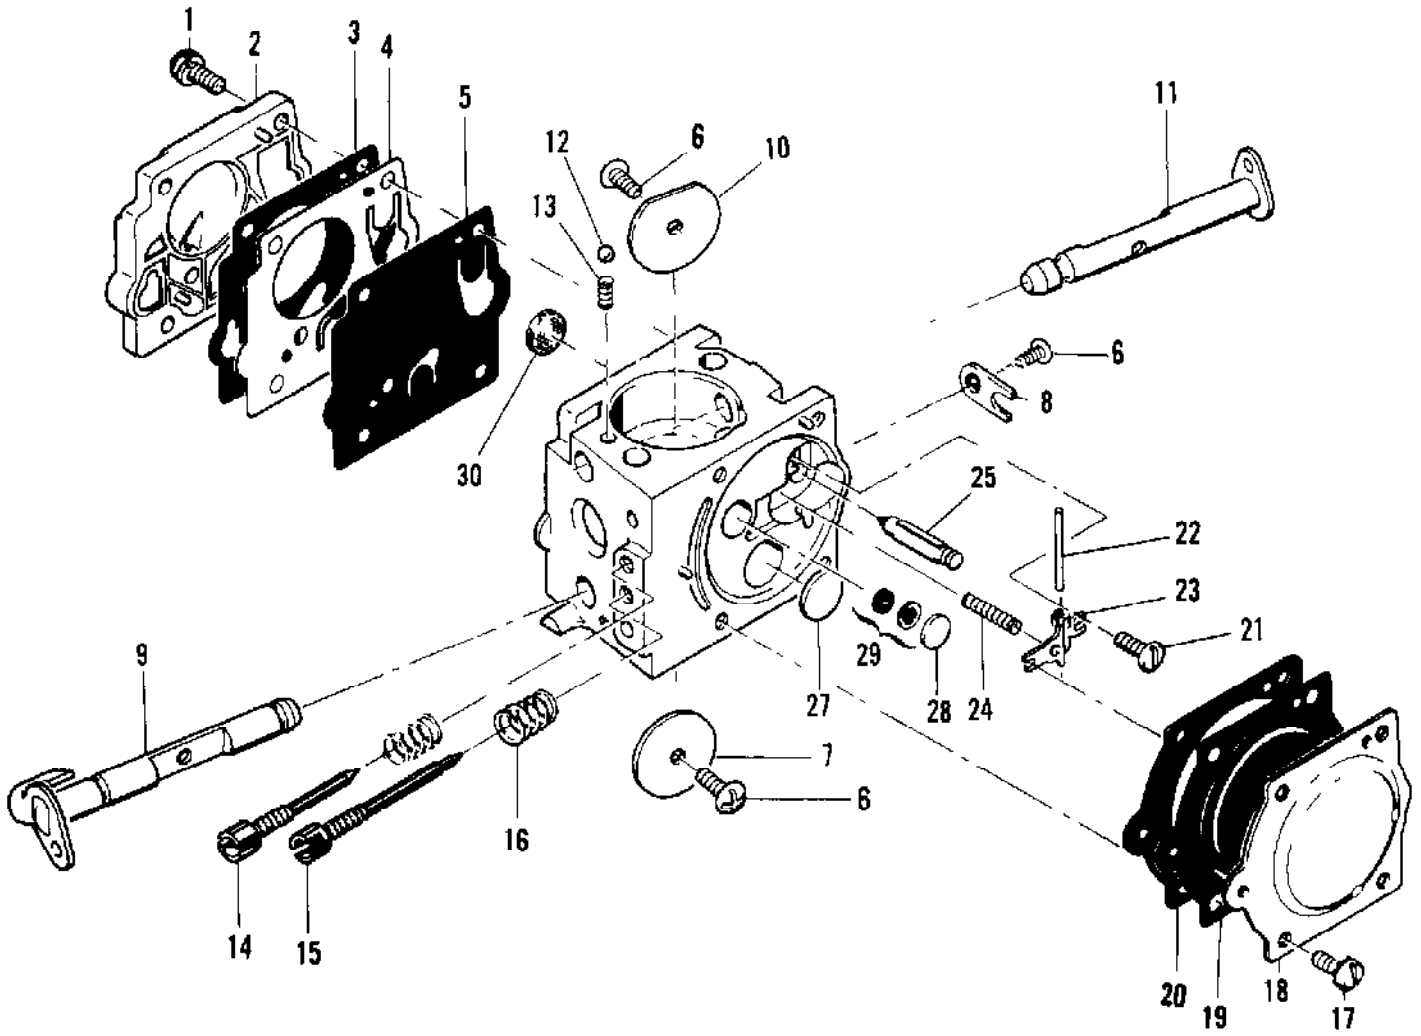

No  
Diagram  
Available  
  
Parts List  
Only

Ref #	Part Number	Qty	Description
	85726		Manual - Owner's
	62827		Wrench - Screwdriver
	63746		Scrench
	86330		Kit - Spike
	86334		Kit - Frame & Grip
	84922		Kit - Baffle
	83970		Kit - Preheater
	86419		Guide - Timing
	63097		Spark Plug - AC CS 45 T
	65778		Spark Plug - AC CS 41 T
	65370		Kit - Sprocket 7T .354
	65408		Spark Plug - CJ8
	83235		Wrench
	64935		Bar Plate
	64330		Set - Bar plate
	69191		Kit - Pressure adaptor
	84453		Kit - Piston tool
	69031		Piston Assy (0.020 in. oversize)
	63291		Ring Set (0.020 in. oversize)
	103085		Bearing - Needle (2)
	69032		Piston Assy (0.030 in. oversize)
	63292		Ring Set (0.030 in. oversize)
	103085		Bearing - Needle (2)

Ref #	Part Number	Qty	Description
	84015	1	Carburetor Assy
1	67501	4	Screw - Pump cover
2	83760	1	Cover - Pump
3	67495	1	Gasket - Cover
4	67498	1	Diaphragm - Check valve
5	83114	1	Diaphragm - Fuel pump
6	47690	3	Screw - Plate
7	83762	1	Plate - Throttle
8	67489	1	Clip - Shaft
9	67486	1	Shaft Assy - Throttle
10	67490	1	Plate - Choke
11	67488	1	Shaft Assy - Choke
12	100302	1	Ball - Choke friction
13	67504	1	Spring - Choke
14	67506	1	Needle - High speed
15	67505	1	Needle - Idle
16	67502	2	Spring - Needle
17	70798	4	Screw - Diaphragm cover
18	83761	1	Cover - Diaphragm
19	67499	1	Diaphragm - Metering
20	67496	1	Gasket - Diaphragm
21	67500	1	Screw - Lever pin
22	67508	1	Pin - Lever
23	67509	1	Lever - Metering
24	67503	1	Spring - Lever
25	67491	1	Valve - Needle
27	71690	1	Plug - 3/8
28	69506	1	Plug - 5/16
29	83758	1	Kit - Valve & Seat Assy
30	67507	1	Screen - Fuel
	67482		Gasket Set
	67481		Repair Kit