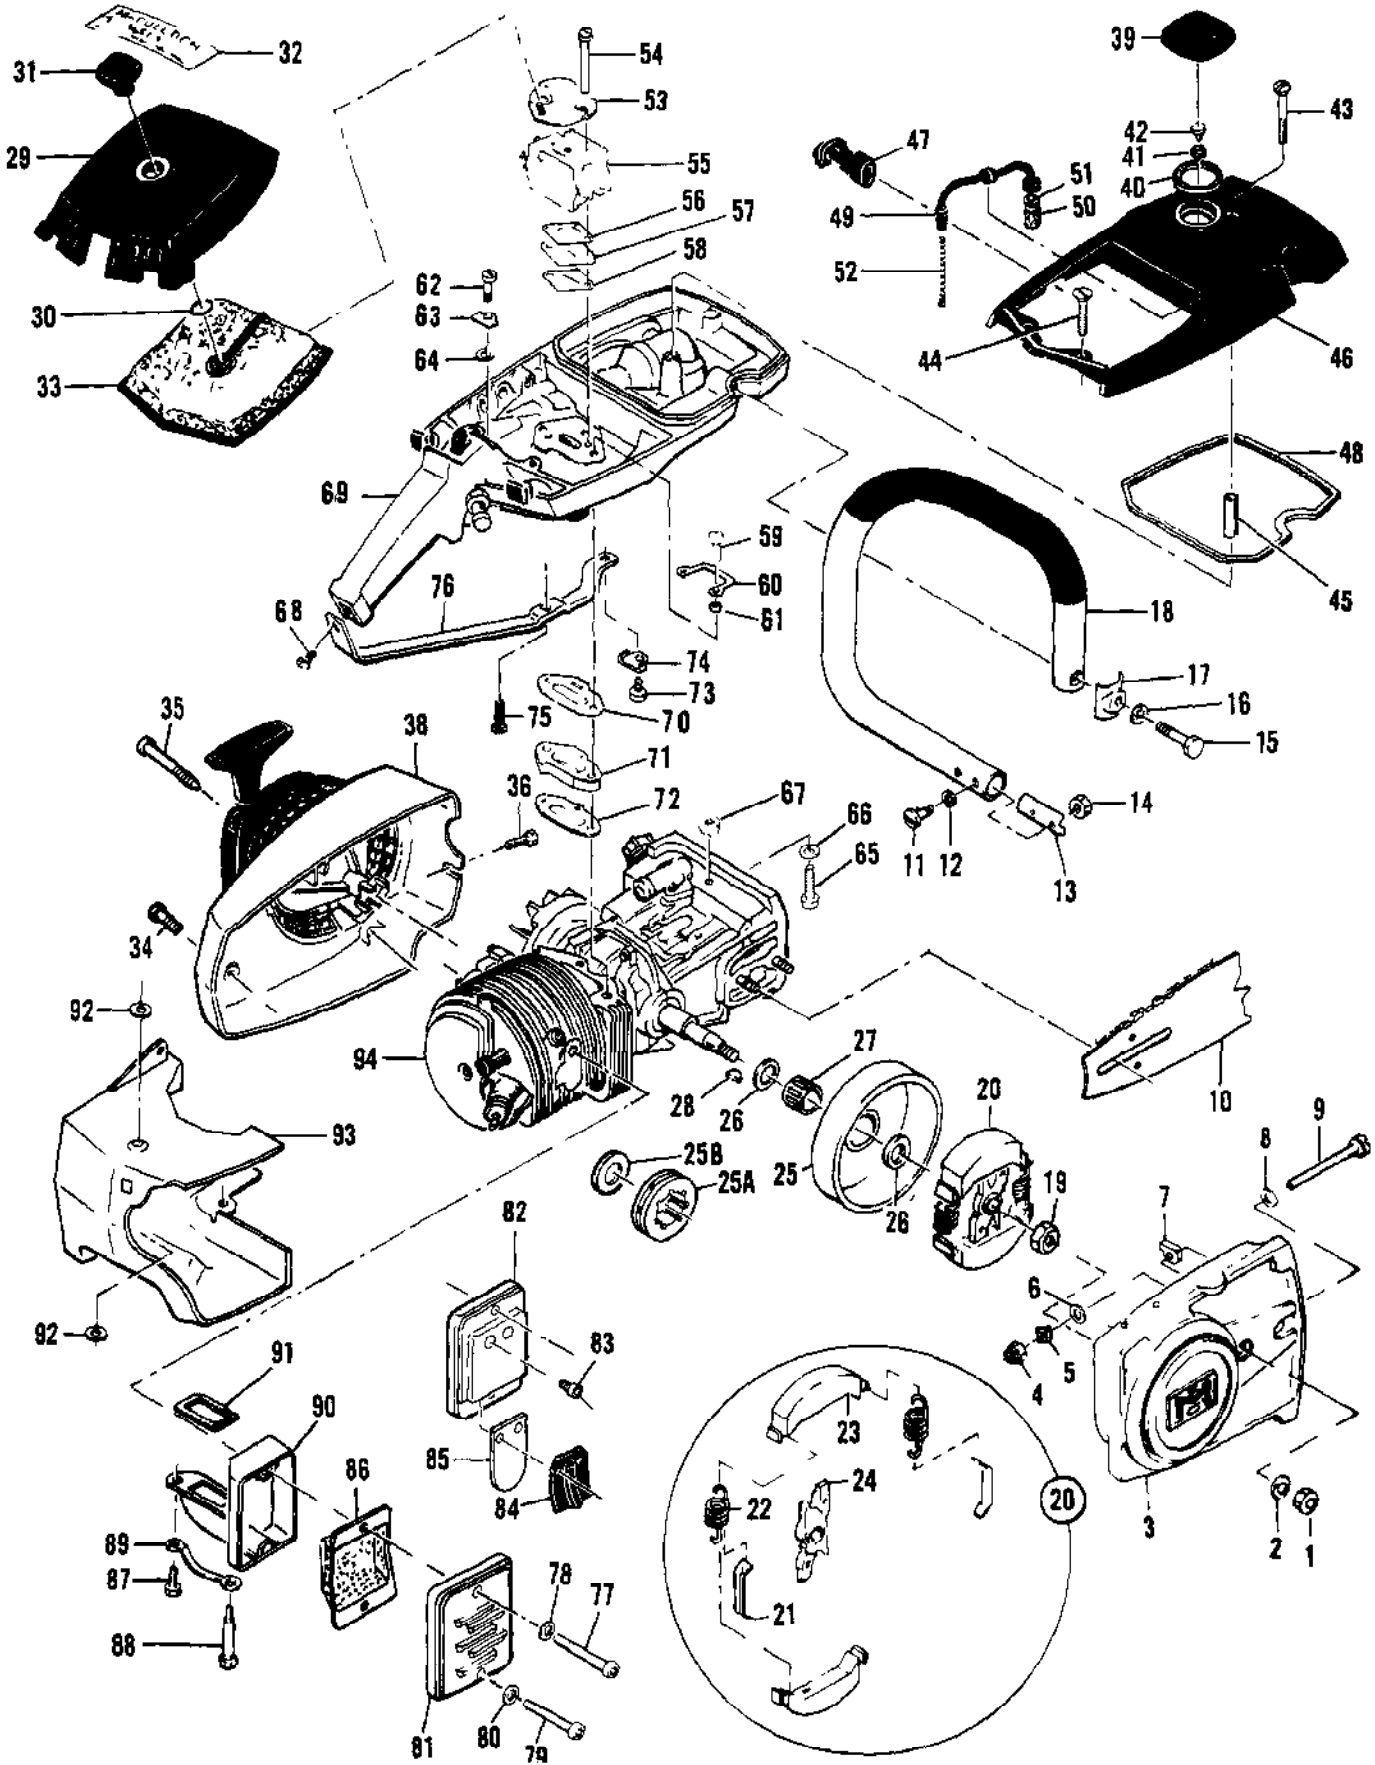

Ref #	Part Number	Qty	Description
1	110454	2	Nut - Hex 5/16-24
2	100440	2	Washer - 5/16
3	88586	1	Clutch Guard Assy
4	102067	1	Nut - Hex 10-24
5	110387	1	Washer - Wavey
6	100002	1	Washer - #10
7	61705	1	Nut - Bar adjustment
8	110264	1	Washer - #10
9	102144	1	Screw - Bar adjustment
10		1	Bar & Chain Assy
11	110865	2	Screw - Hex hd 10-24 x 7/8
12	100352	2	Washer - #10
13	89727	1	Plug - Retainer
14	101326	2	Nut - Hex 10-24
15	102130	1	Screw - Hex hd 1/4-20 x 1-1/2
16	100153	1	Lockwasher - 1/4
17	63484	1	Clamp - Frame
18	87686	1	Frame & Grip Assy
19	110594	1	Nut - Hex 3/8-24
	86113	1	Nut - Hex 3/8-24
20	84682	1	Clutch Assy
	87675	1	Clutch Assy
21	64583	2	Retainer - Spring
22	83223	2	Spring - Clutch
23	67233	2	Shoe - Clutch
24	62204C	1	Rotor Assy
	89438	1	Rotor Assy
25	86948	1	Drum
25A	86951	1	Sprocket - .375
25B	86958	1	Washer - Sprocket
25	66979	1	Kit - Sprocket & Drum - .404
26	61692	2	Shim
27	110330	1	Bearing
28	103879	1	Key - Woodruff
29	68530	1	Cover Assy - Air cleaner
30	110565	1	Ring - Retainer
31	68529	1	Knob - Cover
32	87176	1	Nameplate
33	69922	1	Filter - Air
34	110741	1	Screw - Pan hd 10-24 x 1/2
35	62978	3	Screw - Special
36	110741	1	Screw - Pan hd 10-24 x 1/2
38			Fan Housing & Starter See "Fan Housing & Starter Assemblies" illustration and parts list.
39	89322	1	Cap Assy - Fuel
40	69767	1	Gasket
41	86453	1	Plug
42	53766A	1	Valve
43	110402	1	Screw - Oval hd 12-24 x 2-3/8
44	103579	2	Screw - Fl hd 10-24 x 1
45	87840	1	Spacer
46	84252	1	Cover - Fuel tank
	88650	1	Cover - Fuel tank
	87815	1	Cover - Fuel tank
	89425	1	Cover - Fuel tank