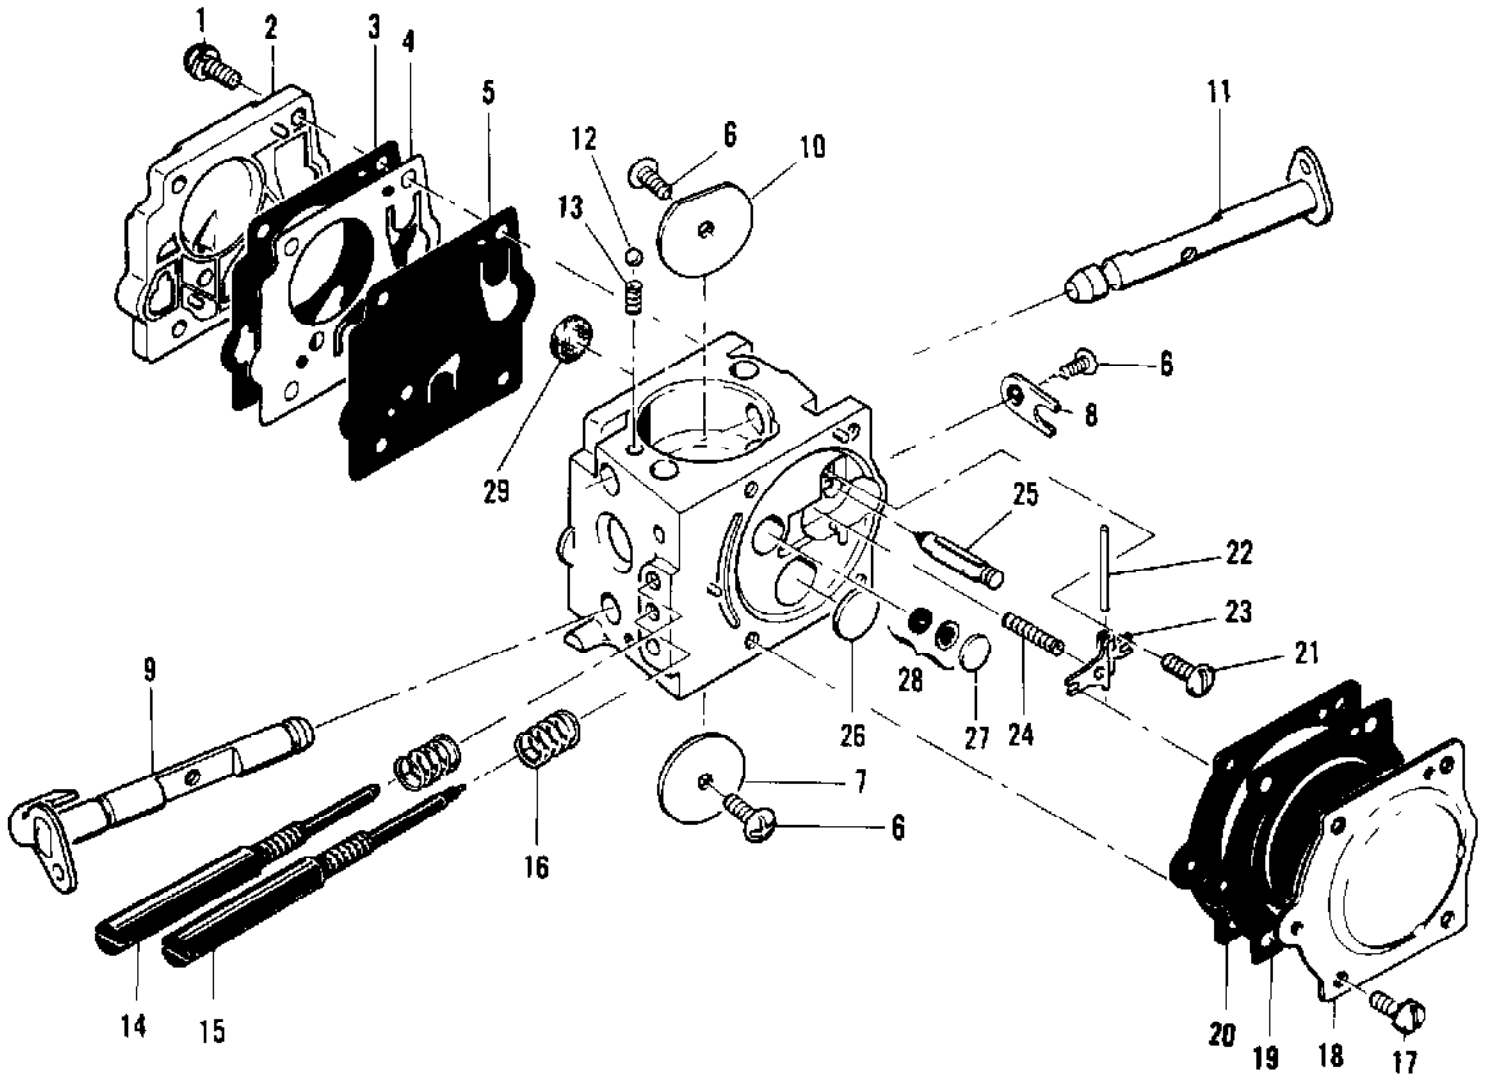

No  
Diagram  
Available  
  
Parts List  
Only

Ref #	Part Number	Qty	Description
	85726		Manual - Owner's
	62827		Wrench - Screwdriver
	63746		Scrench
	86330		Kit - Spike
	86334		Kit - Frame & Grip
	84922		Kit - Baffle
	83970		Kit - Preheater
	86419		Guide - Timing
	63097		Spark Plug - AC CS 45 T
	65778		Spark Plug - AC CS 41 T
	65370		Kit - Sprocket 7T .354
	65408		Spark Plug - CJ8
	83235		Wrench
	64935		Bar Plate
	64330		Set - Bar plate
	69191		Kit - Pressure adaptor
	84453		Kit - Piston tool
	69031		Piston Assy (0.020 in. oversize)
	63291		Ring Set (0.020 in. oversize)
	103085		Bearing - Needle (2)
	69032		Piston Assy (0.030 in. oversize)
	63292		Ring Set (0.030 in. oversize)
	103085		Bearing - Needle (2)

Ref #	Part Number	Qty	Description
	84015	1	Carburetor Assy
1	67501	4	Screw - Pump cover
2	83760	1	Cover - Pump
3	67495	1	Gasket - Cover
4	67498	1	Diaphragm - Check valve
5	83114	1	Diaphragm - Fuel pump
6	47690	3	Screw - Plate
7	83762	1	Plate - Throttle
8	67489	1	Clip - Shaft
9	67486	1	Shaft Assy - Throttle
10	67490	1	Plate - Choke
11	67488	1	Shaft Assy - Choke
12	100302	1	Ball - Choke friction
13	67504	1	Spring - Choke
14	67506	1	Needle - High speed
15	67505	1	Needle - Idle
16	67502	2	Spring - Needle
17	70798	4	Screw - Diaphragm cover
18	83761	1	Cover - Diaphragm
19	67499	1	Diaphragm - Metering
20	67496	1	Gasket - Diaphragm
21	67500	1	Screw - Lever pin
22	67508	1	Pin - Lever
23	67509	1	Lever - Metering
24	67503	1	Spring - Lever
25	67491	1	Valve - Needle
27	71690	1	Plug - 3/8
28	69506	1	Plug - 5/16
29	83758	1	Kit - Valve & Seat Assy
30	67507	1	Screen - Fuel
	67482		Gasket Set
	67481		Repair Kit