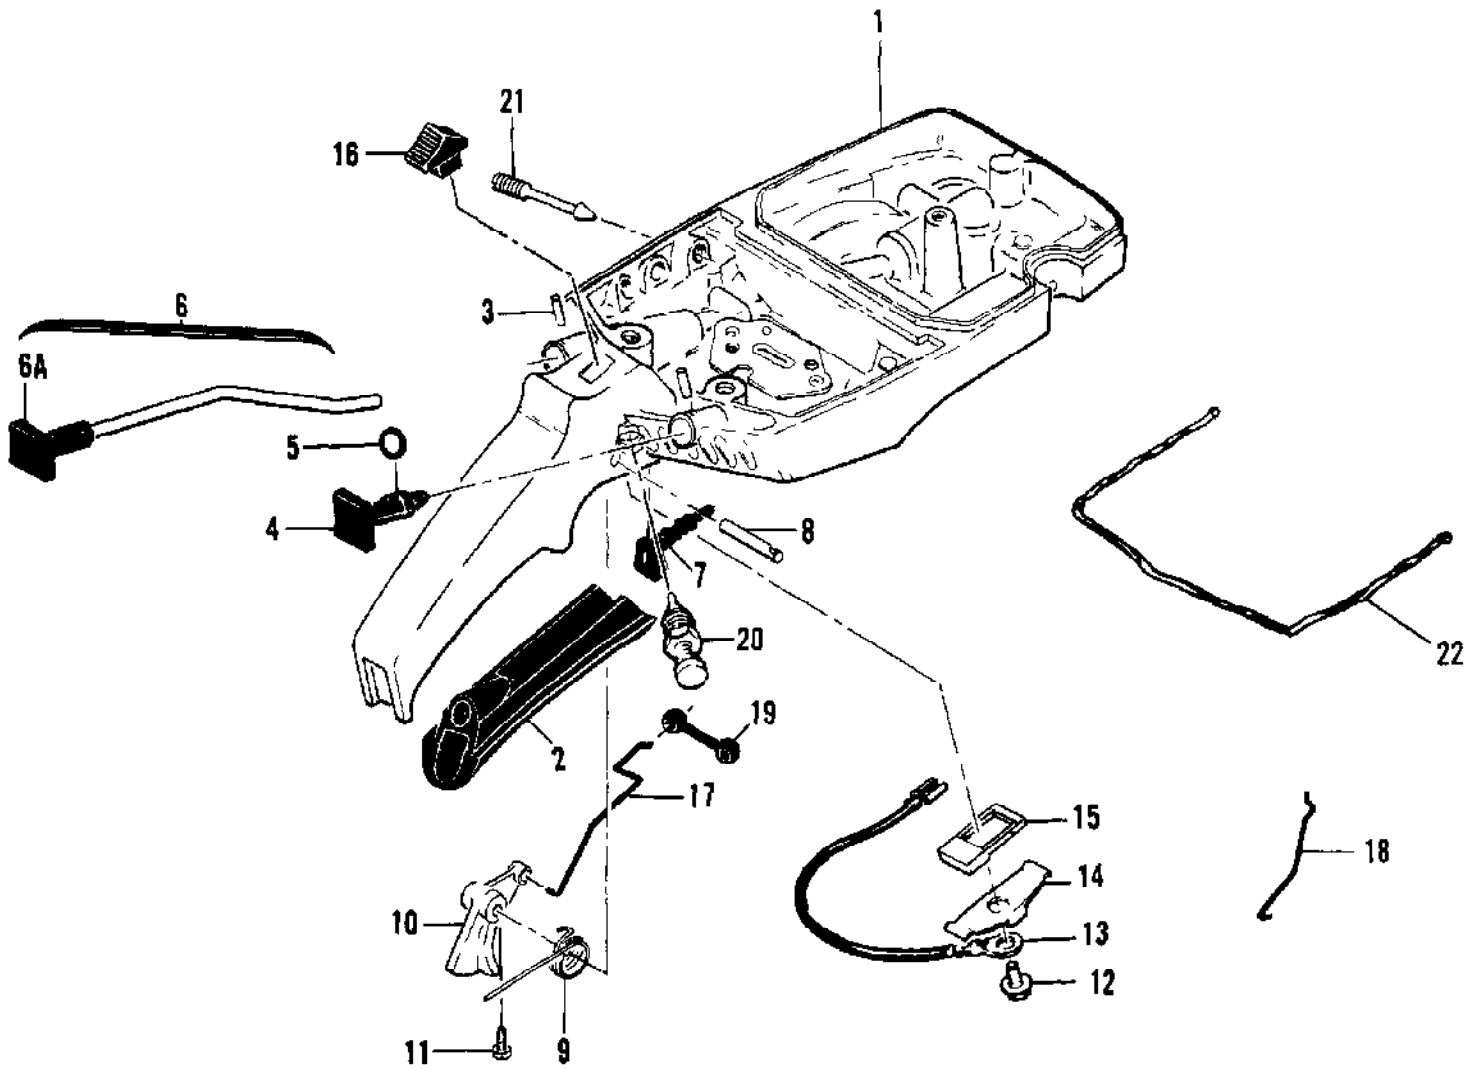

Ref #	Part Number	Qty	Description
1	84183	1	Fuel Tank
2	64872	1	Grip - Handle
	89320	1	Grip - Handle
3	105673	2	Pin - Roll 3/32 x 9/16
4	69041	1	Button - Choke
5	105614	1	"O" Ring
6	64871	1	Button & Rod Assy
6A	63044	1	Button - Oiler
7	68522	1	Seal - Throttle rod
8	110378	1	Pin - Roll 3/16 x 15/16
9	87178	1	Spring - Throttle return
10	88796	1	Trigger
11	110668	1	Screw - Fil hd 8-36 x 5/8
12	103672	1	Screw - Fil hd 8-32 x 1/2 (SEMS)
13	62973A	1	Wire Assy - Stop-switch
14	62451	1	Contact - Switch
15	62950A	1	Base - Switch
16	68846	1	Button - Switch
17	85107	1	Rod - Throttle
18	69042	1	Rod - Choke
19	69043	1	Snubber - Rod
20	85451	1	Latch Assy - Throttle
21	67271	1	Screw - Idle adjustment (S/Ns prefixed 11-)
	86273	1	Screw - Idle adjustment (S/Ns prefixed 12-)
	87932	1	Screw - Idle adjustment (S/Ns prefixed 13-, 14-)
22	69564	AR	Seal - Airbox