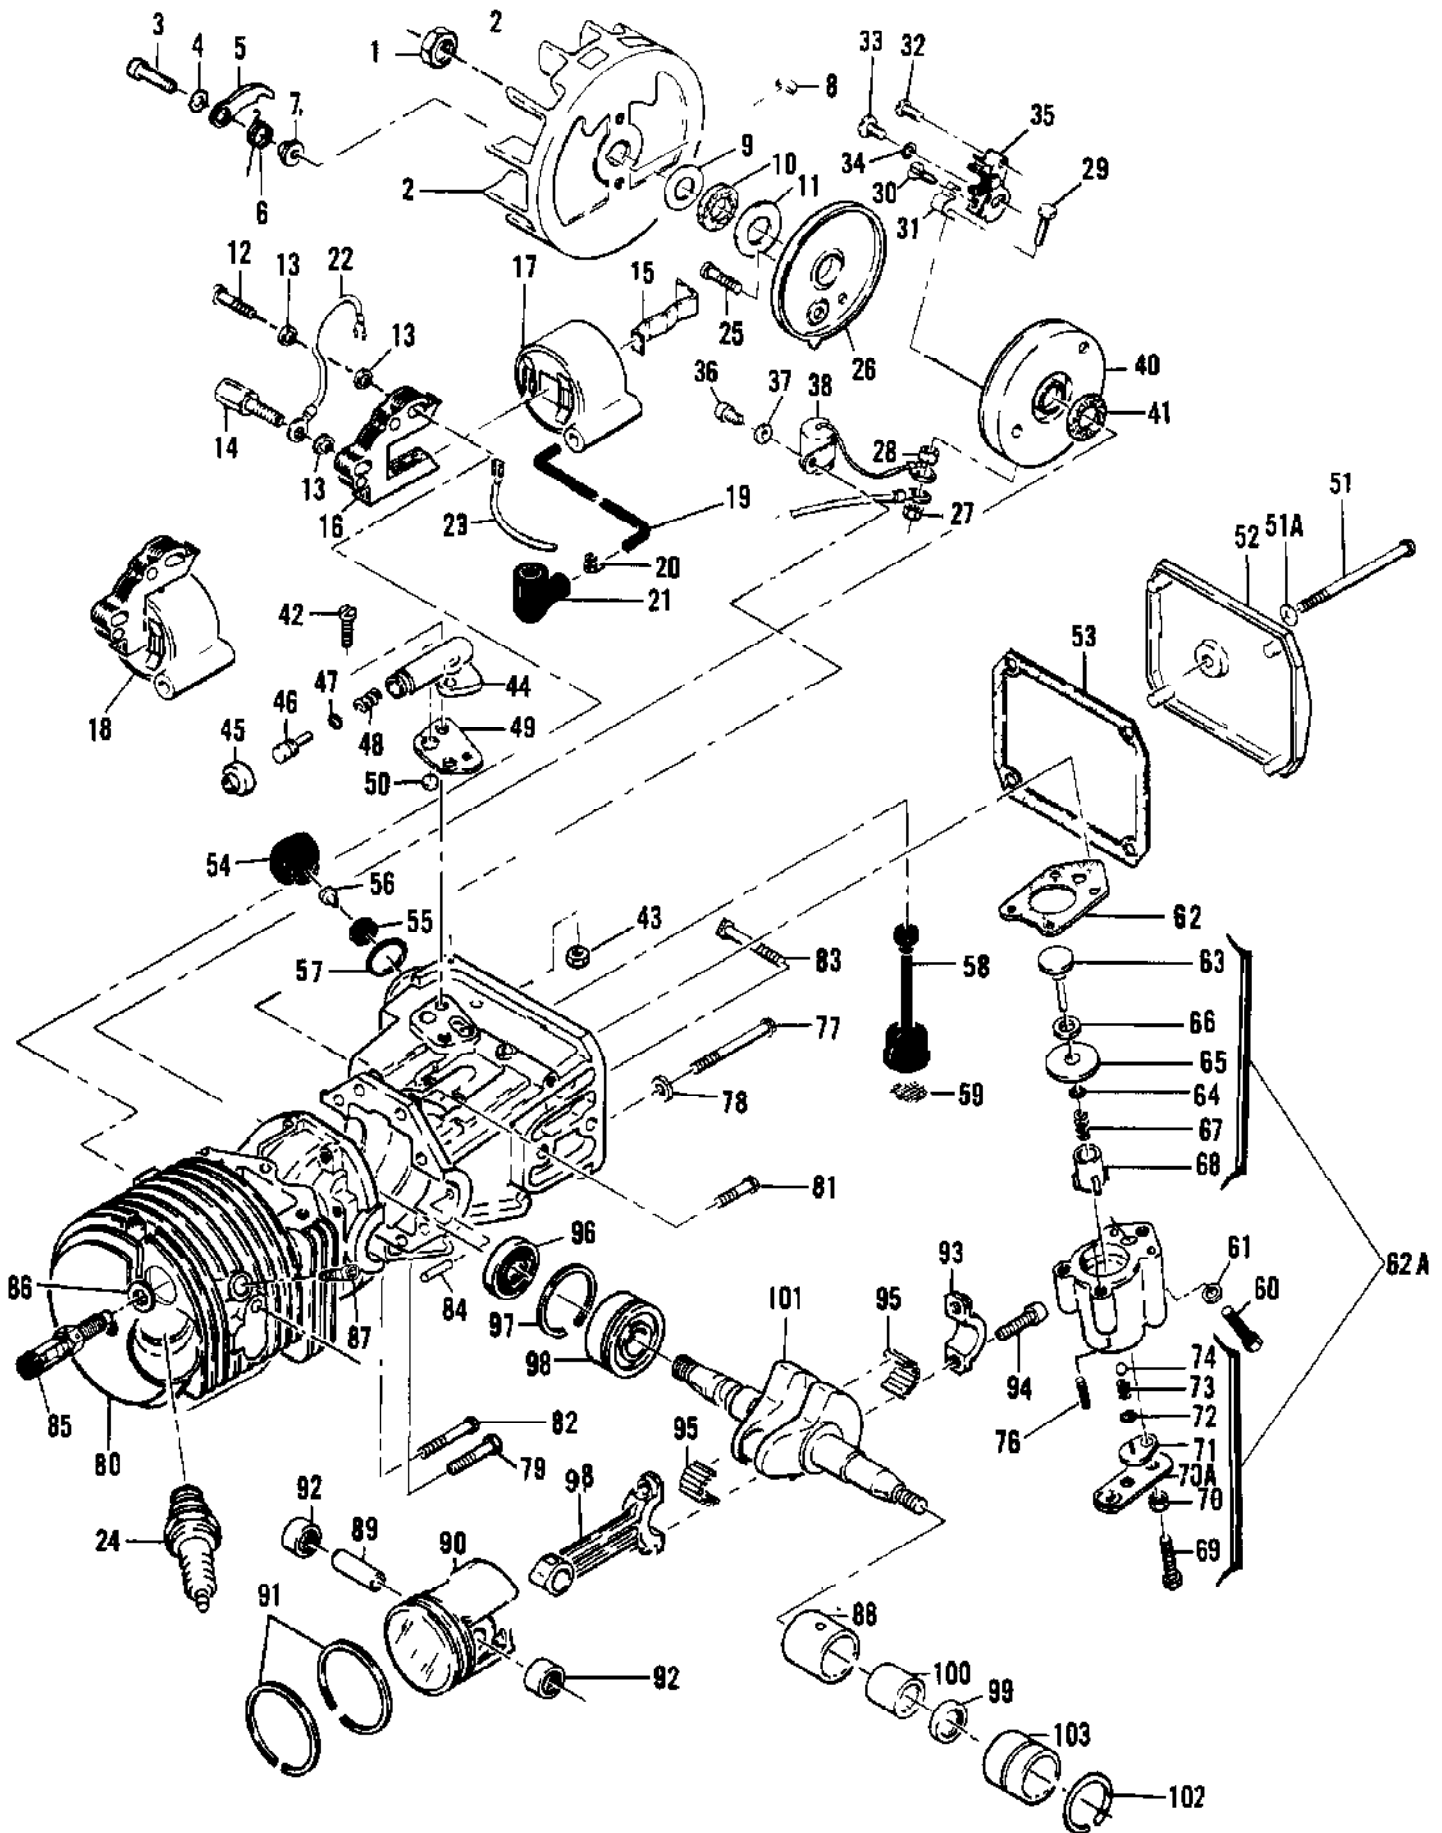

Ref #	Part Number	Qty	Description
1	110703	1	Nut - Hex 3/8-24
2	86068	1	Flywheel
3	110713	2	Screw - Skt hd 10-24 x 7/8
4	83241	2	Washer - Special
5	67546	2	Pawl - Starter
6	67545	2	Spring - Pawl
7	67547	2	Pivot - Pawl
8	103879	1	Key - Woodruff
9	67057	1	Washer - Thrust
10	67056	1	Seal - Breaker box cover
11	67054	1	Washer - Thrust
12	110127	1	Screw - Hex hd 10-24 x 7/8 (SEMS)
13	100002	3	Washer - #10
14	83512	1	Stud - Special
15	51253	1	Retainer - Coil
16	85138	1	Lamination
17	84972	1	Kit - Coil
18	87246	1	Coil & Lamination Assy
19	50120	1	Wire Assy - Spark plug
20	55061	1	Connector
21	85758	1	Boot
22	84686	1	Wire Assy - Ground
23	69344	1	Wire Assy - Primary
24	63432	1	Spark Plug - AC CS 42 T
25	110584	1	Screw - Pan hd 8/32 x 3/4
26	62362	1	Cover - Breaker box
27	100298	1	Nut - Hex 6-32
28	62365	1	Spacer - Breaker
29	110346	1	Screw - Hex hd 6-32 x 3/4
30	110706	1	Screw - Pan hd 8-18 x 1/2
31	83126	1	Strap - Conduction
32	110811	1	Screw - Pan hd 8-32 x 3/8
33	110445	1	Screw - Truss hd 8-32 x 3/8
34	105976	1	Washer - #8
35	88808	1	Breaker Assy
36	103672	1	Screw - Fil hd 8-32 x 1/2 (SEMS)
37	100080	1	Washer - #8
38	85358	1	Condenser
40	84329	1	Box - Breaker
41	67051	1	Seal - Breaker box
42	103672	2	Screw - Fil hd 8-32 x 1/2
43	100955	1	Nut - Hex 8-32
44	84156	1	Housing - Pump
45	62262	1	Cap - Housing
46	62266	1	Plunger - Pump
47	105614	1	"O" Ring
48	66687	1	Spring - Pump
49	62230	1	Gasket - Pump
50	62909	1	Valve - Pump
51	110291	1	Screw - Pan hd 10-24 x 2-5/8
51A	110921	1	Washer
52	86304	1	Cover - Oil tank
53	86306	1	Gasket - Cover
54	87270	1	Cap - Oil tank
55	87269	1	Retainer