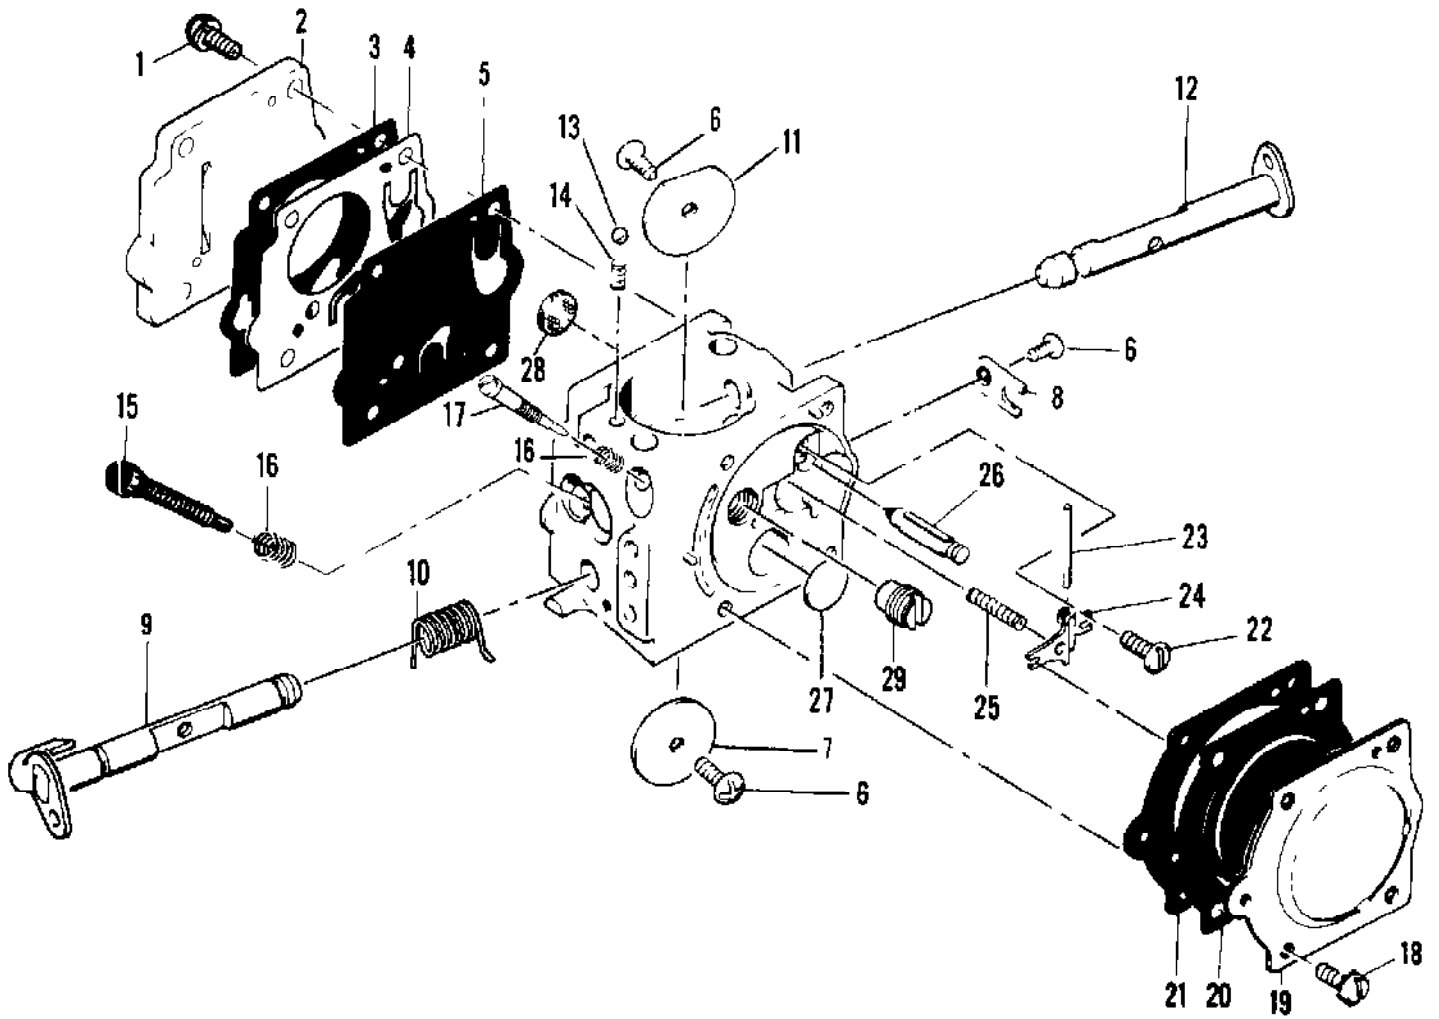

Ref #	Part Number	Qty	Description
	91275	1	Carburetor Assy
1	67501	4	Screw - Pump cover
2	88731	1	Kit - Pump cover
3	88617	1	Gasket - Cover
4	67498	1	Diaphragm - Check valve
5	83114	1	Diaphragm - Fuel pump
6	47690	3	Screw - Plate
7	83762	1	Plate - Throttle
8	67489	1	Clip - Shaft
9	67486	1	Shaft Assy - Throttle
10	85981	1	Spring - Throttle return
11	67490	1	Plate - Choke
12	67488	1	Shaft Assy - Choke
13	100302	1	Ball - Choke friction
14	67504	1	Spring - Choke friction
15	68106	1	Screw - Idle speed
16	67502	2	Spring - Idle
17	90345	1	Needle - Idle mixture
18	70798	4	Screw - Diaphragm cover
19	83761	1	Cover - Diaphragm
20	67499	1	Diaphragm - Metering
21	67496	1	Gasket - Diaphragm
22	67500	1	Screw - Lever pin
23	67508	1	Pin - Lever
24	67509	1	Lever - Inlet
25	67503	1	Spring - Lever
26	67491	1	Valve - Needle
27	71690	1	Plug - 3/8
28	67507	1	Screen - Fuel
29	90350	1	Jet - H/S fuel (28)
	90351		Jet - H/S fuel (26) Alt
	90349		Jet - H/S fuel (29) Alt
	88619		Kit - Gasket
	88620		Kit - Repair