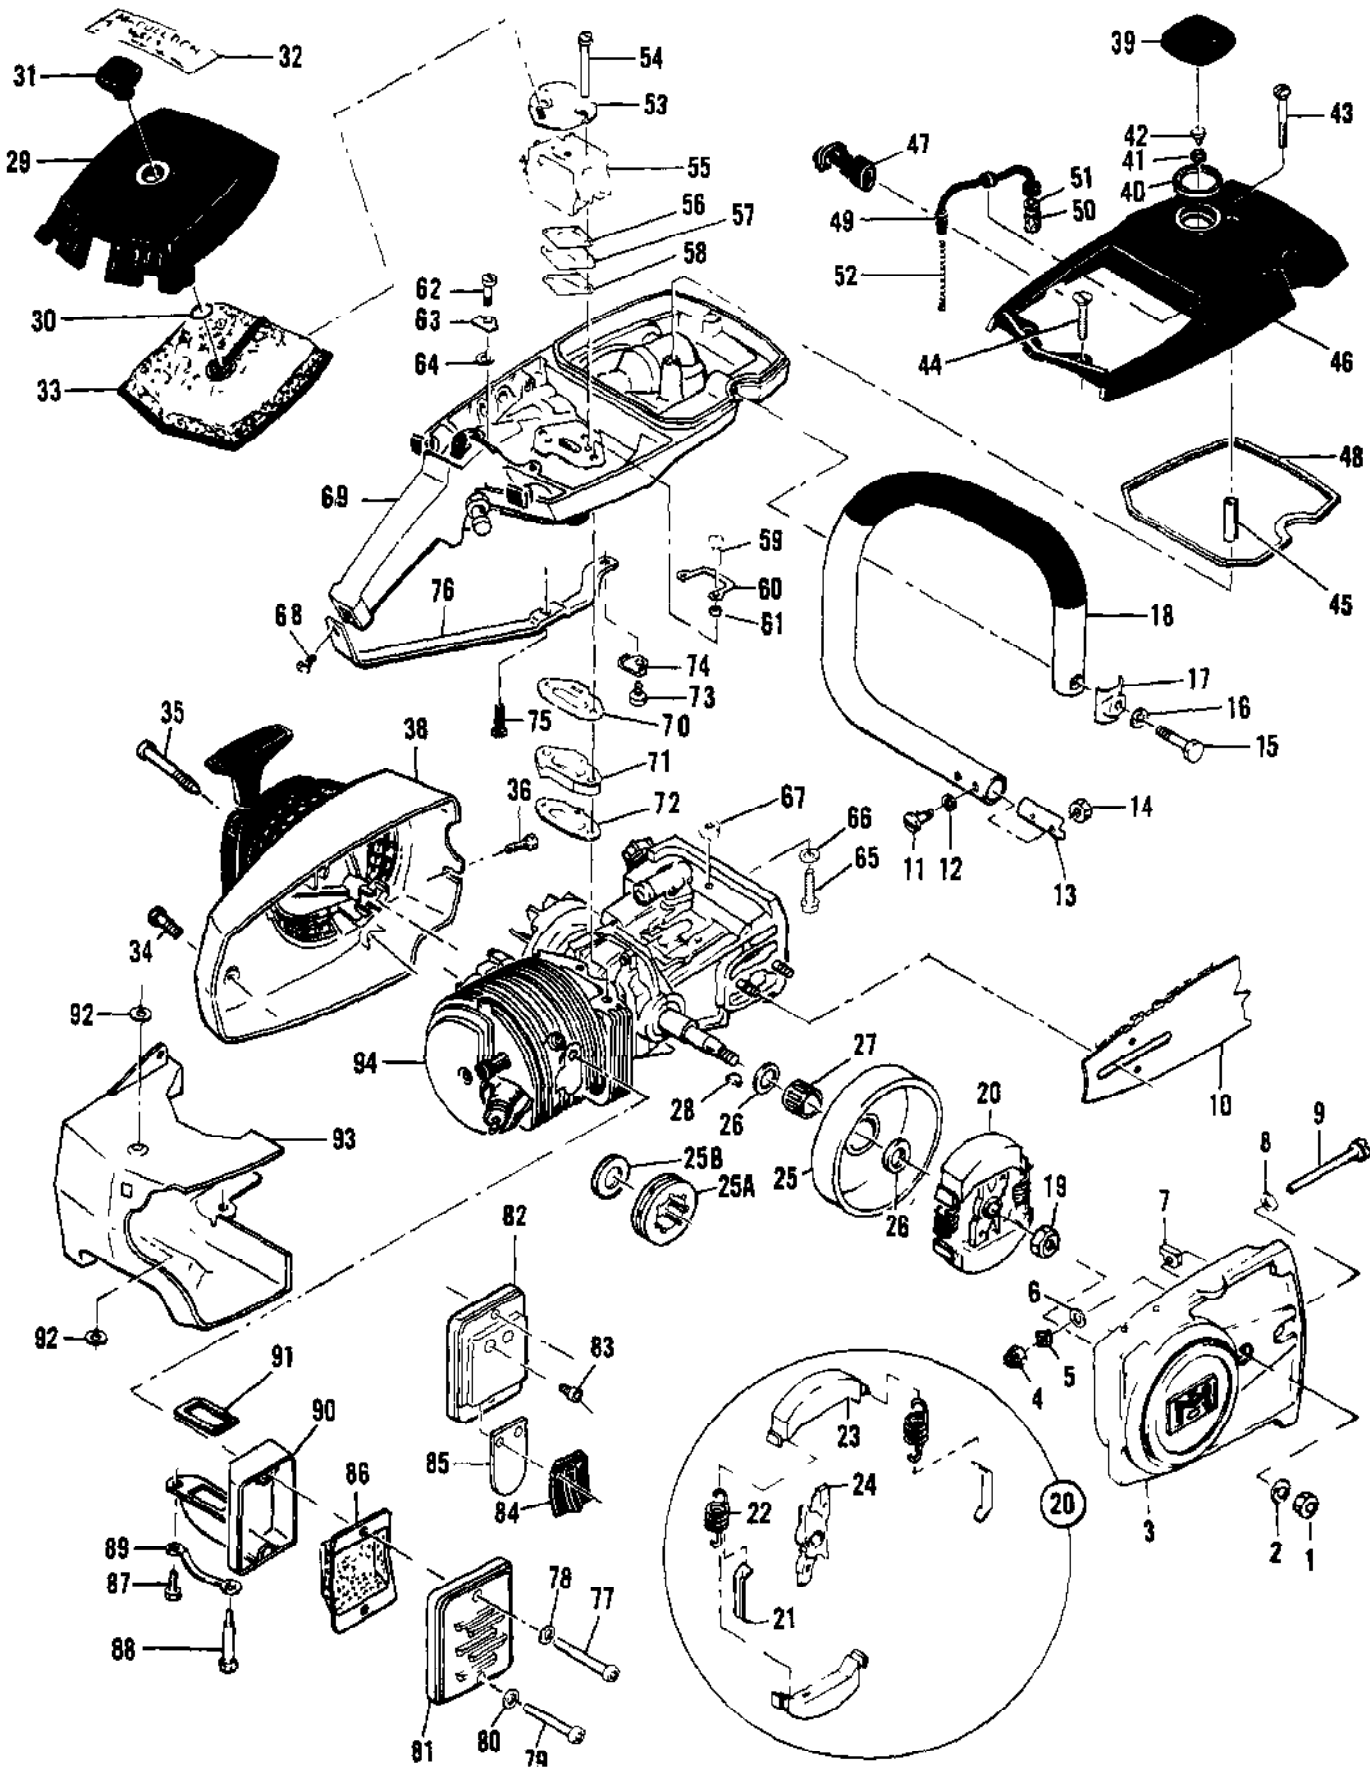

Ref #	Part Number	Qty	Description
1	110454	2	Nut - Hex 5/16-24
2	100440	2	Washer - 5/16
3	88586	1	Clutch Guard Assy
4	102067	1	Nut - Hex 10-24
5	110387	1	Washer - Wavey
6	100002	1	Washer - #10
7	61705	1	Nut - Bar adjustment
8	110264	1	Washer - #10
9	102144	1	Screw - Bar adjustment
10		1	Bar & Chain Assy
11	110865	2	Screw - Hex hd 10-24 x 7/8
12	100352	2	Washer - #10
13	89727	1	Plug - Retainer
14	101326	2	Nut - Hex 10-24
15	102130	1	Screw - Hex hd 1/4-20 x 1-1/2
16	100153	1	Lockwasher - 1/4
17	63484	1	Clamp - Frame
18	87686	1	Frame & Grip Assy
19	110594	1	Nut - Hex 3/8-24
	86113	1	Nut - Hex 3/8-24
20	84682	1	Clutch Assy
	87675	1	Clutch Assy
21	64583	2	Retainer - Spring
22	83223	2	Spring - Clutch
23	67233	2	Shoe - Clutch
24	62204C	1	Rotor Assy
	89438	1	Rotor Assy
25	86948	1	Drum
25A	86951	1	Sprocket - .375
25B	86958	1	Washer - Sprocket
25	66979	1	Kit - Sprocket & Drum - .404
26	61692	2	Shim
27	110330	1	Bearing
28	103879	1	Key - Woodruff
29	68530	1	Cover Assy - Air cleaner
30	110565	1	Ring - Retainer
31	68529	1	Knob - Cover
32	87176	1	Nameplate
33	69922	1	Filter - Air
34	110741	1	Screw - Pan hd 10-24 x 1/2
35	62978	3	Screw - Special
36	110741	1	Screw - Pan hd 10-24 x 1/2
38			Fan Housing & Starter See "Fan Housing & Starter Assemblies" illustration and parts list.
39	89322	1	Cap Assy - Fuel
40	69767	1	Gasket
41	86453	1	Plug
42	53766A	1	Valve
43	110402	1	Screw - Oval hd 12-24 x 2-3/8
44	103579	2	Screw - Fl hd 10-24 x 1
45	87840	1	Spacer
46	84252	1	Cover - Fuel tank
	88650	1	Cover - Fuel tank
	87815	1	Cover - Fuel tank
	89425	1	Cover - Fuel tank