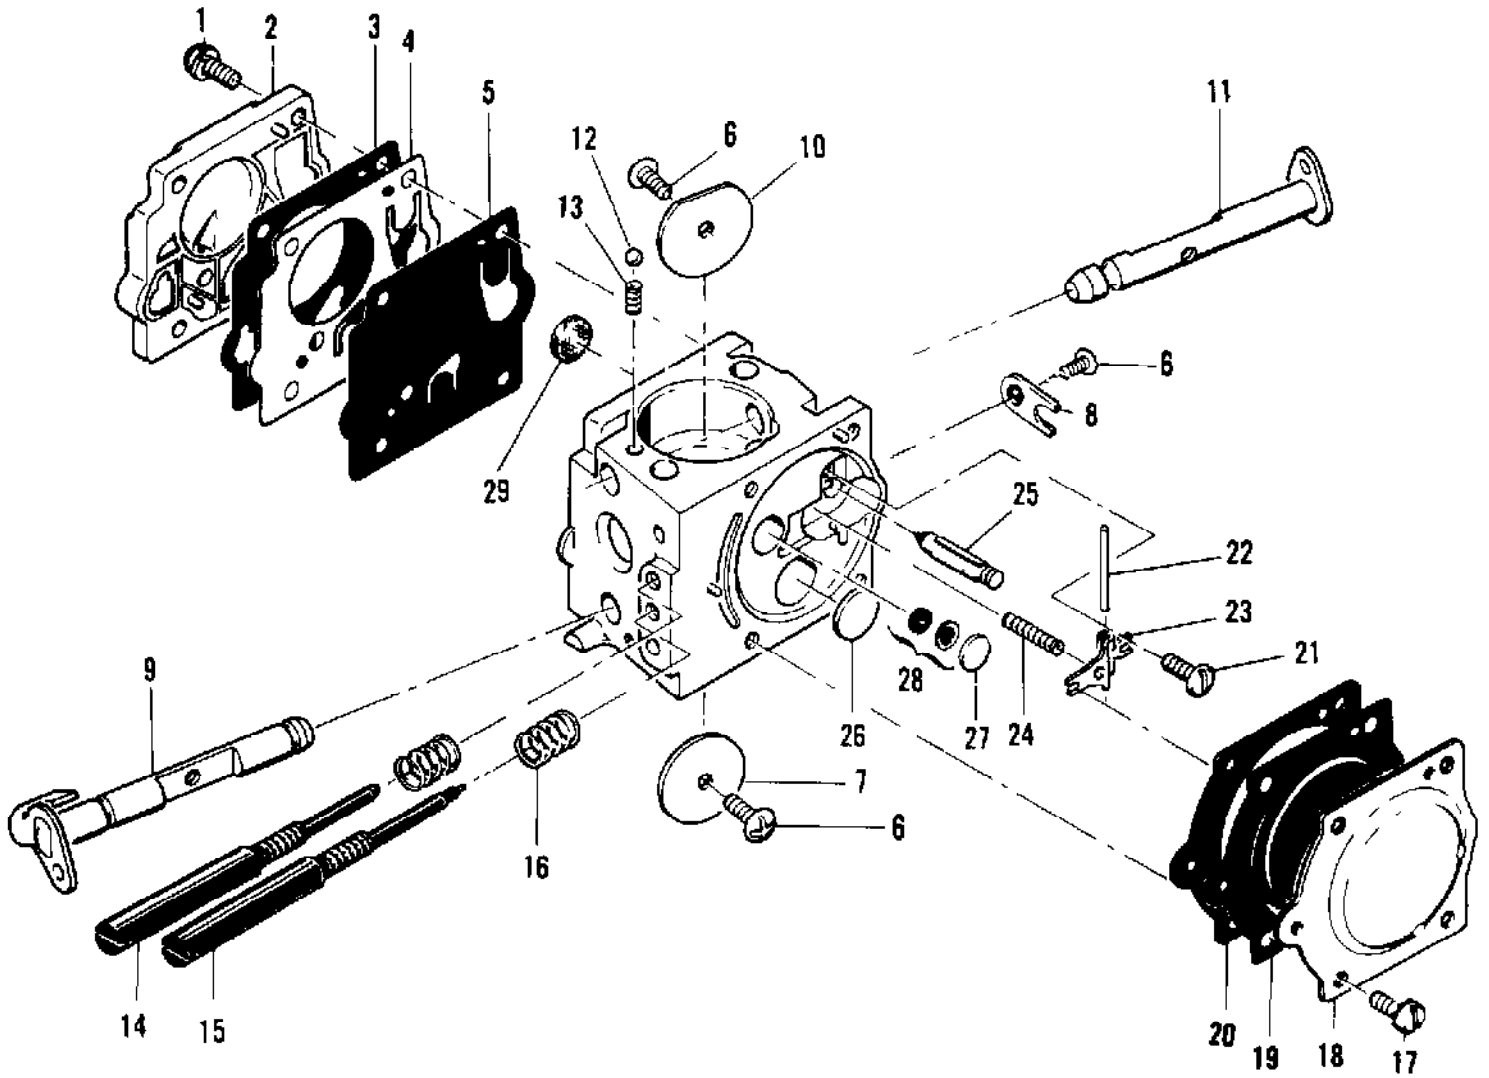

| Ref # | Part Number | Qty | Description |
|-------|-------------|-----|-------------------------|
| | 84015 | 1 | Carburetor Assy |
| 1 | 67501 | 4 | Screw - Pump cover |
| 2 | 83760 | 1 | Cover - Pump |
| 3 | 67495 | 1 | Gasket - Cover |
| 4 | 67498 | 1 | Diaphragm - Check valve |
| 5 | 83114 | 1 | Diaphragm - Fuel pump |
| 6 | 47690 | 3 | Screw - Plate |
| 7 | 83762 | 1 | Plate - Throttle |
| 8 | 67489 | 1 | Clip - Shaft |
| 9 | 67486 | 1 | Shaft Assy - Throttle |
| 10 | 67490 | 1 | Plate - Choke |
| 11 | 67488 | 1 | Shaft Assy - Choke |
| 12 | 100302 | 1 | Ball - Choke friction |
| 13 | 67504 | 1 | Spring - Choke |
| 14 | 67506 | 1 | Needle - High speed |
| 15 | 67505 | 1 | Needle - Idle |
| 16 | 67502 | 2 | Spring - Needle |
| 17 | 70798 | 4 | Screw - Diaphragm cover |
| 18 | 83761 | 1 | Cover - Diaphragm |
| 19 | 67499 | 1 | Diaphragm - Metering |
| 20 | 67496 | 1 | Gasket - Diaphragm |
| 21 | 67500 | 1 | Screw - Lever pin |
| 22 | 67508 | 1 | Pin - Lever |
| 23 | 67509 | 1 | Lever - Metering |
| 24 | 67503 | 1 | Spring - Lever |
| 25 | 67491 | 1 | Valve - Needle |
| 27 | 71690 | 1 | Plug - 3/8 |
| 28 | 69506 | 1 | Plug - 5/16 |
| 29 | 83758 | 1 | Kit - Valve & Seat Assy |
| 30 | 67507 | 1 | Screen - Fuel |
| | 67482 | | Gasket Set |
| | 67481 | | Repair Kit |