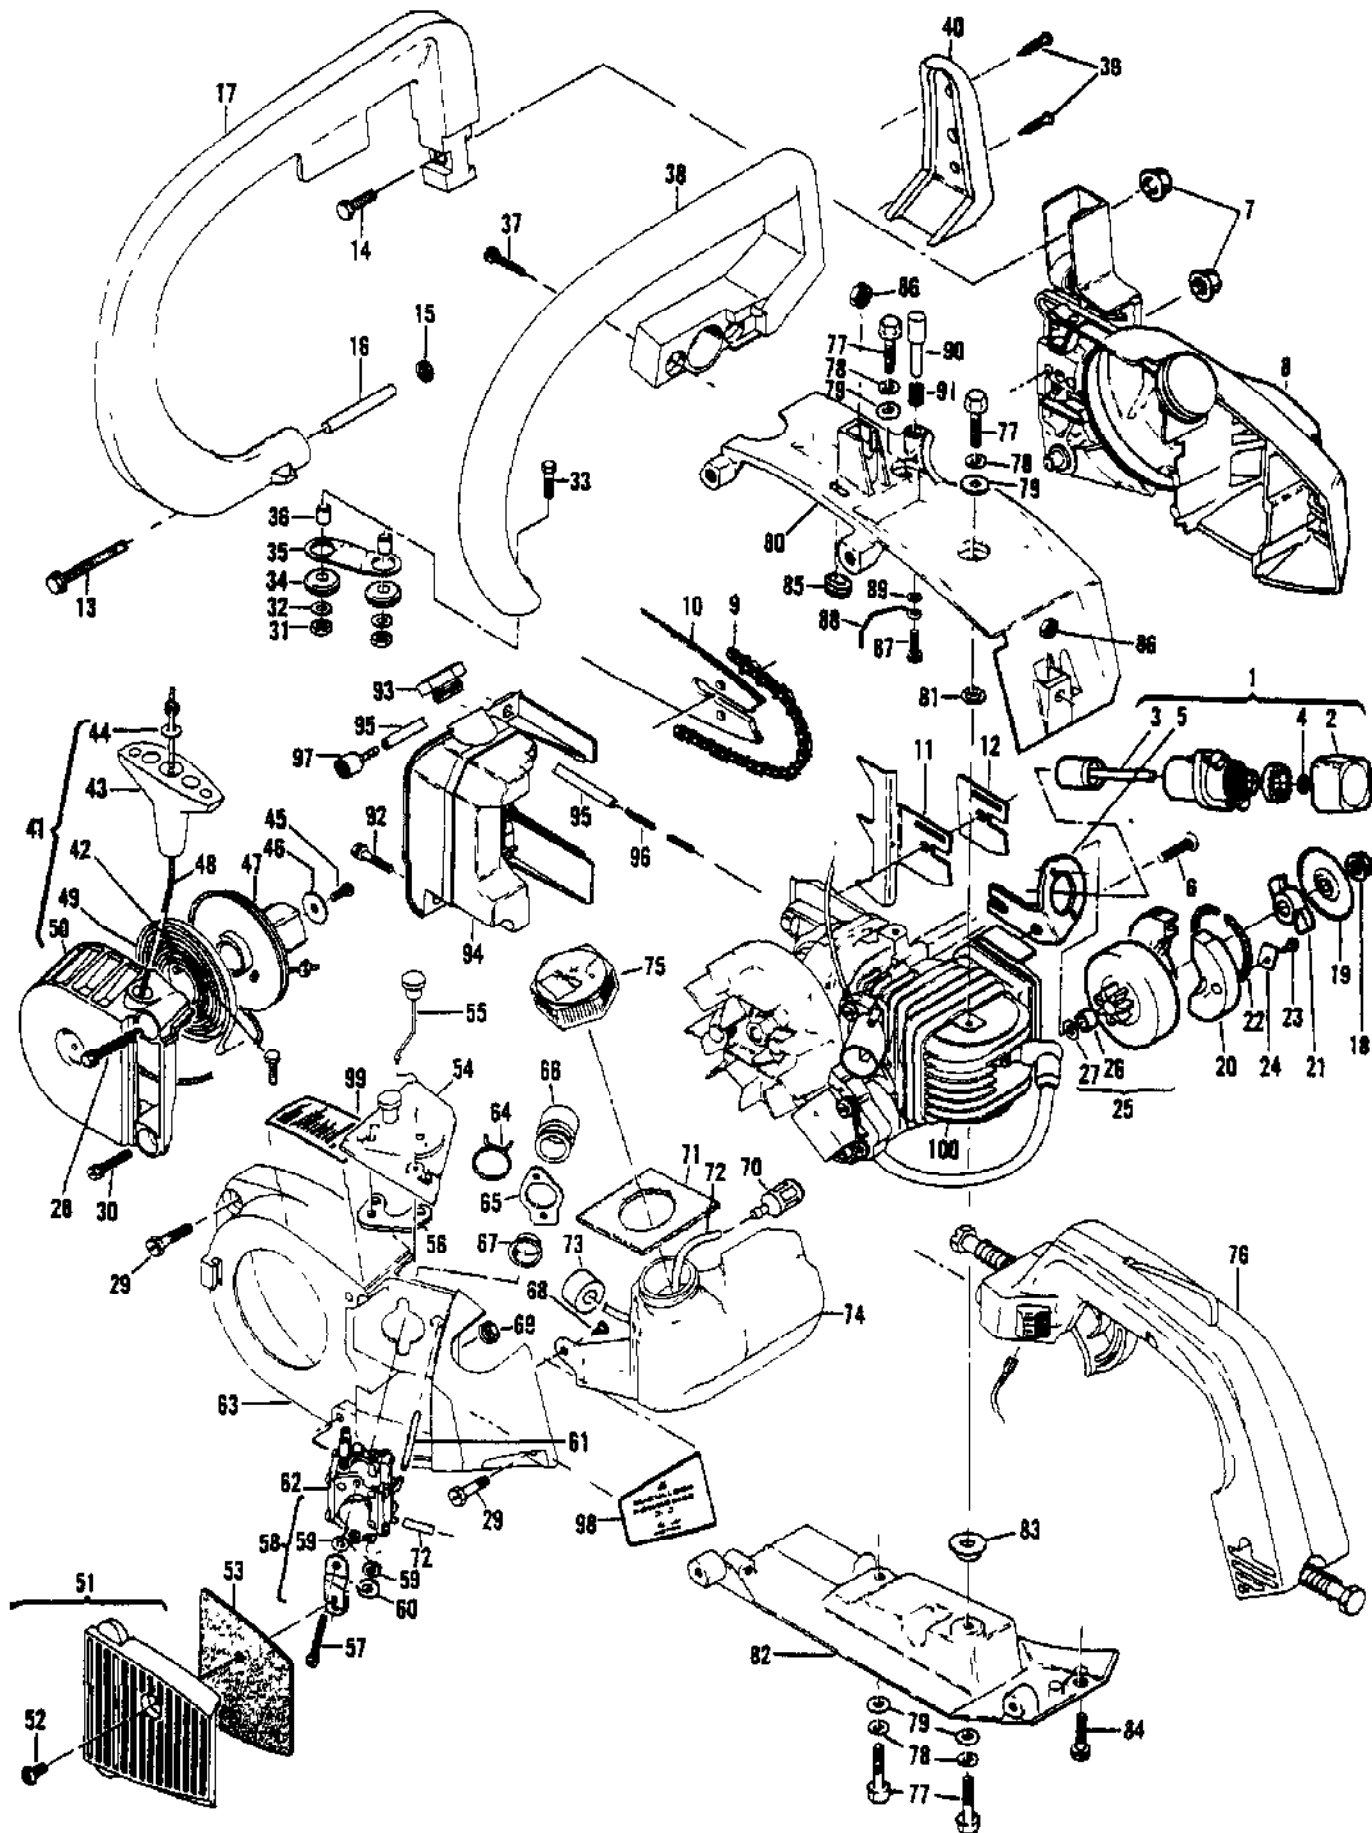

Ref #	Part Number	Qty	Description
	215474	1	CHAIN BRAKE Assembly
1	111047	1	Screw - Pan hd 8-32 x 5/8
2	94709	1	Band - Brake
3	94006	1	Latch
4	93602	1	Pivot - Latch
5	94007	1	Spring - Compression
6	92482	1	Pivot - Lever
7	93159	1	Lever - Actuating
8	214368	1	Bearing - Roller
9	213907	1	Pin - Roller
10	90658	1	Screw - Adjusting
11	110907	1	Ring - Retaining
12	84929	1	Nut - Bar adjusting
13	215778	1	Housing - Brake
14	93528A	1	Cover - AUTO SHARP