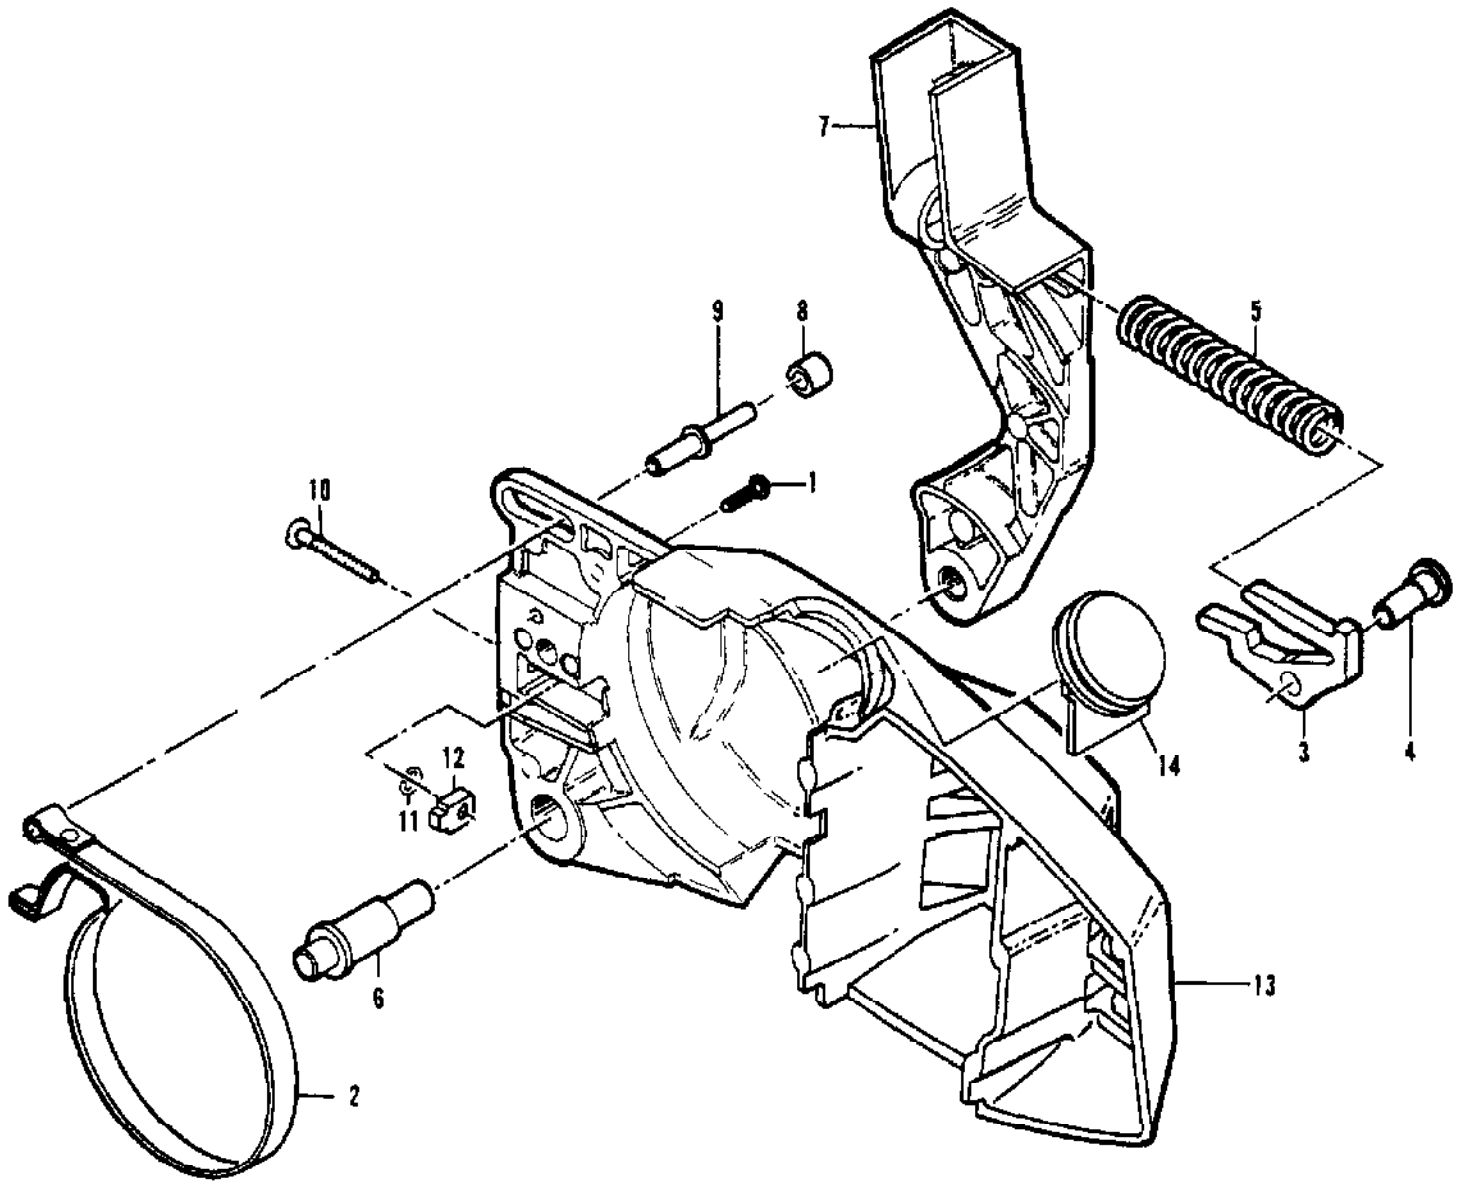

No  
Diagram  
Available  
  
Parts List  
Only

Ref #	Part Number	Qty	Description
	214207		Spike
	94972		Scrench
	93797		Wrench - Screwdriver
	214194		Lubri-Gun
	91226		Holder - Flywheel
	93095		Bracket - AUTO-SHARP
	95168		Grinder Assembly - AUTO-SHARP
	94366		Kit - Carrying Case, 22" Used on models (PM 310, 320)
	214201		Scabbard, 12"
	94365		Kit - Carrying Case, 14" Used on models (PN 310, 320)
	92977		Scabbard, 14"
	94364		Kit - Carrying Case, 16" Used on models (PM 310, 320)
	214202		Scabbard, 16"
	85702		Lubricant - Custom, 6 oz. can
	85703		Lubricant - Custom, 6 oz. cans, 1 - 6 pack
	214212		Kit - Tool
	95169		Kit - Spark arrester screen
	94416		Adapter - Intake (Cyl.)
	94415		Adapter - Intake (Air Box)
	68917		Adapter - Exhaust
	85229		Kit - Fuel tank plug
	90533		Tool - Pressure test
	63094		Driver - Wrist pin
	68911		Block - Piston holding
	501334		Tester - Ignition
	67537		Loctite
	69794		Locquic
	110083		R.T.V. Sealant
	110706		Tool - Handle/throttle trigger screw

Ref #	Part Number	Qty	Description
	215474	1	CHAIN BRAKE Assembly
1	111047	1	Screw - Pan hd 8-32 x 5/8
2	94709	1	Band - Brake
3	94006	1	Latch
4	93602	1	Pivot - Latch
5	94007	1	Spring - Compression
6	92482	1	Pivot - Lever
7	93159	1	Lever - Actuating
8	214368	1	Bearing - Roller
9	213907	1	Pin - Roller
10	90658	1	Screw - Adjusting
11	110907	1	Ring - Retaining
12	84929	1	Nut - Bar adjusting
13	215778	1	Housing - Brake
14	93528A	1	Cover - AUTO SHARP