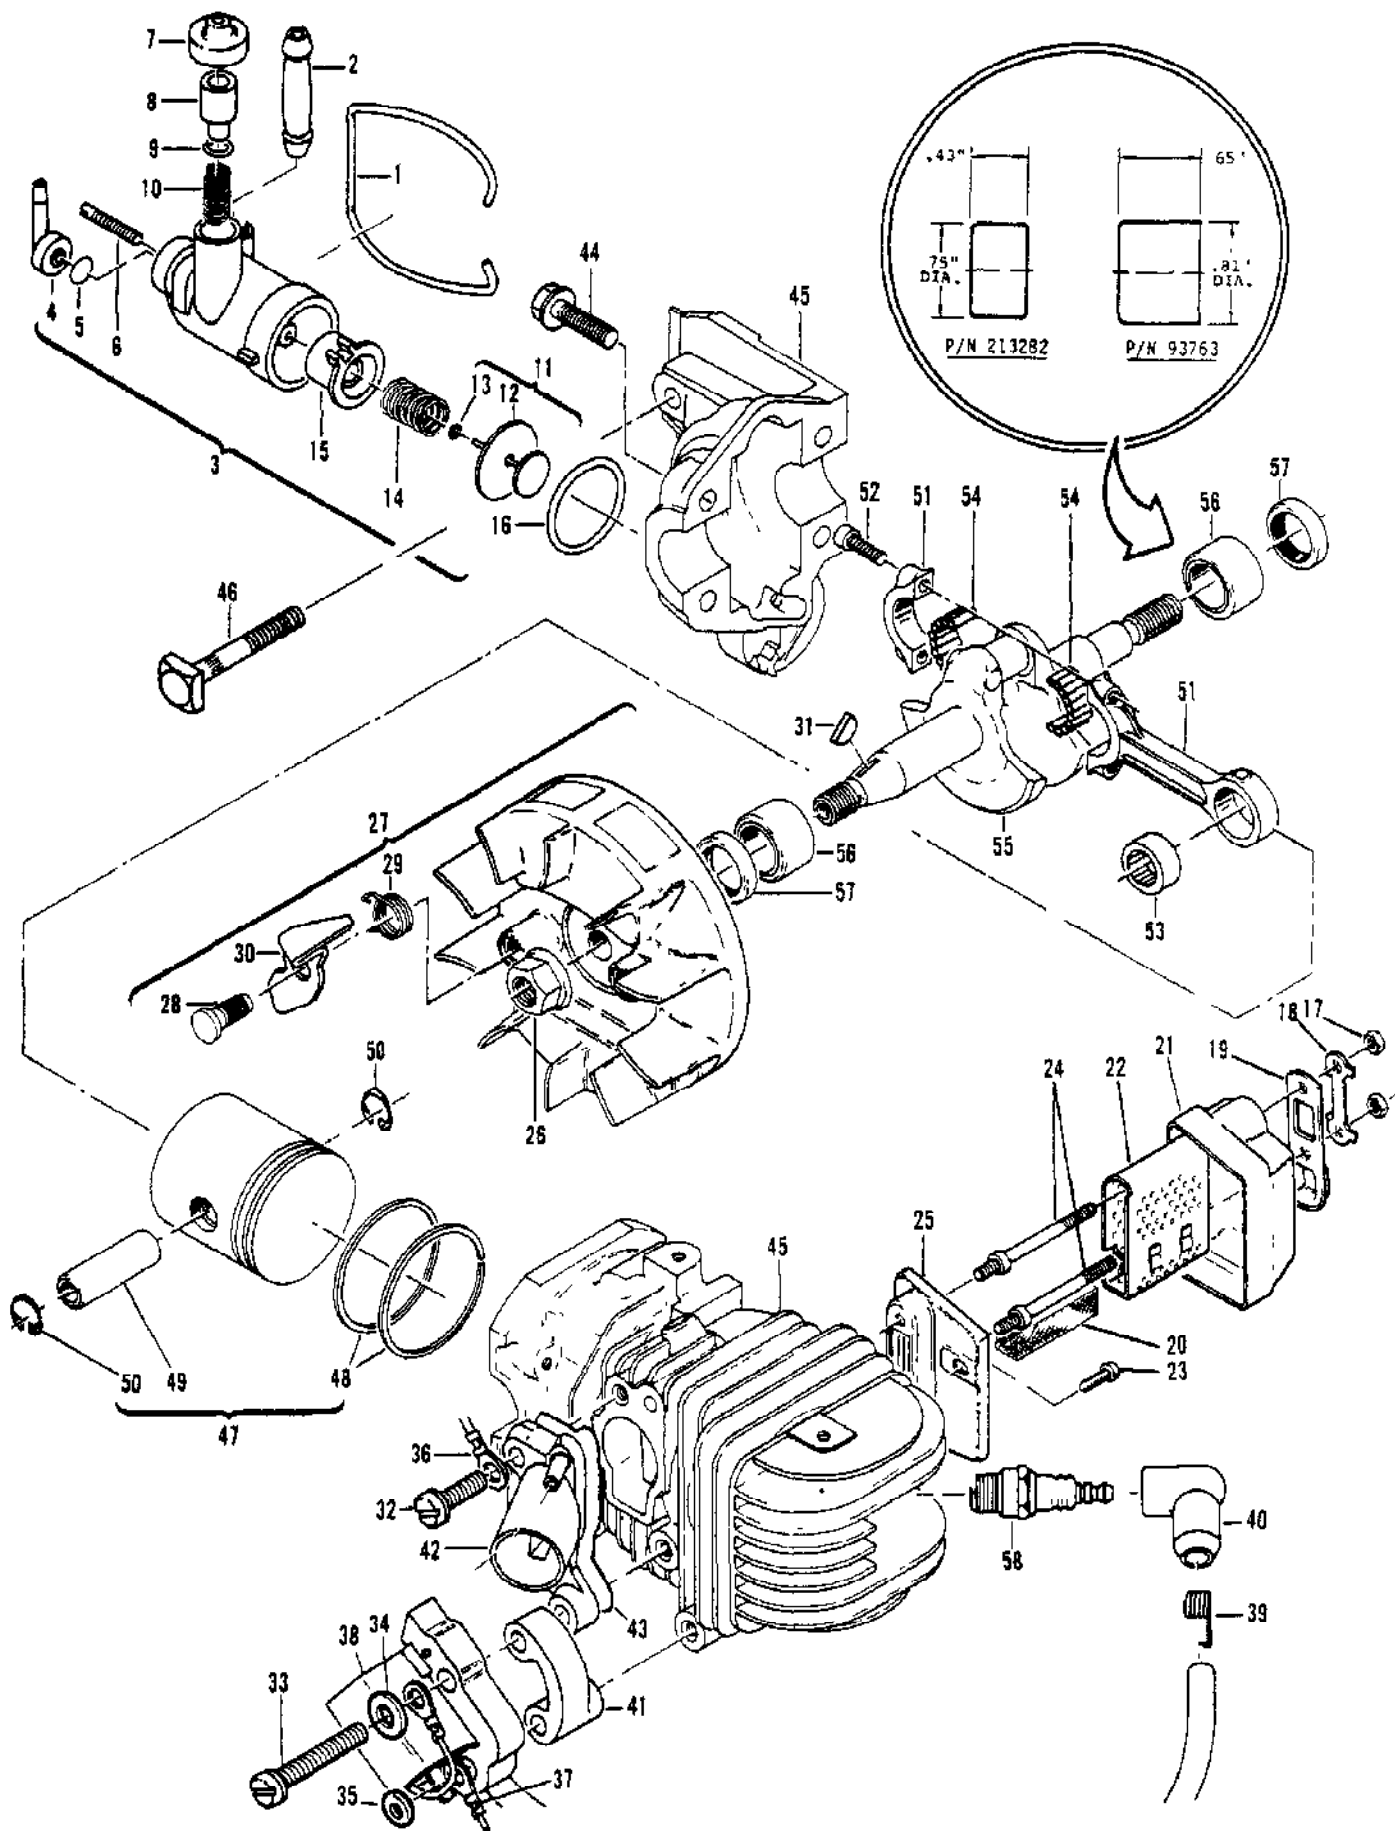

Ref #	Part Number	Qty	Description
1	93150	1	Bail
2	83898	1	Connector - Outlet
3	215194	1	Pump Assembly - Chain oiler
4	215196	1	Connector - Hose
5	94115	1	Valve - Oiler
6	93639	1	Screw - 6-40 x .800
7	215151	1	Cap - Oil pump
8	93301	1	Plunger - Oil pump
9	105614	1	"O" Ring - .239 x .070
10	93632	1	Spring
11	92204	1	Piston Assembly - Oiler
12	85769	1	Ring - Oil pump piston
13	105603	1	"O" Ring - .114 x .070
14	83891	1	Spring - Return
15	83890	1	Sleeve - Oil pump
16	110653	1	"O" Ring
17	215871	2	Nut - Muffler
18	215471	1	Plate - Lock
19	215472	1	Deflector - Exhaust
20	215872	1	Screen - Spark arrester
21	215774	1	Cover
22	215776	1	Baffle
23	213369	1	Screw
24	215757	2	Bolt - Shoulder
25	215773	1	Base
26	120043	1	Nut - Hx Flg M8 x 1.25
27	94513	1	Flywheel/Pawl Assembly
28	68796	2	Pin - Starter pawl
29	67814	2	Spring - Pawl
30	94493	2	Pawl - Starter
31	102164	1	Key - Woodruff
32	120027	1	Screw - Pan hd M5 x 18 (SEMS)
33	120112	2	Screw - Skt hd M5 x 40
34	24236	1	Washer - Special
35	214279	1	Washer - Tab
36	93514A	1	Wire Assembly - Ground
37	93795	1	Wire Assembly - Ground
38	95590	1	Electronic Ignition Assembly
39	102556	1	Connector - Spark plug
40	95266	1	Boot - Spark plug
41	214356	1	Spacer - Coil
42	215601	1	Manifold - Carburetor
43	92778	1	Gasket - Insulator
44	120097	4	Screw - Hx hd W/H M5 x 25
45	215943	1	Cylinder/Crankcase Assembly
46	92777	1	Bolt - Bar mounting
47	94660	1	Piston Assembly
48	94136	1	Ring Set
49	92836	1	Pin - Piston
50	111026	2	Ring - Snap
51	94135	1	Connecting Rod Assembly
52	94654	2	Screw - Connecting rod
53	110984	1	Bearing - Needle
54	68095	1	Roller - Needle (Set of 20)
55	92750	1	Crankshaft