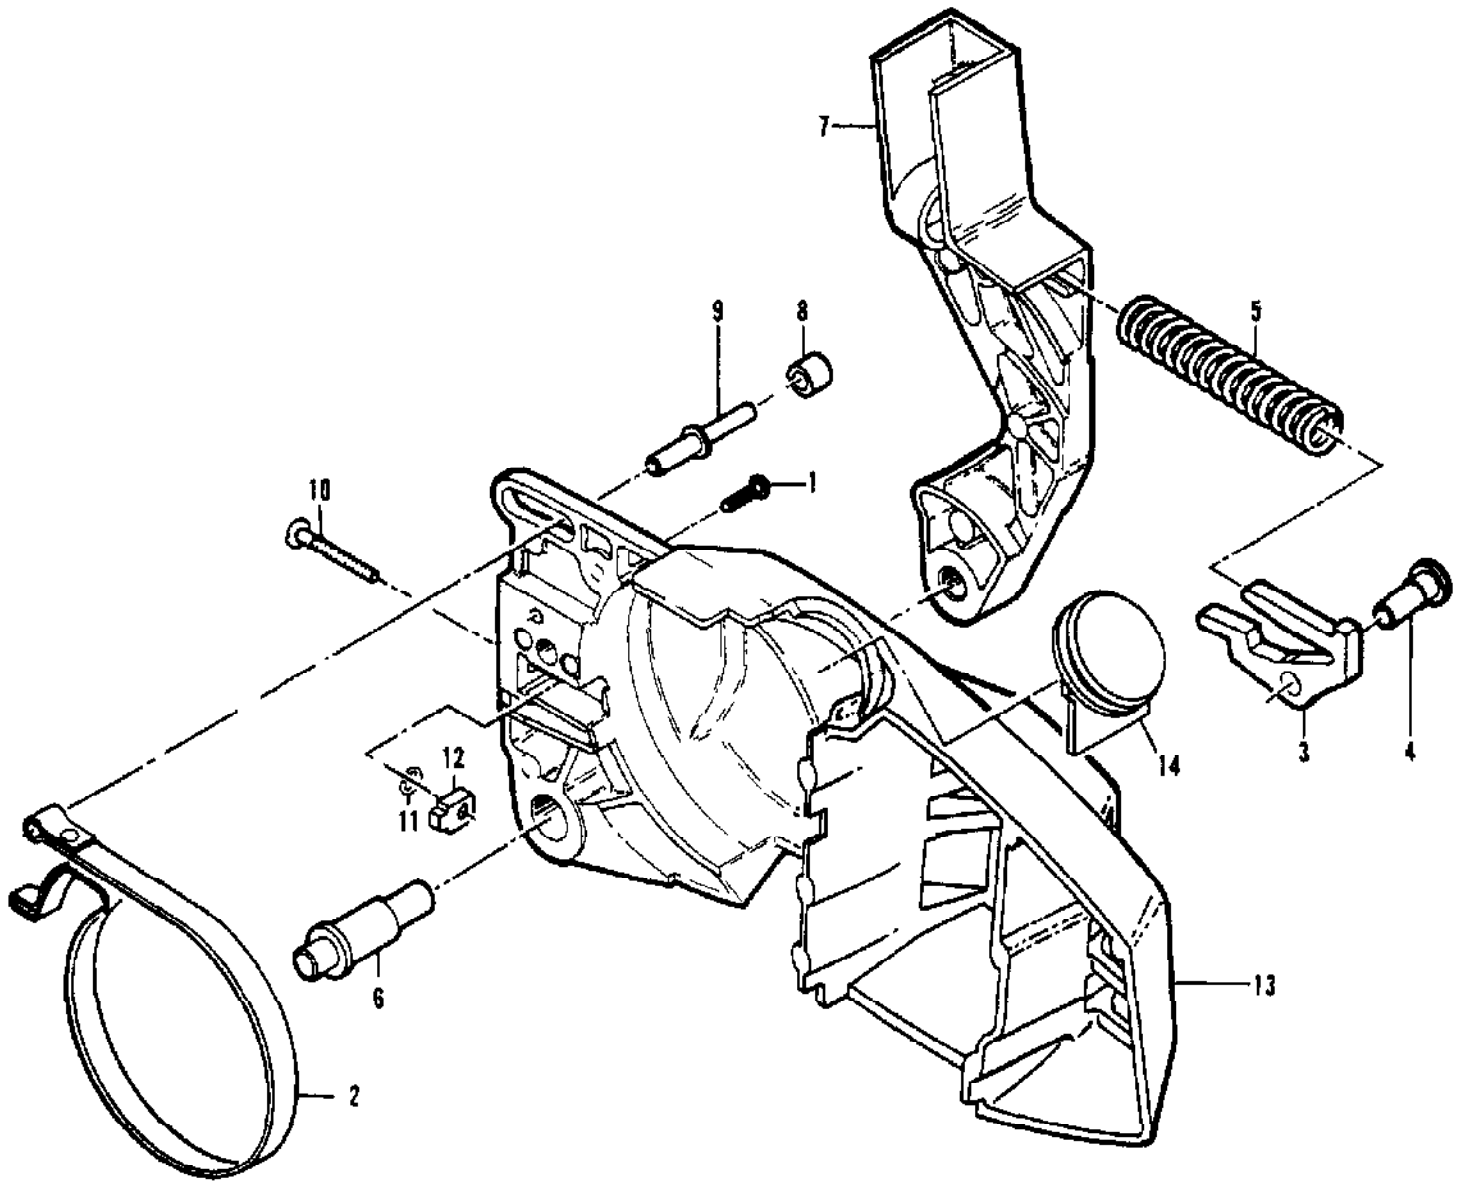

Ref #	Part Number	Qty	Description
	215474	1	CHAIN BRAKE Assembly
1	111047	1	Screw - Pan hd 8-32 x 5/8
2	94709	1	Band - Brake
3	94006	1	Latch
4	93602	1	Pivot - Latch
5	94007	1	Spring - Compression
6	92482	1	Pivot - Lever
7	93159	1	Lever - Actuating
8	214368	1	Bearing - Roller
9	213907	1	Pin - Roller
10	90658	1	Screw - Adjusting
11	110907	1	Ring - Retaining
12	84929	1	Nut - Bar adjusting
13	215778	1	Housing - Brake
14	93528A	1	Cover - AUTO SHARP