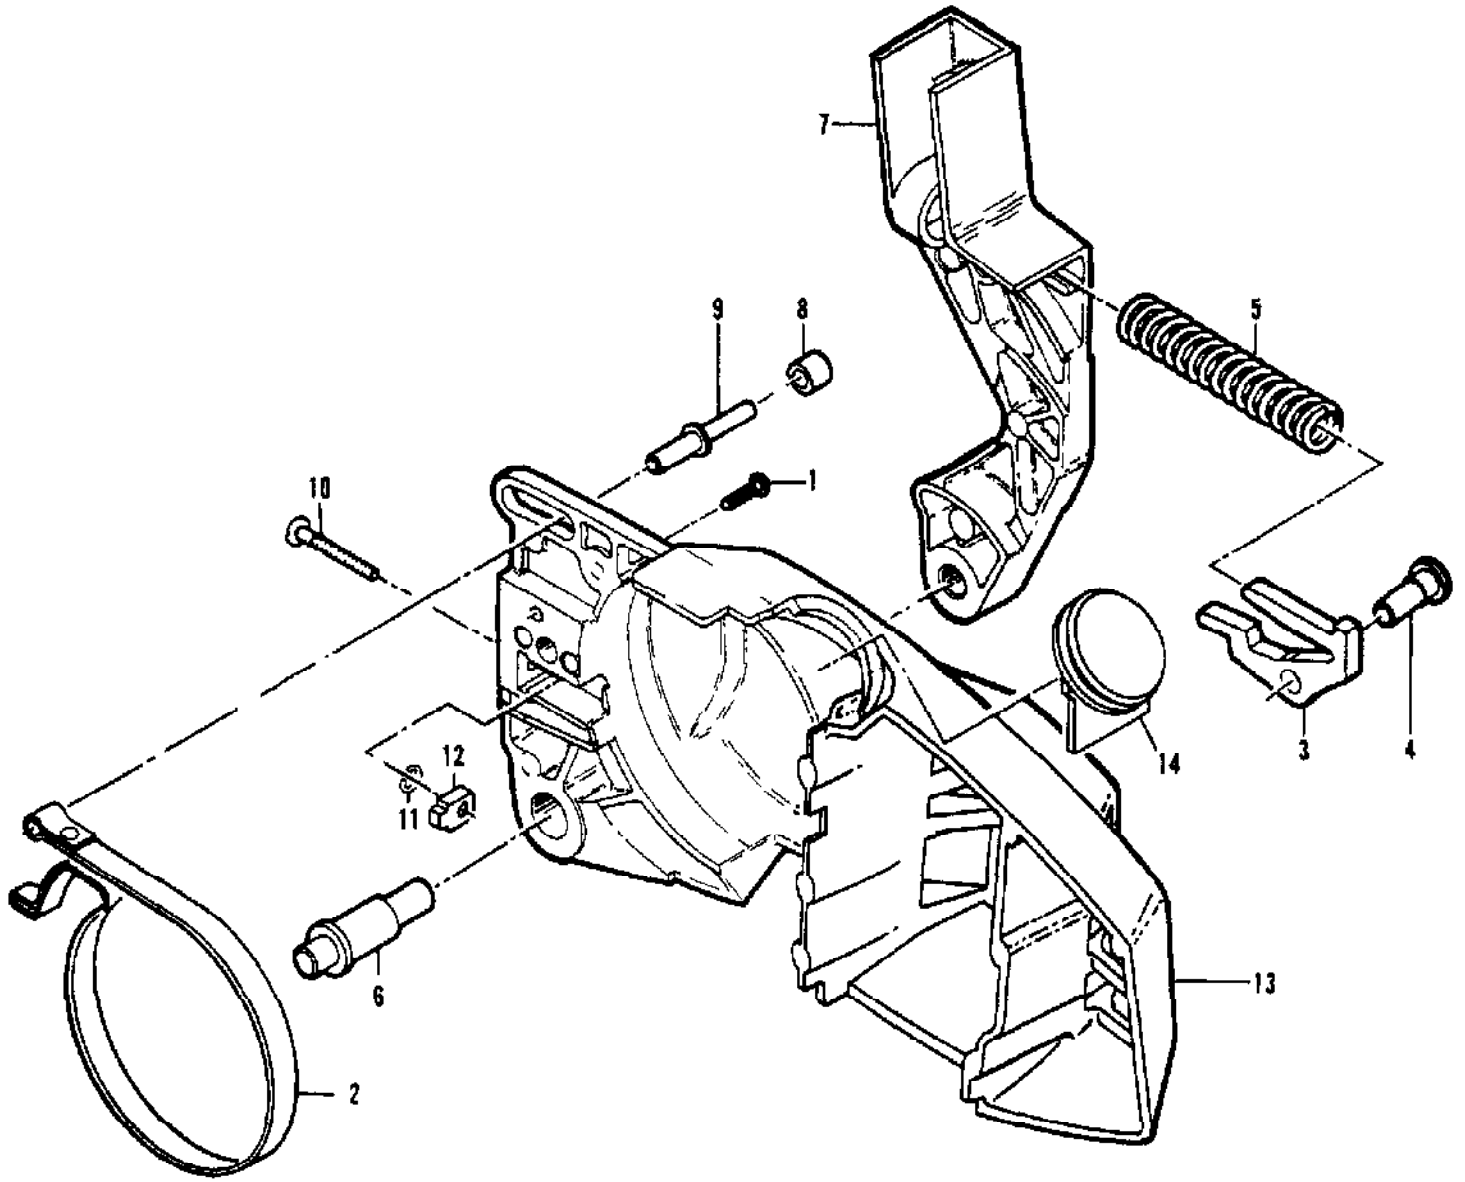

Ref #	Part Number	Qty	Description
	215474	1	CHAIN BRAKE Assembly
1	111047	1	Screw - Pan hd 8-32 x 5/8
2	94709	1	Band - Brake
3	94006	1	Latch
4	93602	1	Pivot - Latch
5	94007	1	Spring - Compression
6	92482	1	Pivot - Lever
7	93159	1	Lever - Actuating
8	214368	1	Bearing - Roller
9	213907	1	Pin - Roller
10	90658	1	Screw - Adjusting
11	110907	1	Ring - Retaining
12	84929	1	Nut - Bar adjusting
13	215778	1	Housing - Brake
14	93528A	1	Cover - AUTO SHARP