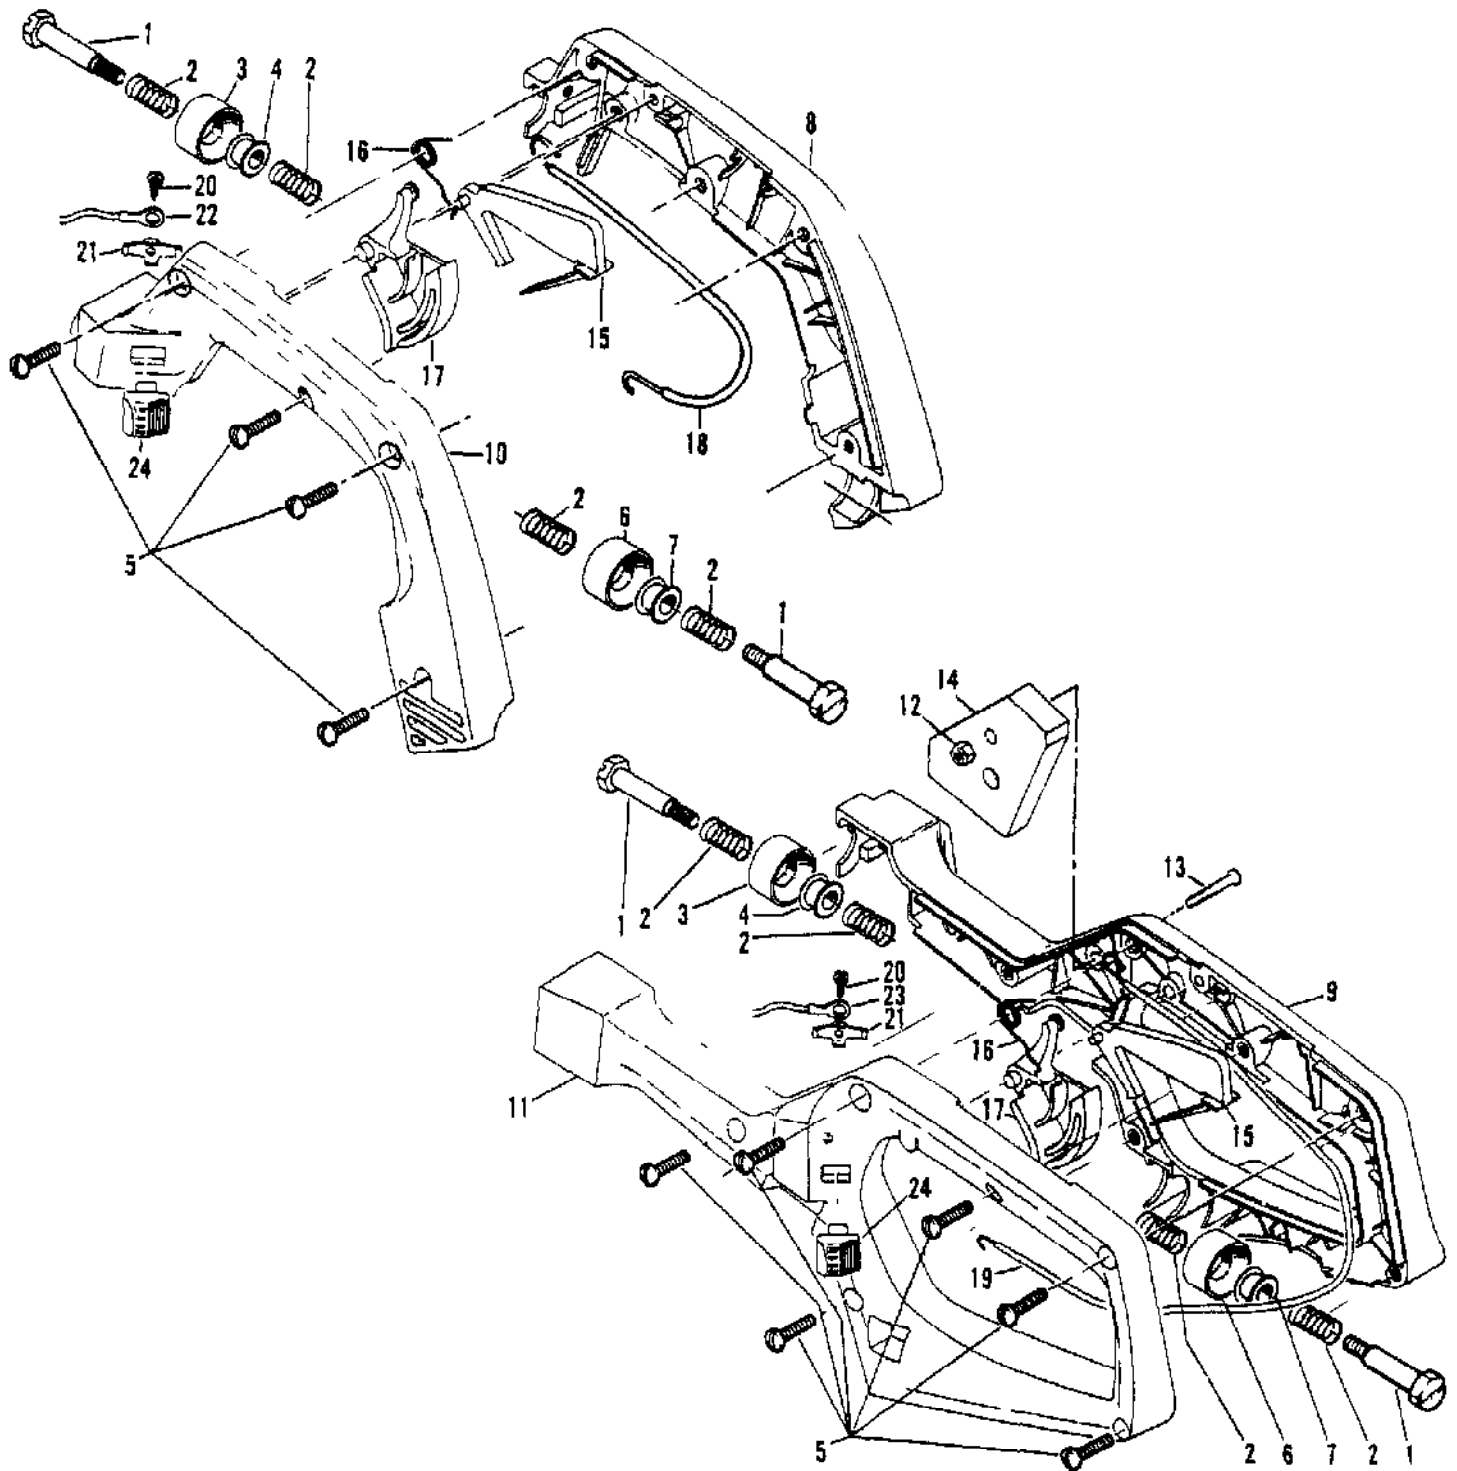

Ref #	Part Number	Qty	Description
1	93529	2	Bolt - Shoulder
2	93530A	4	Spring - Mount
3	92704	1	Mount
4	94038	1	Hub - Mount
	213230		Handle Assembly
	213231		Handle Assembly
	213235		Handle Assembly
5	111032	A/R	Screw - Pan hd 10-16 x 5/8
6	92704	1	Mount
7	94038	1	Hub - Mount
8	213229	1	Handle - Right half
9	213224	1	Handle - Long right
10	213228	1	Handle - Left half
11	213226	1	Handle - Long left
12	101326	1	Nut - Hx lock 10-24
13	104400	1	Screw - Pan hd 10-24 x 1-1/4
14	95042	1	Weight - Handle
15	93310	1	Trigger - Safety
16	93515	1	Spring - Trigger
17	213232	1	Trigger - Throttle
18	213234	1	Wire Assembly - Throttle
19	213233	1	Wire Assembly - Throttle
20	110706	1	Screw - Pan hd 8-18 x 1/2
21	62451	1	Contact - Ignition switch
22	93505A	1	Wire - Stop switch (PM 310/320)
23	94039	1	Wire - Stop switch (PM 330/340)
24	68846	1	Button - Stop switch