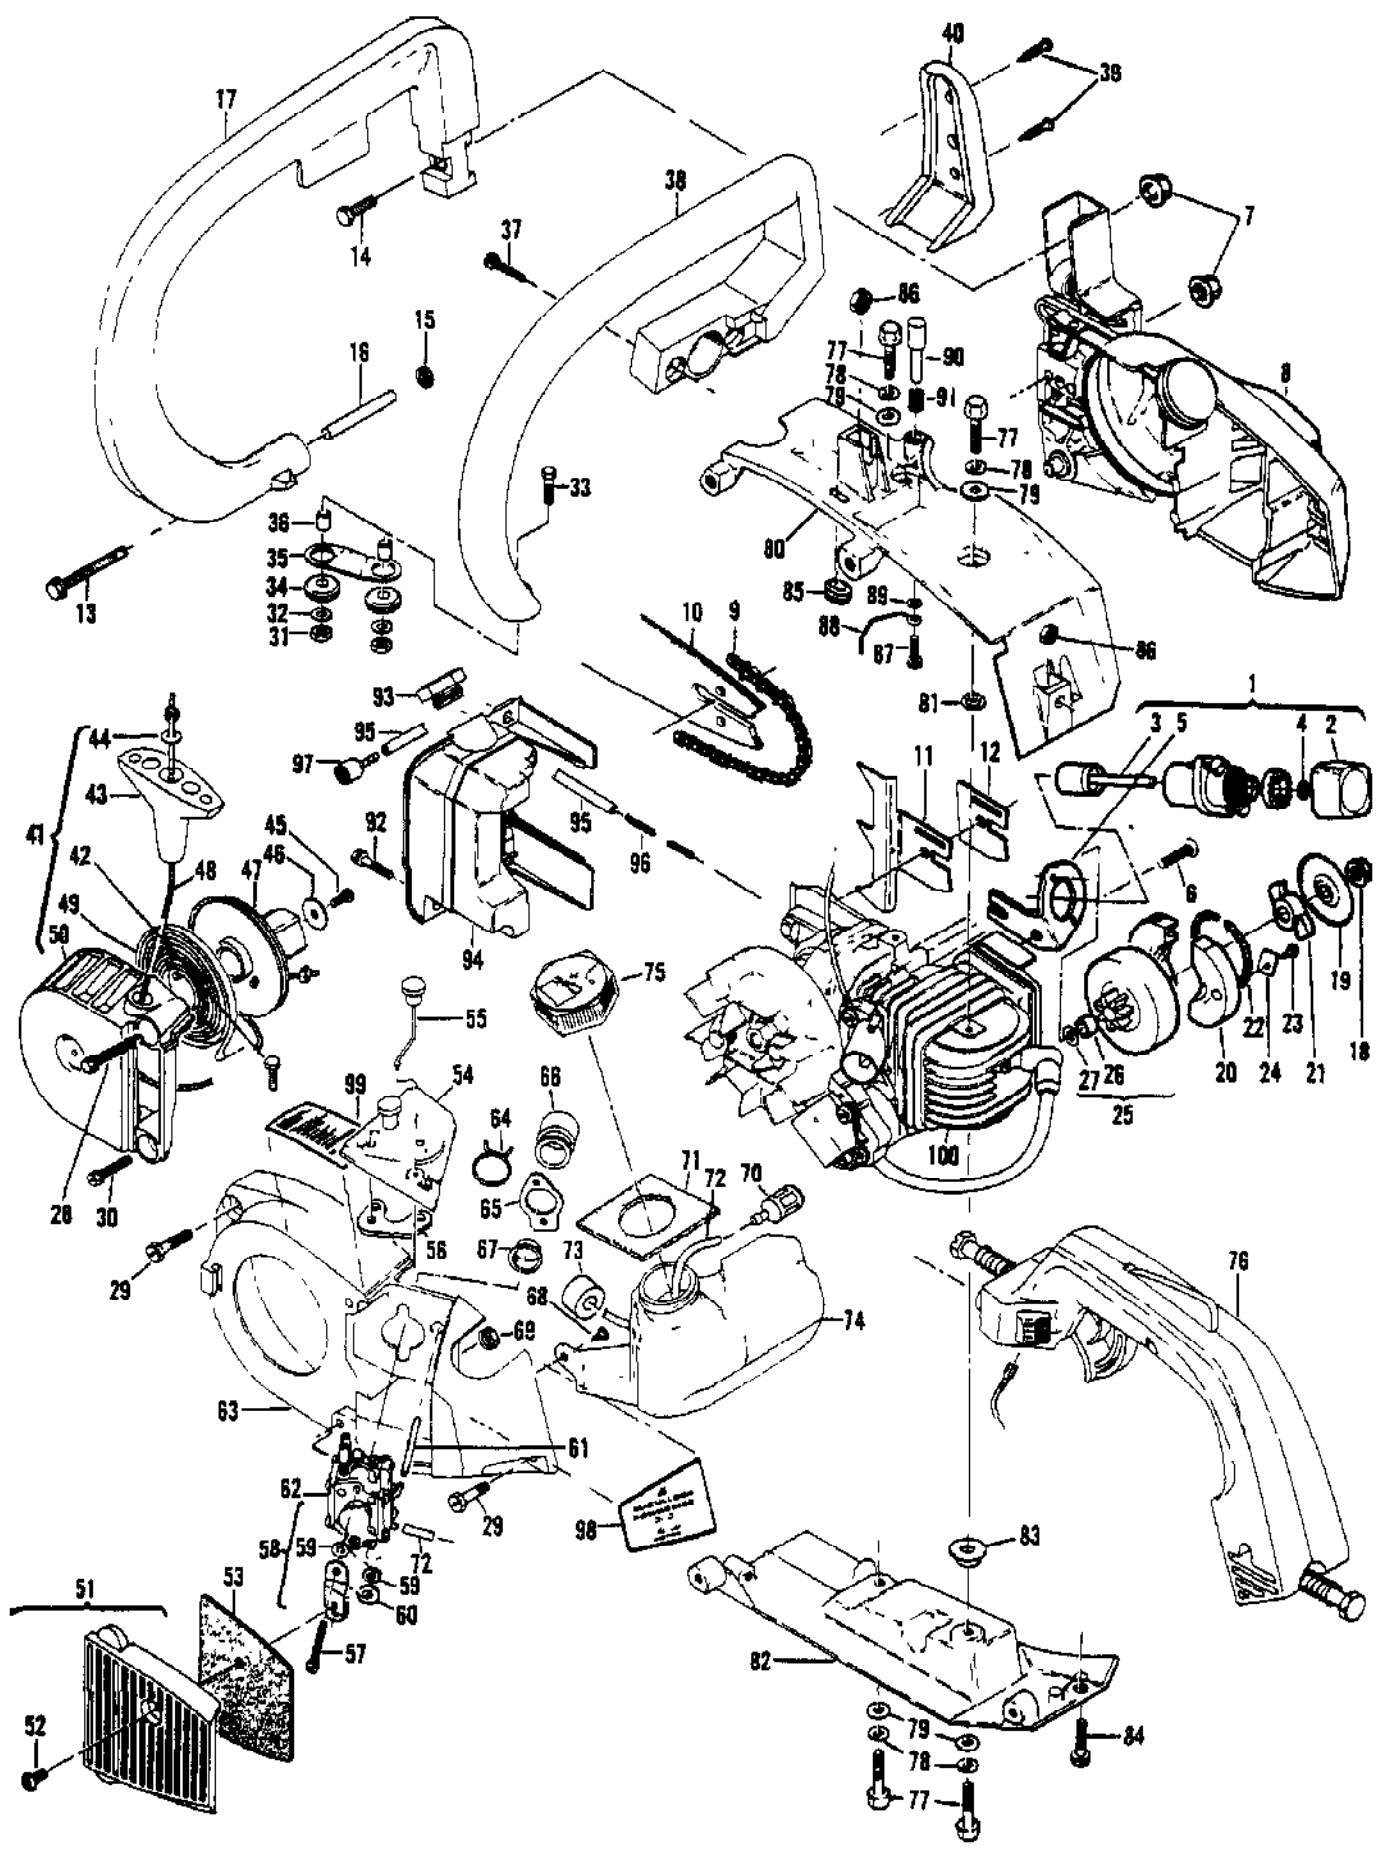

Ref #	Part Number	Qty	Description
	94496	1	Carburetor Asy (Zama)
1	94205	1	Shaft Asy - Throttle
2	91802	1	Spring - Throttle return
3	91803	1	Plate - Throttle
4	91804	1	Screw - Plate (M3)
5	91805	1	"E" Ring
6	91824	1	Kit - Diaphragm & Gaskets
7	94206	1	Cover Asy - Pump
8		1	Screw - Idle speed
9		1	Insert - Friction
10	91809	4	Screw - Pump cover (M4)
11	91810	1	Needle - Inlet
12	91811	1	Spring - Lever
13	91812	1	Lever - Inlet needle
14	91813	1	Pin - Lever
15	91814	1	Screw - Lever pin (M3)
16	91815	1	Diaphragm Asy - Metering
17	91816	1	Cover - Diaphragm
18	91817	4	Screw - Diaphragm cover (M3)
19	94209	1	Screw - Idle adjust
20	94208	1	Screw - Main adjust
21	91819	2	Spring - Needle
22	91820	1	Screen - Filter
23	91821	1	Gasket - Metering diaphragm
24	92097	1	Welsh Plug
25	93950	1	Orifice - Main fuel

Ref #	Part Number	Qty	Description
	215474	1	CHAIN BRAKE Assembly
1	111047	1	Screw - Pan hd 8-32 x 5/8
2	94709	1	Band - Brake
3	94006	1	Latch
4	93602	1	Pivot - Latch
5	94007	1	Spring - Compression
6	92482	1	Pivot - Lever
7	93159	1	Lever - Actuating
8	214368	1	Bearing - Roller
9	213907	1	Pin - Roller
10	90658	1	Screw - Adjusting
11	110907	1	Ring - Retaining
12	84929	1	Nut - Bar adjusting
13	215778	1	Housing - Brake
14	93528A	1	Cover - AUTO SHARP