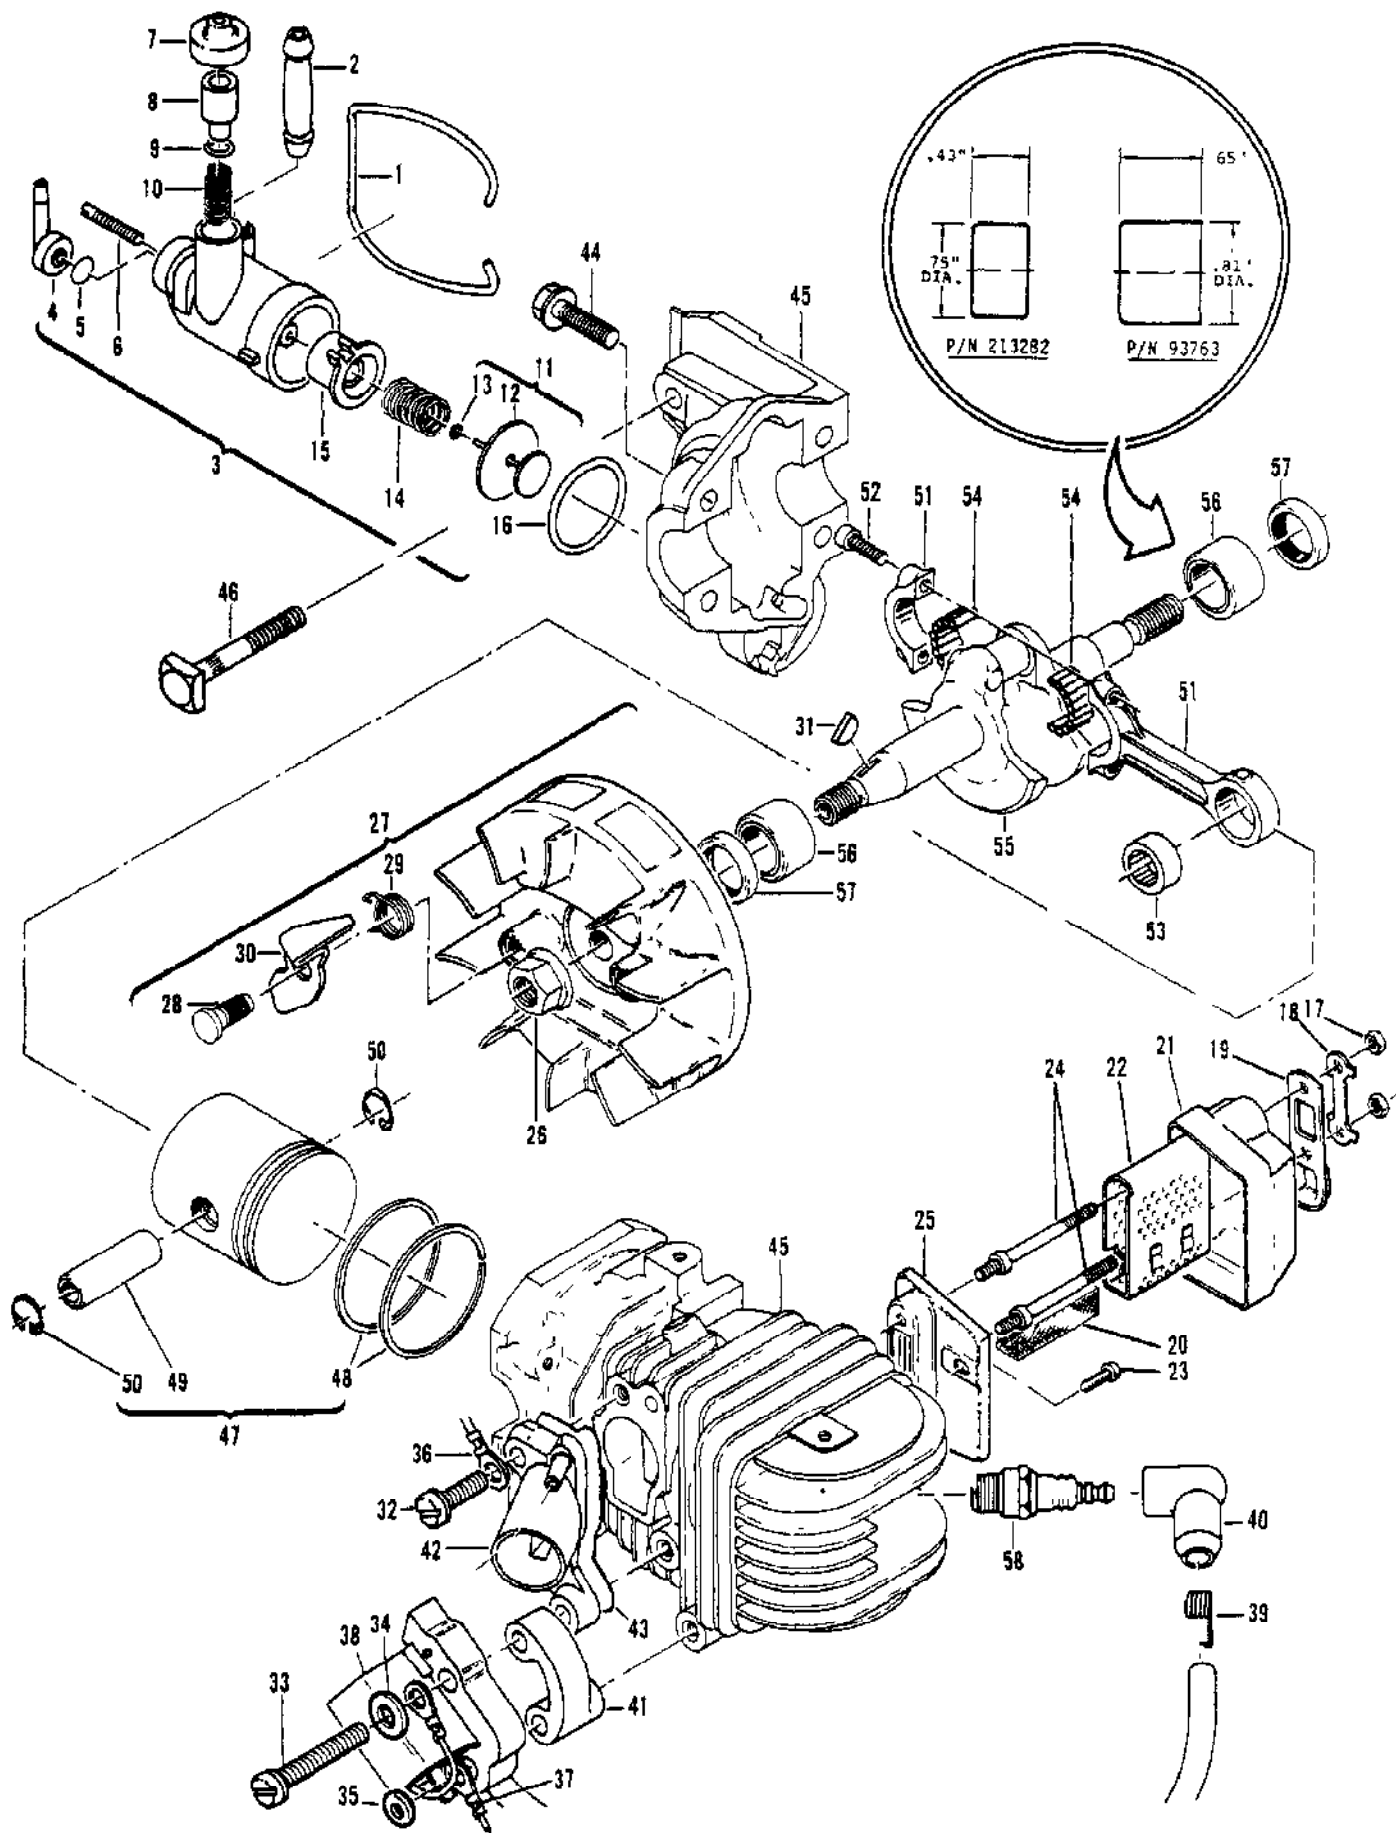

Ref #	Part Number	Qty	Description
1	93150	1	Bail
2	83898	1	Connector - Outlet
3	215194	1	Pump Assembly - Chain oiler
4	215196	1	Connector - Hose
5	94115	1	Valve - Oiler
6	93639	1	Screw - 6-40 x .800
7	215151	1	Cap - Oil pump
8	93301	1	Plunger - Oil pump
9	105614	1	"O" Ring - .239 x .070
10	93632	1	Spring
11	92204	1	Piston Assembly - Oiler
12	85769	1	Ring - Oil pump piston
13	105603	1	"O" Ring - .114 x .070
14	83891	1	Spring - Return
15	83890	1	Sleeve - Oil pump
16	110653	1	"O" Ring
17	215871	2	Nut - Muffler
18	215471	1	Plate - Lock
19	215472	1	Deflector - Exhaust
20	215872	1	Screen - Spark arrester
21	215774	1	Cover
22	215776	1	Baffle
23	213369	1	Screw
24	215757	2	Bolt - Shoulder
25	215773	1	Base
26	120043	1	Nut - Hx Flg M8 x 1.25
27	94513	1	Flywheel/Pawl Assembly
28	68796	2	Pin - Starter pawl
29	67814	2	Spring - Pawl
30	94493	2	Pawl - Starter
31	102164	1	Key - Woodruff
32	120027	1	Screw - Pan hd M5 x 18 (SEMS)
33	120112	2	Screw - Skt hd M5 x 40
34	24236	1	Washer - Special
35	214279	1	Washer - Tab
36	93514A	1	Wire Assembly - Ground
37	93795	1	Wire Assembly - Ground
38	95590	1	Electronic Ignition Assembly
39	102556	1	Connector - Spark plug
40	95266	1	Boot - Spark plug
41	214356	1	Spacer - Coil
42	215601	1	Manifold - Carburetor
43	92778	1	Gasket - Insulator
44	120097	4	Screw - Hx hd W/H M5 x 25
45	215943	1	Cylinder/Crankcase Assembly
46	92777	1	Bolt - Bar mounting
47	94660	1	Piston Assembly
48	94136	1	Ring Set
49	92836	1	Pin - Piston
50	111026	2	Ring - Snap
51	94135	1	Connecting Rod Assembly
52	94654	2	Screw - Connecting rod
53	110984	1	Bearing - Needle
54	68095	1	Roller - Needle (Set of 20)
55	92750	1	Crankshaft