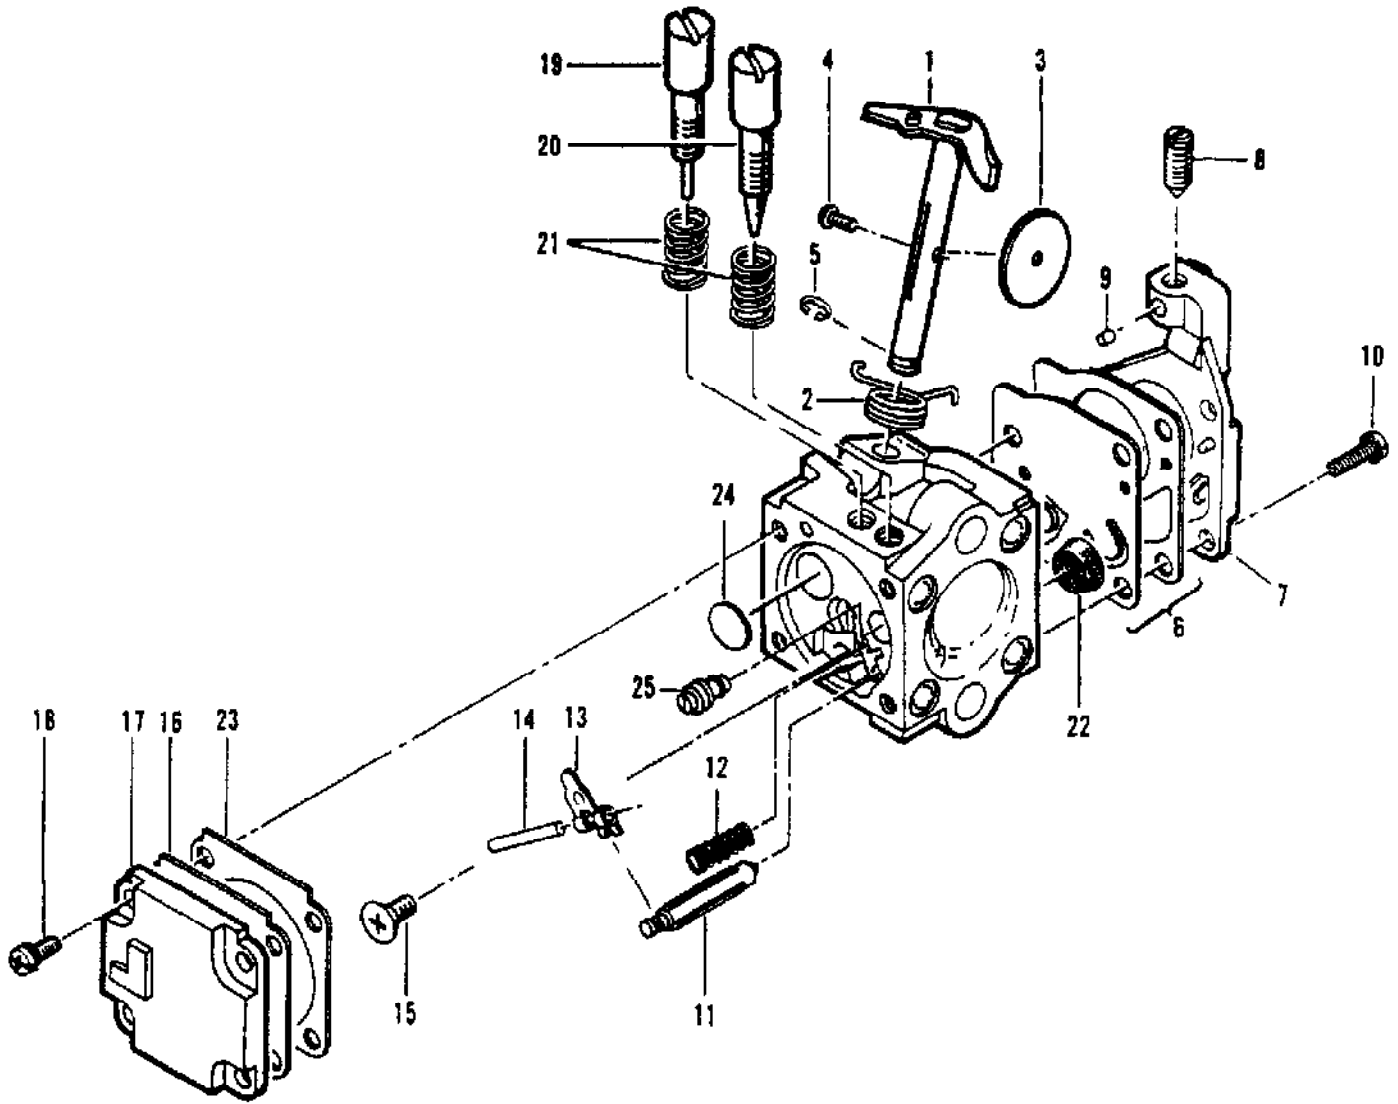

Ref #	Part Number	Qty	Description
	94496	1	Carburetor Asy (Zama)
1	94205	1	Shaft Asy - Throttle
2	91802	1	Spring - Throttle return
3	91803	1	Plate - Throttle
4	91804	1	Screw - Plate (M3)
5	91805	1	"E" Ring
6	91824	1	Kit - Diaphragm & Gaskets
7	94206	1	Cover Asy - Pump
8		1	Screw - Idle speed
9		1	Insert - Friction
10	91809	4	Screw - Pump cover (M4)
11	91810	1	Needle - Inlet
12	91811	1	Spring - Lever
13	91812	1	Lever - Inlet needle
14	91813	1	Pin - Lever
15	91814	1	Screw - Lever pin (M3)
16	91815	1	Diaphragm Asy - Metering
17	91816	1	Cover - Diaphragm
18	91817	4	Screw - Diaphragm cover (M3)
19	94209	1	Screw - Idle adjust
20	94208	1	Screw - Main adjust
21	91819	2	Spring - Needle
22	91820	1	Screen - Filter
23	91821	1	Gasket - Metering diaphragm
24	92097	1	Welsh Plug
25	93950	1	Orifice - Main fuel