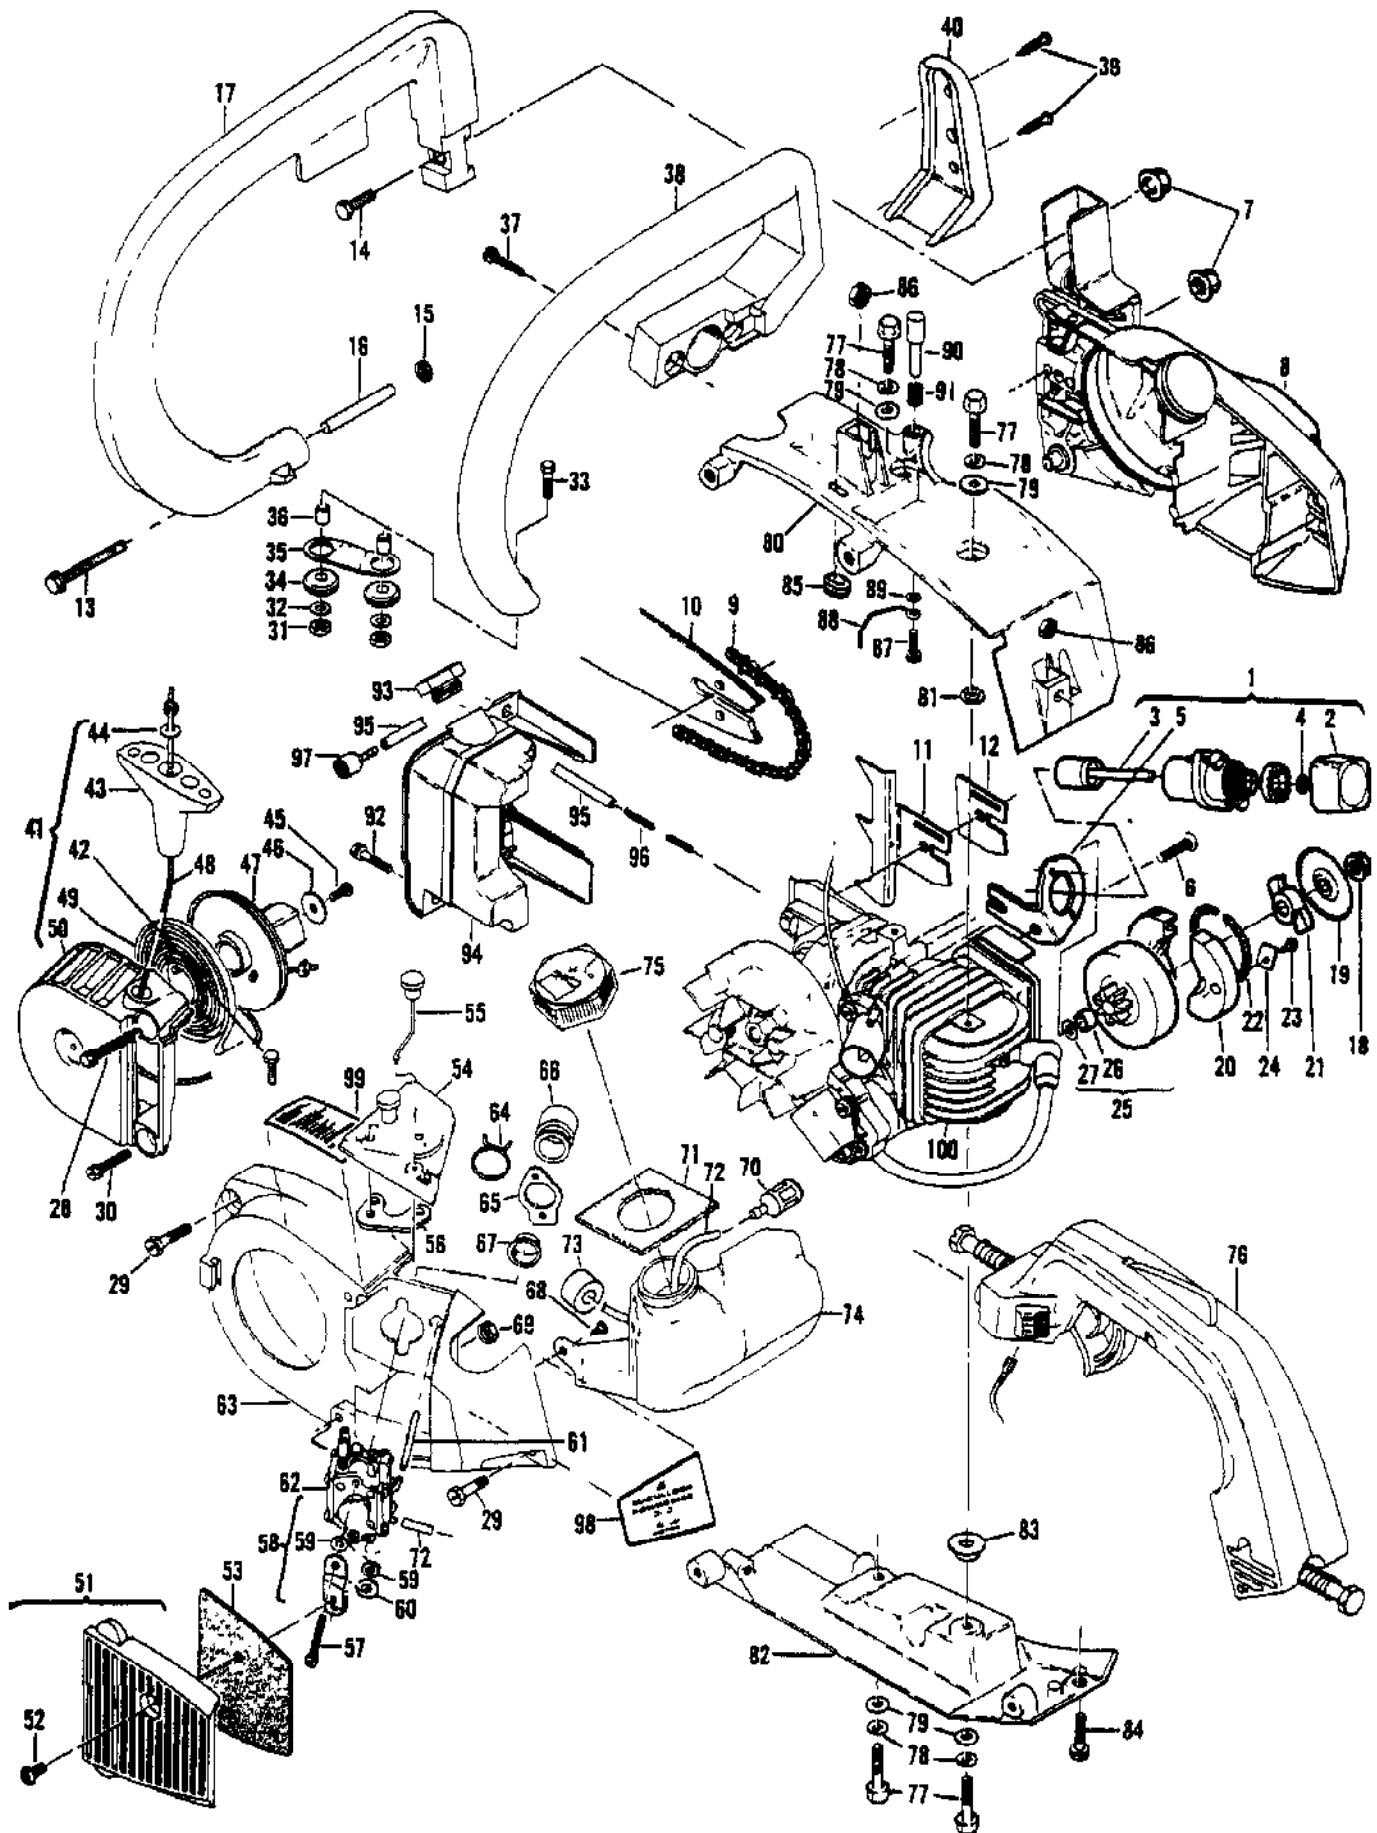

Ref #	Part Number	Qty	Description
	215474	1	CHAIN BRAKE Assembly
1	111047	1	Screw - Pan hd 8-32 x 5/8
2	94709	1	Band - Brake
3	94006	1	Latch
4	93602	1	Pivot - Latch
5	94007	1	Spring - Compression
6	92482	1	Pivot - Lever
7	93159	1	Lever - Actuating
8	214368	1	Bearing - Roller
9	213907	1	Pin - Roller
10	90658	1	Screw - Adjusting
11	110907	1	Ring - Retaining
12	84929	1	Nut - Bar adjusting
13	215778	1	Housing - Brake
14	93528A	1	Cover - AUTO SHARP