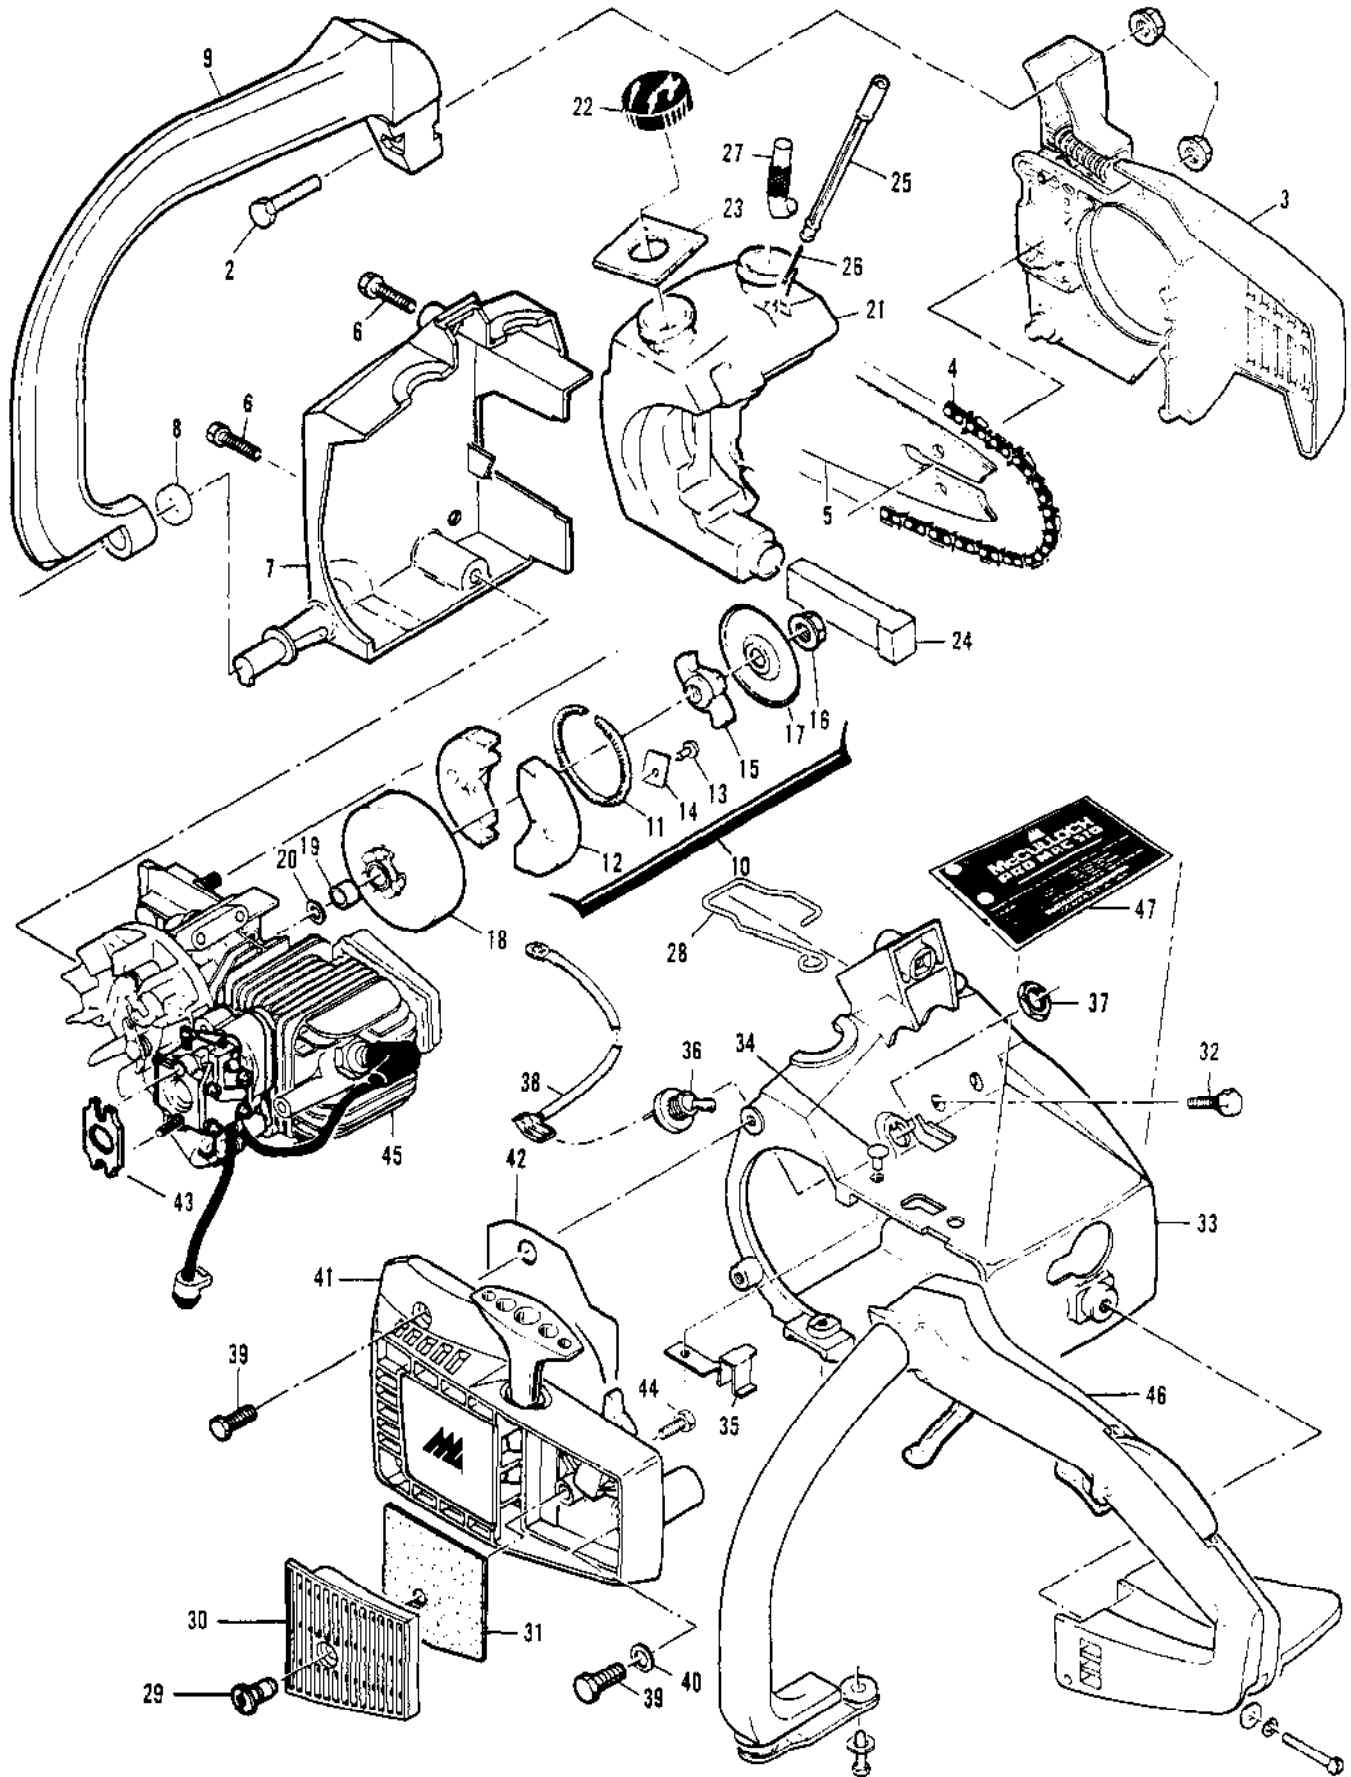

Ref #	Part Number	Qty	Description
1	110676	2	Nut-Hx 1/4-28
2	110972	1	Screw-Hx 1/4-28 x 3/4
3			CHAIN BRAKE ASY See "Chain Brake Assembly" illustration and parts list.
4		1	Chain Asy See Bar & Chain Combinations parts list.
5		1	Bar See Bar & Chain Combinations parts list.
6	110639	2	Screw-Hx hd 12-24 x 1
7	92863		Cover-Fuel & Oil tank
8	93194A	1	Washer-Rubber
9	92480	1	Lever-Handguard
10	213278	1	Clutch Kit
10	213277	1	Clutch Asy
11	93608	1	Spring Asy
12		2	Shoe-Clutch
13	110957	2	Rivet
14	85064	2	Plate
15	94247	1	Rotor
15	94247	1	Rotor Kit
16	94244	1	Nut-Clutch
17	94243	1	Plate-Dust
18	85504	1	Drum & Spkt Asy - .250P
19	67650	1	Bearing-Spkt
18	95197	1	Drum/Spkt/Brng Asy - .375P
19	91222	1	Kit-Needle brng
20	67303	1	Washer-Sprocket
21	91454A	1	Tank Kit-Fuel & Oil
22	91283	2	Cap-Fuel & Oil (unvented)
23	91148	1	Seal-Fuel vent
24	84956	1	Pickup-Fuel
25	83900A	1	Piston-Pulse Oiler
26	83946	1	Spring-Piston
27	85557	1	Body-Oiler
28	93295	1	Rod-Oiler
29	89070	1	Nut-Air cleaner cover
30	89069	1	Cover-Air cleaner
31	92410	1	Filter-Air
32	110953	3	Screw-Hx hd 12-24 x 5/8
33	89051B	1	Shroud
33	213822	1	Shroud/Latch Asy
34	111007	1	Rivet
35	93912	1	Spring-Throttle latch
36	92649	1	Kit-Ignition switch
37	104810	1	Nut-Hx 15/32-32
38	69344	1	Wire Asy-Ignition
39	110953	3	Screw-Hx hd 12-24 x 5/8
40	110882	1	Washer
41			Starter Asy See "Starter Assembly" illustration and parts list.
42	93236	1	Deflector-Air
43	94142	1	Gasket-Starter housing
44	102762	1	Screw-Hx hd 10-24 x 1/2
45			Powerhead Asy See "Powerhead Assembly" illustration and parts list.