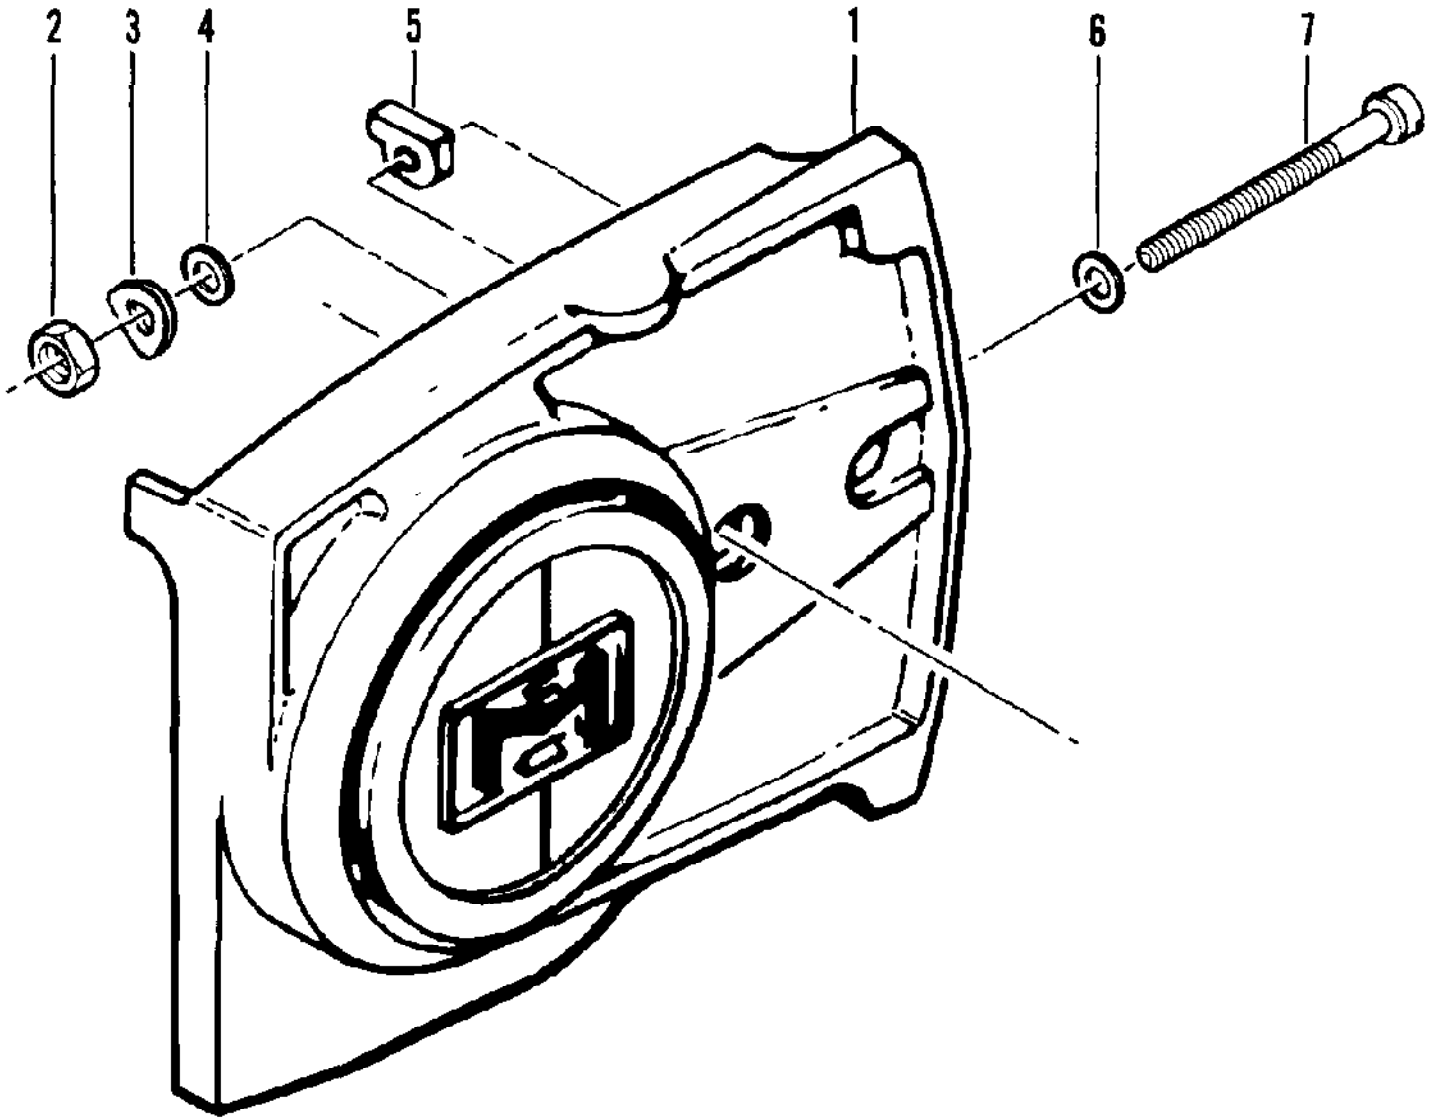

No
Diagram
Available

Parts List
Only

Ref #	Part Number	Qty	Description
	63541		Bar - 16" Mac 10
	62556N		Chain Asy - 16" PM 358
	86780N		Chain Asy - 16" PM 378
	87143N		Chain Asy - 16" SM 378
	89909N		Chain Asy - 16" SPR 378G
	89502		Bar - 16" Mac 10
	89521N		Chain Asy - 16" PM 350
	91090A		Bar - 16" Sprocket Nose
	87301N		Chain Asy - 16" SM 370
	88167N		Chain Asy - 16" PM 370G
	69210		Piston Asy - .020 in. oversize
	62813		Ring Set - Piston .020 in. oversize
	69211		Piston Asy - .030 in. oversize
	62812		Ring Set - Piston .030 in. oversize
	84453		Kit - Piston Tool
	86330		Kit - Spike
	102388		Screw - Hx hd 10-24 x 5/8
	101191		Nut - Hx 10-24
	90258		Kit - Tune Up
	86419		Guide - Timing
	69191		Kit - Pressure Test Adapter
	91226		Wrench - Flywheel
	63746		Wrench/Screwdriver
	68863		Kit - Pancake Reed Muffler
	89431		Kit - Spark Arrester Screen
	85933		Kit - Spark Arrester Screen
	63097		Spark Plug (Standard)
	63432		Spark Plug (Cooler)
	92896		Guard - Bar 16"
	93284		Case - Carrying

Ref #	Part Number	Qty	Description
	91278	1	CHAIN BRAKE Assembly
1	102500	1	Screw - Pan hd 10-24 x 1/2
2	91273	1	Washer - Special
3	91251A	1	Lever Assembly
4	91239	1	Spring
5	91235A	1	Latch Assembly
6	105738	1	Screw - Skt hd 1/4-20 x 7/8
7	91274	2	Washer - Special
8	91238A	1	Band
9	91249	1	Housing Assembly
10	110527	1	Screw - Fil hd 10-24 x 2-3/4
11	110264	1	Washer - #10
12	61705	1	Nut - Bar adjusting
13	100002	1	Washer - #10
14	102067	1	Nut - Hx 10-24
15	91246	1	Pin - Lever pivot
16	91245	1	Washer - Thrust

Ref #	Part Number	Qty	Description
1	84530	1	Clutch Guard Asy
2	102067	1	Nut - Hx 10-24
3	110387	1	Washer - Wavey
4	100002	1	Washer #10
5	61705	1	Nut - Bar adjustment
6	110264	1	Washer - #10
7	102144	1	Screw - Bar adjustment