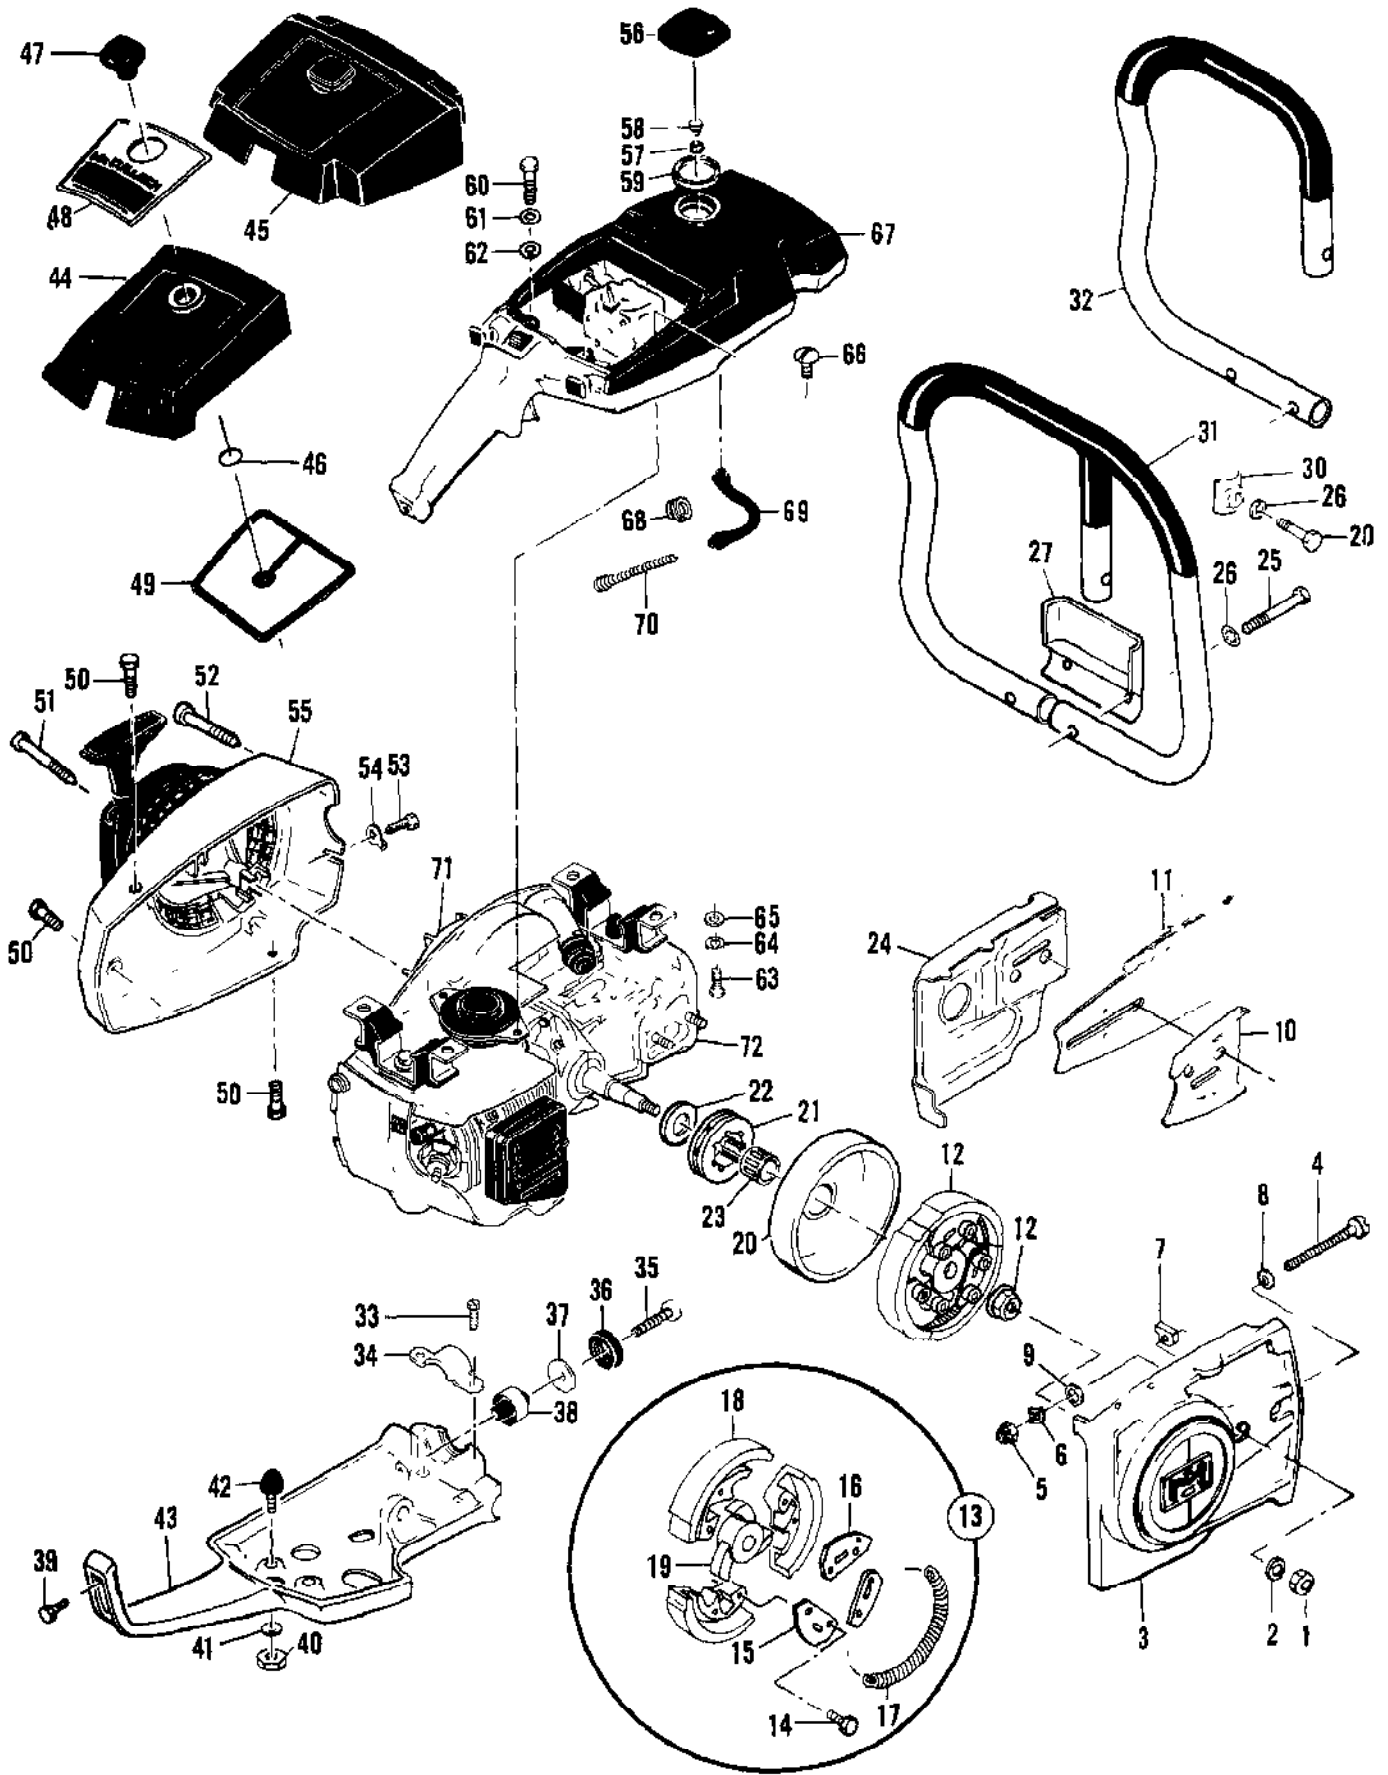

Ref #	Part Number	Qty	Description
1	110454	2	Nut - Hex 5/16-24
2	100440	2	Washer - 5/16
3	84530	1	Clutch Guard Assy
4	102144	1	Screw - Bar adjusting
5	102067	1	Nut - Hex 10-24
6	110387	1	Washer - Wavey
7	100002	1	Washer - #10
8	61705	1	Nut - Bar adjusting
9	110264	1	Washer - 3/16
10	64325	1	Plate - Bar protector
11		1	Bar & Chain Assy
12	110594	1	Nut - Hex 3/8-24 (R.H.)
	86113	1	Nut - Hex 3/8-24 (L.H.)
13	86464	1	Clutch Assy
14	110850	6	Screw - Hex hd 8-32 x 1/2
15	85363	2	Plate - Retainer
16	86409	1	Plate Assy - Retainer
17	86079	1	Spring - Clutch
18	86465	3	Shoe - Clutch
19	85397	1	Rotor - Clutch
20	86394		Drum - Clutch
21	86344		Sprocket (7-T .375) See models 600435B, C, D, J, S. Part numbers which have changed since the previous printing of the illustrated parts list covering these saws, are indicated by a dash (-) preceding the new part number.
	86144		Sprocket (7-T .404) See model 600435A. Part numbers which have changed since the previous printing of the illustrated parts list covering these saws, are indicated by a dash (-) preceding the new part number.
22	86395	1	Washer - Sprocket
23	110330	1	Bearing - Sprocket
24	84978	1	Shield - Sawdust
25	102433	2	Screw - Hex hd 10-24 x 1-5/8
26	101194	2	Lockwasher - #10
27	84798	1	Clamp - Frame
28	102130	1	Screw - Hex hd 1/4-20 x 1-1/2
29	100153	1	Lockwasher - 1/4
30	63484	1	Clamp - Frame
31	84571	1	Frame & Grip Assy See models 600435C, D, A
32	87733	1	Frame & Grip Assy See models 600435B, J, S. Part numbers which have changed since the previous printing of the illustrated parts list covering these saws, are indicated by a dash (-) preceding the new part number.
33	104950	2	Screw - Hex hd 10-24 x 5/8 (SEMS)
34	83819	1	Clamp - Lower mount
35	110679	1	Screw - Hex hd 1/4-20 x 2
36	84661	1	Grommet
37	110845	1	Washer - 1/4
38	85898	1	Mount - Lower
39	101977	1	Screw - Fil hd 1/4-20 x 3/4
40	105367	2	Nut - Hex 10-24