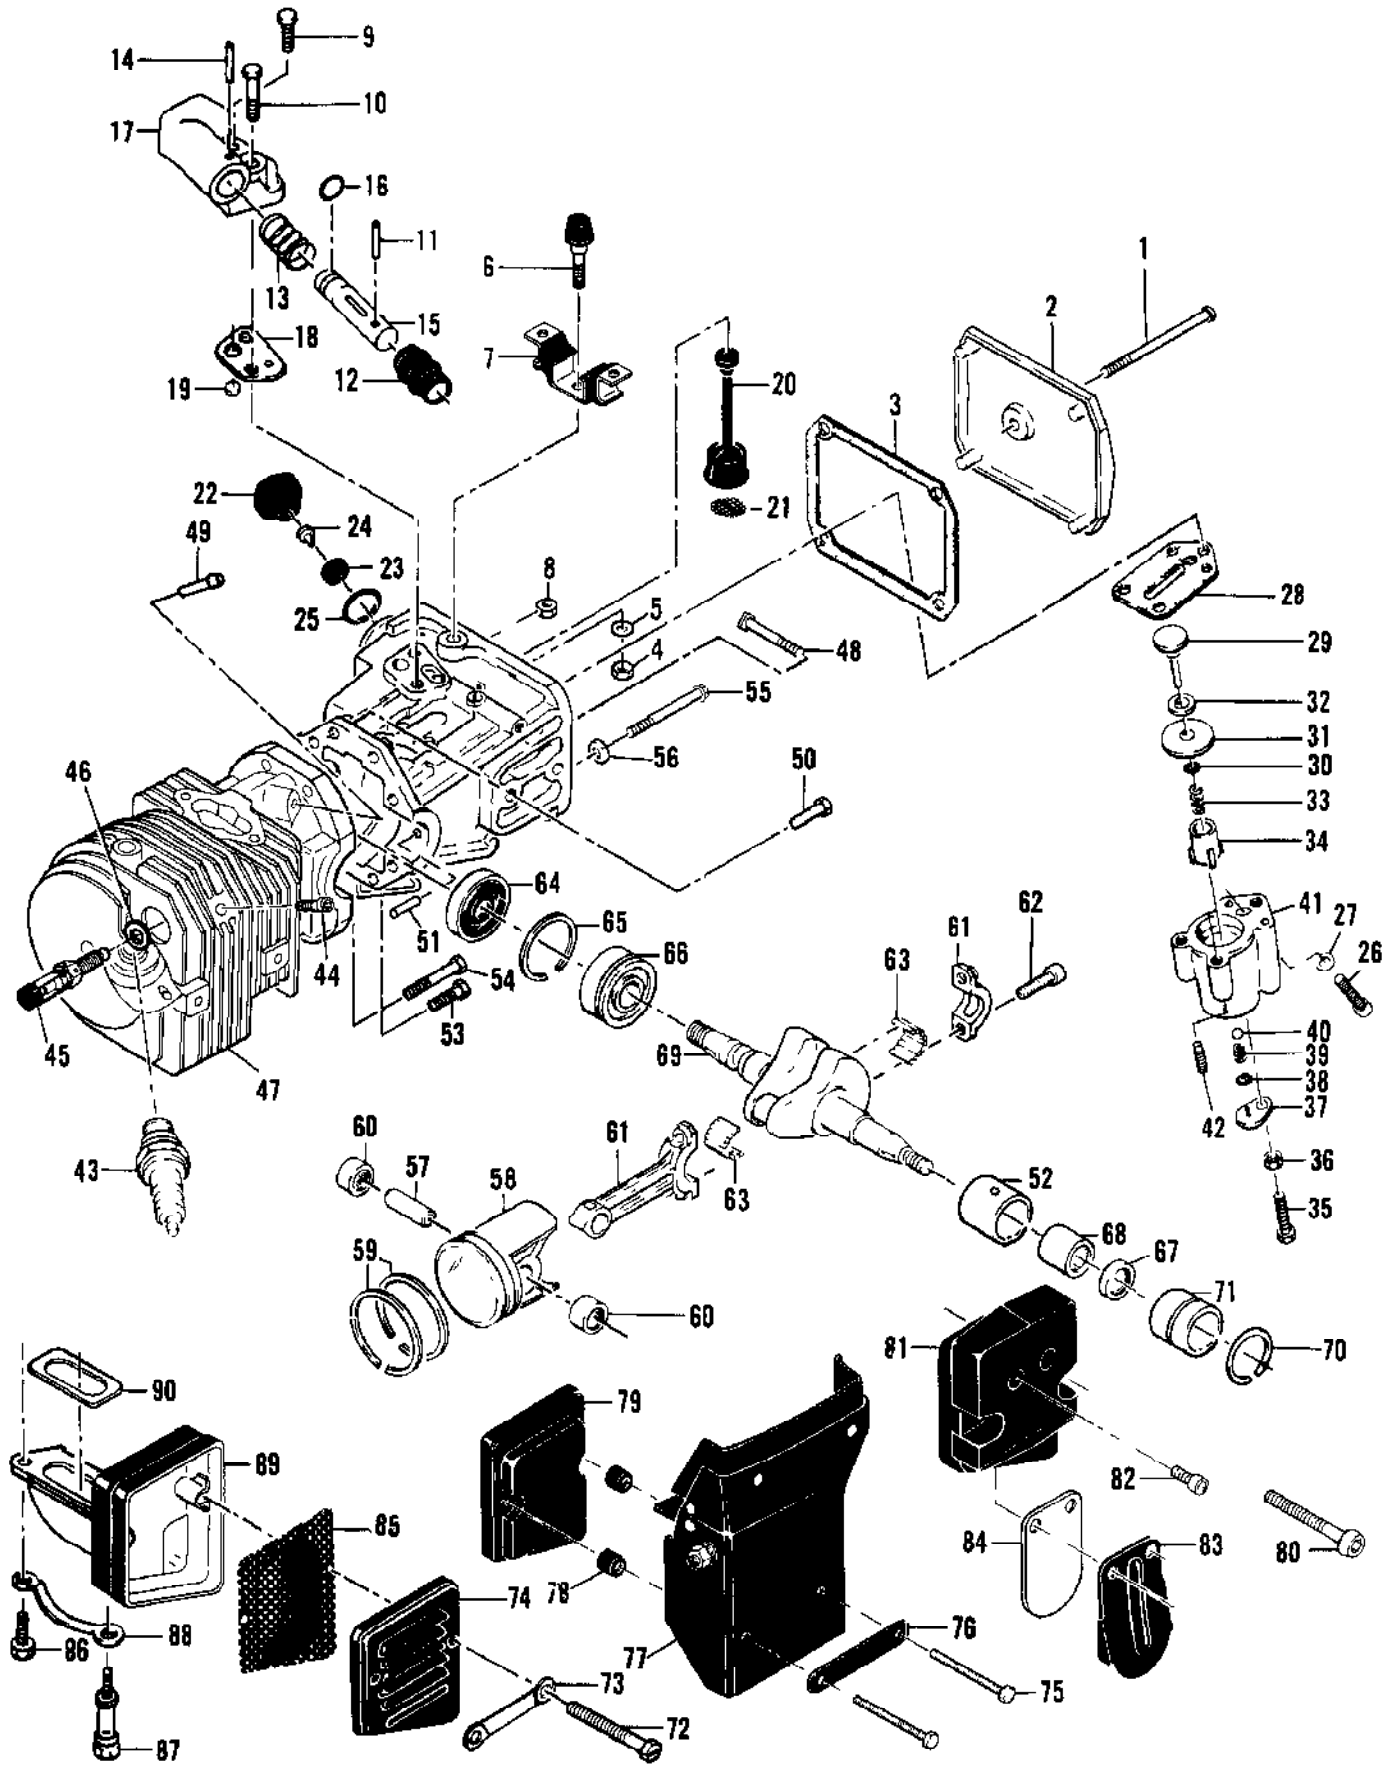

Ref #	Part Number	Qty	Description
1	110291	1	Screw - Pan hd 10-24 x 2-5/8
2	86304	1	Cover - Oil tank
3	86306	1	Gasket - Cover
4	101143	1	Nut - Hex 1/4-20
5	102523	1	Washer - 1/4
6	69832	1	Bumper - Front
7	87813	1	Mount - Front
8	100955	1	Nut - Hex 8-32
9	110623	1	Screw - Fil hd 8-32 x 1/2
10	105245	1	Screw - Fil hd 8-32 x 1 (SEMS)
11	105673	1	Pin - Roll 3/32 x 9/16
12	69586	1	Boot - Plunger
13	69585	1	Spring - Plunger
14	101556	1	Pin - Roll 1/8 x 5/8
15	69584	1	Plunger - Pump
16	101056	1	"O" Ring
17	69582	1	Body - Oil pump
18	62230	1	Gasket - Oil pump
19	62909	1	Valve - Oiler
20	62123B	1	Hose Assy - Oil
21	50506	1	Screen - Hose
22	87270	1	Cap - Oil tank
23	87269	1	Retainer - Valve
24	86402	1	Valve
25	101148	1	"O" Ring
26	110713	1	Screw - Skt hd 10-24 x 7/8
27	24236	1	Washer - Special
28	86188	1	Gasket - Pump
	83786	1	Pump Assy - Pulse
29	60260A	1	Piston Assy - Pump
30	104001	1	"O" Ring
31	86182	1	Ring - Piston
32	60937	1	Washer - Teflon
33	60259	1	Spring - Piston
34	62227	1	Sleeve - Adjustment
35	110386	1	Screw - Hex hd 8-32 x 1
36	100251	1	Nut - Hex 8-32
37	62407	1	Cover - Outlet valve
38	106104	1	"O" Ring
39	62885A	1	Spring - Outlet valve
40	102809	1	Ball - Outlet valve
41	83787	1	Body Assy - Pump
42	110643	1	Screw - Set 8-32 x 7/16
43	63432	1	Spark Plug - AC CS 42T Used on models 600435B, 600435C, 600435D, 600435J and 600435S.
	65408	1	Spark Plug - Ch CJ8 Used on model 600435A.
44	110681	1	Screw - Skt hd 10-24 x 1/4
45	87866	1	Valve - DSP
46	85505	1	Washer - Valve
47	87296	1	Crankcase Assy
48	62065	2	Bolt - Bar mounting
49	69600	1	Nipple - Pulse line
50	110288	2	Screw - Hex hd 8-32 x 3/4
51	110851	1	Pin - Dowel
52	87152	1	Insert - Bearing