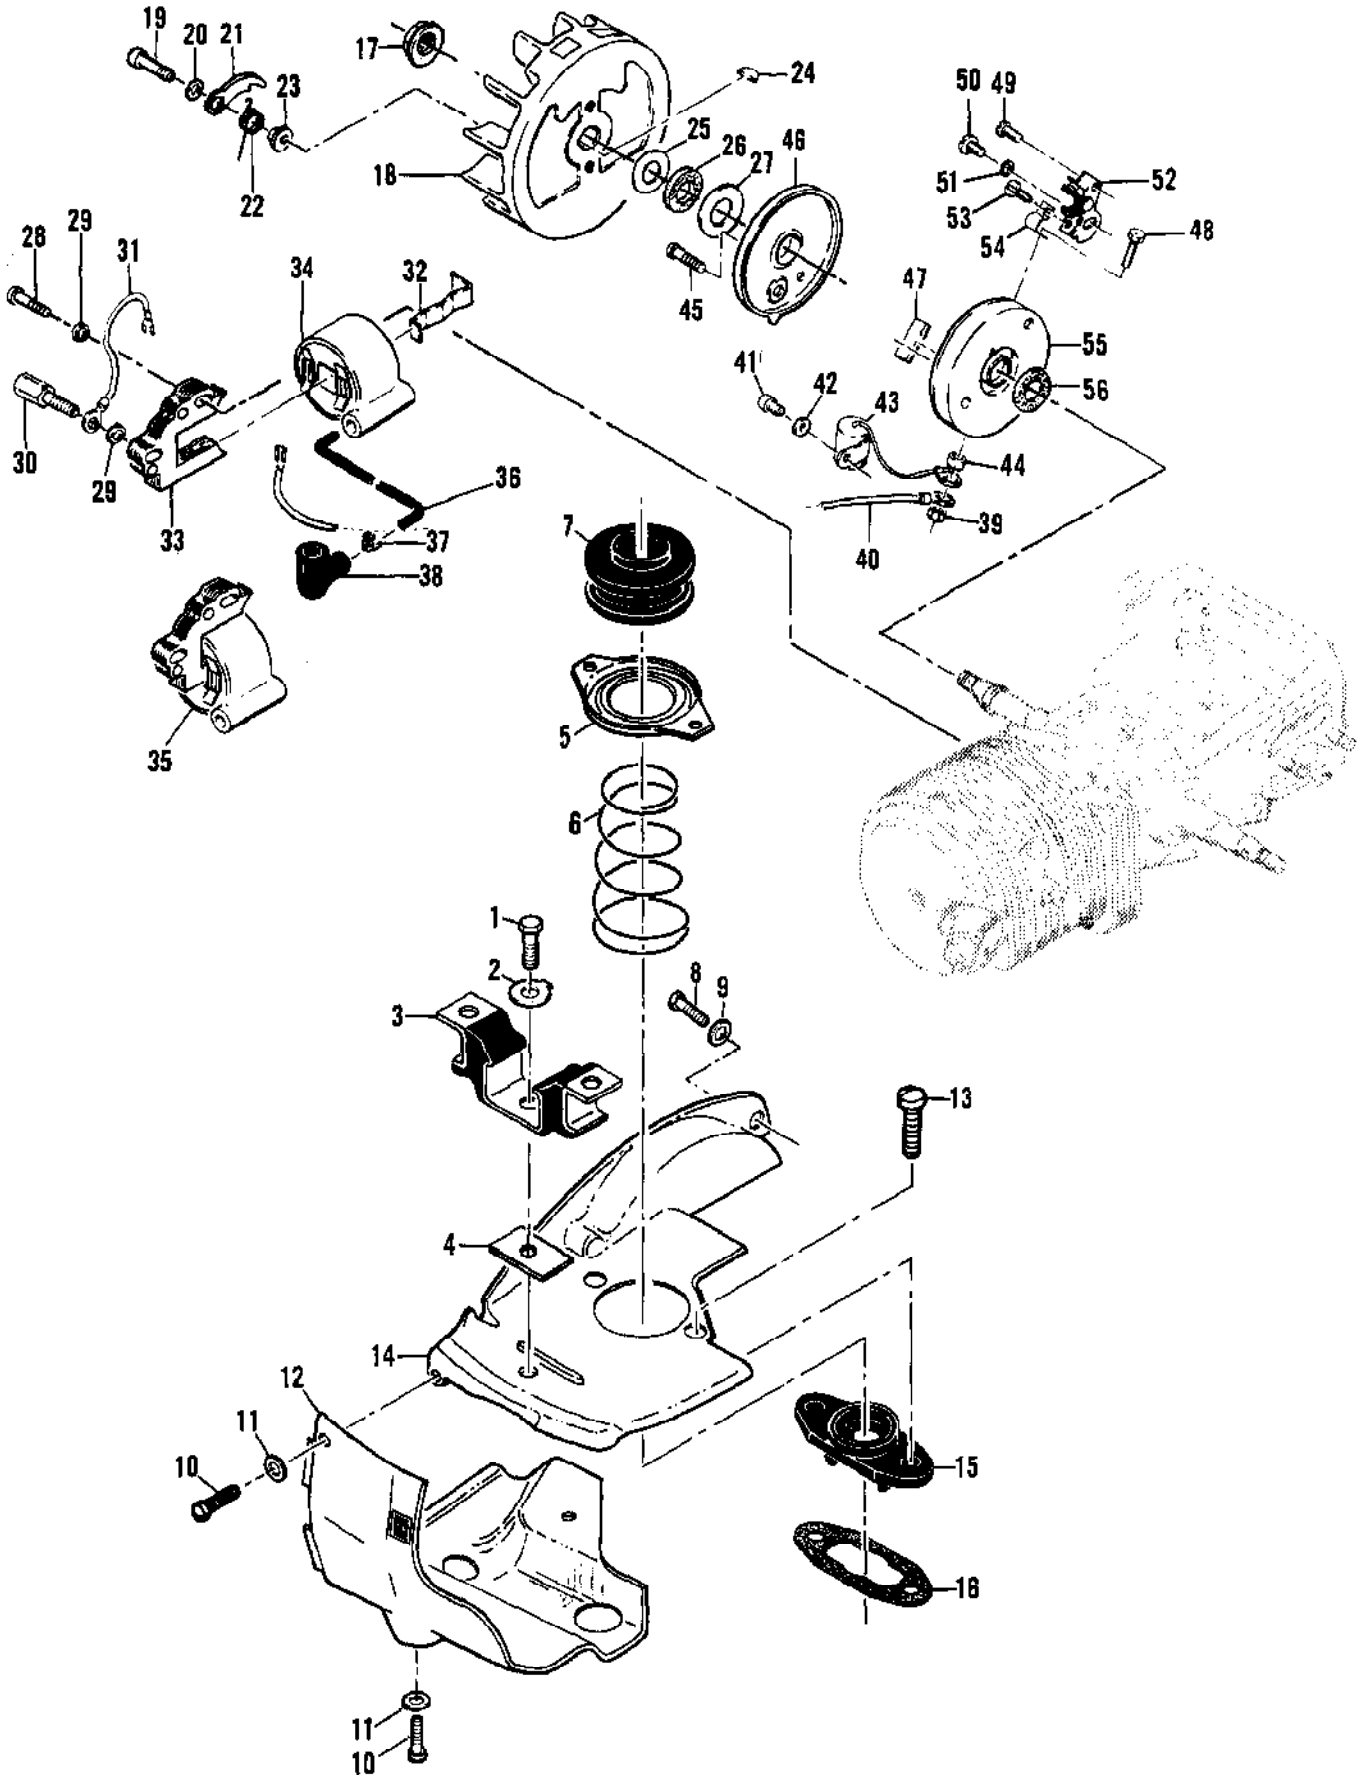

Ref #	Part Number	Qty	Description
	85916	1	Carburetor Assy Used on model 600435S.
1	52933	4	Screw - Pump cover
2	66628	1	Cover - Pump
3	66629	1	Gasket - Cover
4	66630	1	Diaphragm - Fuel pump
5	48780	1	Screw - Clip retainer
6	66646	1	Clip - Throttle shaft
7	48780	1	Screw - Plate
8	51720	1	Plate - Throttle
9	83546	1	Shaft Assy - Throttle
10	67136	1	Spring - Throttle return
11	65856	1	Plate - Choke
12	83725	1	Shaft Assy - Choke
13	100071	1	Ball - Choke friction
14	52930	1	Spring - Choke friction
15	86169	1	Needle - High speed
16	52936	1	Spring - High speed needle
17	86170	1	Needle - Idle
18	67133	1	Spring - Idle needle
19	51721	4	Screw - Diaphragm cover
20	83724	1	Cover - Diaphragm
21	66632	1	Diaphragm - Metering
22	66633	1	Gasket - Diaphragm
23	83479	1	Screw - Lever pin
24	66636	1	Pin - Lever
25	66638	1	Lever - Metering
26	66404	1	Spring - Lever
27	66637	1	Valve - Needle
28	66623	1	Screen - Fuel inlet
29	83729	1	Check Valve - Nozzle
30	66622	1	Plug - Welch

Ref #	Part Number	Qty	Description
1	62191A	1	Insert - Starter handle
2	62190A	1	Handle - Starter
3	110646	3	Screw - Oval hd 8-32 x 1-1/8
4	87672	1	Cover Assy - Starter
5	110657	1	Pin - Roll
6	84051	1	Pulley - Rope
7	110341	1	Screw - Hex hd 10-24 x 1/2
8	68162	1	Rope - Starter
9	110470	1	Rivet - Rope
10	86405	1	Drum - Starter
11	87680	1	Spring - Rewind
12	86053	1	Shield - Spring
13	83748	1	Shaft - Starter
14	87693	1	Kit - Fan housing
15	87674	1	Guard - Sawdust
16	86052	1	Washer - Special