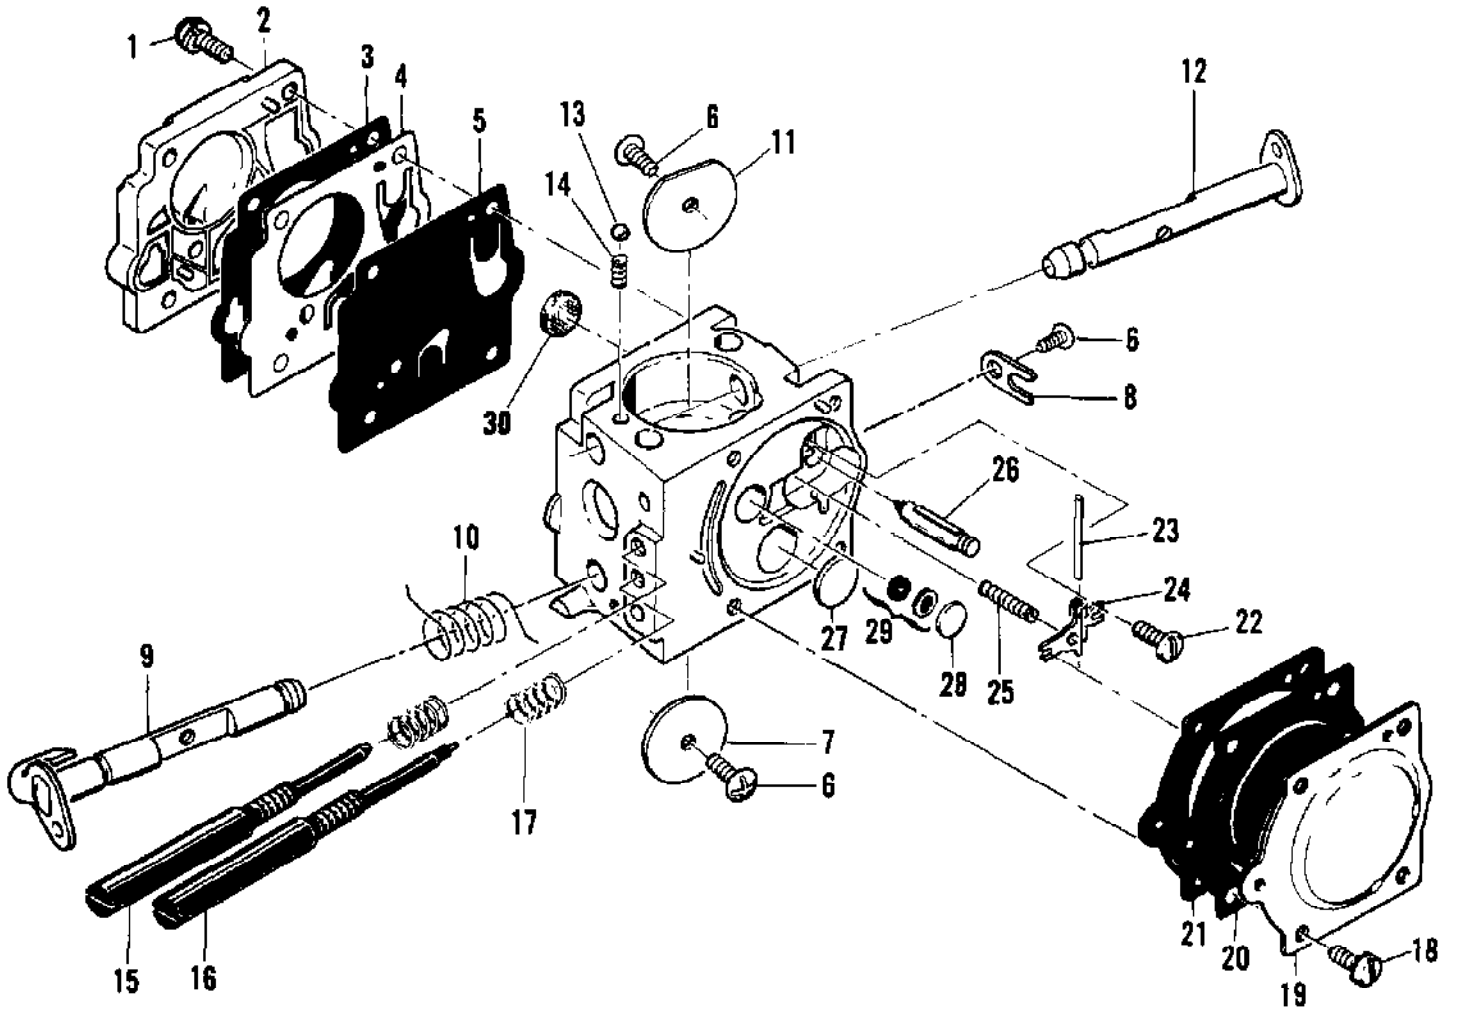

No
Diagram
Available

Parts List
Only

Ref #	Part Number	Qty	Description
	84597		Baffle - Spark arrester
	86218		Kit - Preheater
	86330		Kit - Spike
	86419		Guide - Timing
	63746		Scrench
	63097		Spark Plug - AC CS 45T
	65778		Spark Plug - AC CS 41T
	62827		Wrench - Screwdriver
	83235		Wrench - Screwdriver
	85968		Guard - Hand
	87839		Adapter - Bar mounting
	85726		Manual - Owner's
	200779		Manual - Owner's

Ref #	Part Number	Qty	Description
	85916	1	Carburetor Assy Used on model 600435S.
1	52933	4	Screw - Pump cover
2	66628	1	Cover - Pump
3	66629	1	Gasket - Cover
4	66630	1	Diaphragm - Fuel pump
5	48780	1	Screw - Clip retainer
6	66646	1	Clip - Throttle shaft
7	48780	1	Screw - Plate
8	51720	1	Plate - Throttle
9	83546	1	Shaft Assy - Throttle
10	67136	1	Spring - Throttle return
11	65856	1	Plate - Choke
12	83725	1	Shaft Assy - Choke
13	100071	1	Ball - Choke friction
14	52930	1	Spring - Choke friction
15	86169	1	Needle - High speed
16	52936	1	Spring - High speed needle
17	86170	1	Needle - Idle
18	67133	1	Spring - Idle needle
19	51721	4	Screw - Diaphragm cover
20	83724	1	Cover - Diaphragm
21	66632	1	Diaphragm - Metering
22	66633	1	Gasket - Diaphragm
23	83479	1	Screw - Lever pin
24	66636	1	Pin - Lever
25	66638	1	Lever - Metering
26	66404	1	Spring - Lever
27	66637	1	Valve - Needle
28	66623	1	Screen - Fuel inlet
29	83729	1	Check Valve - Nozzle
30	66622	1	Plug - Welch

Ref #	Part Number	Qty	Description
1	62191A	1	Insert - Starter handle
2	62190A	1	Handle - Starter
3	110646	3	Screw - Oval hd 8-32 x 1-1/8
4	87672	1	Cover Assy - Starter
5	110657	1	Pin - Roll
6	84051	1	Pulley - Rope
7	110341	1	Screw - Hex hd 10-24 x 1/2
8	68162	1	Rope - Starter
9	110470	1	Rivet - Rope
10	86405	1	Drum - Starter
11	87680	1	Spring - Rewind
12	86053	1	Shield - Spring
13	83748	1	Shaft - Starter
14	87693	1	Kit - Fan housing
15	87674	1	Guard - Sawdust
16	86052	1	Washer - Special