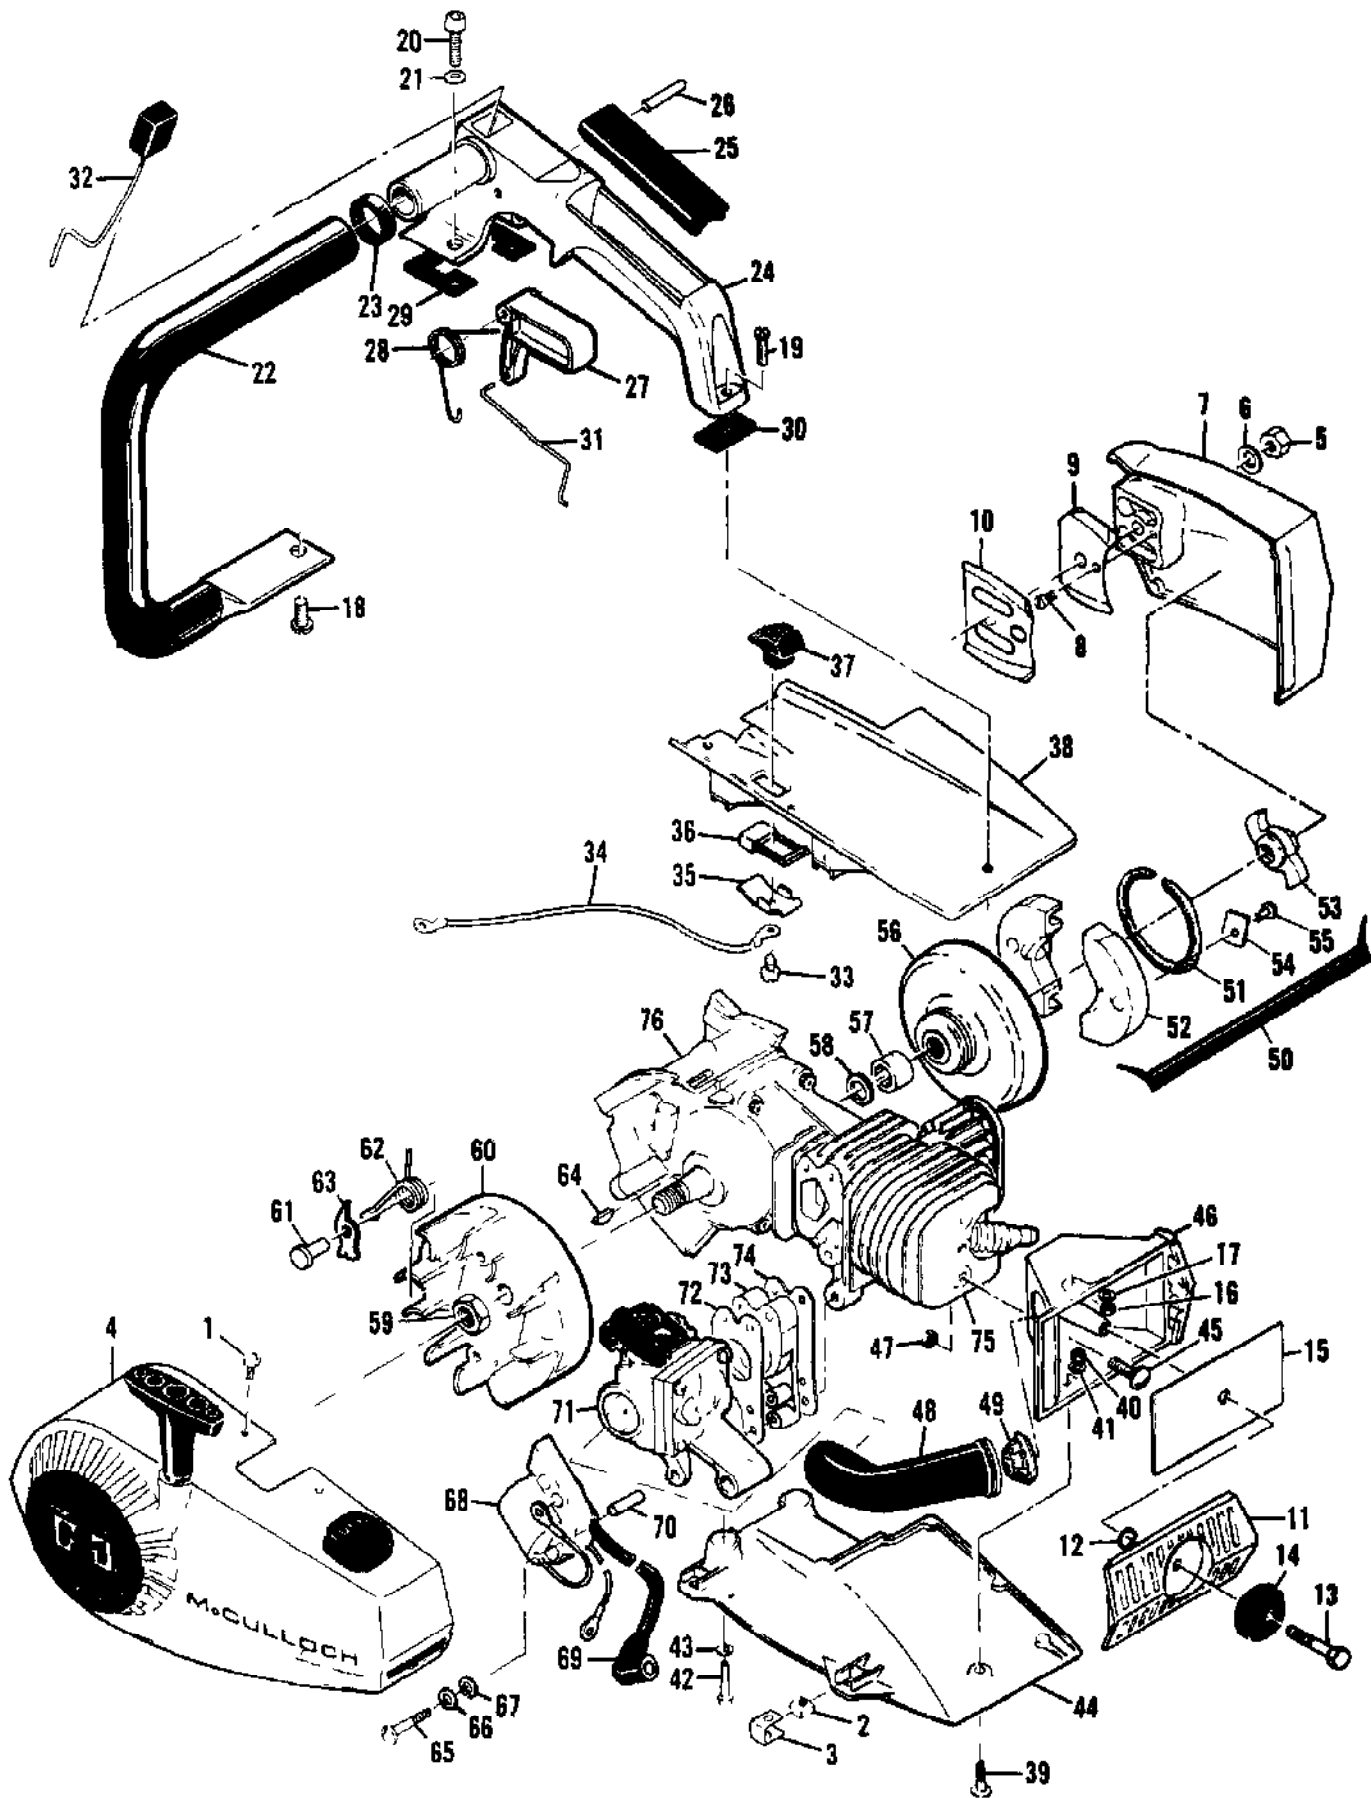

General

Ref #	Part Number	Qty	Description
1	110597	5	Screw - Pan hd 8-32 x 1/2
2	68963	6	Nut - Square 8-32
3	68770	6	Retainer - Nut
4			Fan Housing & Starter Assy See "Fan Housing & Starter Assembly" illustration and parts list.
5	110676	1	Nut - Hex 1/4-28
6	100311	1	Washer - 1/4
7	69696	1	Guard - Clutch
8	110620	1	Screw - Fil hd 6-32 x 7/16
	67667	1	Set - Bar plate
9	68673	1	Plate - Bar outer
10	67588	1	Plate - Bar inner
11	69006	1	Cover - Air cleaner
12	105603	1	"O" Ring
13	69202	1	Screw - Cover
14	68616	1	Knob - Cover
15	68685	1	Screen - Air cleaner
16	100955	1	Nut - Hex 8-32
17	100080	1	Washer - #8
18	110670	1	Screw - Pan hd 8-32 x 5/8
19	110720	1	Screw - Pan hd 8-32 x 7/8
20	110585	2	Screw - Skt hd 10-24 x 3/4
21	110264	2	Washer - #10
22	85465	1	Frame & Grip Assy
23	84061	1	Collar - Frame
24	85577	1	Handle Assy
25	91365	1	Grip - Handle
26	105654	1	Pin - Trigger
27	84063	1	Trigger
28	84255	1	Spring - Trigger
29	84239	1	Insulator - Forward
30	84240	1	Insulator - Rear
31	84256	1	Rod - Throttle
32	84228	1	Button & Rod Assy
33	110706	1	Screw - Pan hd 8-18 x 1/2
34	88435	1	Wire Assy - Stop switch
35	62451	1	Contact - Switch
36	62950A	1	Base - Switch
37	68846	1	Button - Switch
38	69009	1	Shroud - Top
39	110584	1	Screw - Pan hd 8-32 x 3/4
40	100955	1	Nut - Hex 8-32
41	100080	1	Washer - #8
42	110714	2	Screw - Skt hd 10-24 x 3/4
43	110264	2	Washer - #10
44	69010	1	Shroud - Bottom
45	110584	2	Screw - Pan hd 8-32 x 3/4
46	87900	1	Housing - Air cleaner
47	100955	2	Nut - Hex 8-32
48	67195	1	Duct - Air
49	68623	1	Shield - Duct
50	91049	1	Clutch Assy
51	69358	1	Spring
52	91050	2	Shoe
53	85449	1	Spider