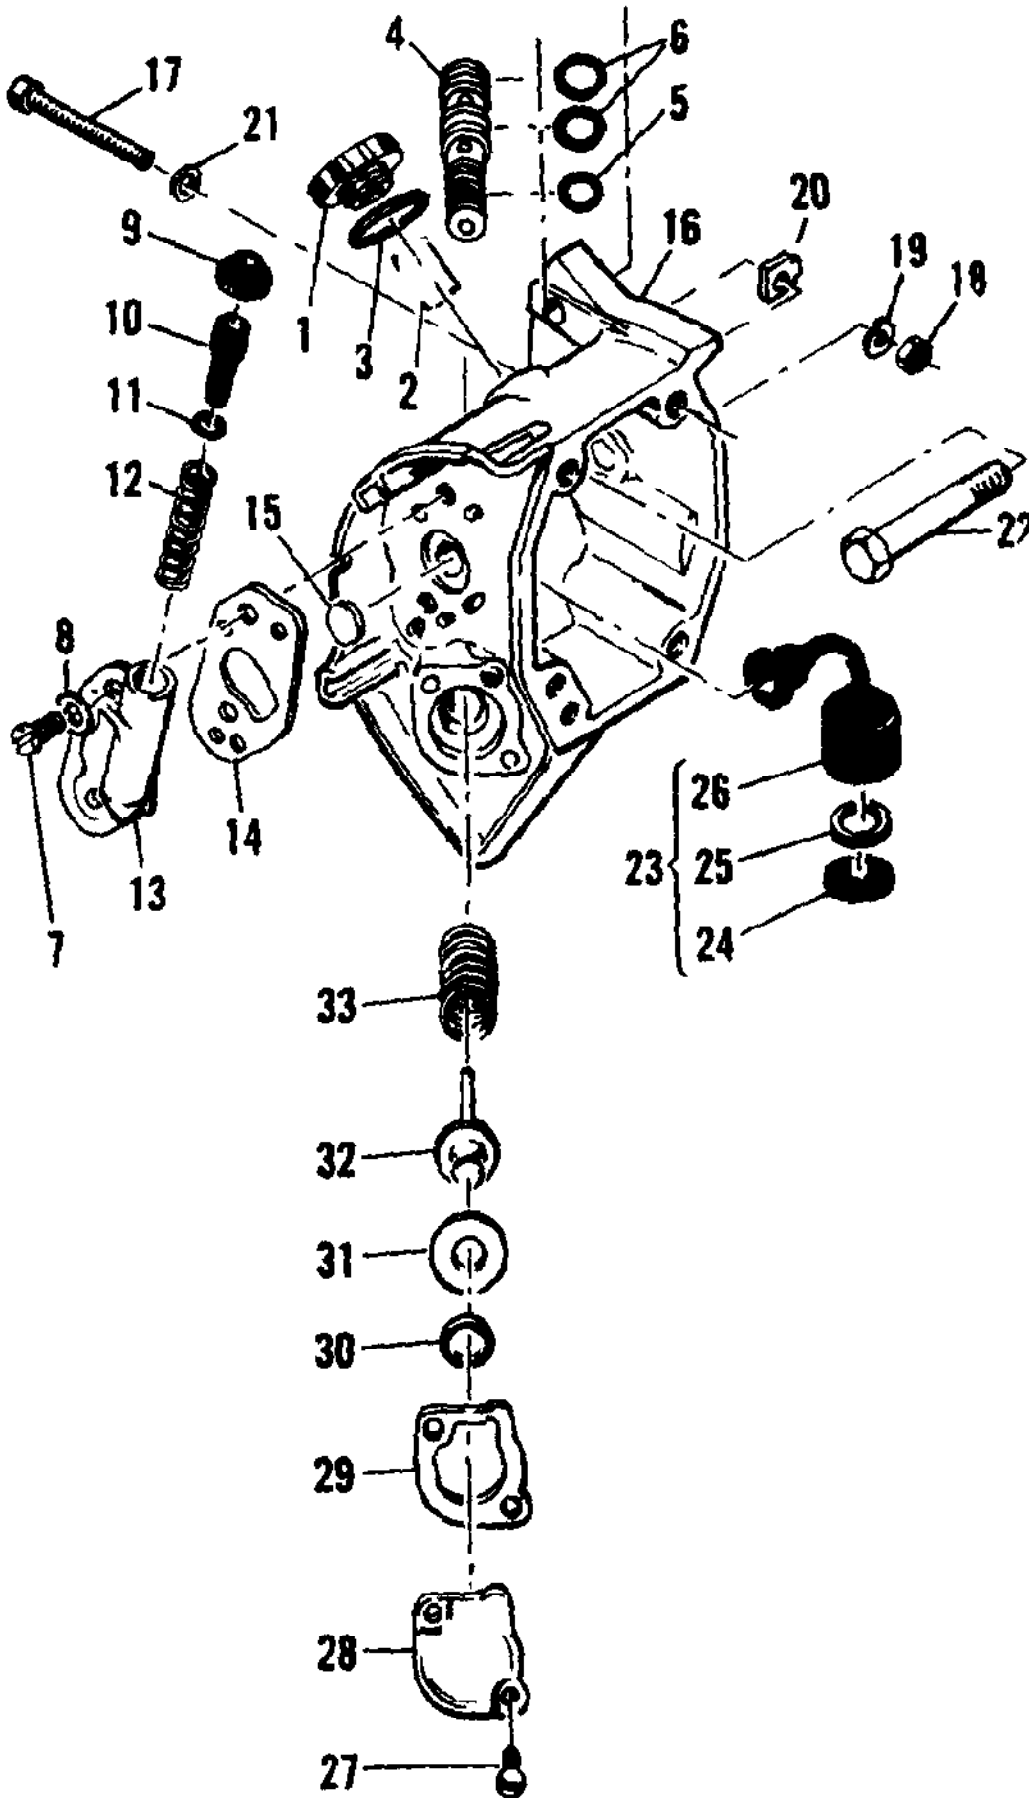

Ref #	Part Number	Qty	Description
1	68809	1	Cap - Oil
2	84953	1	Plug - Cap
3	101148	1	"O" Ring
4	83591	1	Cylinder Assy - Oil pump
5	105603	1	"O" Ring
6	105614	2	"O" Ring
7	105248	2	Screw - Rd hd 8-32 x 5/8 (SEMS)
8	100080	1	Washer #8
9	62262	1	Cap - Oil pump
10	68603	1	Plunger - Oil pump
11	105614	1	"O" Ring
12	66687	1	Spring - Plunger
13	83189	1	Body - Oil pump
14	83187	1	Gasket - Oil pump
15	62909	1	Valve - Oiler
16	85467	1	Tank Assy - Oil
17	110587	1	Screw - Fil hd 9-32 x 1-1/2
18	100955	1	Nut - Hex 8-32
19	110525	1	Washer - Wavey
20	84929	1	Nut - Adjustment
21	100080	1	Washer - #8
22	68687	1	Bolt - Bar
23	68140	1	Pickup Assy - Oil
24	67552	1	Screen
25	67569	1	Weight
26	67568	1	Hose
27	105248	2	Screw - Rd hd 8-32 x 5/8 (SEMS)
28	83186	1	Cover - Oil pump
29	83185	1	Gasket - Cover
30	105603	1	"O" Ring
31	83184	1	Ring - Oiler piston
32	83181	1	Piston Assy - Oiler
33	83180	1	Spring - Oiler piston