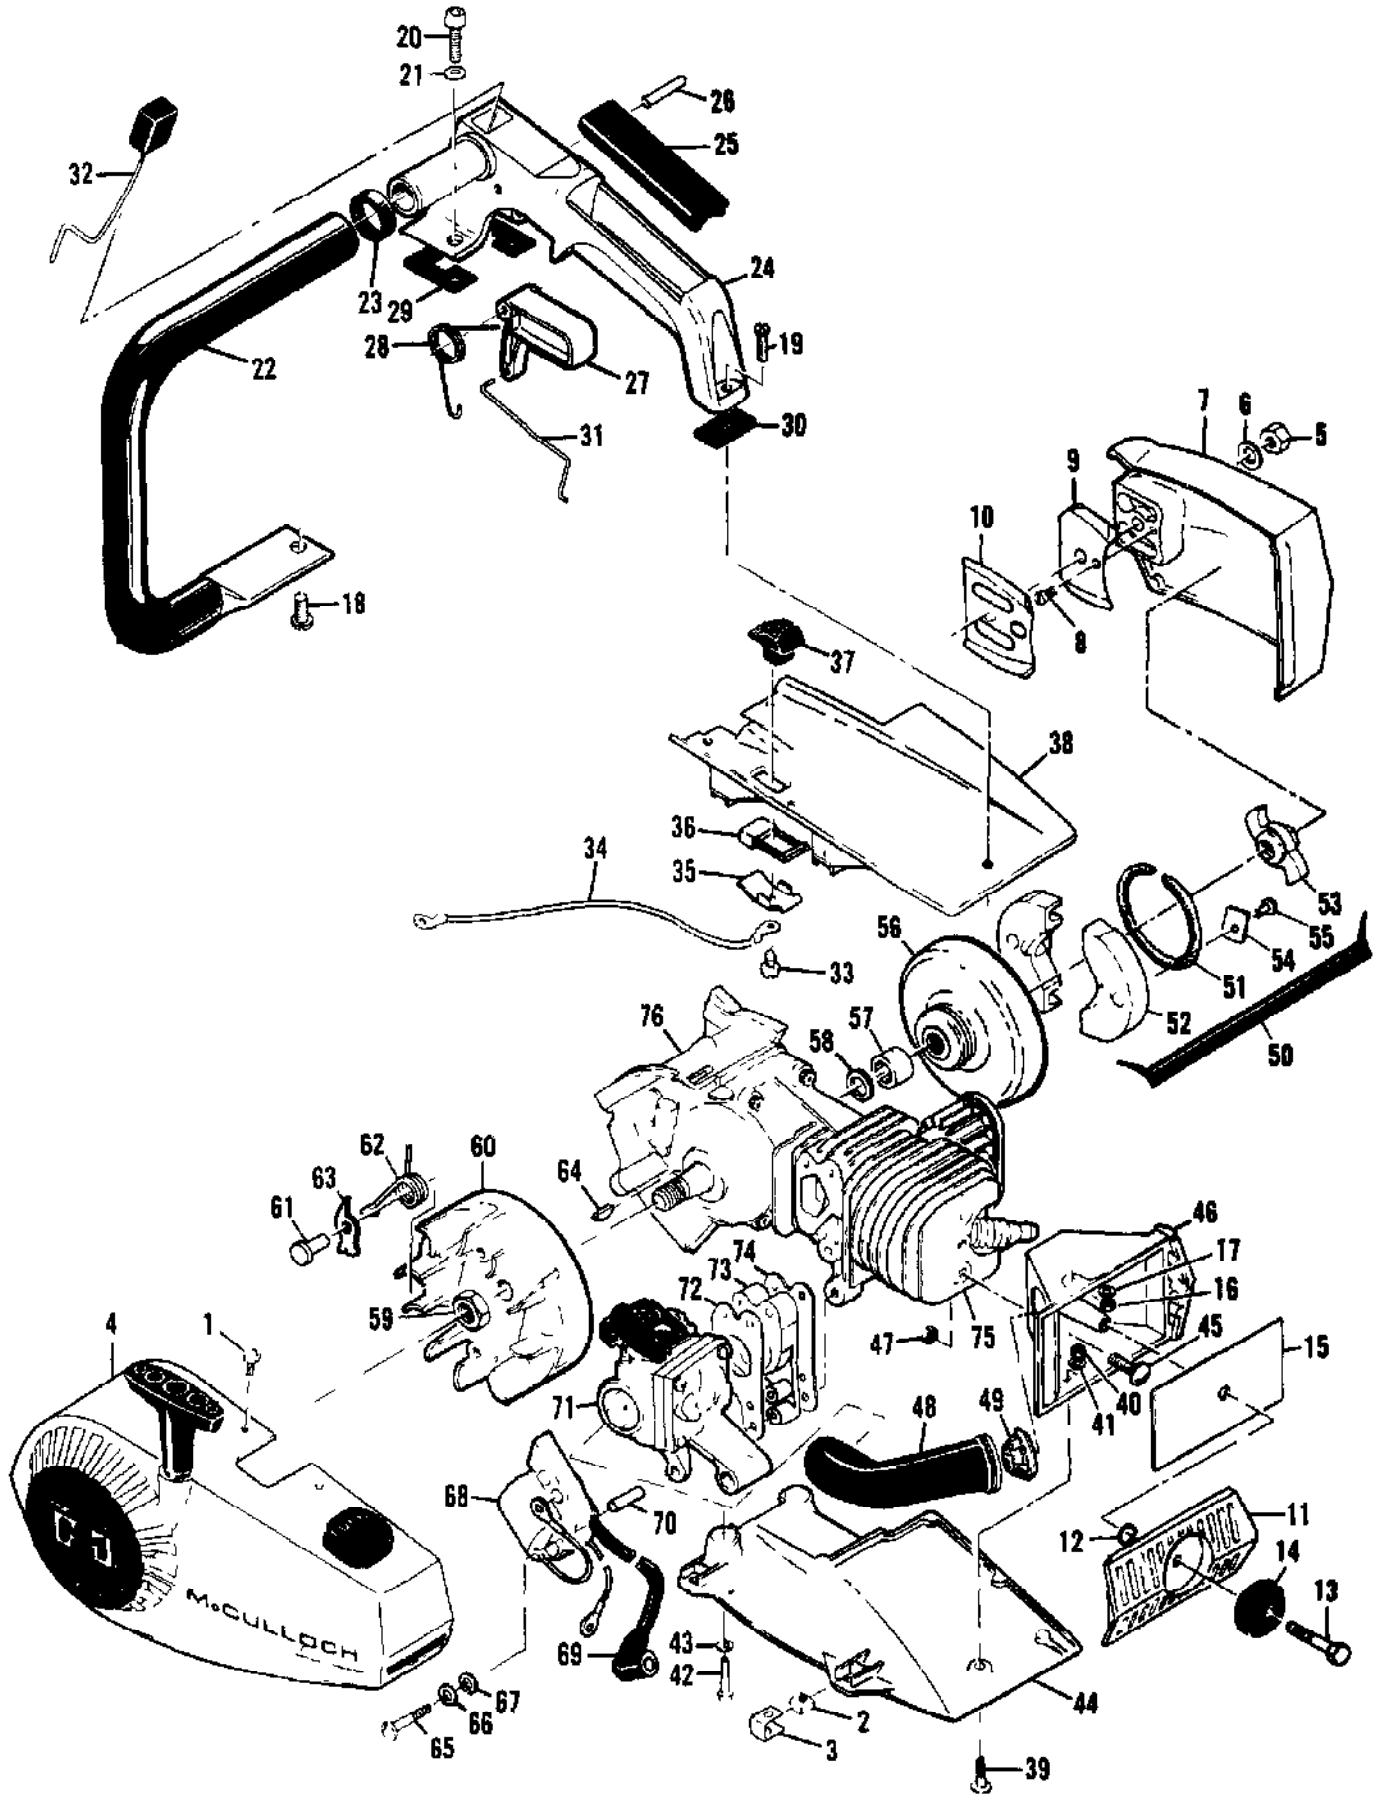

Ref #	Part Number	Qty	Description
1	110597	5	Screw - Pan hd 8-32 x 1/2
2	68963	6	Nut - Square 8-32
3	68770	6	Retainer - Nut
4			Fan Housing & Starter Assy See "Fan Housing & Starter Assembly" illustration and parts list.
5	110676	1	Nut - Hex 1/4-28
6	100311	1	Washer - 1/4
7	69696	1	Guard - Clutch
8	110620	1	Screw - Fil hd 6-32 x 7/16
	67667	1	Set - Bar plate
9	68673	1	Plate - Bar outer
10	67588	1	Plate - Bar inner
11	69006	1	Cover - Air cleaner
12	105603	1	"O" Ring
13	69202	1	Screw - Cover
14	68616	1	Knob - Cover
15	68685	1	Screen - Air cleaner
16	100955	1	Nut - Hex 8-32
17	100080	1	Washer - #8
18	110670	1	Screw - Pan hd 8-32 x 5/8
19	110720	1	Screw - Pan hd 8-32 x 7/8
20	110585	2	Screw - Skt hd 10-24 x 3/4
21	110264	2	Washer - #10
22	85465	1	Frame & Grip Assy
23	84061	1	Collar - Frame
24	85577	1	Handle Assy
25	91365	1	Grip - Handle
26	105654	1	Pin - Trigger
27	84063	1	Trigger
28	84255	1	Spring - Trigger
29	84239	1	Insulator - Forward
30	84240	1	Insulator - Rear
31	84256	1	Rod - Throttle
32	84228	1	Button & Rod Assy
33	110706	1	Screw - Pan hd 8-18 x 1/2
34	88435	1	Wire Assy - Stop switch
35	62451	1	Contact - Switch
36	62950A	1	Base - Switch
37	68846	1	Button - Switch
38	69009	1	Shroud - Top
39	110584	1	Screw - Pan hd 8-32 x 3/4
40	100955	1	Nut - Hex 8-32
41	100080	1	Washer - #8
42	110714	2	Screw - Skt hd 10-24 x 3/4
43	110264	2	Washer - #10
44	69010	1	Shroud - Bottom
45	110584	2	Screw - Pan hd 8-32 x 3/4
46	87900	1	Housing - Air cleaner
47	100955	2	Nut - Hex 8-32
48	67195	1	Duct - Air
49	68623	1	Shield - Duct
50	91049	1	Clutch Assy
51	69358	1	Spring
52	91050	2	Shoe
53	85449	1	Spider