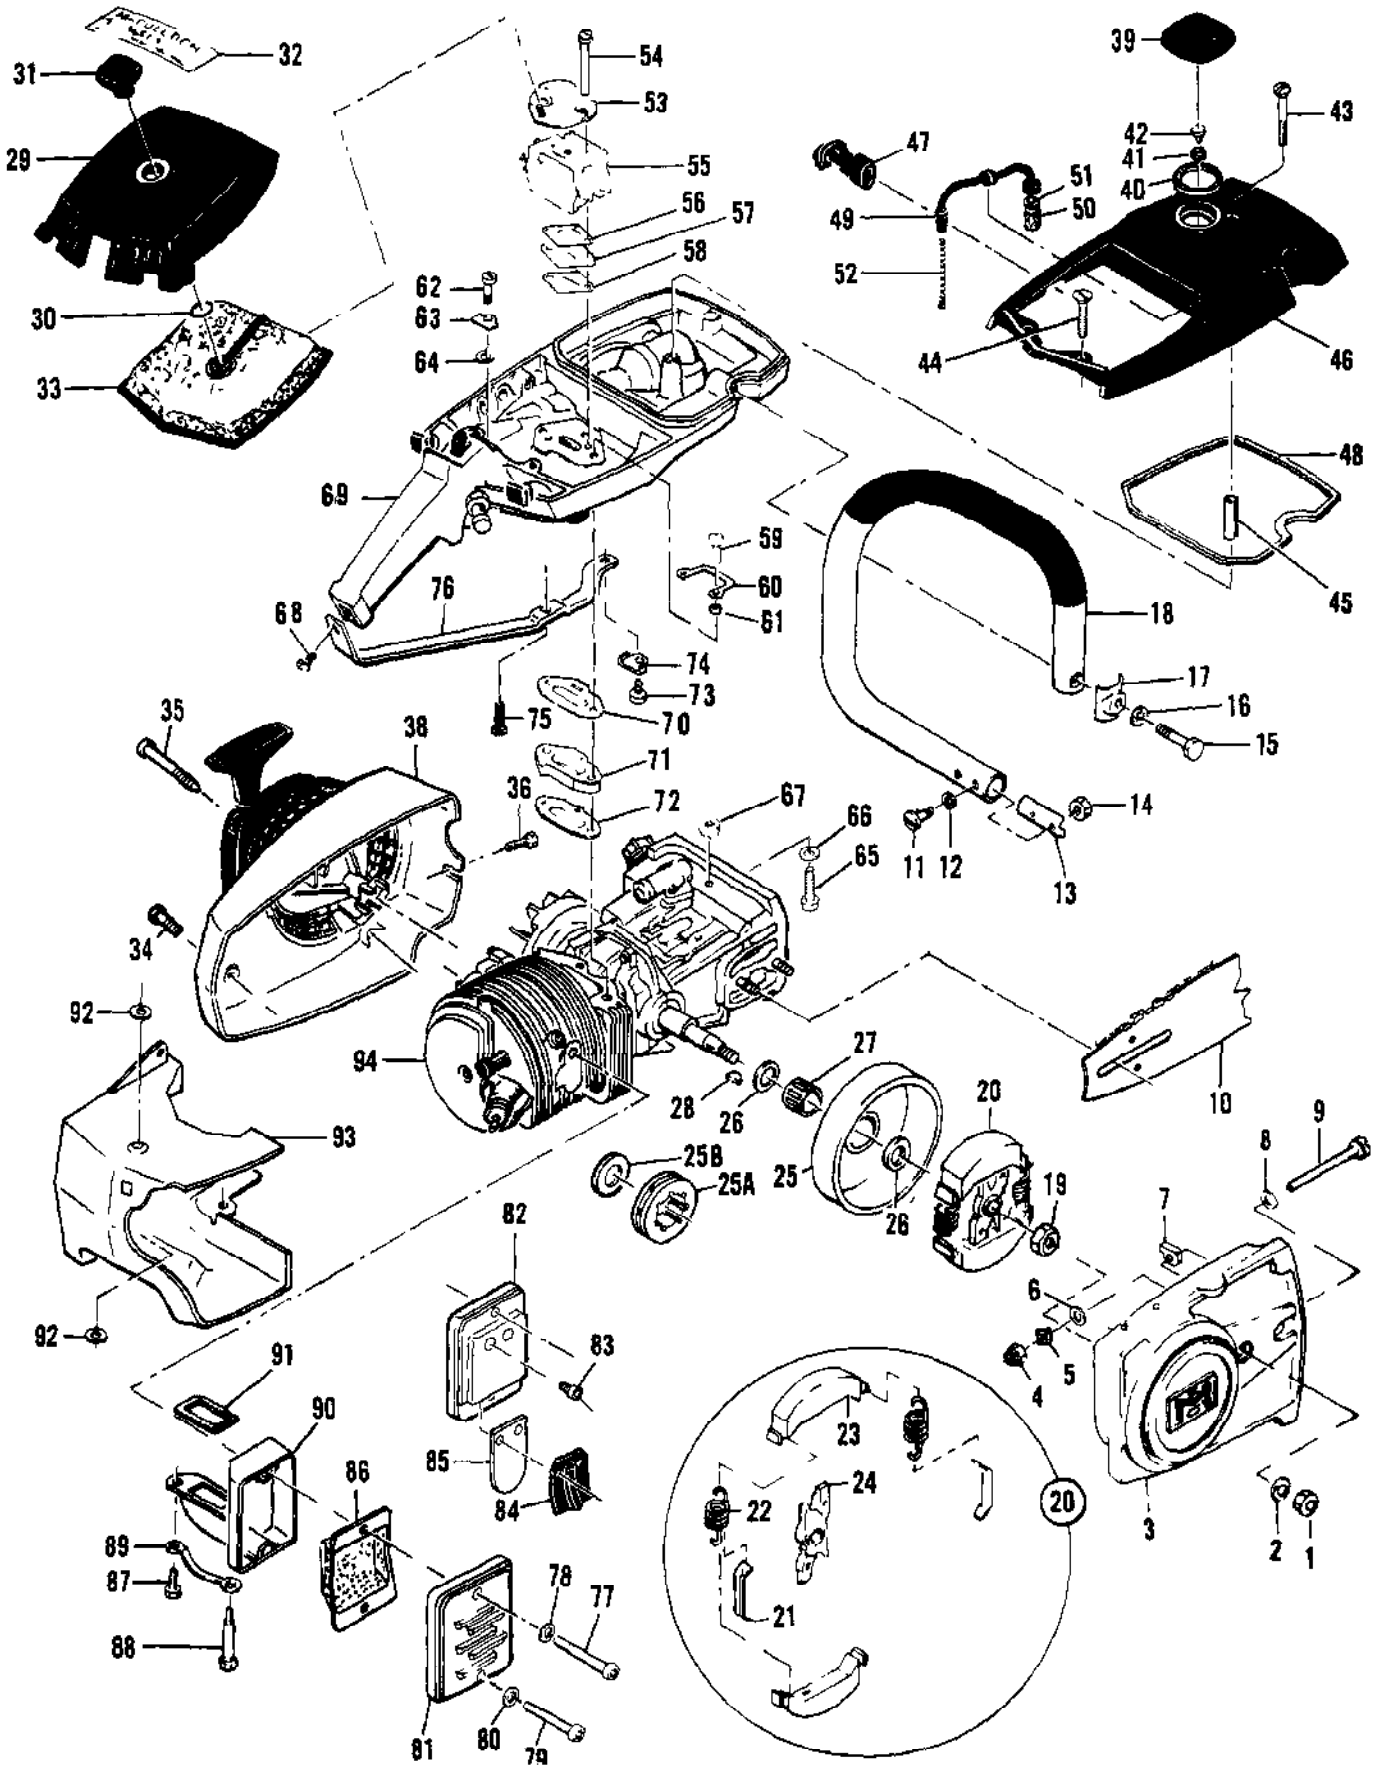

Ref #	Part Number	Qty	Description
1	110454	2	Nut - Hex 5/16-24
2	100440	2	Washer - 5/16
3	88586	1	Clutch Guard Assy
4	102067	1	Nut - Hex 10-24
5	110387	1	Washer - Wavey
6	100002	1	Washer - #10
7	61705	1	Nut - Bar adjustment
8	110264	1	Washer - #10
9	102144	1	Screw - Bar adjustment
10		1	Bar & Chain Assy
11	110865	2	Screw - Hex hd 10-24 x 7/8
12	100352	2	Washer - #10
13	89727	1	Plug - Retainer
14	101326	2	Nut - Hex 10-24
15	102130	1	Screw - Hex hd 1/4-20 x 1-1/2
16	100153	1	Lockwasher - 1/4
17	63484	1	Clamp - Frame
18	87686	1	Frame & Grip Assy
19	110594	1	Nut - Hex 3/8-24
	86113	1	Nut - Hex 3/8-24
20	84682	1	Clutch Assy
	87675	1	Clutch Assy
21	64583	2	Retainer - Spring
22	83223	2	Spring - Clutch
23	67233	2	Shoe - Clutch
24	62204C	1	Rotor Assy
	89438	1	Rotor Assy
25	86948	1	Drum
25A	86951	1	Sprocket - .375
25B	86958	1	Washer - Sprocket
25	66979	1	Kit - Sprocket & Drum - .404
26	61692	2	Shim
27	110330	1	Bearing
28	103879	1	Key - Woodruff
29	68530	1	Cover Assy - Air cleaner
30	110565	1	Ring - Retainer
31	68529	1	Knob - Cover
32	87176	1	Nameplate
33	69922	1	Filter - Air
34	110741	1	Screw - Pan hd 10-24 x 1/2
35	62978	3	Screw - Special
36	110741	1	Screw - Pan hd 10-24 x 1/2
38			Fan Housing & Starter See "Fan Housing & Starter Assemblies" illustration and parts list.
39	89322	1	Cap Assy - Fuel
40	69767	1	Gasket
41	86453	1	Plug
42	53766A	1	Valve
43	110402	1	Screw - Oval hd 12-24 x 2-3/8
44	103579	2	Screw - Fl hd 10-24 x 1
45	87840	1	Spacer
46	84252	1	Cover - Fuel tank
	88650	1	Cover - Fuel tank
	87815	1	Cover - Fuel tank
	89425	1	Cover - Fuel tank