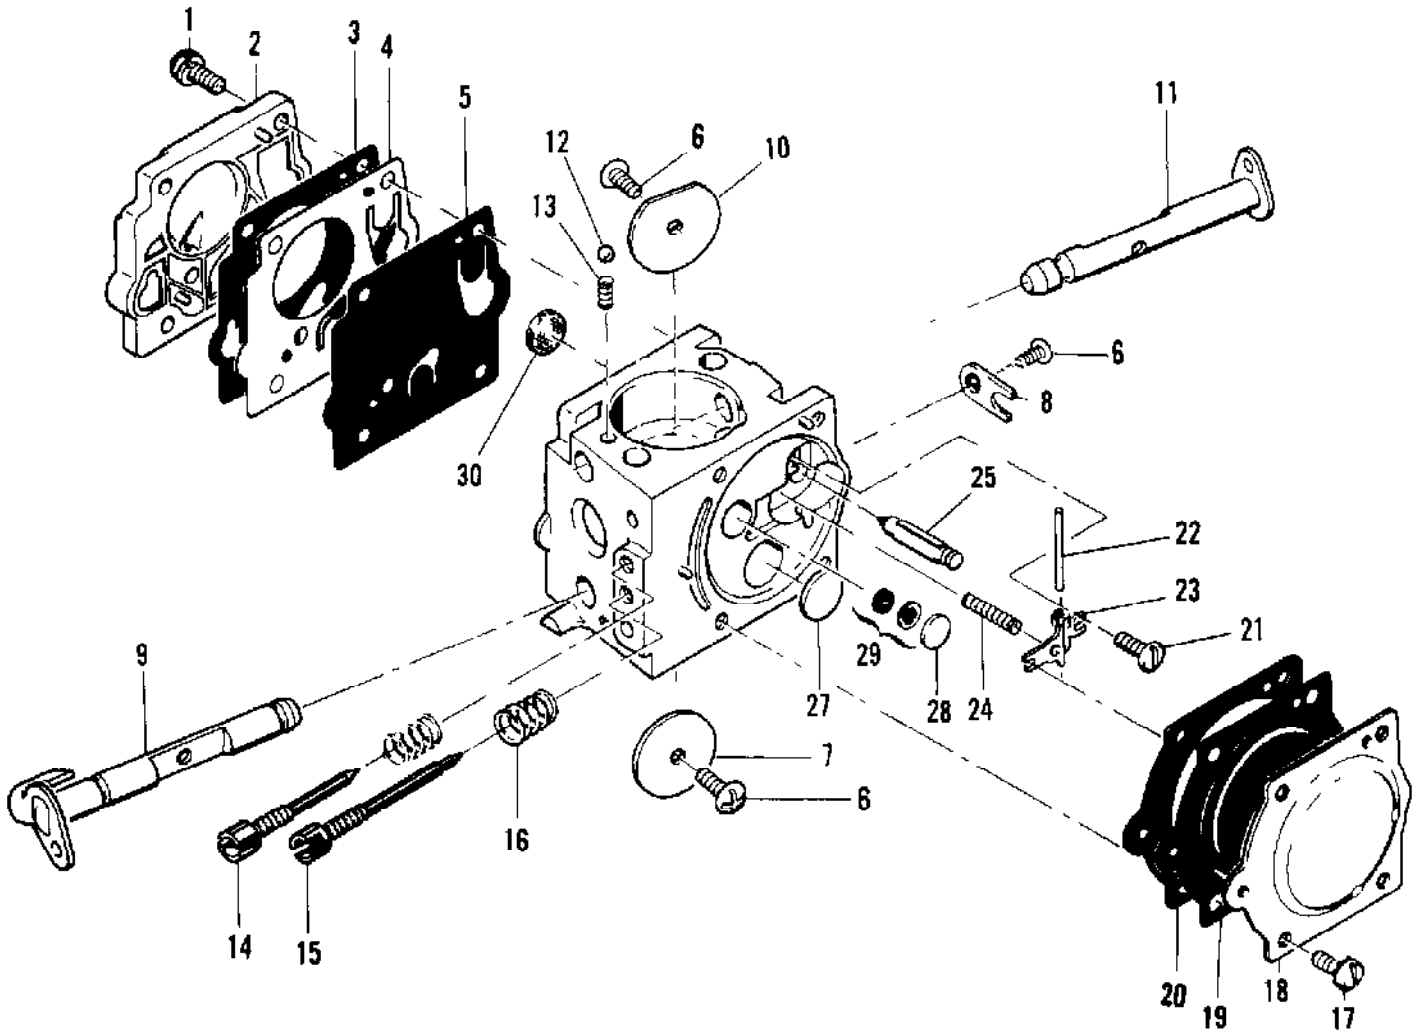

No
Diagram
Available

Parts List
Only

Ref #	Part Number	Qty	Description
	85726		Manual - Owner's
	62827		Wrench - Screwdriver
	63746		Scrench
	86330		Kit - Spike
	86334		Kit - Frame & Grip
	84922		Kit - Baffle
	83970		Kit - Preheater
	86419		Guide - Timing
	63097		Spark Plug - AC CS 45 T
	65778		Spark Plug - AC CS 41 T
	65370		Kit - Sprocket 7T .354
	65408		Spark Plug - CJ8
	83235		Wrench
	64935		Bar Plate
	64330		Set - Bar plate
	69191		Kit - Pressure adaptor
	84453		Kit - Piston tool
	69031		Piston Assy (0.020 in. oversize)
	63291		Ring Set (0.020 in. oversize)
	103085		Bearing - Needle (2)
	69032		Piston Assy (0.030 in. oversize)
	63292		Ring Set (0.030 in. oversize)
	103085		Bearing - Needle (2)

Ref #	Part Number	Qty	Description
	84015	1	Carburetor Assy
1	67501	4	Screw - Pump cover
2	83760	1	Cover - Pump
3	67495	1	Gasket - Cover
4	67498	1	Diaphragm - Check valve
5	83114	1	Diaphragm - Fuel pump
6	47690	3	Screw - Plate
7	83762	1	Plate - Throttle
8	67489	1	Clip - Shaft
9	67486	1	Shaft Assy - Throttle
10	67490	1	Plate - Choke
11	67488	1	Shaft Assy - Choke
12	100302	1	Ball - Choke friction
13	67504	1	Spring - Choke
14	67506	1	Needle - High speed
15	67505	1	Needle - Idle
16	67502	2	Spring - Needle
17	70798	4	Screw - Diaphragm cover
18	83761	1	Cover - Diaphragm
19	67499	1	Diaphragm - Metering
20	67496	1	Gasket - Diaphragm
21	67500	1	Screw - Lever pin
22	67508	1	Pin - Lever
23	67509	1	Lever - Metering
24	67503	1	Spring - Lever
25	67491	1	Valve - Needle
27	71690	1	Plug - 3/8
28	69506	1	Plug - 5/16
29	83758	1	Kit - Valve & Seat Assy
30	67507	1	Screen - Fuel
	67482		Gasket Set
	67481		Repair Kit