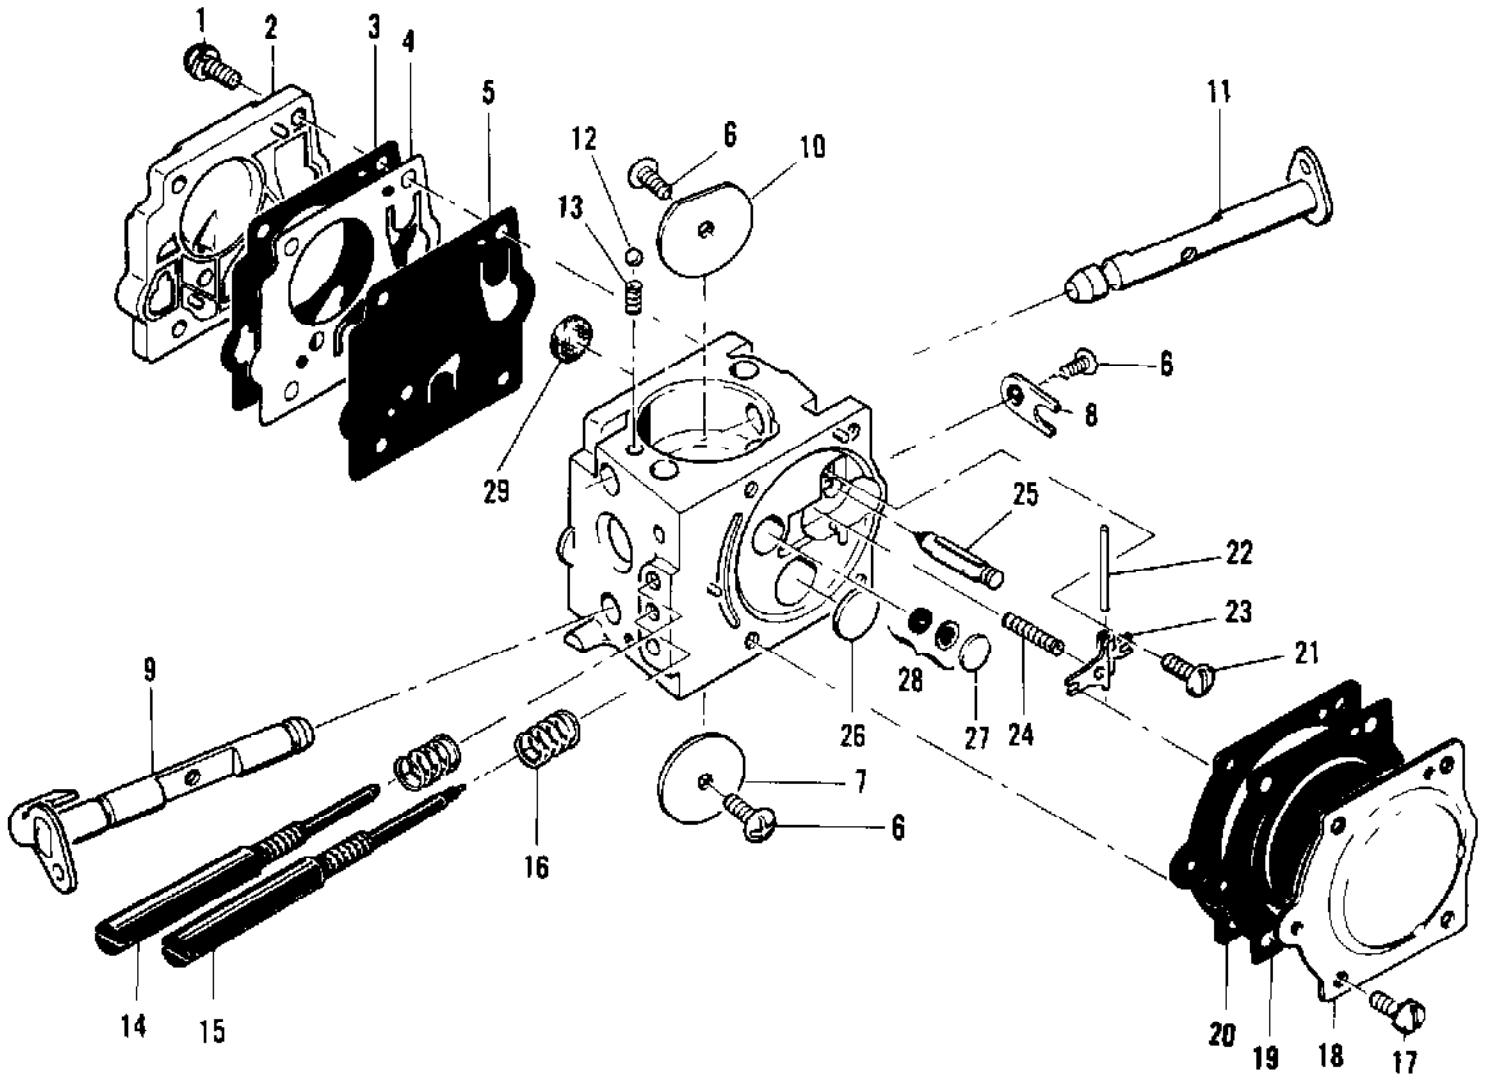

No
Diagram
Available

Parts List
Only

Ref #	Part Number	Qty	Description
	85726		Manual - Owner's
	62827		Wrench - Screwdriver
	63746		Scrench
	86330		Kit - Spike
	86334		Kit - Frame & Grip
	84922		Kit - Baffle
	83970		Kit - Preheater
	86419		Guide - Timing
	63097		Spark Plug - AC CS 45 T
	65778		Spark Plug - AC CS 41 T
	65370		Kit - Sprocket 7T .354
	65408		Spark Plug - CJ8
	83235		Wrench
	64935		Bar Plate
	64330		Set - Bar plate
	69191		Kit - Pressure adaptor
	84453		Kit - Piston tool
	69031		Piston Assy (0.020 in. oversize)
	63291		Ring Set (0.020 in. oversize)
	103085		Bearing - Needle (2)
	69032		Piston Assy (0.030 in. oversize)
	63292		Ring Set (0.030 in. oversize)
	103085		Bearing - Needle (2)

Ref #	Part Number	Qty	Description
	84015	1	Carburetor Assy
1	67501	4	Screw - Pump cover
2	83760	1	Cover - Pump
3	67495	1	Gasket - Cover
4	67498	1	Diaphragm - Check valve
5	83114	1	Diaphragm - Fuel pump
6	47690	3	Screw - Plate
7	83762	1	Plate - Throttle
8	67489	1	Clip - Shaft
9	67486	1	Shaft Assy - Throttle
10	67490	1	Plate - Choke
11	67488	1	Shaft Assy - Choke
12	100302	1	Ball - Choke friction
13	67504	1	Spring - Choke
14	67506	1	Needle - High speed
15	67505	1	Needle - Idle
16	67502	2	Spring - Needle
17	70798	4	Screw - Diaphragm cover
18	83761	1	Cover - Diaphragm
19	67499	1	Diaphragm - Metering
20	67496	1	Gasket - Diaphragm
21	67500	1	Screw - Lever pin
22	67508	1	Pin - Lever
23	67509	1	Lever - Metering
24	67503	1	Spring - Lever
25	67491	1	Valve - Needle
27	71690	1	Plug - 3/8
28	69506	1	Plug - 5/16
29	83758	1	Kit - Valve & Seat Assy
30	67507	1	Screen - Fuel
	67482		Gasket Set
	67481		Repair Kit