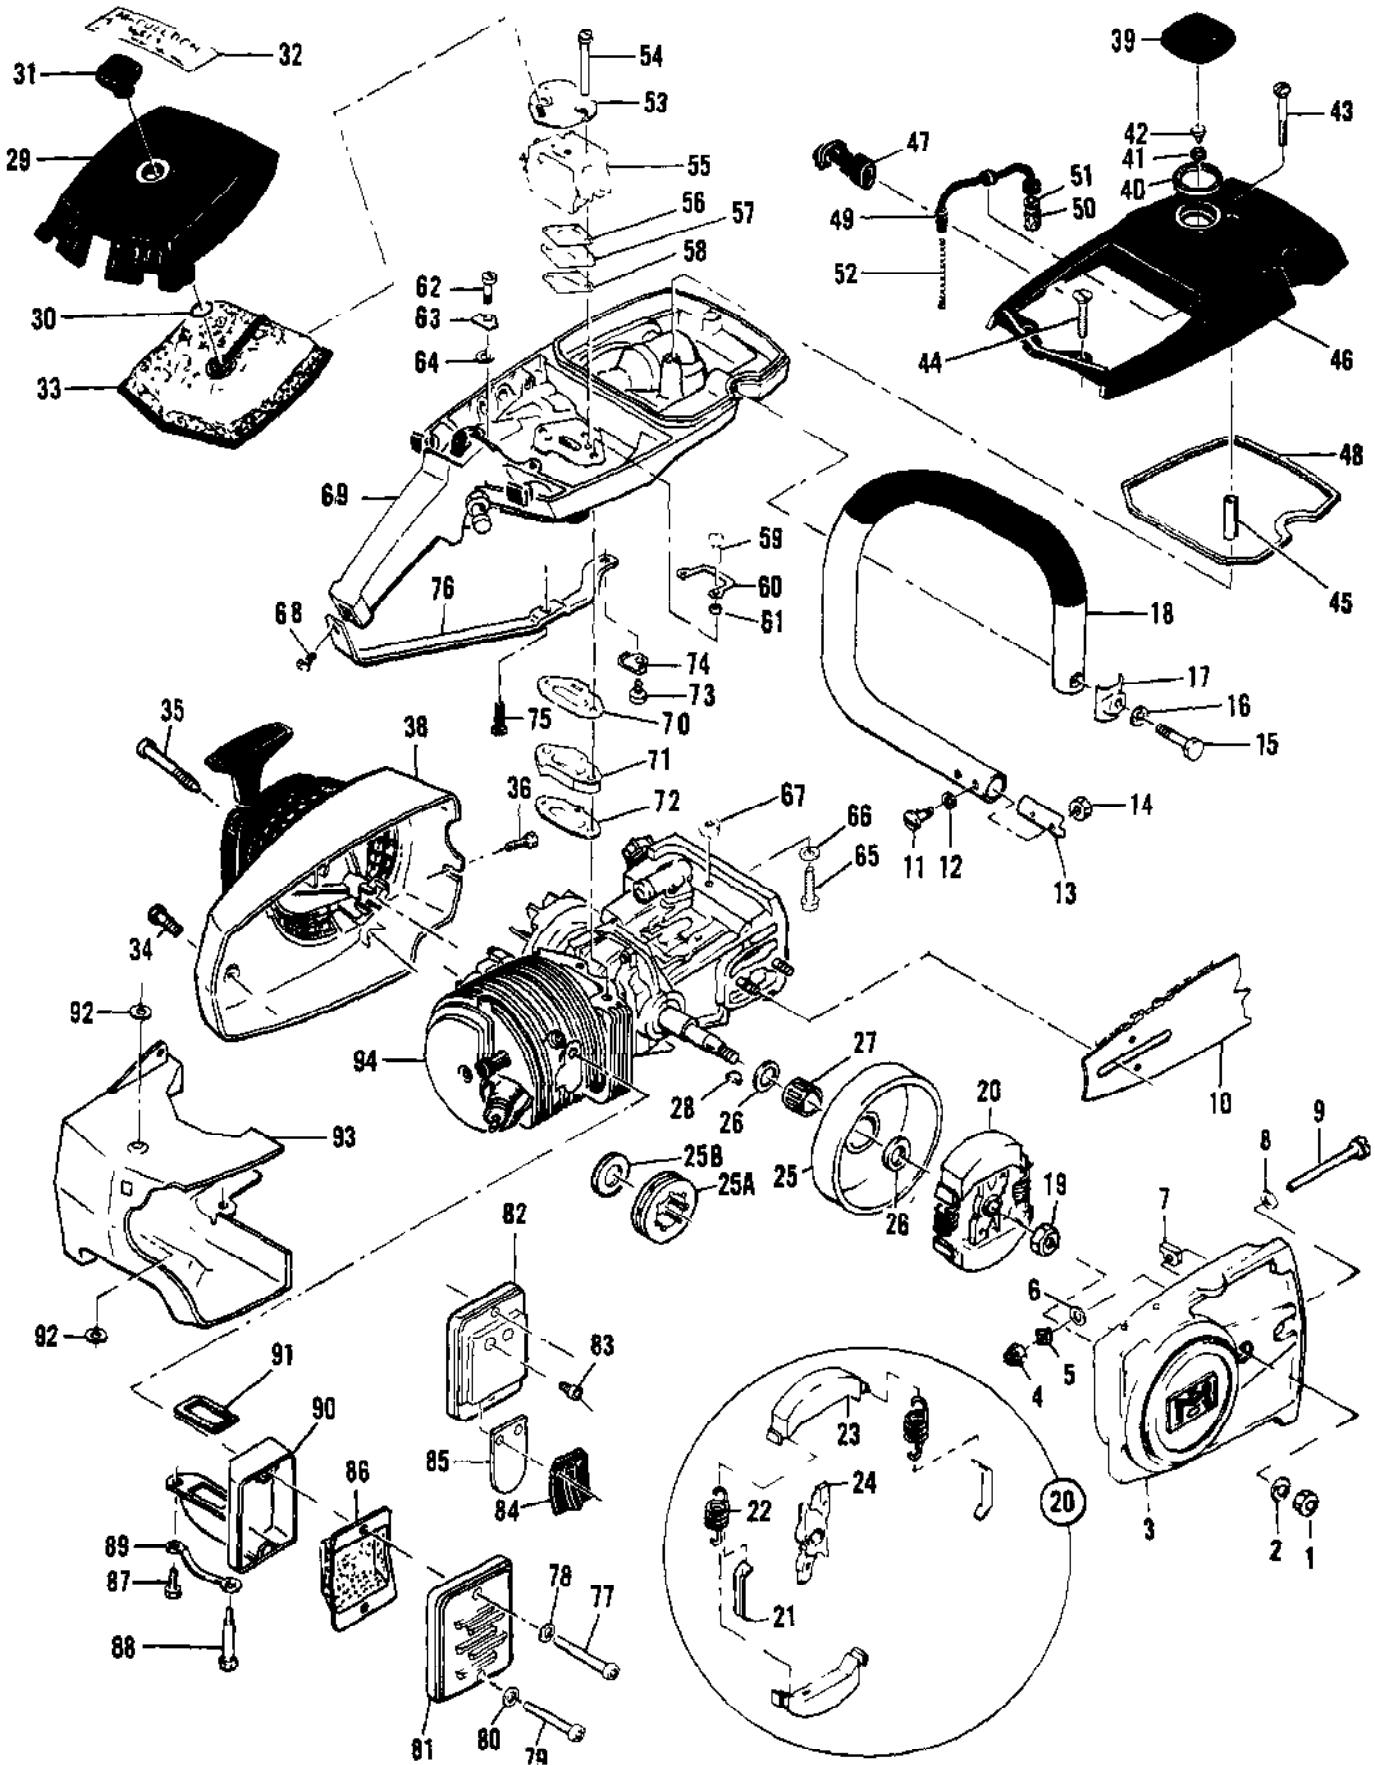

Ref #	Part Number	Qty	Description
1	110454	2	Nut - Hex 5/16-24
2	100440	2	Washer - 5/16
3	88586	1	Clutch Guard Assy
4	102067	1	Nut - Hex 10-24
5	110387	1	Washer - Wavey
6	100002	1	Washer - #10
7	61705	1	Nut - Bar adjustment
8	110264	1	Washer - #10
9	102144	1	Screw - Bar adjustment
10		1	Bar & Chain Assy
11	110865	2	Screw - Hex hd 10-24 x 7/8
12	100352	2	Washer - #10
13	89727	1	Plug - Retainer
14	101326	2	Nut - Hex 10-24
15	102130	1	Screw - Hex hd 1/4-20 x 1-1/2
16	100153	1	Lockwasher - 1/4
17	63484	1	Clamp - Frame
18	87686	1	Frame & Grip Assy
19	110594	1	Nut - Hex 3/8-24
	86113	1	Nut - Hex 3/8-24
20	84682	1	Clutch Assy
	87675	1	Clutch Assy
21	64583	2	Retainer - Spring
22	83223	2	Spring - Clutch
23	67233	2	Shoe - Clutch
24	62204C	1	Rotor Assy
	89438	1	Rotor Assy
25	86948	1	Drum
25A	86951	1	Sprocket - .375
25B	86958	1	Washer - Sprocket
25	66979	1	Kit - Sprocket & Drum - .404
26	61692	2	Shim
27	110330	1	Bearing
28	103879	1	Key - Woodruff
29	68530	1	Cover Assy - Air cleaner
30	110565	1	Ring - Retainer
31	68529	1	Knob - Cover
32	87176	1	Nameplate
33	69922	1	Filter - Air
34	110741	1	Screw - Pan hd 10-24 x 1/2
35	62978	3	Screw - Special
36	110741	1	Screw - Pan hd 10-24 x 1/2
38			Fan Housing & Starter See "Fan Housing & Starter Assemblies" illustration and parts list.
39	89322	1	Cap Assy - Fuel
40	69767	1	Gasket
41	86453	1	Plug
42	53766A	1	Valve
43	110402	1	Screw - Oval hd 12-24 x 2-3/8
44	103579	2	Screw - Fl hd 10-24 x 1
45	87840	1	Spacer
46	84252	1	Cover - Fuel tank
	88650	1	Cover - Fuel tank
	87815	1	Cover - Fuel tank
	89425	1	Cover - Fuel tank