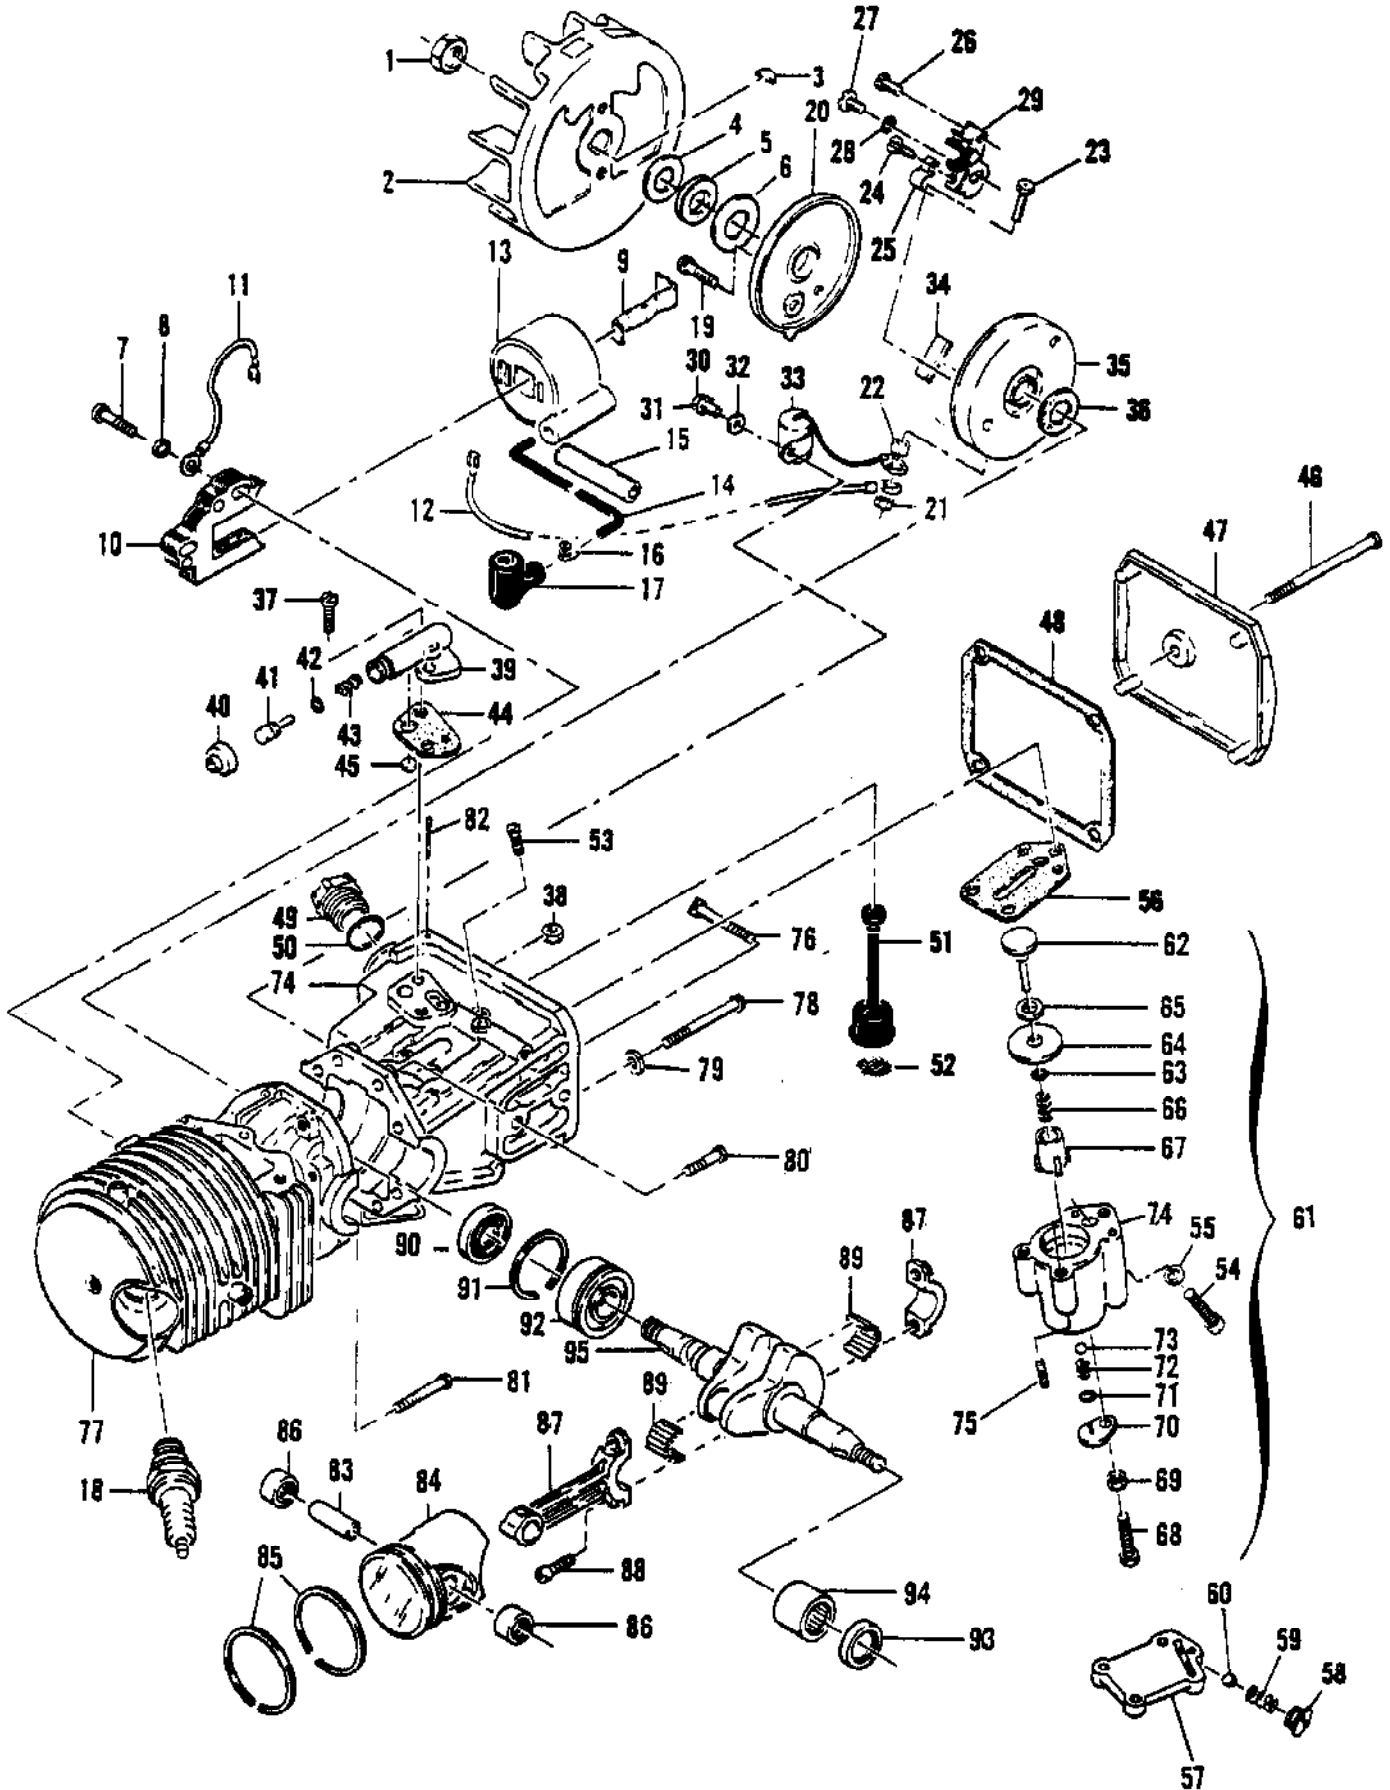

Ref #	Part Number	Qty	Description
1	101391	1	Nut - Hex 3/8-24
	110594	1	Nut - Hex 3/8-24
2	61737A	1	Flywheel Assy
3	103879	1	Key - Woodruff
4	67057	1	Washer - Thrust
5	67056	1	Seal
6	67054	1	Washer - Thrust
7	101965	2	Screw - Fil hd 10-24 x 7/8 (SEMS)
	110127	2	Screw - Hex hd 10-24 x 7/8 (SEMS)
8	100003	2	Washer - #10
9	51253	1	Retainer - Coil
10	68164	1	Lamination Assy
11	62819	1	Wire Assy - Ground
12	69344	1	Wire Assy - Primary
13	69798	1	Kit - Coil & Terminal Assy
14	69966	1	Wire & Sleeve Assy - Spark plug
15	67127	1	Sleeve
16	62932	1	Connector
17	62926	1	Boot
18	63097	1	Spark Plug AC CS 45T
19	110349	1	Screw - Rd hd 8-32 x 3/4
20	62362	1	Cover - Breaker box
21	100298	1	Nut - Hex 6-32
22	62365	1	Spacer - Breaker screw
23	110346	1	Screw - Hex hd 6-32 x 3/4
24	110489	1	Screw - Pan hd 6-32 x 7/16 s/t
25	83126	1	Strap - Conduction
26	100934	1	Screw - Rd hd 8-32 x 3/8
27	100934	1	Screw - Rd hd 8-32 x 3/8
	110445	1	Screw - Truss hd 8-32 x 3/8
28	105976	1	Washer - #8
29	62363	1	Breaker Assy
	66231	1	Breaker Assy
30	105249	1	Screw - Rd hd 8-32 x 3/8 (SEMS)
	110623	1	Screw - Fil hd 8-32 x 1/2
	103672	1	Screw - Fil hd 8-32 x 1/2
31	100252	1	Lockwasher - #8
32	100080	1	Washer - #8
33	61650	1	Condenser
34	54184	1	Wiper - Cam
35	62361	1	Box - Breaker
	83125	1	Box - Breaker
36	67051	1	Seal
37	110623	2	Screw - Fil hd 8-32 x 1/2
38	100955	1	Nut - Hex 8-32
39	62261A	1	Housing - Pump
40	62262	1	Cap - Housing
41	62266	1	Plunger - Pump
42	101056	1	"O" Ring
43	66687	1	Spring - Plunger
44	62230	1	Gasket - Pump
45	62909	1	Valve - Pump
46	110291	1	Screw - Pan hd 10-24 x 2-5/8
47	63072	1	Cover - Oil tank
48	62116	1	Gasket - Cover