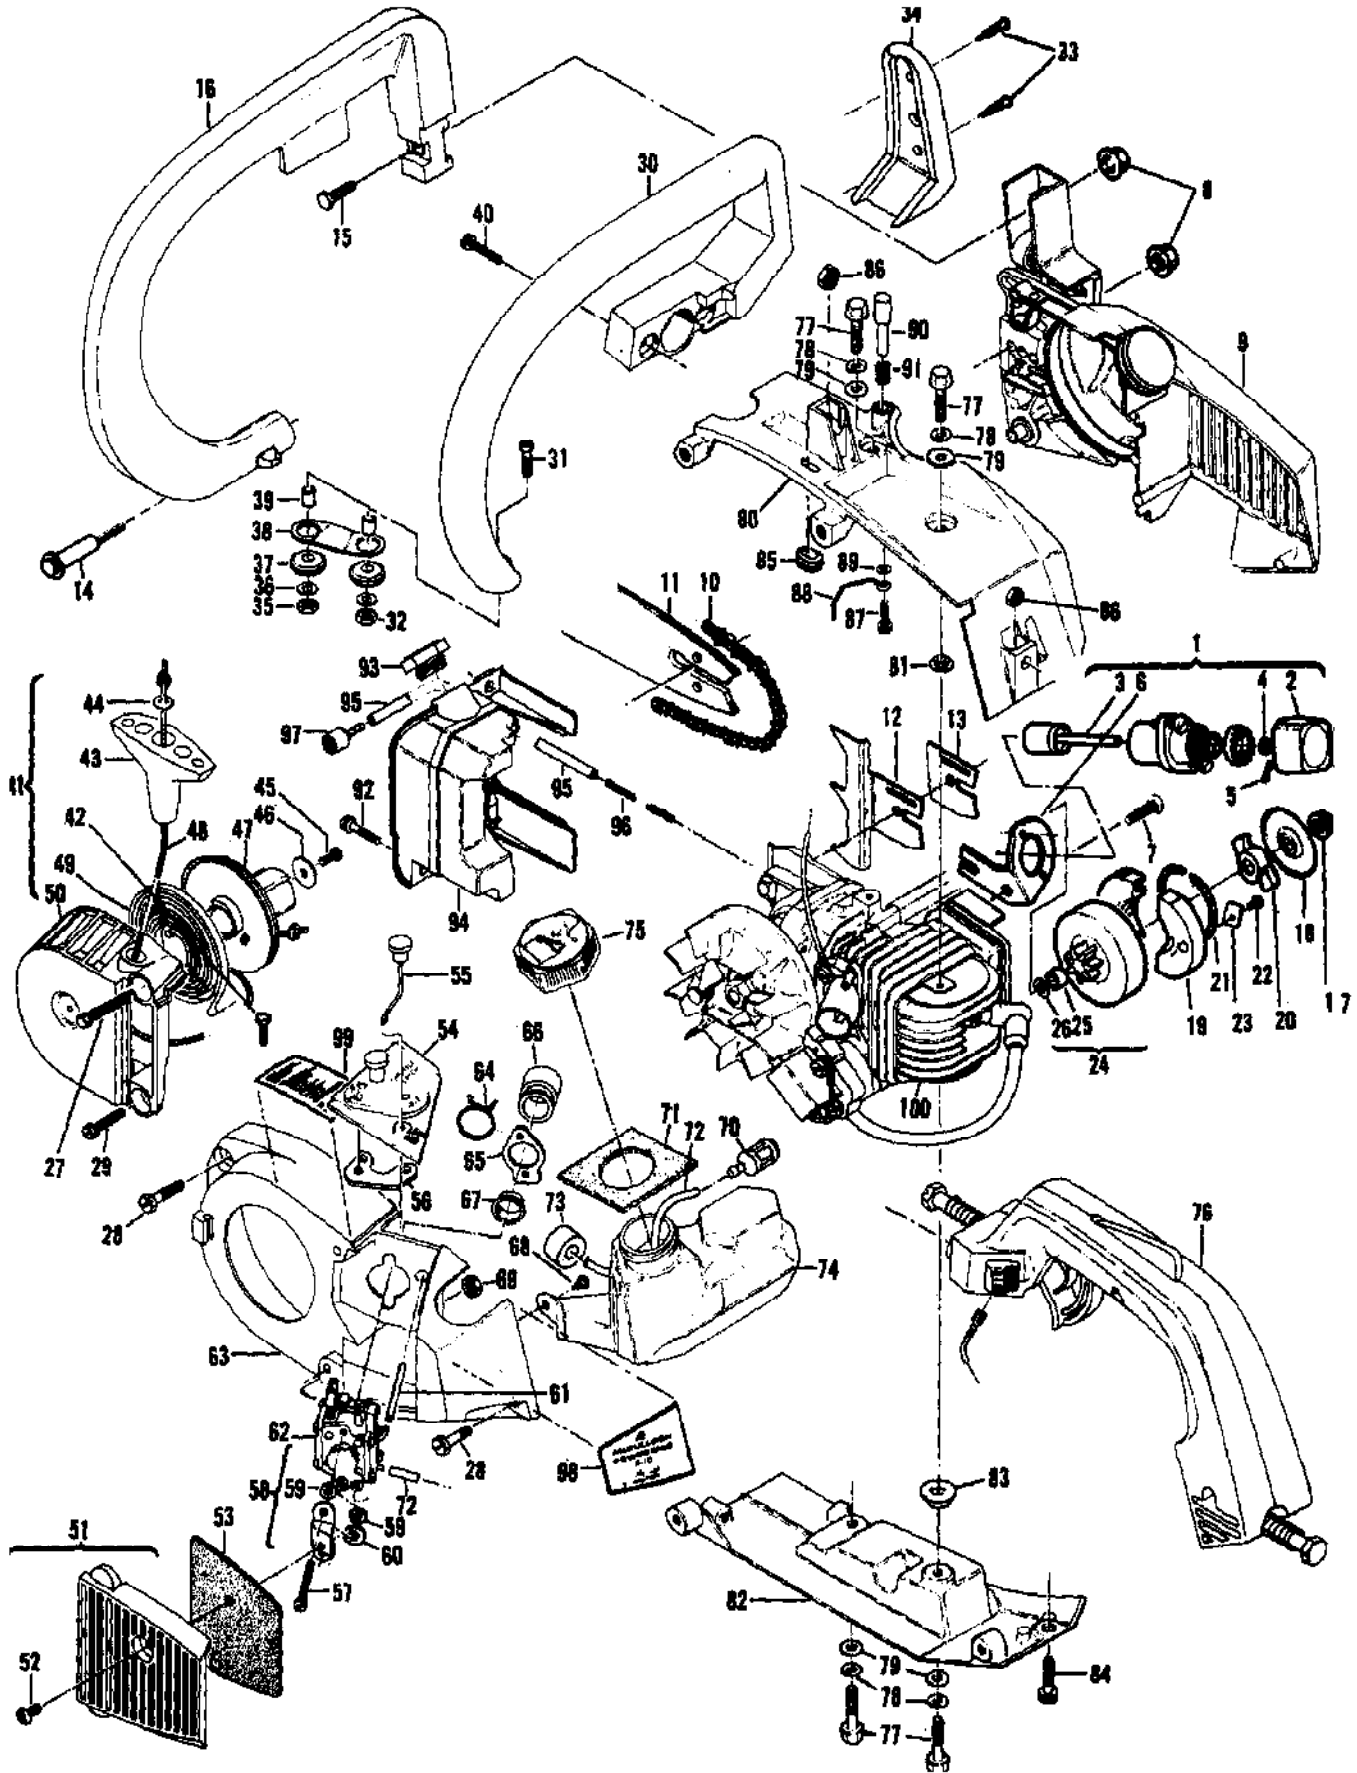

Ref #	Part Number	Qty	Description
1	215662	1	Kit - Grinder Asy - AUTO-SHARP
2	215447	1	Knob
3	216707	1	Wheel Asy - grinding
4	216134	1	Washer
5	216133	1	Pin - Cotter
6	215208	1	Bracket - AUTO-SHARP
7	120025	2	Screw - Pan hd M5 x 10
8	120029	2	Nut - Hx Flg M6 x 1.0
9		1	CHAIN BRAKE Assembly Not available separately. See "Chain Brake Assembly" illustration and parts list.
10		1	Chain Not available separately.See "Bar & Chain Combinations" parts list.
11		1	Bar Not available separately.See "Bar & Chain Combinations" parts list.
12	214207	1	Spike
13	93148	1	Spacer - Bar Pad
14	215695	1	Screw - Hx hd M5 x 50 ST (SEMS)
15	120028	1	Screw - Hx hd M6 x 20
16	93021A	1	Lever - Wraparound
17	94244	1	Nut - Clutch
18	94243	1	Plate - Dust
19	213278	1	Kit - Clutch
20	94242	1	Rotor
21	93608	1	Spring Assembly - Clutch
22	110957	2	Rivet - Fl 1/8 x .547
23	85064	2	Plate - Clutch Shoe
24	215252	1	Drum/Sprocket/Bearing Asy
25	91222	1	Bearing
26	215259	1	Washer - Sprocket
27	120096	1	Screw - WH M5 x 55 ST
28	120095	2	Screw - WH M5 x 20 ST
29	120098	1	Screw - WH M5 x 18
30	216816	1	Kit - Frame
31	216064	1	Screw - M5 T-Head
32	216585	1	Nut - Hx M5 Lock
30	216504	1	Frame Assembly
31	216064	1	Screw - M5 T-Head
32	93057	1	Nut - Hx M5 Lock
33	111011	2	Screw - Pn hd 10-16 x 7/8
34	95141	1	Weight - Frame
35	216585	1	Nut - Hx M5 Lock
36	120045	2	Washer - M5
37	110989	2	Grommet
38	93152	1	Link
39	93057	2	Spacer - Mount
40	120036	2	Screw - Pn M4 x 25 (SEMS)
41	216491	1	Kit - Starter Assembly
42	216064	1	Screw - M5 T-Head
43	91255	1	Kit - Starter Handle
44	105490	1	Washer - Starter Handle
45	110041	1	Screw - Pn hd 8-32 x .5
46	68497	1	Washer
47	213261	1	Drum/Rope Assembly
48	83203	1	Rope - Starter