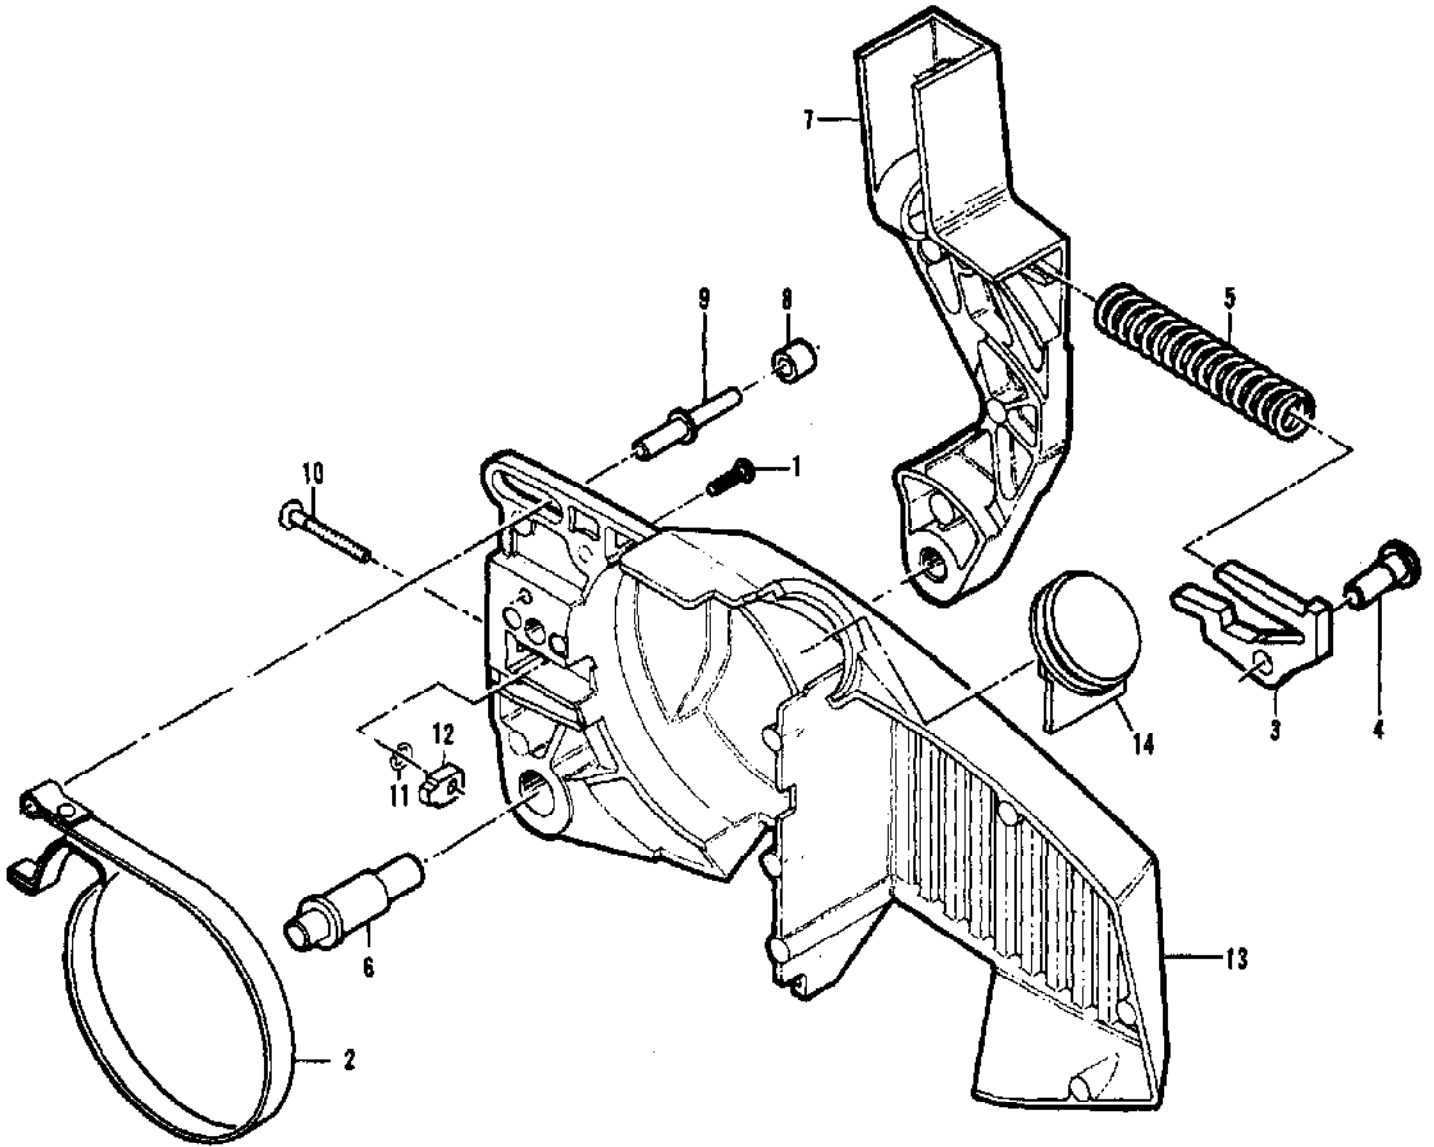

Ref #	Part Number	Qty	Description
	214373	1	CHAIN BRAKE Assembly
1	111047	1	Screw - Fil hd 8-32 x 5/8
2	94709	1	Band - Brake
3	215758	1	Kit - Latch
4		1	Spring - Compression Not available separately.
5	93602	1	Pivot - Latch
6	92482	1	Pivot - Lever
7	93159	1	Lever - Actuating
8	214368	1	Bearing - Roller
9	213907	1	Pin - Roller
10	90658	1	Screw - Adjusting
11	110907	1	Ring - Retaining
12	84929	1	Nut - Bar Adjusting
13	215589	1	Housing - Brake
13	94181	1	Housing - Brake
14	935284	1	Cover - AUTO-SHARP