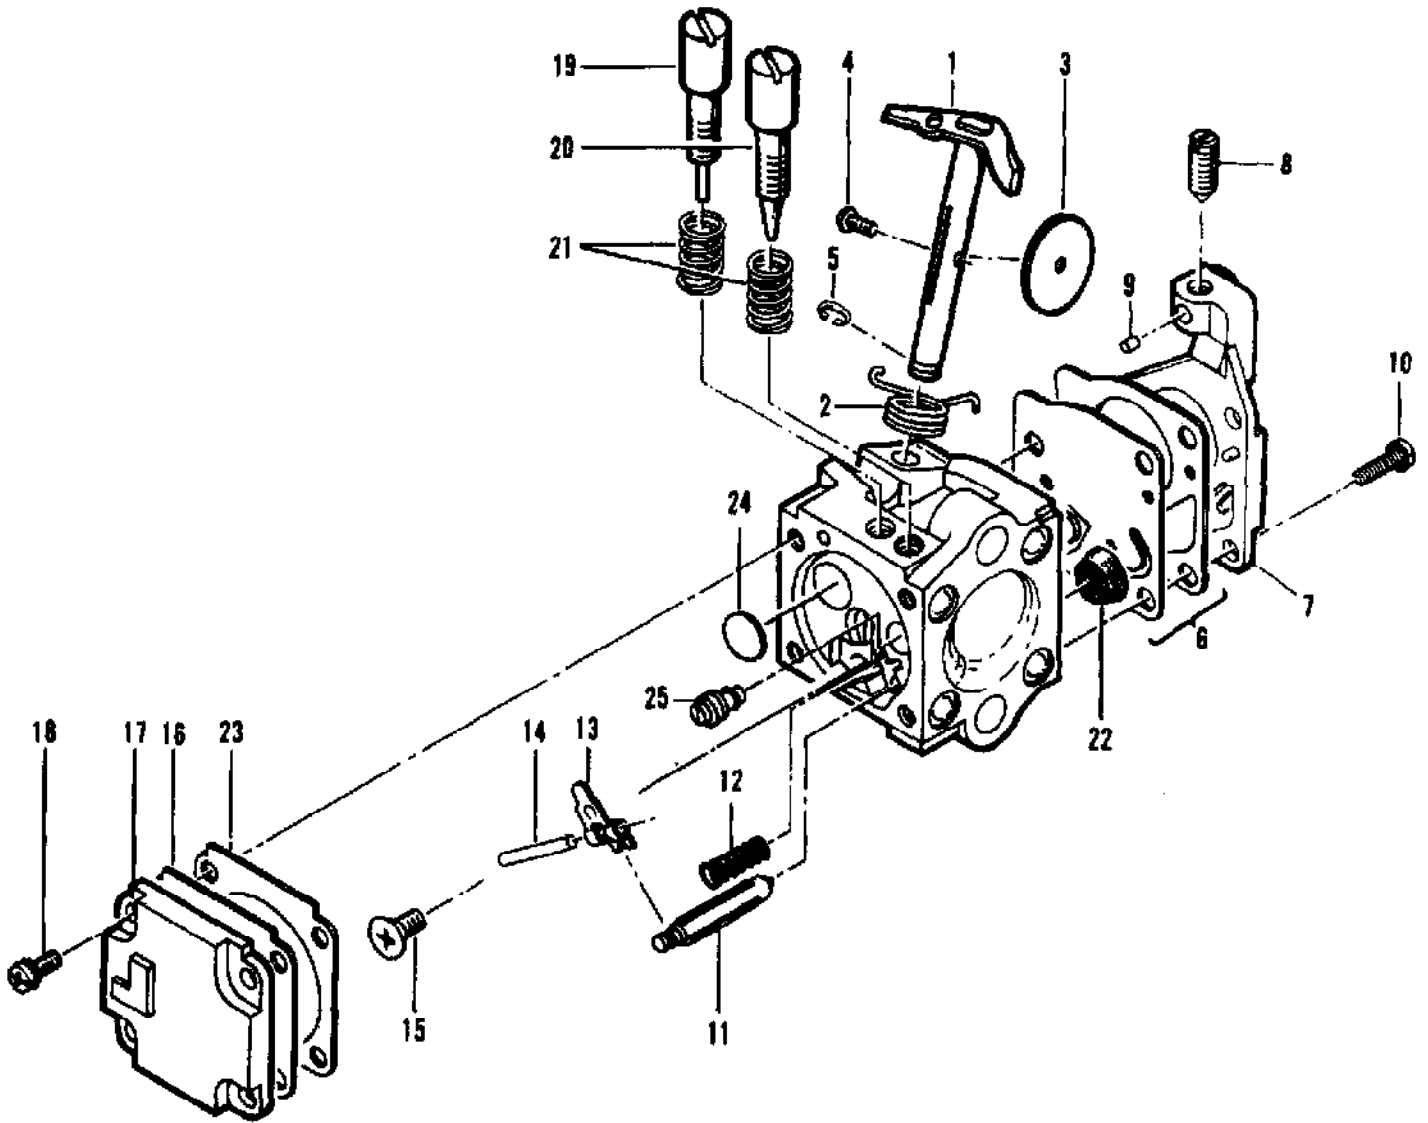

Ref #	Part Number	Qty	Description
	94496A	1	Carburetor Asy - Walbro (WA-52)
1	94749	1	Ring - Shaft retainer
2	94752	1	Shaft Asy - Throttle
3	94765	1	Spring - Throttle return
4	83755	1	Screw - Valve
5	94753	1	Valve - Throttle
6	94766	1	Needle - Idle adjust
7	94767	1	Needle - Hi speed
8	94763	1	Spring - Idle needle
9	67502	1	Spring - Hi speed needle
10	94762	1	Screw - Idle adjust
11	67504	1	Spring - Friction
12	94760	1	Screw - Pump cover
13	94751	1	Cover - Pump
14	94754	1	Gasket - Pump
15	94758	1	Diaphragm - Pump
16	94769	1	Screen - Inlet
17	80529	4	Screw - Diaphragm cover
18	94750	1	Cover - Metering diaphragm
19	94759	1	Diaphragm Asy - Metering
20	94755	1	Gasket - Metering diaphragm
21	94761	1	Screw - Circuit plate
22	94771	1	Plate - circuit
23	94756	1	Gasket - circuit
24	67500	1	Screw - Metering lever
25	94770	1	Pin - Metering lever
26	94772	1	Lever - Metering
27	94764	1	Spring - Metering lever
28	67491	1	Valve - Inlet needle
	94775		Kit - Gasket/Diaphragm
	94774		Kit - Repair

Ref #	Part Number	Qty	Description
1	93529	2	Bolt - Shoulder
2	93530A	4	Spring - Mount
3	92704	1	Mount
4	94038	1	Hub - Mount
	213230		Handle Assembly
	213231		Handle Assembly
	213235		Handle Assembly
5	111032	A/R	Screw - Pan hd 10-16 x 5/8
6	92704	1	Mount
7	94038	1	Hub - Mount
8	213229	1	Handle - Right half
9	213224	1	Handle - Long right
10	213228	1	Handle - Left half
11	213226	1	Handle - Long left
12	101326	1	Nut - Hx lock 10-24
13	104400	1	Screw - Pan hd 10-24 x 1-1/4
14	95042	1	Weight - Handle
15	93310	1	Trigger - Safety
16	93515	1	Spring - Trigger
17	213232	1	Trigger - Throttle
18	213234	1	Wire Assembly - Throttle
19	213233	1	Wire Assembly - Throttle
20	110706	1	Screw - Pan hd 8-18 x 1/2
21	62451	1	Contact - Ignition switch
22	93505A	1	Wire - Stop switch (PM 310/320)
23	94039	1	Wire - Stop switch (PM 330)
24	68846	1	Button - Stop switch