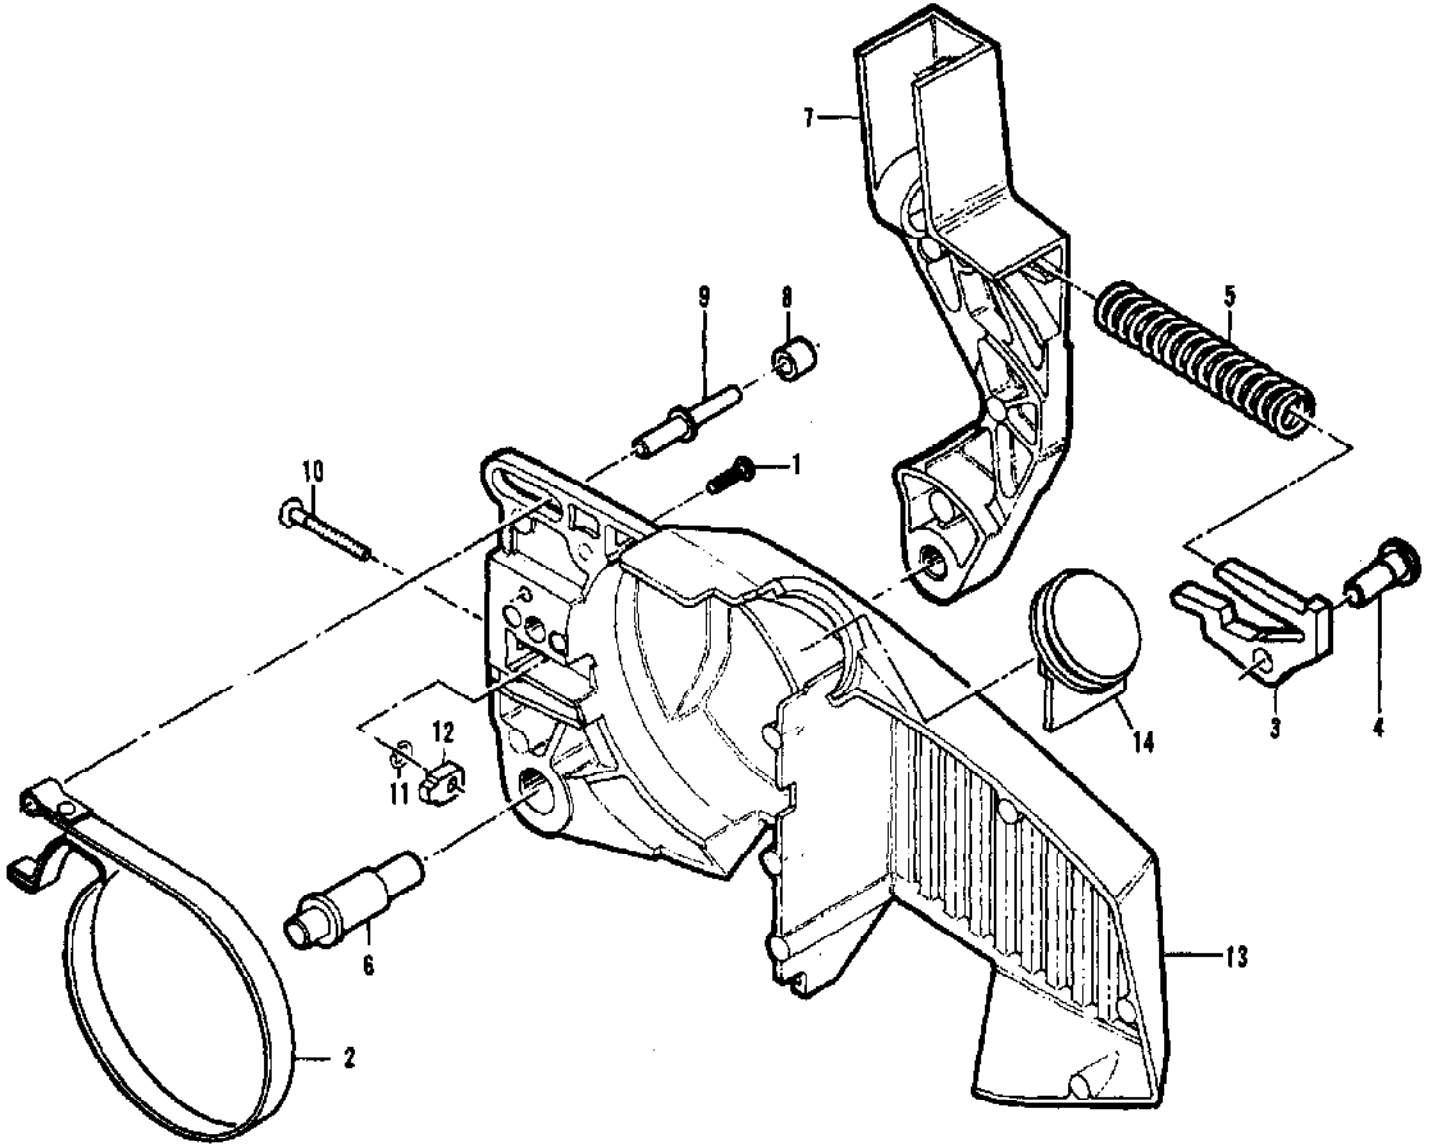

Ref #	Part Number	Qty	Description
	214373	1	CHAIN BRAKE Assembly
1	111047	1	Screw - Fil hd 8-32 x 5/8
2	94709	1	Band - Brake
3	215758	1	Kit - Latch
4		1	Spring - Compression Not available separately.
5	93602	1	Pivot - Latch
6	92482	1	Pivot - Lever
7	93159	1	Lever - Actuating
8	214368	1	Bearing - Roller
9	213907	1	Pin - Roller
10	90658	1	Screw - Adjusting
11	110907	1	Ring - Retaining
12	84929	1	Nut - Bar Adjusting
13	215589	1	Housing - Brake
13	94181	1	Housing - Brake
14	935284	1	Cover - AUTO-SHARP