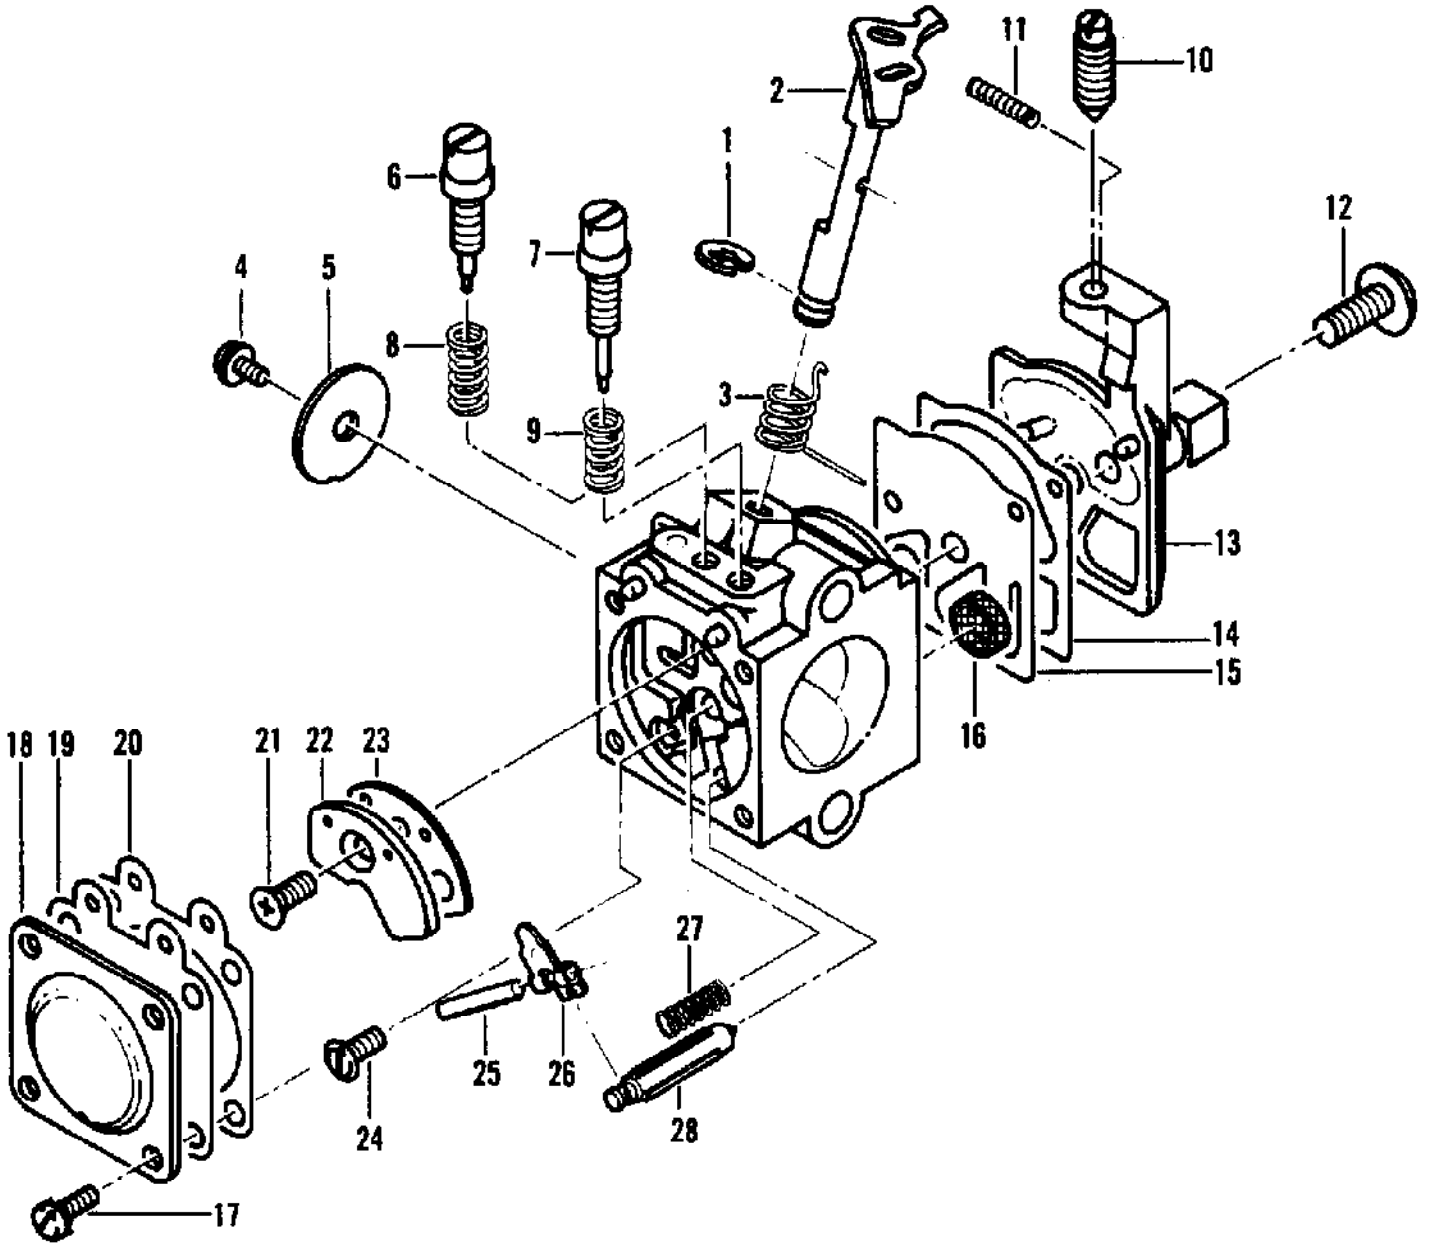

Ref #	Part Number	Qty	Description
	94496A	1	Carburetor Asy - Walbro (WA-52)
1	94749	1	Ring - Shaft retainer
2	94752	1	Shaft Asy - Throttle
3	94765	1	Spring - Throttle return
4	83755	1	Screw - Valve
5	94753	1	Valve - Throttle
6	94766	1	Needle - Idle adjust
7	94767	1	Needle - Hi speed
8	94763	1	Spring - Idle needle
9	67502	1	Spring - Hi speed needle
10	94762	1	Screw - Idle adjust
11	67504	1	Spring - Friction
12	94760	1	Screw - Pump cover
13	94751	1	Cover - Pump
14	94754	1	Gasket - Pump
15	94758	1	Diaphragm - Pump
16	94769	1	Screen - Inlet
17	80529	4	Screw - Diaphragm cover
18	94750	1	Cover - Metering diaphragm
19	94759	1	Diaphragm Asy - Metering
20	94755	1	Gasket - Metering diaphragm
21	94761	1	Screw - Circuit plate
22	94771	1	Plate - circuit
23	94756	1	Gasket - circuit
24	67500	1	Screw - Metering lever
25	94770	1	Pin - Metering lever
26	94772	1	Lever - Metering
27	94764	1	Spring - Metering lever
28	67491	1	Valve - Inlet needle
	94775		Kit - Gasket/Diaphragm
	94774		Kit - Repair

Ref #	Part Number	Qty	Description
1	93529	2	Bolt - Shoulder
2	93530A	4	Spring - Mount
3	92704	1	Mount
4	94038	1	Hub - Mount
	213230		Handle Assembly
	213231		Handle Assembly
	213235		Handle Assembly
5	111032	A/R	Screw - Pan hd 10-16 x 5/8
6	92704	1	Mount
7	94038	1	Hub - Mount
8	213229	1	Handle - Right half
9	213224	1	Handle - Long right
10	213228	1	Handle - Left half
11	213226	1	Handle - Long left
12	101326	1	Nut - Hx lock 10-24
13	104400	1	Screw - Pan hd 10-24 x 1-1/4
14	95042	1	Weight - Handle
15	93310	1	Trigger - Safety
16	93515	1	Spring - Trigger
17	213232	1	Trigger - Throttle
18	213234	1	Wire Assembly - Throttle
19	213233	1	Wire Assembly - Throttle
20	110706	1	Screw - Pan hd 8-18 x 1/2
21	62451	1	Contact - Ignition switch
22	93505A	1	Wire - Stop switch (PM 310/320)
23	94039	1	Wire - Stop switch (PM 330)
24	68846	1	Button - Stop switch