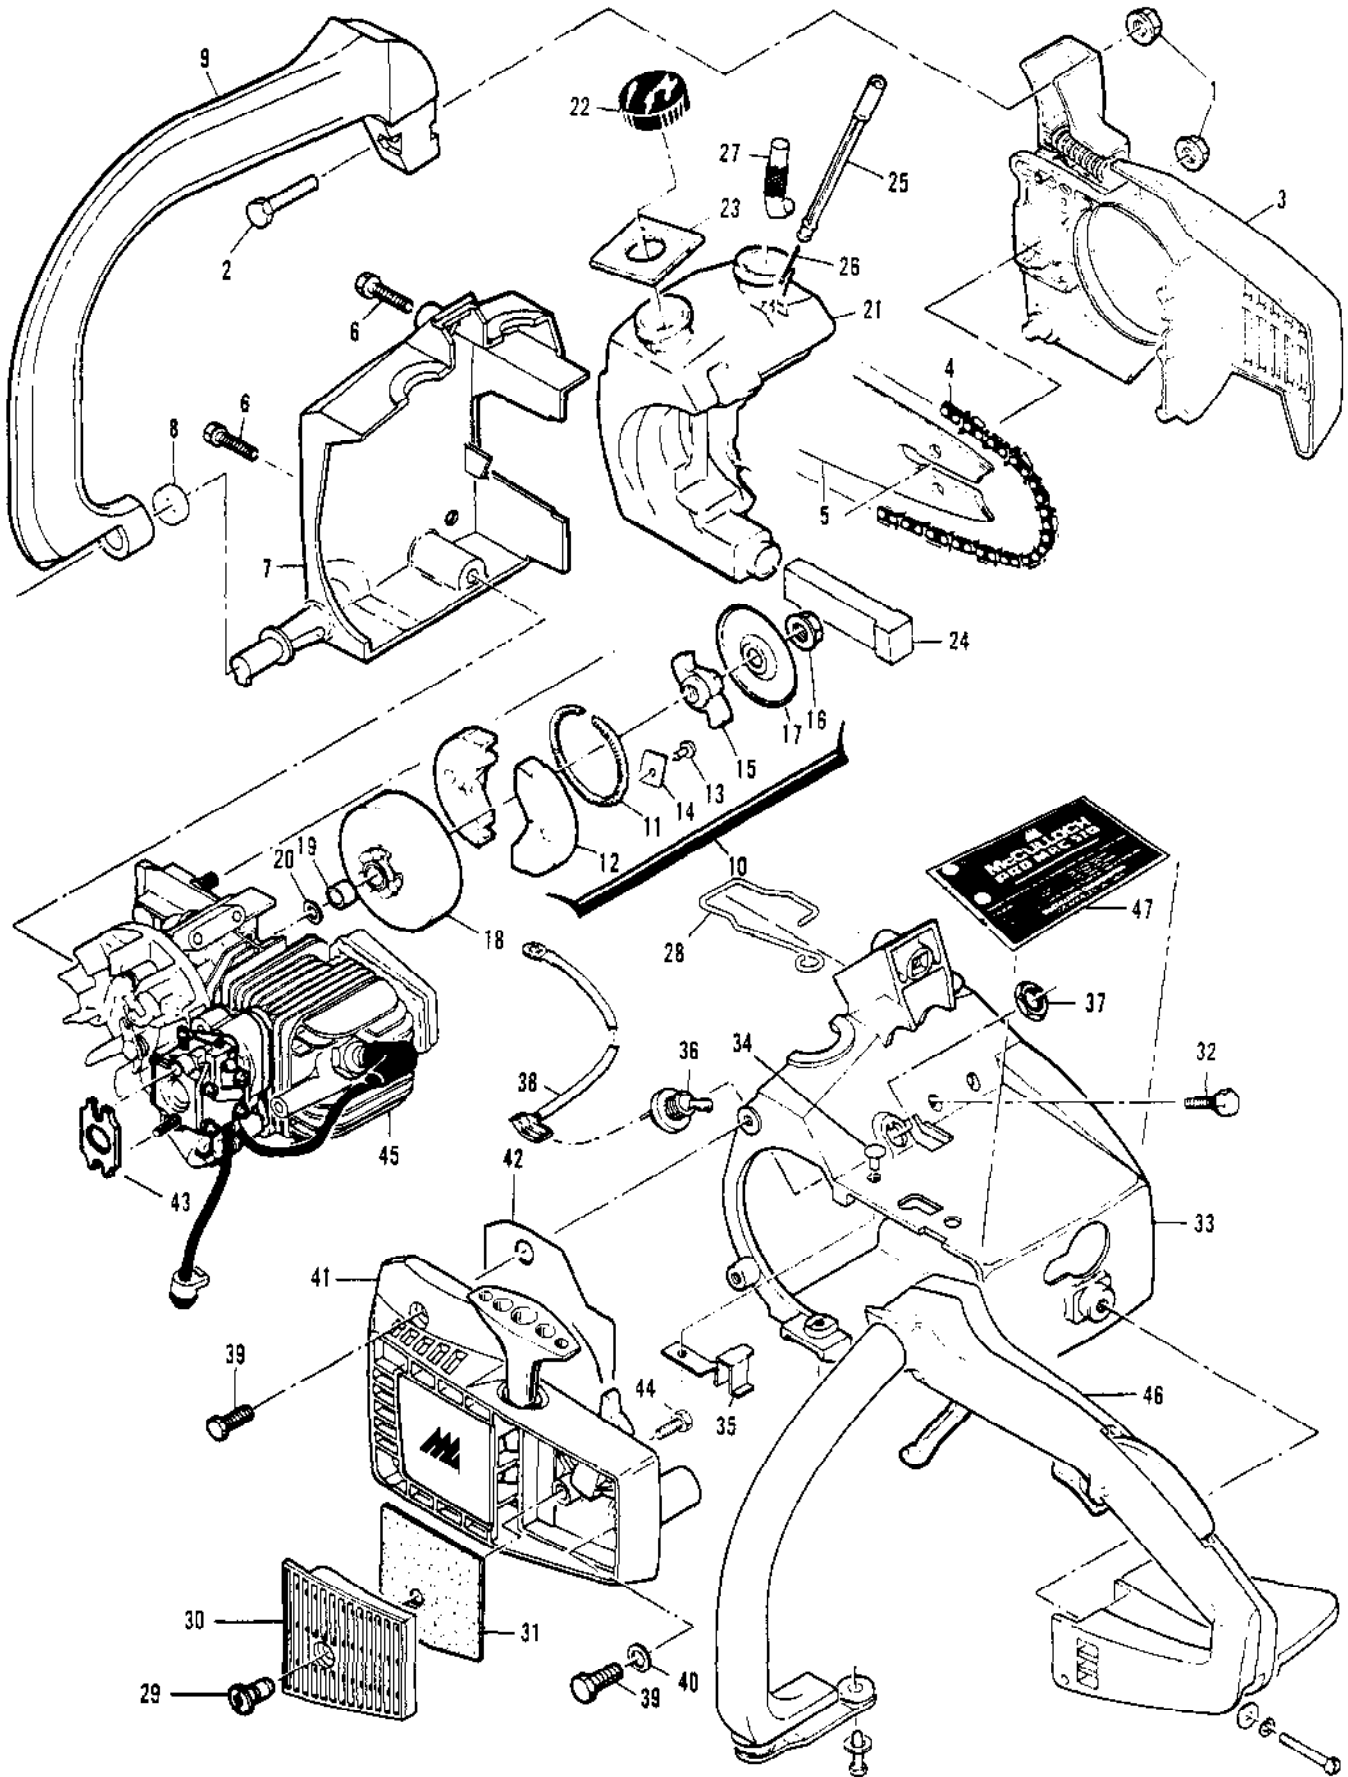

Ref #	Part Number	Qty	Description
1	110676	2	Nut-Hx 1/4-28
2	110972	1	Screw-Hx 1/4-28 x 3/4
3			CHAIN BRAKE ASY See "Chain Brake Assembly" illustration and parts list.
4		1	Chain Asy See Bar & Chain Combinations parts list.
5		1	Bar See Bar & Chain Combinations parts list.
6	110639	2	Screw-Hx hd 12-24 x 1
7	92863		Cover-Fuel & Oil tank
8	93194A	1	Washer-Rubber
9	92480	1	Lever-Handguard
10	213278	1	Clutch Kit
10	213277	1	Clutch Asy
11	93608	1	Spring Asy
12		2	Shoe-Clutch
13	110957	2	Rivet
14	85064	2	Plate
15	94247	1	Rotor
15	94247	1	Rotor Kit
16	94244	1	Nut-Clutch
17	94243	1	Plate-Dust
18	85504	1	Drum & Spkt Asy - .250P
19	67650	1	Bearing-Spkt
18	95197	1	Drum/Spkt/Brng Asy - .375P
19	91222	1	Kit-Needle brng
20	67303	1	Washer-Sprocket
21	91454A	1	Tank Kit-Fuel & Oil
22	91283	2	Cap-Fuel & Oil (unvented)
23	91148	1	Seal-Fuel vent
24	84956	1	Pickup-Fuel
25	83900A	1	Piston-Pulse Oiler
26	83946	1	Spring-Piston
27	85557	1	Body-Oiler
28	93295	1	Rod-Oiler
29	89070	1	Nut-Air cleaner cover
30	89069	1	Cover-Air cleaner
31	92410	1	Filter-Air
32	110953	3	Screw-Hx hd 12-24 x 5/8
33	89051B	1	Shroud
33	213822	1	Shroud/Latch Asy
34	111007	1	Rivet
35	93912	1	Spring-Throttle latch
36	92649	1	Kit-Ignition switch
37	104810	1	Nut-Hx 15/32-32
38	69344	1	Wire Asy-Ignition
39	110953	3	Screw-Hx hd 12-24 x 5/8
40	110882	1	Washer
41			Starter Asy See "Starter Assembly" illustration and parts list.
42	93236	1	Deflector-Air
43	94142	1	Gasket-Starter housing
44	102762	1	Screw-Hx hd 10-24 x 1/2
45			Powerhead Asy See "Powerhead Assembly" illustration and parts list.