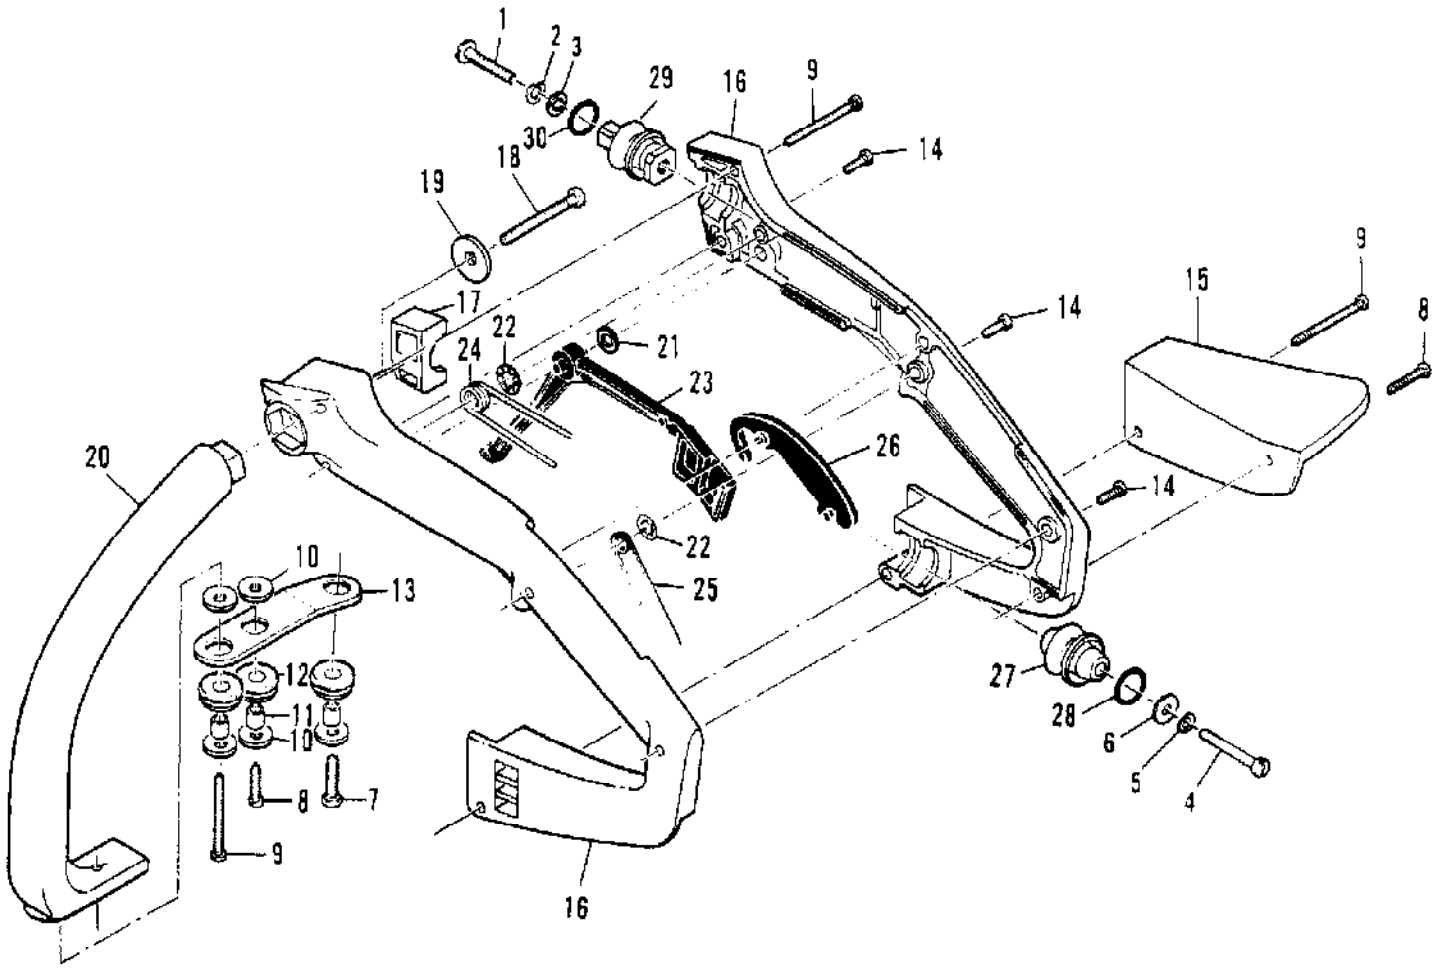

No
Diagram
Available

Parts List
Only

Ref #	Part Number	Qty	Description
	91663		Bar - 14" Mini Pro
	92625N		Chain - SM250GL
	214345		Bar - 16" Mini Pro
	214239N		Chain - SM250GL
	214236		Bar - 16" Mini Pro
	214241		Chain - MP370G

Ref #	Part Number	Qty	Description
	91571A	1	Carburetor Asy (Zama)
	91571B	1	Carburetor Asy (Zama)
1	91801	1	Shaft Asy - Throttle
2	91802	1	Spring - Throttle return
3	91803	1	Plate - Throttle
4	91804	1	Screw - Plate (m3)
5	91805	1	"E" Ring
6	91824	1	Kit - Diaphragm & Gaskets
7	92093	1	Diaphragm - Fuel pump
8	91806	1	Cover - Fuel pump
9	91807	1	Screw - Idle speed
10	91808	1	Insert - Friction
11	91809	4	Screw - Pump cover (m4)
12	91810	1	Needle - Inlet
13	91817	1	Spring - Lever
14	91812	1	Lever - Inlet needle
15	91813	1	Pin - Lever
16	91814	1	Screw - Lever pin (M3)
17	91815	1	Diaphragm Asy - Metering
18	91816	1	Cover - Diaphragm
19	91817	4	Screw - Diaphragm cover (m3)
20	91818	1	Needle - Idle mixture
21	91819	1	Spring - Needle
22	91820	1	Screen - Filter
23	91821	1	Gasket - Metering diaphragm
24	92097	1	Welch Plug
25	91822	1	Orifice - Main fuel (press - in)
25	93627	1	Orifice - Main fuel (screw - in)
25	92751	1	Orifice - Main fuel (press - in)
25	93628	1	Orifice - Main fuel (screw - in)
	91823		Repair Kit

Ref #	Part Number	Qty	Description
	214377	1	CHAIN BRAKE Asy
1	111047	1	Screw - Fil 18-32 x 5/8
2	94709	1	Band - Brake
2	92487	1	Band - Brake
3	94006	1	Latch
3	93092	1	Latch
4	93602	1	Pivot - Latch
5	94007	1	Spring - Compression
5	93140	1	Spring - Compression
6	92482	1	Pivot - Lever
7	214375	1	Lever Asy - Actuating
8	92867	1	Lever
9	213907	1	Pin - Roller
10	214368	1	Bearing - Roller
11	90658	1	Screw - Adjusting
12	110907	1	Ring - Retaining
13	84929	1	Nut - Bar adj.
14	94174	1	Housing - Brake
14	92862	1	Housing - Brake