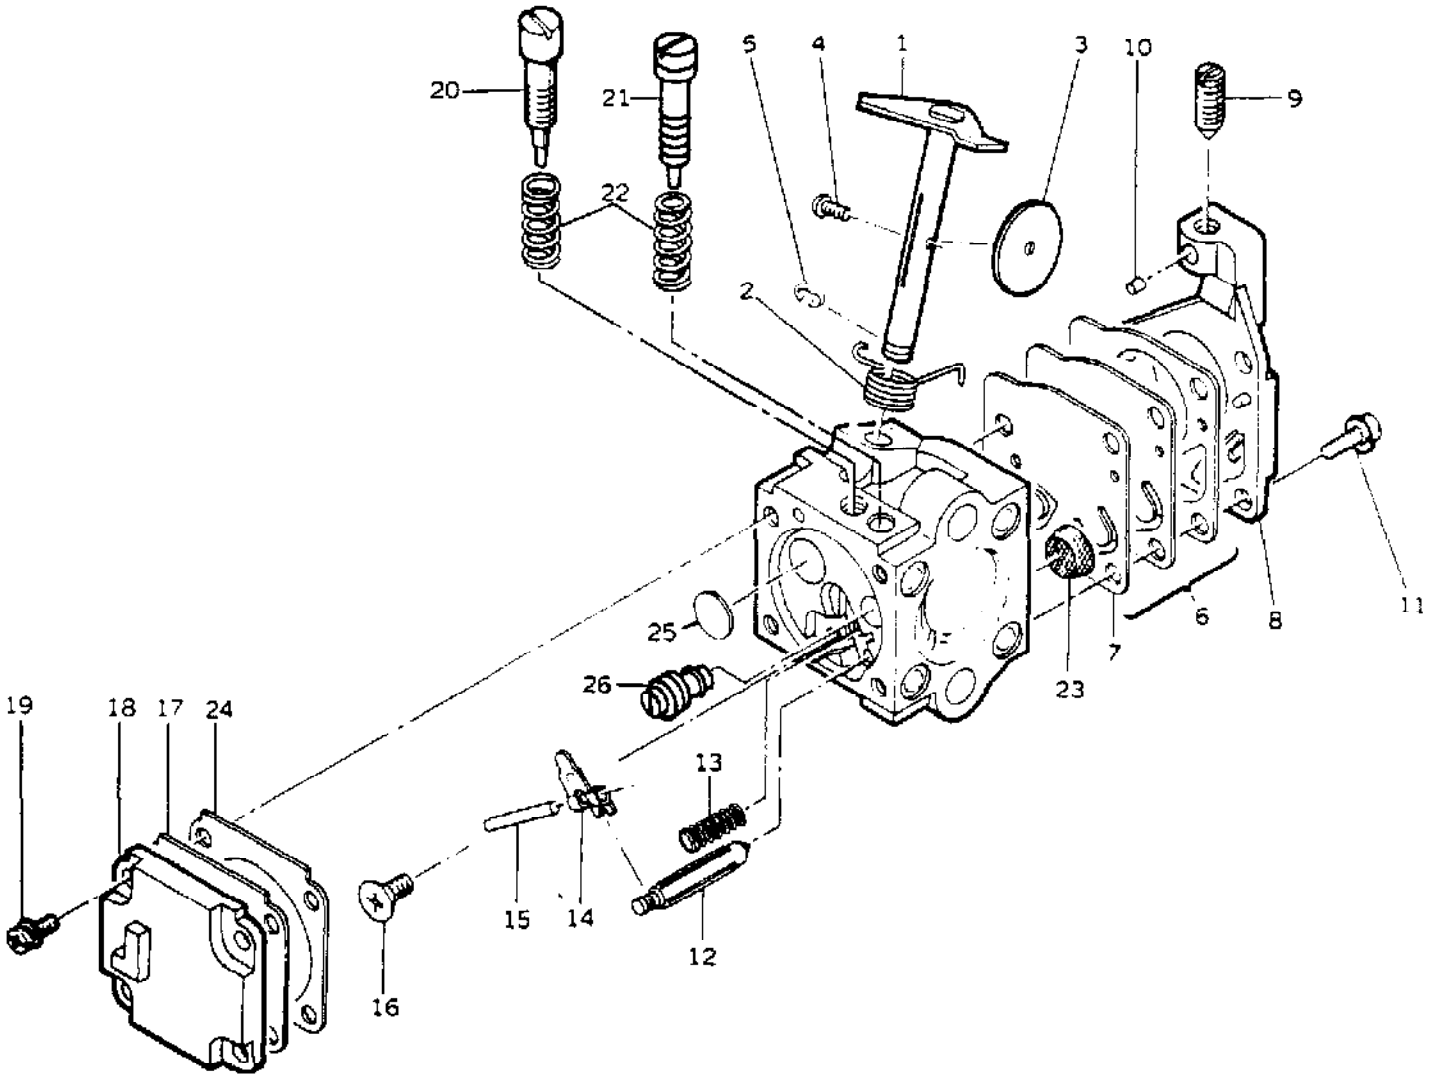

Ref #	Part Number	Qty	Description
	93766	1	Carburetor Asy (Zama)
1	91801	1	Shaft Asy - Throttle
2	91802	1	Spring - Throttle return
3	91803	1	Plate - Throttle
4	91804	1	Screw - Plate (m3)
5	91805	1	"E" Ring
6	91824	1	Kit - Diaphragm & Gaskets
7	92093	1	Diaphragm - Fuel pump
8	91806	1	Cover - Fuel pump
9	91807	1	Screw - Idle speed
10	91808	1	Insert - Friction
11	91809	4	Screw - Pump cover (m4)
12	91810	1	Needle - Inlet
13	91811	1	Spring - Lever
14	91812	1	Lever - Inlet needle
15	91813	1	Pin - Lever
16	91814	1	Screw - Lever pin (m3)
17	91815	1	Diaphragm Asy - Metering
18	91816	1	Cover - Diaphragm
19	91817	4	Screw - Diaphragm cover (m3)
20	91818	1	Needle -Idle mixture
21	94033	1	Needle - High speed
22	91819	2	Spring - Needle
23	91820	1	Screen - Filter
24	91821	1	Gasket - Metering diaphragm
25	92097	1	Welch Plug
26	93950	1	Orifice - Main fuel
	94141		Repair Kit