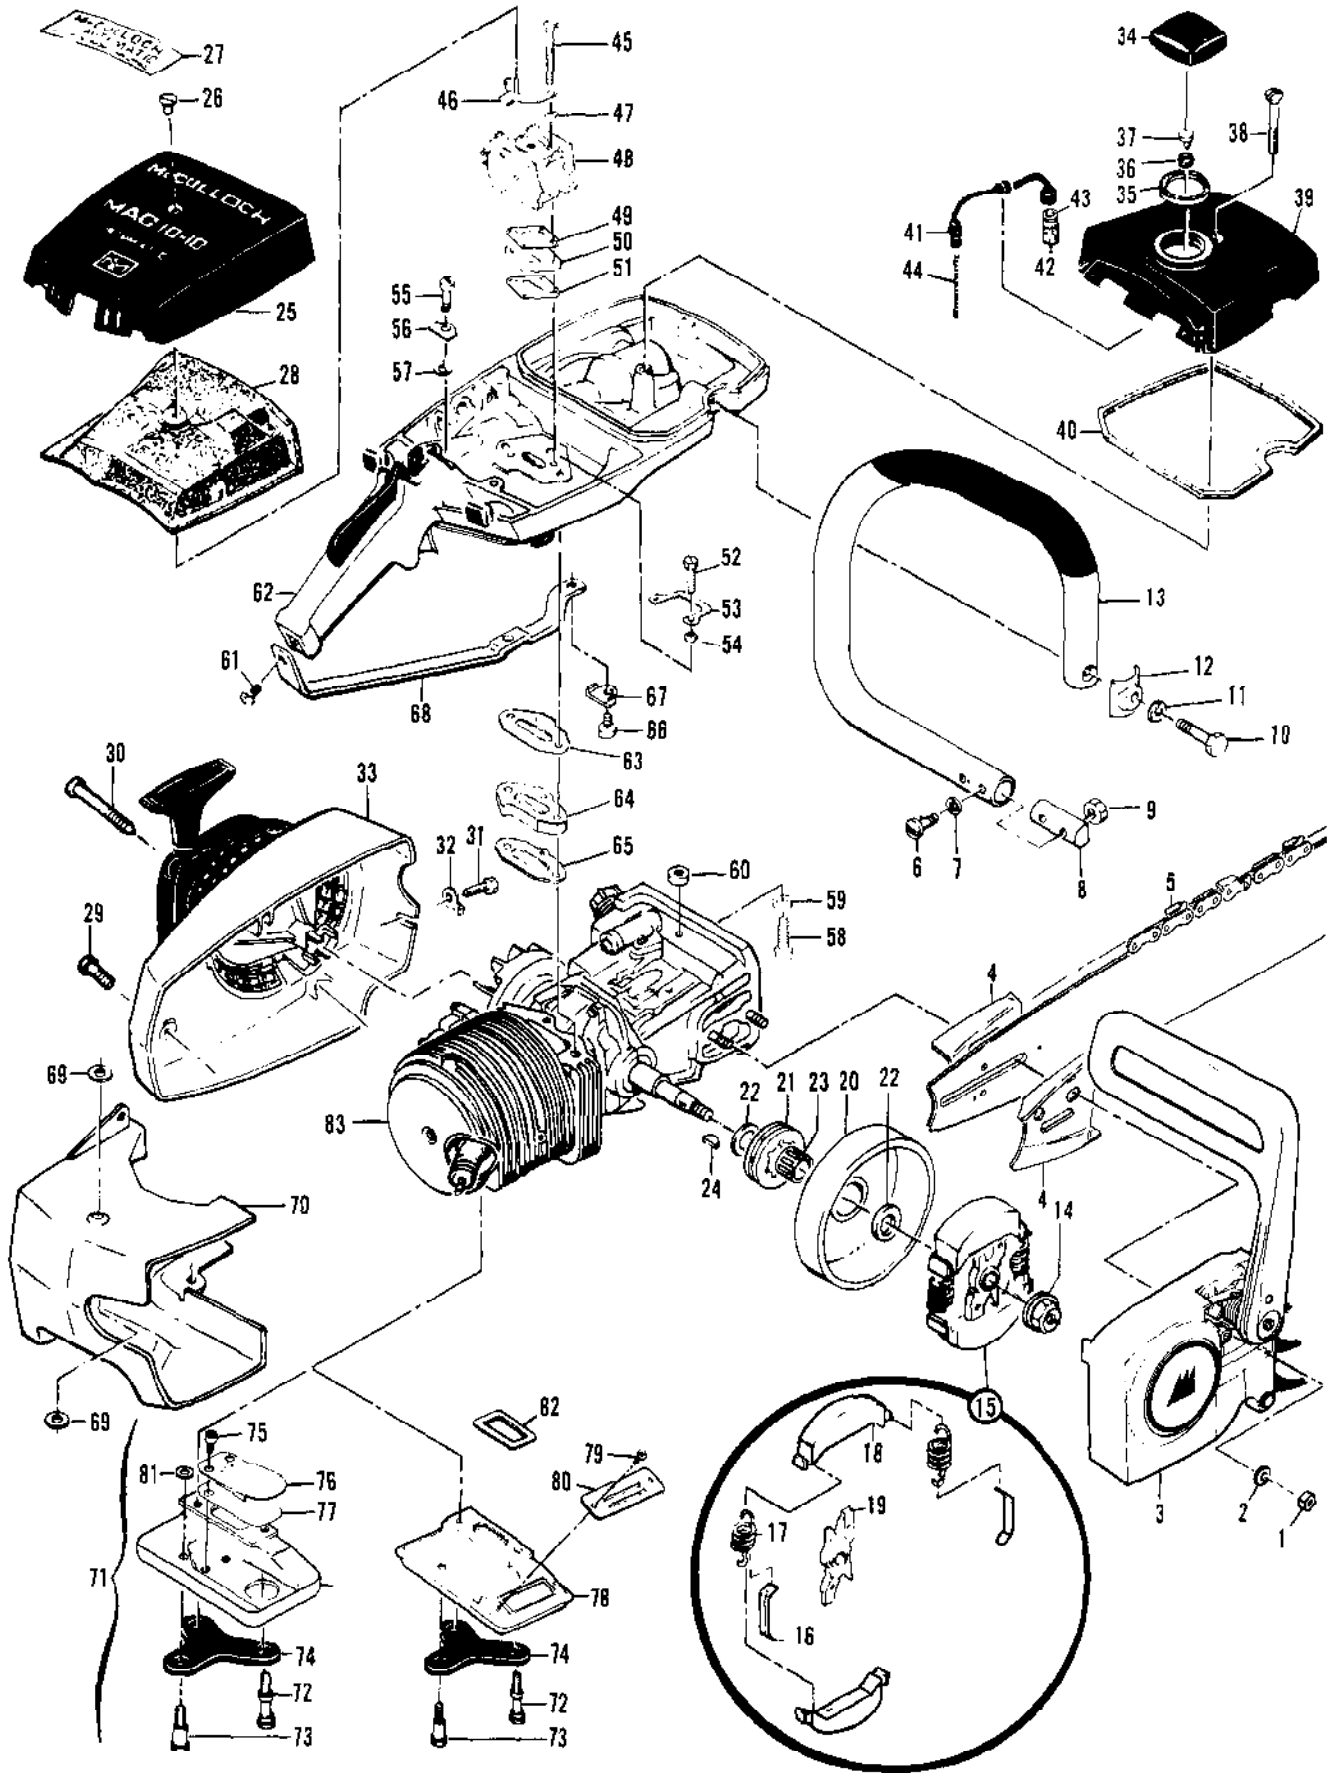

Ref #	Part Number	Qty	Description
	91278	1	CHAIN BRAKE Assembly
1	102500	1	Screw - Pan hd 10-24 x 1/2
2	91273	1	Washer - Special
3	91251A	1	Lever Assembly
4	91239	1	Spring
5	91235A	1	Latch Assembly
6	105738	1	Screw - Skt hd 1/4-20 x 7/8
7	91274	2	Washer - Special
8	91238A	1	Band
9	91249	1	Housing Assembly
10	110527	1	Screw - Fil hd 10-24 x 2-3/4
11	110264	1	Washer - #10
12	61705	1	Nut - Bar adjusting
13	100002	1	Washer - #10
14	102067	1	Nut - Hx 10-24
15	91246	1	Pin - Lever pivot
16	91245	1	Washer - Thrust

Ref #	Part Number	Qty	Description
1	84530	1	Clutch Guard Asy
2	102067	1	Nut - Hx 10-24
3	110387	1	Washer - Wavey
4	100002	1	Washer #10
5	61705	1	Nut - Bar adjustment
6	110264	1	Washer - #10
7	102144	1	Screw - Bar adjustment

Ref #	Part Number	Qty	Description
1	89320	1	Insert - Handle grip
2	64871	1	Button & Rod Assembly
3	63044	1	Button - Oiler
4	84183A	1	Kit - Fuel tank/control
5	110378	1	Pin - Roll 3/16 x 15/16
6	92152	1	Spring - Trigger
7	92151A	1	Trigger - Throttle
8	105654	1	Pin - Roll 1/8 x 7/8
9	92154	1	Spring - Trigger release
10	92153A	1	Release - Trigger
11	110706	1	Screw - Fil hd 8-18 x 1/2
12	62973A	1	Wire Asy - Stop switch
13	62451	1	Control - Switch
14	62950A	1	Base - Switch
15	68846	1	Button - Switch
16	110668	1	Screw - Fil hd 8-36 x 5/8
17	87178	1	Spring - Throttle return
18	88796	1	Trigger
19	85451	1	Latch Assembly - Throttle
20	85107	1	Rod - Throttle
21	68522A	1	Seal - Throttle rod
22	105673	2	Pin - Roll 3/32 x 9/16
23	69041	1	Button - Choke
24	105614	1	"O" Ring
25	69042	1	Rod - Choke
26	69043	1	Snubber - Rod
27	69564	1	Seal - Airbox