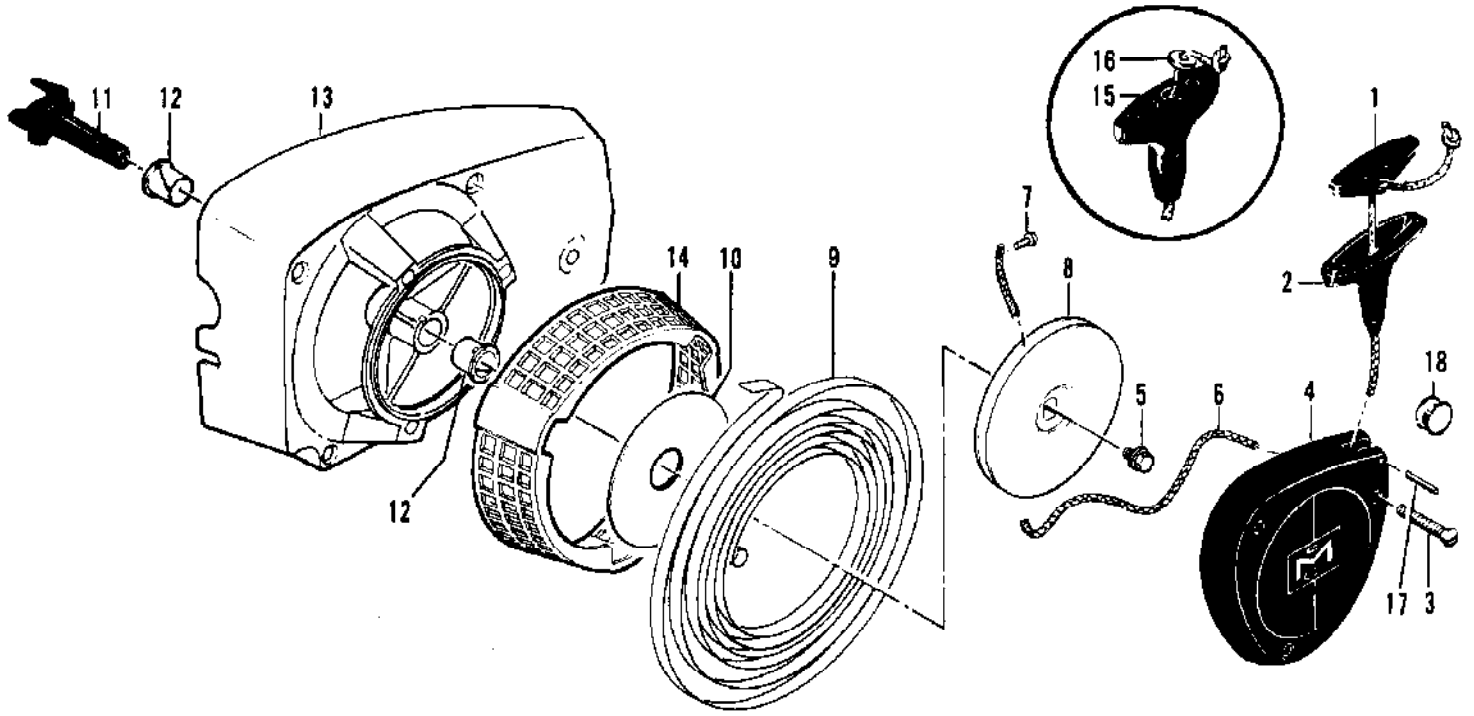

No
Diagram
Available

Parts List
Only

Ref #	Part Number	Qty	Description
	63541		Bar - 16" Mac 10
	62556N		Chain Asy - 16" PM 358
	86780N		Chain Asy - 16" PM 378
	87143N		Chain Asy - 16" SM 378
	89909N		Chain Asy - 16" SPR 378G
	89502		Bar - 16" Mac 10
	89521N		Chain Asy - 16" PM 350
	91090A		Bar - 16" Sprocket Nose
	87301N		Chain Asy - 16" SM 370
	88167N		Chain Asy - 16" PM 370G
	69210		Piston Asy - .020 in. oversize
	62813		Ring Set - Piston .020 in. oversize
	69211		Piston Asy - .030 in. oversize
	62812		Ring Set - Piston .030 in. oversize
	84453		Kit - Piston Tool
	86330		Kit - Spike
	102388		Screw - Hx hd 10-24 x 5/8
	101191		Nut - Hx 10-24
	90258		Kit - Tune Up
	86419		Guide - Timing
	69191		Kit - Pressure Test Adapter
	91226		Wrench - Flywheel
	63746		Wrench/Screwdriver
	68863		Kit - Pancake Reed Muffler
	89431		Kit - Spark Arrester Screen
	85933		Kit - Spark Arrester Screen
	63097		Spark Plug (Standard)
	63432		Spark Plug (Cooler)
	92896		Guard - Bar 16"
	93284		Case - Carrying

Ref #	Part Number	Qty	Description
	91278	1	CHAIN BRAKE Assembly
1	102500	1	Screw - Pan hd 10-24 x 1/2
2	91273	1	Washer - Special
3	91251A	1	Lever Assembly
4	91239	1	Spring
5	91235A	1	Latch Assembly
6	105738	1	Screw - Skt hd 1/4-20 x 7/8
7	91274	2	Washer - Special
8	91238A	1	Band
9	91249	1	Housing Assembly
10	110527	1	Screw - Fil hd 10-24 x 2-3/4
11	110264	1	Washer - #10
12	61705	1	Nut - Bar adjusting
13	100002	1	Washer - #10
14	102067	1	Nut - Hx 10-24
15	91246	1	Pin - Lever pivot
16	91245	1	Washer - Thrust

Ref #	Part Number	Qty	Description
1	84530	1	Clutch Guard Asy
2	102067	1	Nut - Hx 10-24
3	110387	1	Washer - Wavey
4	100002	1	Washer #10
5	61705	1	Nut - Bar adjustment
6	110264	1	Washer - #10
7	102144	1	Screw - Bar adjustment