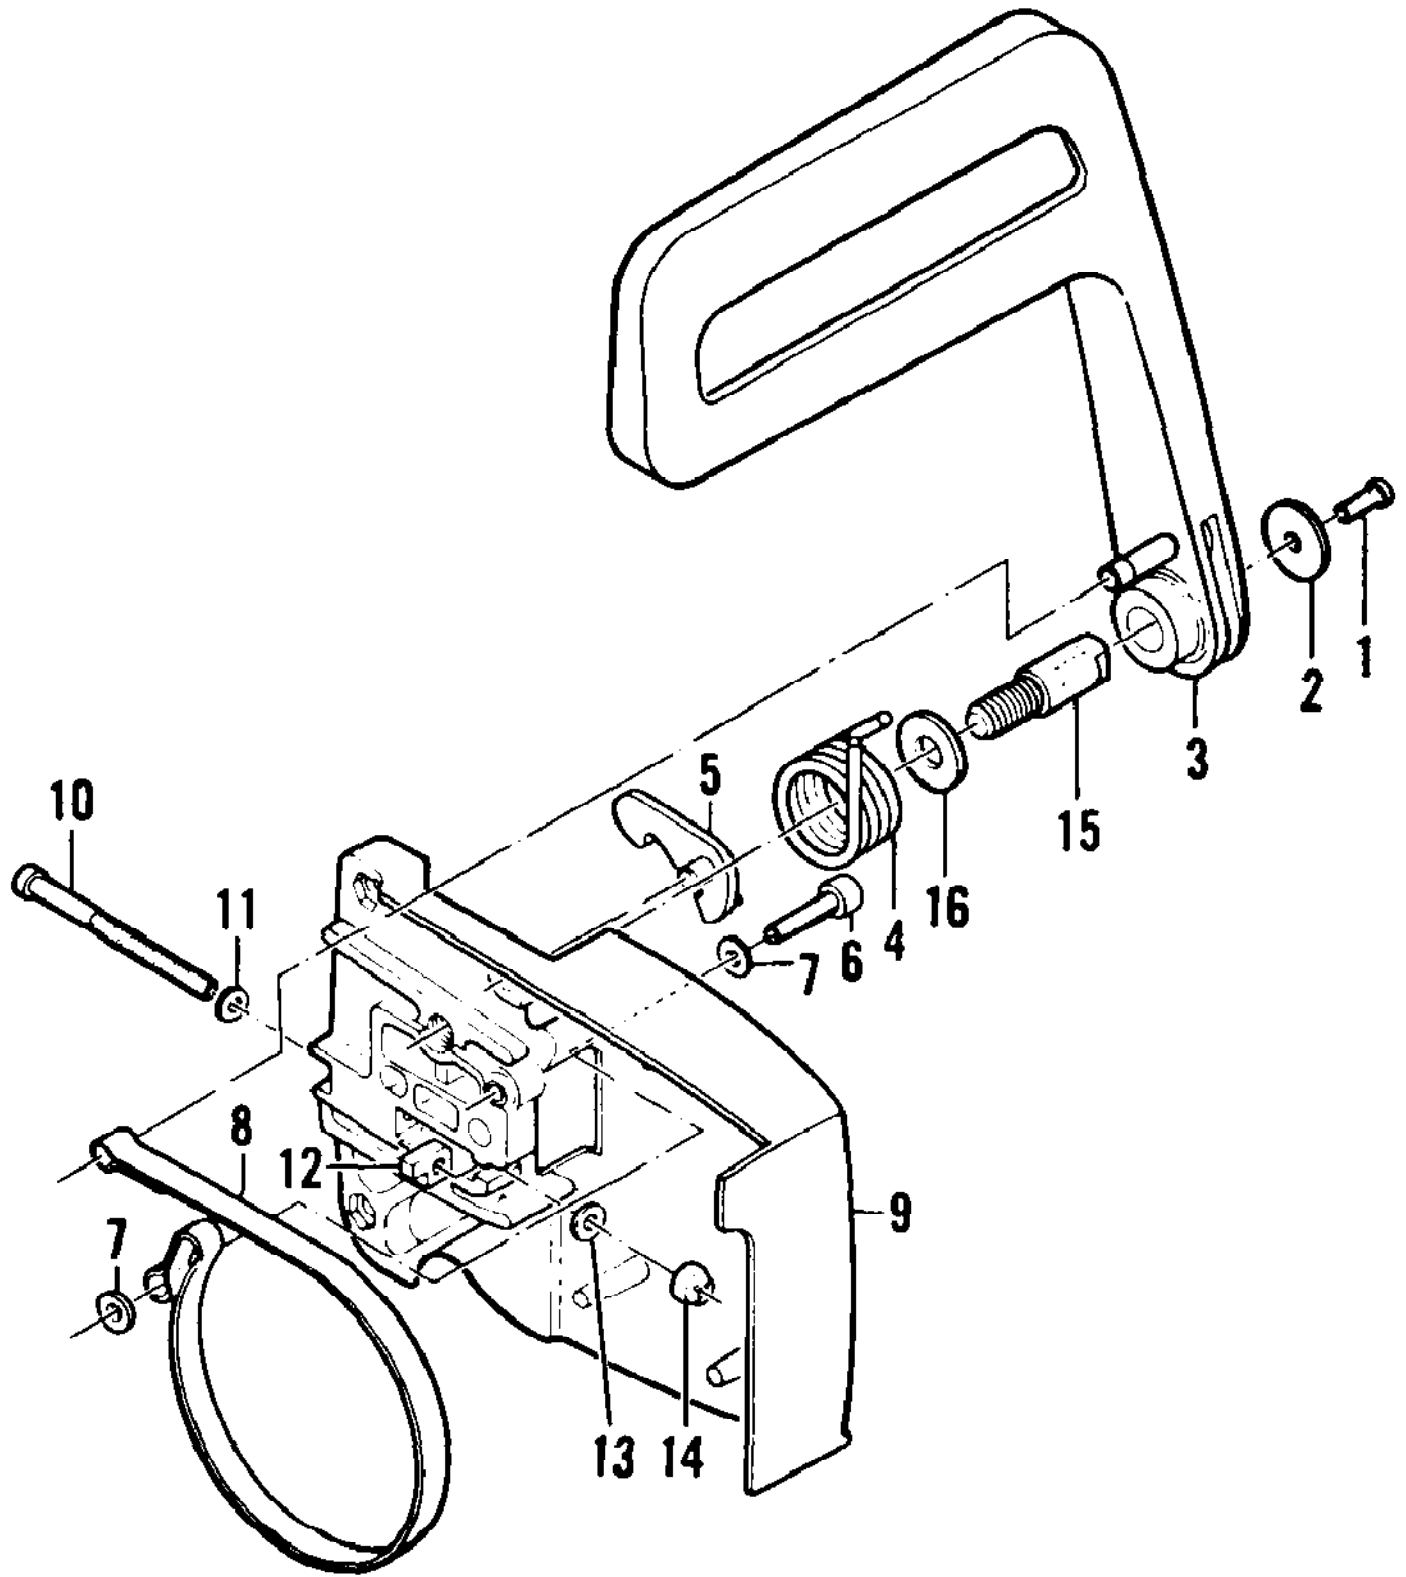

Ref #	Part Number	Qty	Description
	85720	1	Carburetor Assy
1	67501	4	Screw - Pump cover
2	83760	1	Cover - Pump
3	67495	1	Gasket - Cover
4	67498	1	Diaphragm - Check valve
5	83114	1	Diaphragm - Fuel pump
6	47690	3	Screw - Plate
7	83762	1	Plate - Throttle
8	67489	1	Clip - Shaft
9	67486	1	Shaft Assy - Throttle
10	85981	1	Spring - Throttle shaft
11	67490	1	Plate - Choke
12	67488	1	Shaft Assy - Choke
13	100302	1	Ball - Choke friction
14	67504	1	Spring - Choke friction
15	68104	1	Needle - High speed
16	68105	1	Needle - Idle
17	68106	1	Screw - Idle speed
18	67502	1	Spring - Needle
19	70798	4	Screw - Diaphragm cover
20	83761	1	Cover - Diaphragm
21	67499	1	Diaphragm - Metering
22	67496	1	Gasket - Diaphragm
23	67500	1	Screw - Lever pin
24	67508	1	Pin - Lever
25	67509	1	Lever - Metering
26	67503	1	Spring - Lever
27	67491	1	Valve - Needle
28	71690	1	Plug - 3/8
29	69506	1	Plug - 5/16
30	83758	1	Kit - Valve & Seat Assy
31	67507	1	Screen - Fuel
	67482		Gasket Set
	83764		Repair Kit

Ref #	Part Number	Qty	Description
	91278	1	CHAIN BRAKE Assembly
1	102500	1	Screw - Pan hd 10-24 x 1/2
2	91273	1	Washer - Special
3	91251A	1	Lever Assembly
4	91239	1	Spring
5	91235A	1	Latch Assembly
6	105738	1	Screw - Skt hd 1/4-20 x 7/8
7	91274	2	Washer - Special
8	91238A	1	Band
9	91249	1	Housing Assembly
10	110527	1	Screw - Fil hd 10-24 x 2-3/4
11	110264	1	Washer - #10
12	61705	1	Nut - Bar adjusting
13	100002	1	Washer - #10
14	102067	1	Nut - Hx 10-24
15	91246	1	Pin - Lever pivot
16	91245	1	Washer - Thrust

Ref #	Part Number	Qty	Description
1	84530	1	Clutch Guard Asy
2	102067	1	Nut - Hx 10-24
3	110387	1	Washer - Wavey
4	100002	1	Washer #10
5	61705	1	Nut - Bar adjustment
6	110264	1	Washer - #10
7	102144	1	Screw - Bar adjustment