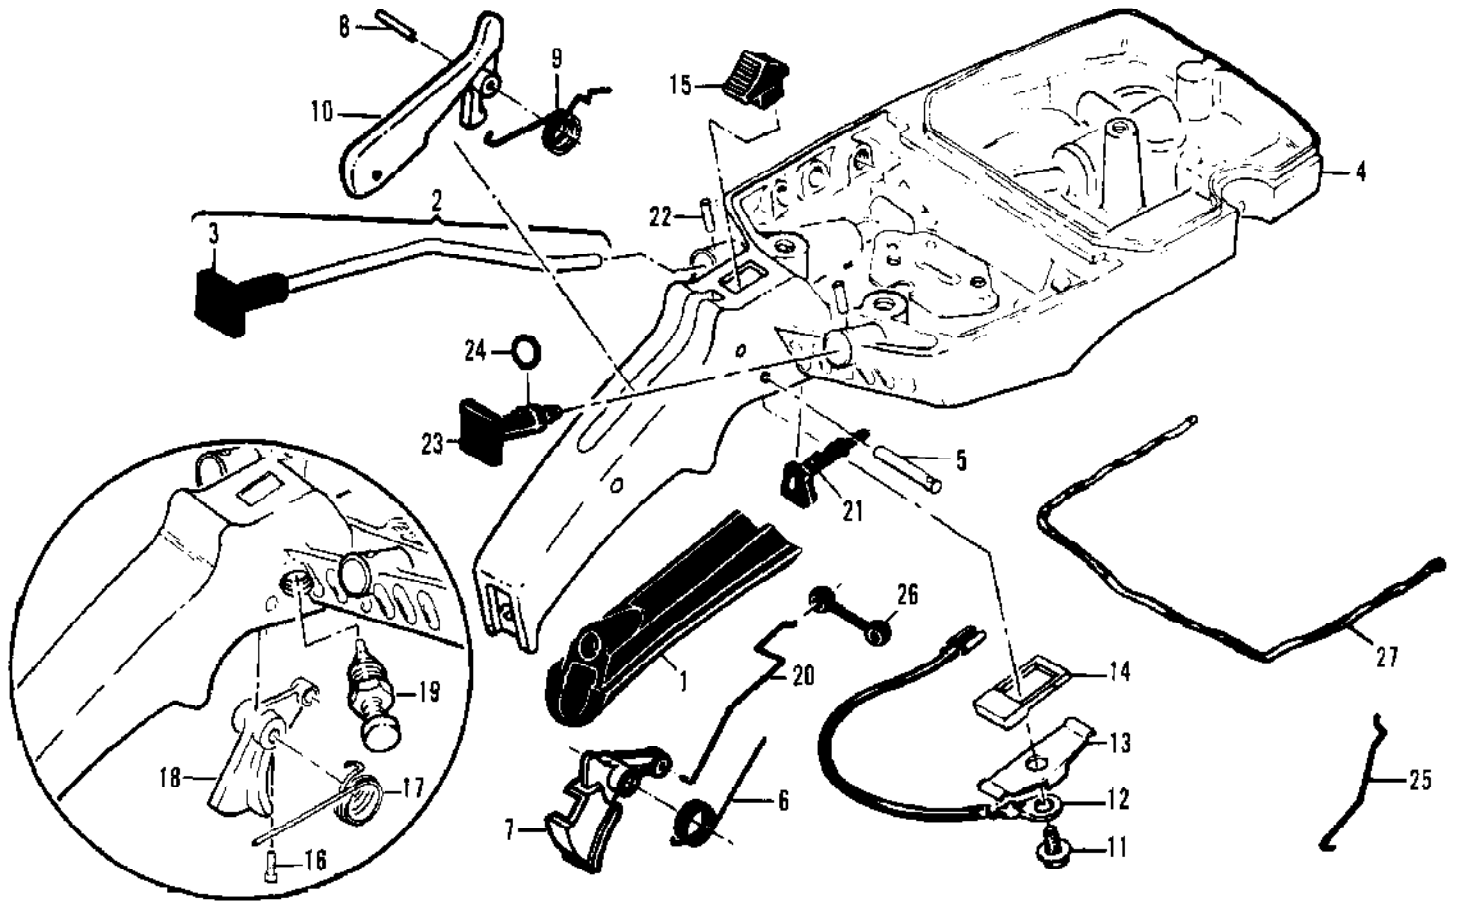

Ref #	Part Number	Qty	Description
1	89320	1	Insert - Handle grip
2	64871	1	Button & Rod Assembly
3	63044	1	Button - Oiler
4	84183A	1	Kit - Fuel tank/control
5	110378	1	Pin - Roll 3/16 x 15/16
6	92152	1	Spring - Trigger
7	92151A	1	Trigger - Throttle
8	105654	1	Pin - Roll 1/8 x 7/8
9	92154	1	Spring - Trigger release
10	92153A	1	Release - Trigger
11	110706	1	Screw - Fil hd 8-18 x 1/2
12	62973A	1	Wire Asy - Stop switch
13	62451	1	Control - Switch
14	62950A	1	Base - Switch
15	68846	1	Button - Switch
16	110668	1	Screw - Fil hd 8-36 x 5/8
17	87178	1	Spring - Throttle return
18	88796	1	Trigger
19	85451	1	Latch Assembly - Throttle
20	85107	1	Rod - Throttle
21	68522A	1	Seal - Throttle rod
22	105673	2	Pin - Roll 3/32 x 9/16
23	69041	1	Button - Choke
24	105614	1	"O" Ring
25	69042	1	Rod - Choke
26	69043	1	Snubber - Rod
27	69564	1	Seal - Airbox