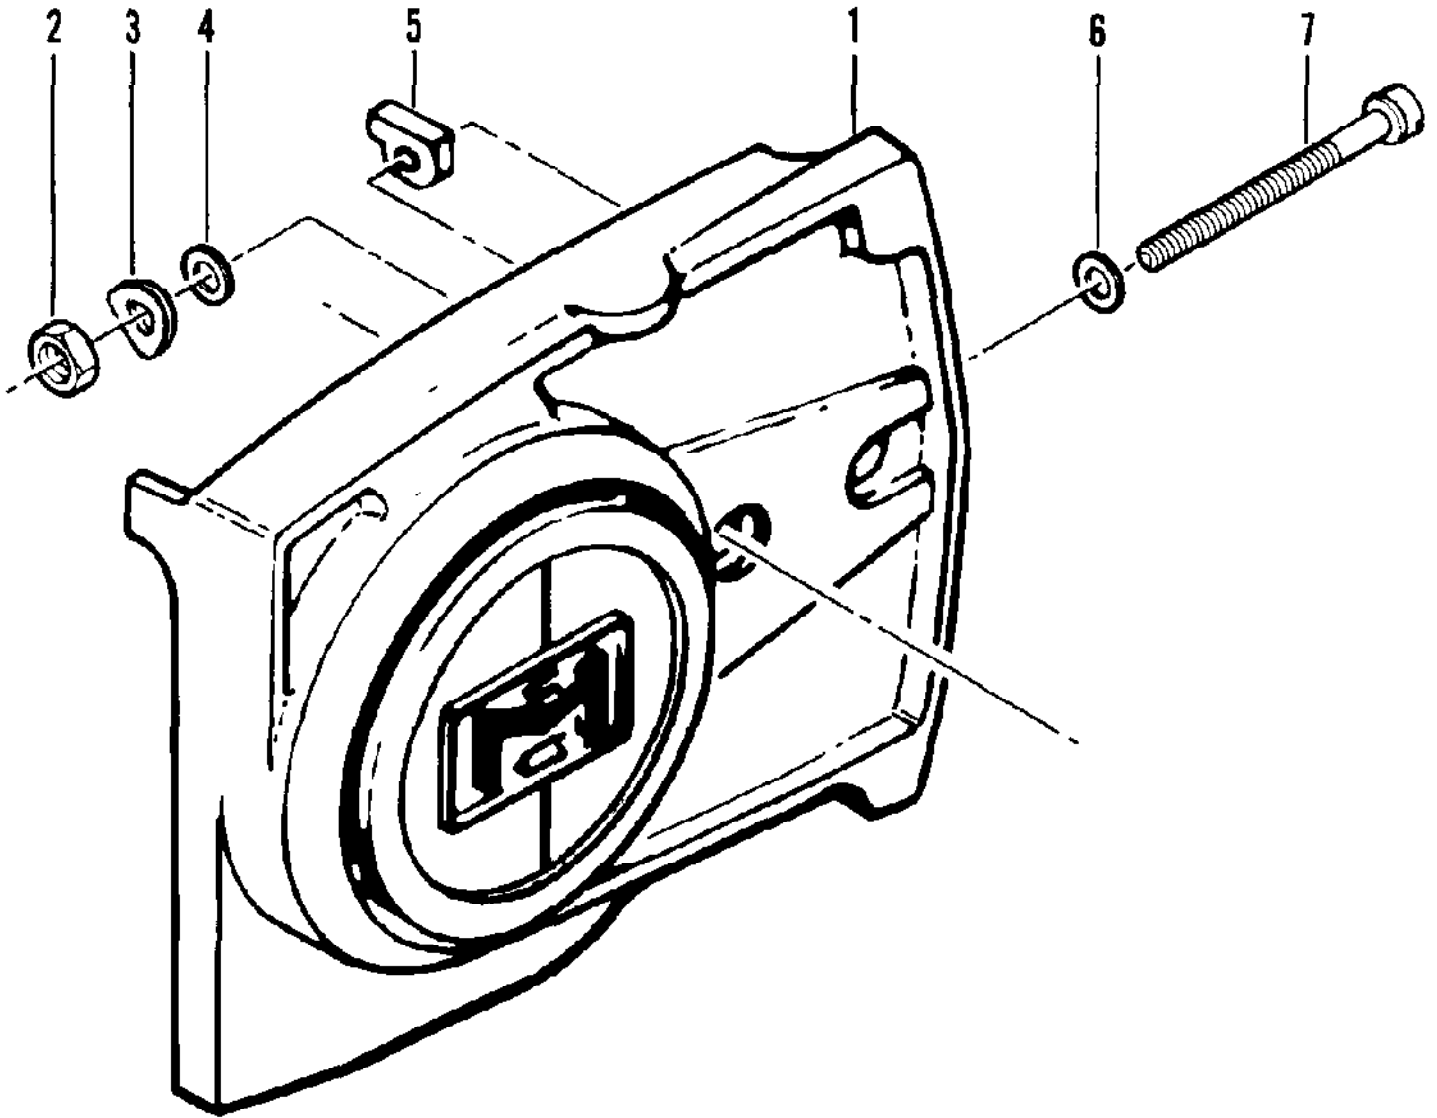

No
Diagram
Available

Parts List
Only

Ref #	Part Number	Qty	Description
	63541		Bar - 16" Mac 10
	62556N		Chain Asy - 16" PM 358
	86780N		Chain Asy - 16" PM 378
	87143N		Chain Asy - 16" SM 378
	89909N		Chain Asy - 16" SPR 378G
	89502		Bar - 16" Mac 10
	89521N		Chain Asy - 16" PM 350
	91090A		Bar - 16" Sprocket Nose
	87301N		Chain Asy - 16" SM 370
	88167N		Chain Asy - 16" PM 370G
	69210		Piston Asy - .020 in. oversize
	62813		Ring Set - Piston .020 in. oversize
	69211		Piston Asy - .030 in. oversize
	62812		Ring Set - Piston .030 in. oversize
	84453		Kit - Piston Tool
	86330		Kit - Spike
	102388		Screw - Hx hd 10-24 x 5/8
	101191		Nut - Hx 10-24
	90258		Kit - Tune Up
	86419		Guide - Timing
	69191		Kit - Pressure Test Adapter
	91226		Wrench - Flywheel
	63746		Wrench/Screwdriver
	68863		Kit - Pancake Reed Muffler
	89431		Kit - Spark Arrester Screen
	85933		Kit - Spark Arrester Screen
	63097		Spark Plug (Standard)
	63432		Spark Plug (Cooler)
	92896		Guard - Bar 16"
	93284		Case - Carrying

Ref #	Part Number	Qty	Description
	91278	1	CHAIN BRAKE Assembly
1	102500	1	Screw - Pan hd 10-24 x 1/2
2	91273	1	Washer - Special
3	91251A	1	Lever Assembly
4	91239	1	Spring
5	91235A	1	Latch Assembly
6	105738	1	Screw - Skt hd 1/4-20 x 7/8
7	91274	2	Washer - Special
8	91238A	1	Band
9	91249	1	Housing Assembly
10	110527	1	Screw - Fil hd 10-24 x 2-3/4
11	110264	1	Washer - #10
12	61705	1	Nut - Bar adjusting
13	100002	1	Washer - #10
14	102067	1	Nut - Hx 10-24
15	91246	1	Pin - Lever pivot
16	91245	1	Washer - Thrust

Ref #	Part Number	Qty	Description
1	84530	1	Clutch Guard Asy
2	102067	1	Nut - Hx 10-24
3	110387	1	Washer - Wavey
4	100002	1	Washer #10
5	61705	1	Nut - Bar adjustment
6	110264	1	Washer - #10
7	102144	1	Screw - Bar adjustment