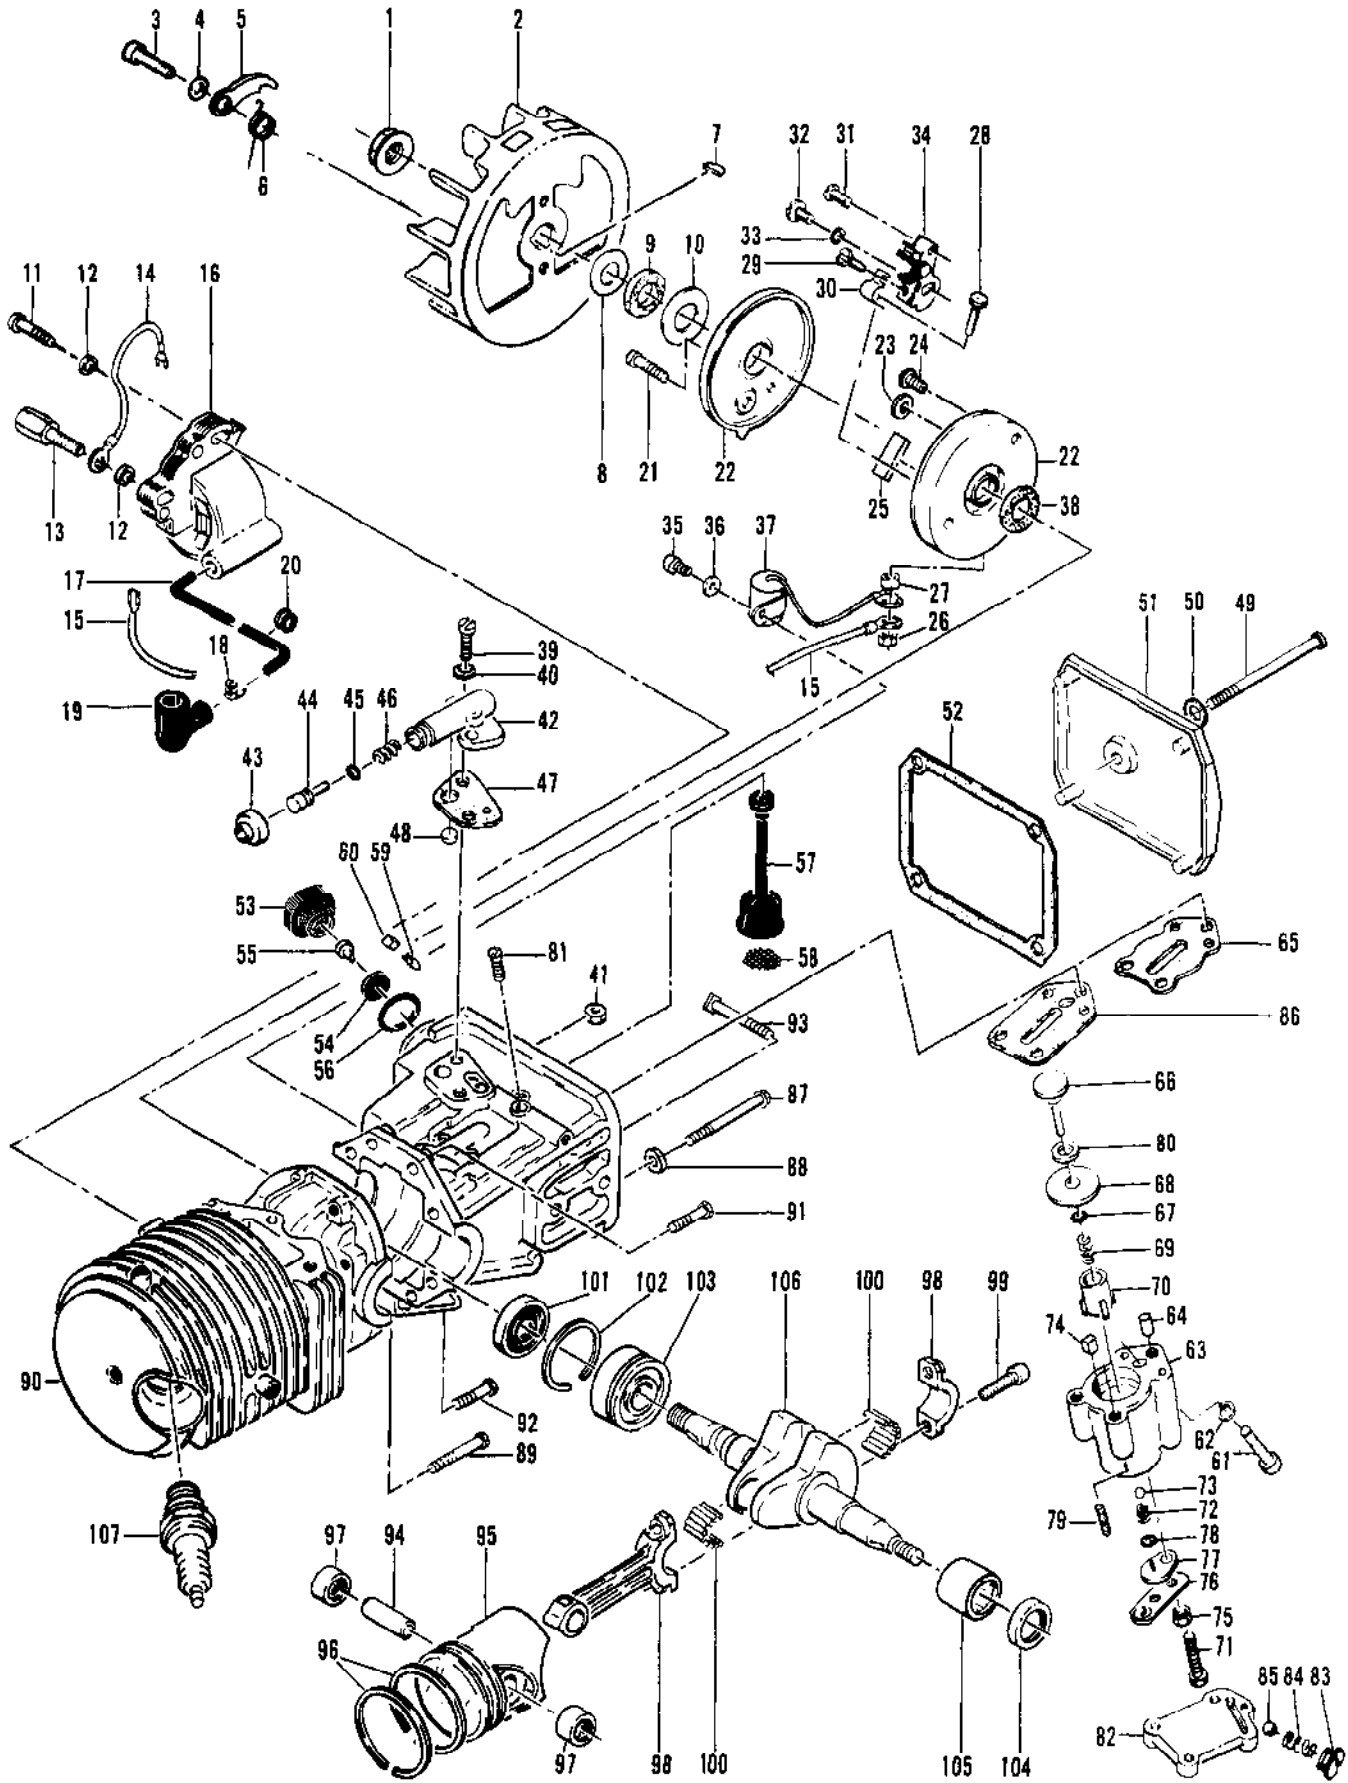

Ref #	Part Number	Qty	Description
1	110703	1	Nut - Hx 3/8-24
2	86068	1	Flywheel
3	88804	2	Screw - Pawl pivot
4	83241	2	Washer - Special
5	67546	2	Pawl - Starter
6	67545	2	Spring - Pawl
7	100106	1	Key - Woodruff
8	67057	1	Washer - Thrust
9	67056	1	Seal - Breaker box cover
10	67054	1	Washer - Thrust
11	110127	1	Screw - Hx hd 10-24 x 7/8
12	100002	2	Washer - #10
13	83512	1	Stud - Special
14	84686	1	Wire Asy - Ground
15	69344	1	Wire Asy - Primary
16	87246A	1	Coil & Lamination Asy
17	50120	1	Wire Asy - Spark plug
18	55061	1	Connector
19	85758	1	Boot
20	100268	1	Grommet
21	110584	1	Screw - Pan hd 8-32 x 3/4
22	91852	1	Kit - Breaker Box & Cover
23	91838	1	Washer
24	110489	1	Screw - Pan hd 6-32 x 7/16
25	54184	1	Wiper - Cam
26	100298	1	Nut - Hx 6-32
27	62365	1	Spacer - Breaker
28	110346	1	Screw - Hx hd 6-32 x 3/4
29	110706	1	Screw - Pan hd 8-18 x 1/2
30	83126	1	Strap - Conduction
31	110811	1	Screw - Pan hd 8-32 x 3/8
32	110969	1	Screw - Hx hd 8-32 x 1/2
33	105976	1	Washer - #8
34	88808	1	Breaker Asy
35	110338	1	Screw - Fil hd 8-32 x 1/2
36	100080	1	Washer - #8
37	85358	1	Condenser
38	67051	1	Seal - Breaker box
39	110338	2	Screw - Fil hd 8-32 x 1/2
40	110613	2	Washer - #8
41	100955	1	Nut - Hx 8-32
42	84156	1	Housing - Pump
43	62262	1	Cap - Housing
44	62266	1	Plunger - Pump
45	105614	1	"O" Ring
46	66687	1	Spring - Pump
47	91669	1	Gasket - Pump
47	62230	1	Gasket - Pump
48	91668	1	Valve - Pump
48	62909	1	Valve - Pump
49	110291	1	Screw - Pan hd 10-24 x 2-5/8
50	110921	1	Washer - Sealing
51	86304	1	Cover - Oil tank
52	86306	1	Gasket - Cover
53	87270	1	Cap - Oil tank