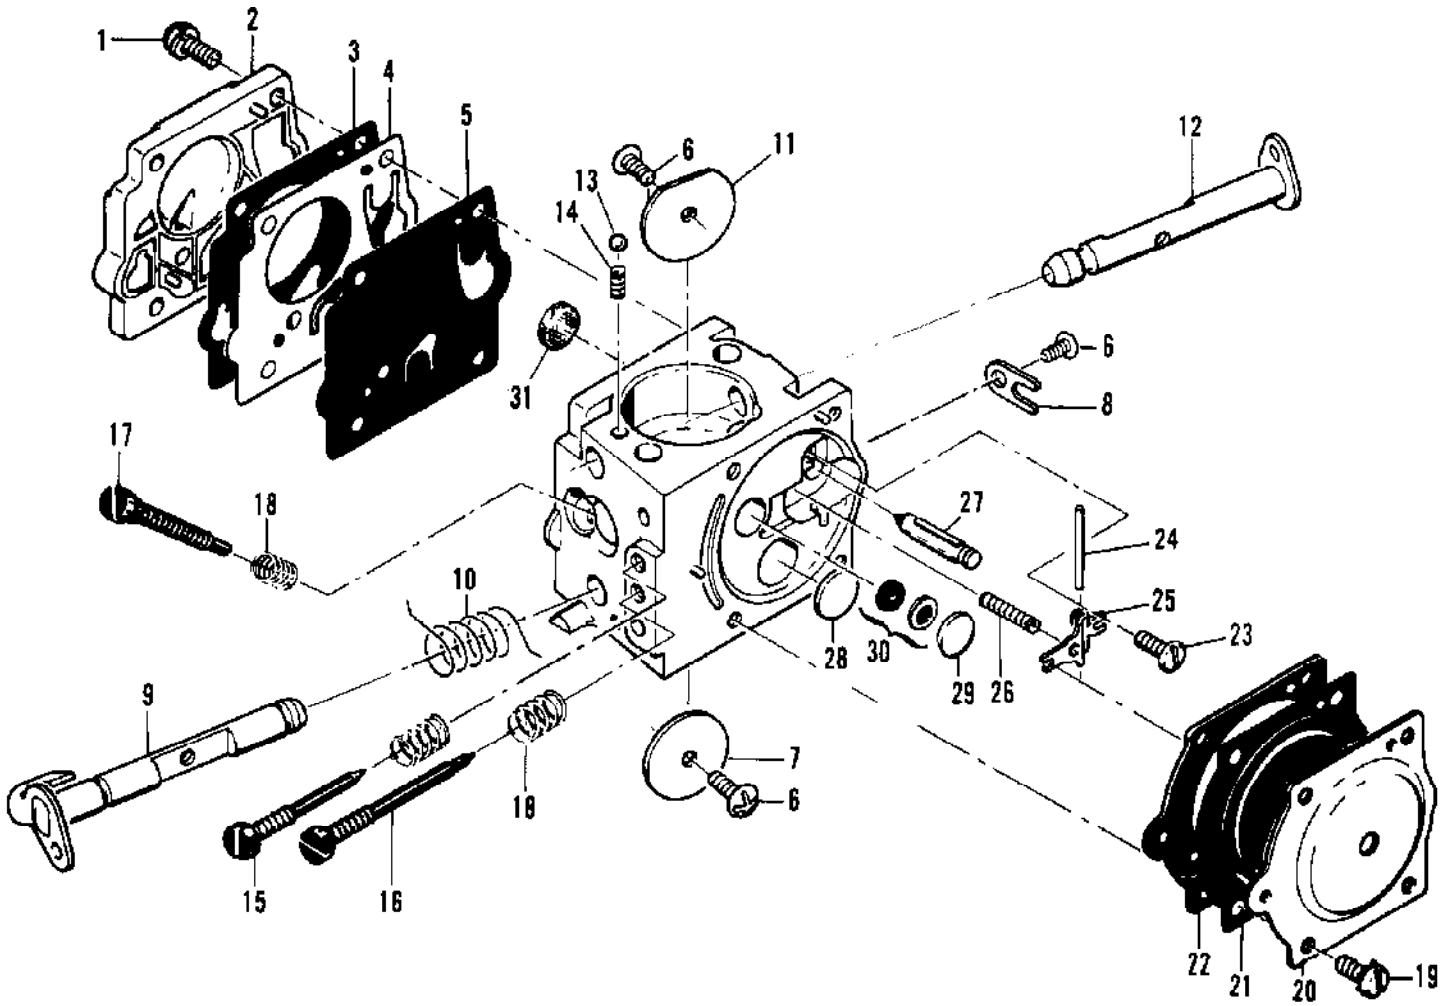

Ref #	Part Number	Qty	Description
	85720	1	Carburetor Assy
1	67501	4	Screw - Pump cover
2	83760	1	Cover - Pump
3	67495	1	Gasket - Cover
4	67498	1	Diaphragm - Check valve
5	83114	1	Diaphragm - Fuel pump
6	47690	3	Screw - Plate
7	83762	1	Plate - Throttle
8	67489	1	Clip - Shaft
9	67486	1	Shaft Assy - Throttle
10	85981	1	Spring - Throttle shaft
11	67490	1	Plate - Choke
12	67488	1	Shaft Assy - Choke
13	100302	1	Ball - Choke friction
14	67504	1	Spring - Choke friction
15	68104	1	Needle - High speed
16	68105	1	Needle - Idle
17	68106	1	Screw - Idle speed
18	67502	1	Spring - Needle
19	70798	4	Screw - Diaphragm cover
20	83761	1	Cover - Diaphragm
21	67499	1	Diaphragm - Metering
22	67496	1	Gasket - Diaphragm
23	67500	1	Screw - Lever pin
24	67508	1	Pin - Lever
25	67509	1	Lever - Metering
26	67503	1	Spring - Lever
27	67491	1	Valve - Needle
28	71690	1	Plug - 3/8
29	69506	1	Plug - 5/16
30	83758	1	Kit - Valve & Seat Assy
31	67507	1	Screen - Fuel
	67482		Gasket Set
	83764		Repair Kit