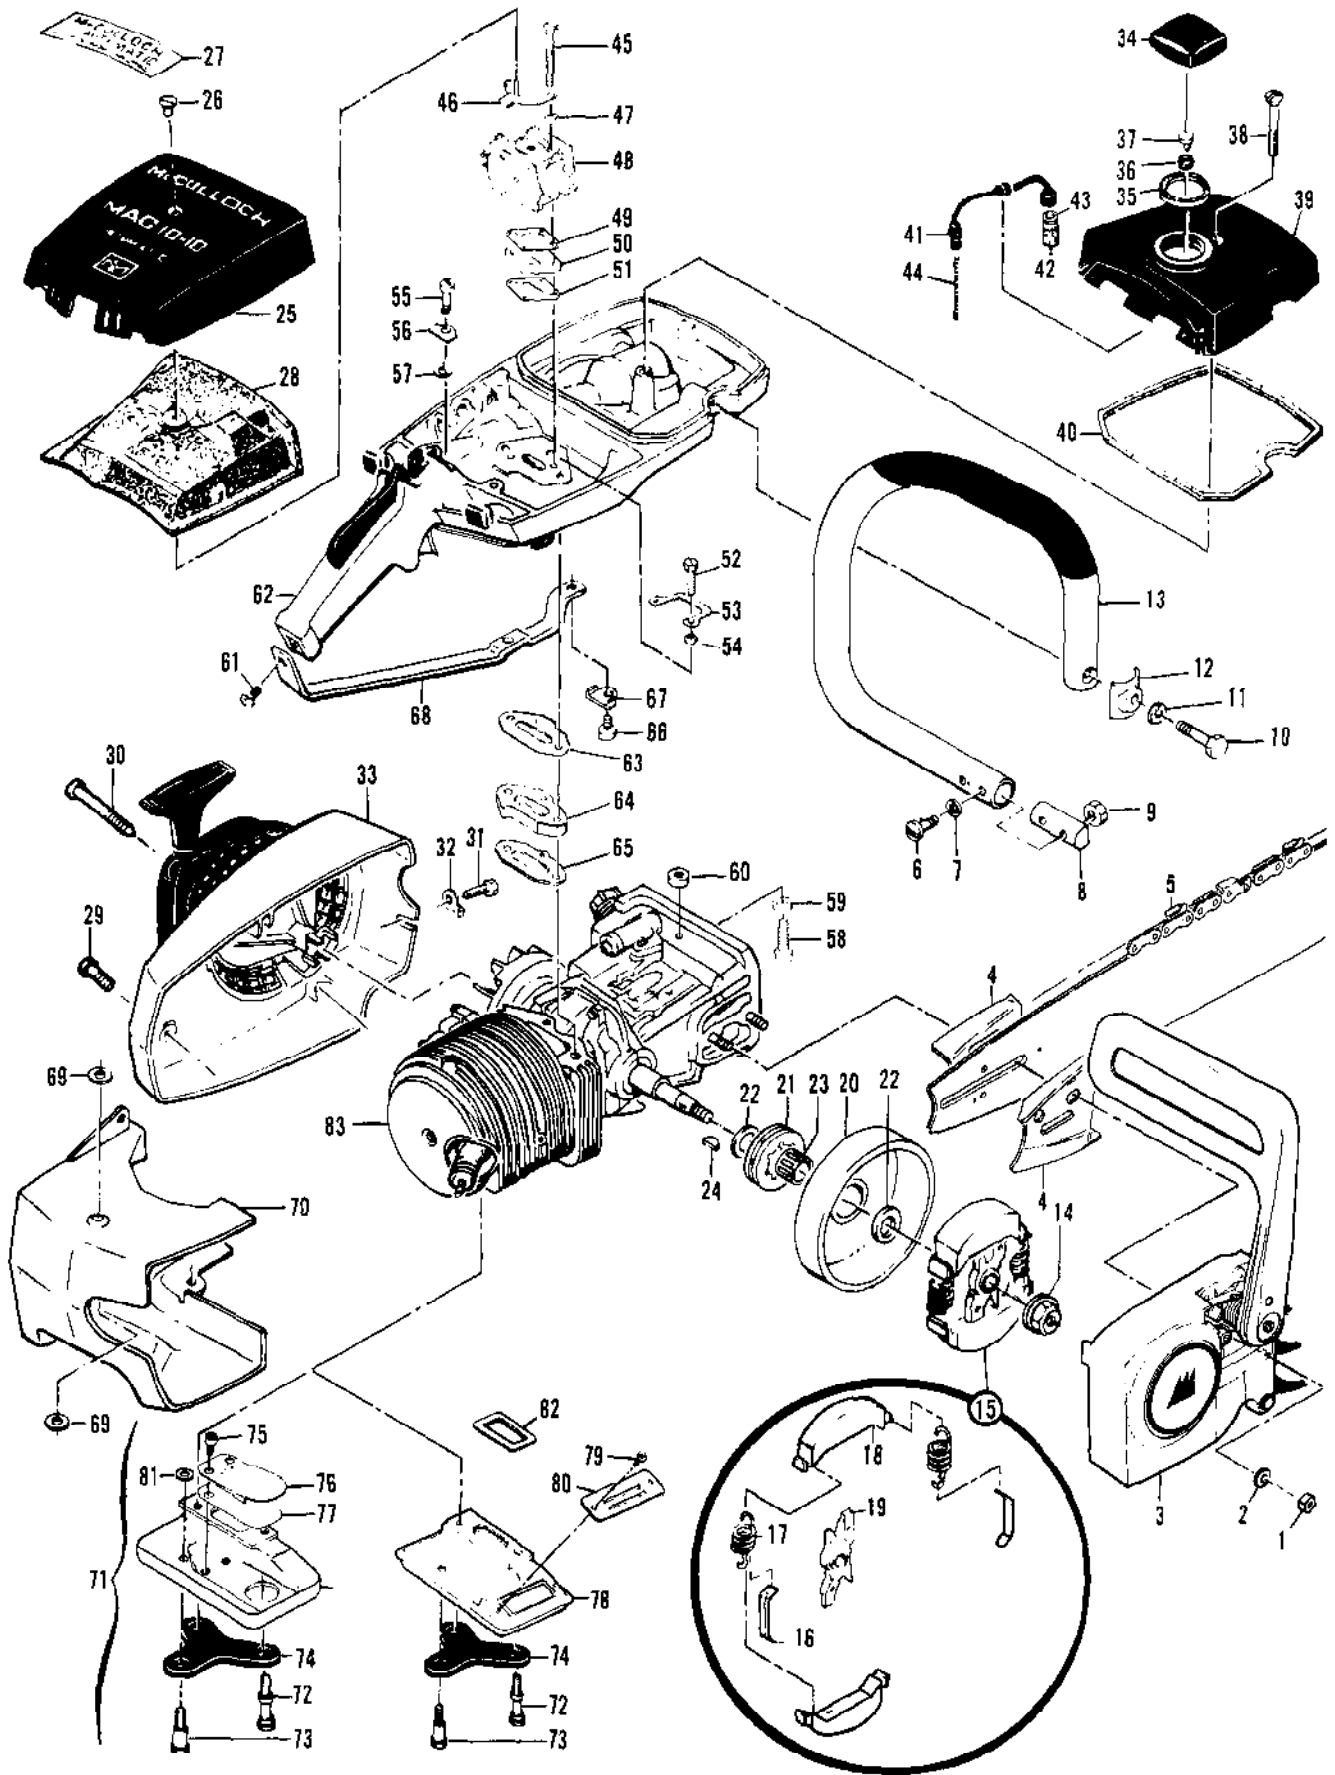

Ref #	Part Number	Qty	Description
	91278	1	CHAIN BRAKE Assembly
1	102500	1	Screw - Pan hd 10-24 x 1/2
2	91273	1	Washer - Special
3	91251A	1	Lever Assembly
4	91239	1	Spring
5	91235A	1	Latch Assembly
6	105738	1	Screw - Skt hd 1/4-20 x 7/8
7	91274	2	Washer - Special
8	91238A	1	Band
9	91249	1	Housing Assembly
10	110527	1	Screw - Fil hd 10-24 x 2-3/4
11	110264	1	Washer - #10
12	61705	1	Nut - Bar adjusting
13	100002	1	Washer - #10
14	102067	1	Nut - Hx 10-24
15	91246	1	Pin - Lever pivot
16	91245	1	Washer - Thrust

Ref #	Part Number	Qty	Description
1	84530	1	Clutch Guard Asy
2	102067	1	Nut - Hx 10-24
3	110387	1	Washer - Wavey
4	100002	1	Washer #10
5	61705	1	Nut - Bar adjustment
6	110264	1	Washer - #10
7	102144	1	Screw - Bar adjustment

Ref #	Part Number	Qty	Description
1	89320	1	Insert - Handle grip
2	64871	1	Button & Rod Assembly
3	63044	1	Button - Oiler
4	84183A	1	Kit - Fuel tank/control
5	110378	1	Pin - Roll 3/16 x 15/16
6	92152	1	Spring - Trigger
7	92151A	1	Trigger - Throttle
8	105654	1	Pin - Roll 1/8 x 7/8
9	92154	1	Spring - Trigger release
10	92153A	1	Release - Trigger
11	110706	1	Screw - Fil hd 8-18 x 1/2
12	62973A	1	Wire Asy - Stop switch
13	62451	1	Control - Switch
14	62950A	1	Base - Switch
15	68846	1	Button - Switch
16	110668	1	Screw - Fil hd 8-36 x 5/8
17	87178	1	Spring - Throttle return
18	88796	1	Trigger
19	85451	1	Latch Assembly - Throttle
20	85107	1	Rod - Throttle
21	68522A	1	Seal - Throttle rod
22	105673	2	Pin - Roll 3/32 x 9/16
23	69041	1	Button - Choke
24	105614	1	"O" Ring
25	69042	1	Rod - Choke
26	69043	1	Snubber - Rod
27	69564	1	Seal - Airbox