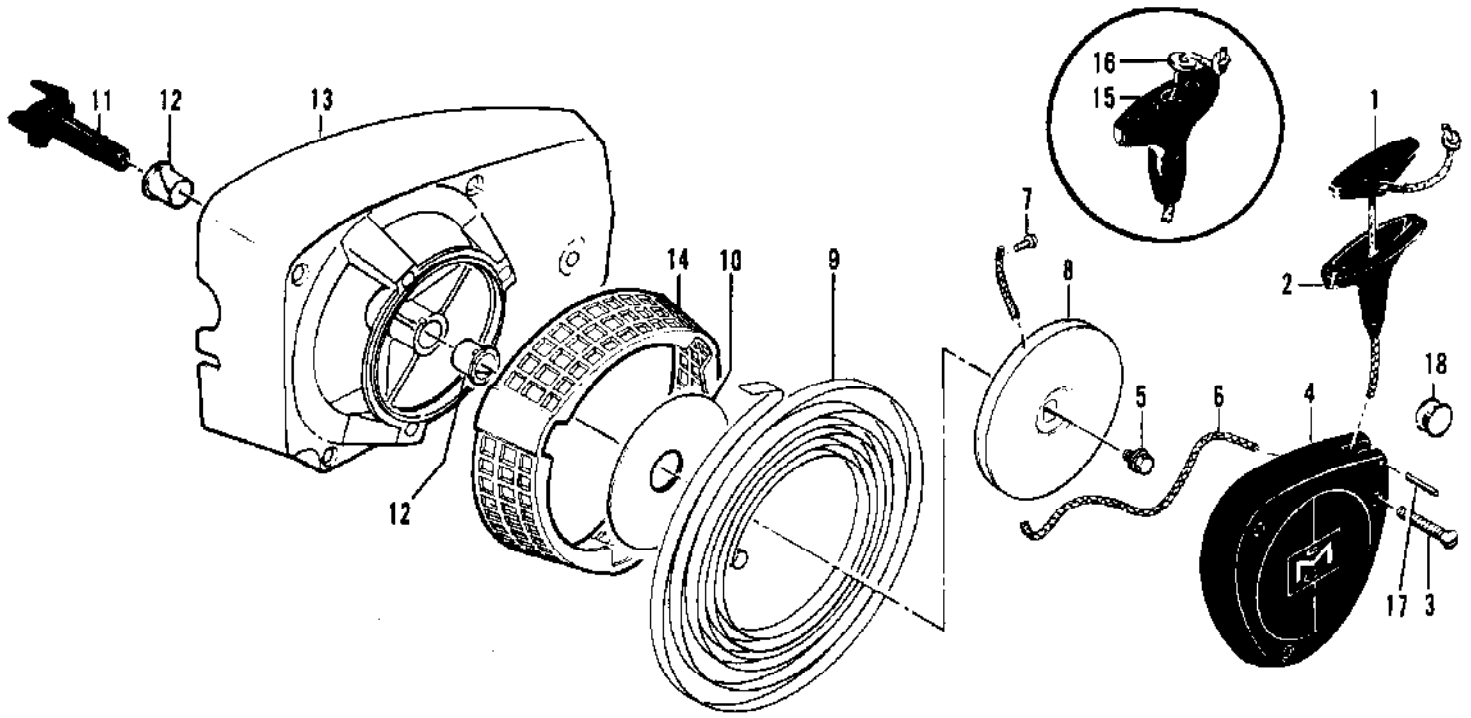

No
Diagram
Available

Parts List
Only

Ref #	Part Number	Qty	Description
	63541		Bar - 16" Mac 10
	62556N		Chain Asy - 16" PM 358
	86780N		Chain Asy - 16" PM 378
	87143N		Chain Asy - 16" SM 378
	89909N		Chain Asy - 16" SPR 378G
	89502		Bar - 16" Mac 10
	89521N		Chain Asy - 16" PM 350
	91090A		Bar - 16" Sprocket Nose
	87301N		Chain Asy - 16" SM 370
	88167N		Chain Asy - 16" PM 370G
	69210		Piston Asy - .020 in. oversize
	62813		Ring Set - Piston .020 in. oversize
	69211		Piston Asy - .030 in. oversize
	62812		Ring Set - Piston .030 in. oversize
	84453		Kit - Piston Tool
	86330		Kit - Spike
	102388		Screw - Hx hd 10-24 x 5/8
	101191		Nut - Hx 10-24
	90258		Kit - Tune Up
	86419		Guide - Timing
	69191		Kit - Pressure Test Adapter
	91226		Wrench - Flywheel
	63746		Wrench/Screwdriver
	68863		Kit - Pancake Reed Muffler
	89431		Kit - Spark Arrester Screen
	85933		Kit - Spark Arrester Screen
	63097		Spark Plug (Standard)
	63432		Spark Plug (Cooler)
	92896		Guard - Bar 16"
	93284		Case - Carrying

Ref #	Part Number	Qty	Description
	91278	1	CHAIN BRAKE Assembly
1	102500	1	Screw - Pan hd 10-24 x 1/2
2	91273	1	Washer - Special
3	91251A	1	Lever Assembly
4	91239	1	Spring
5	91235A	1	Latch Assembly
6	105738	1	Screw - Skt hd 1/4-20 x 7/8
7	91274	2	Washer - Special
8	91238A	1	Band
9	91249	1	Housing Assembly
10	110527	1	Screw - Fil hd 10-24 x 2-3/4
11	110264	1	Washer - #10
12	61705	1	Nut - Bar adjusting
13	100002	1	Washer - #10
14	102067	1	Nut - Hx 10-24
15	91246	1	Pin - Lever pivot
16	91245	1	Washer - Thrust

Ref #	Part Number	Qty	Description
1	84530	1	Clutch Guard Asy
2	102067	1	Nut - Hx 10-24
3	110387	1	Washer - Wavey
4	100002	1	Washer #10
5	61705	1	Nut - Bar adjustment
6	110264	1	Washer - #10
7	102144	1	Screw - Bar adjustment