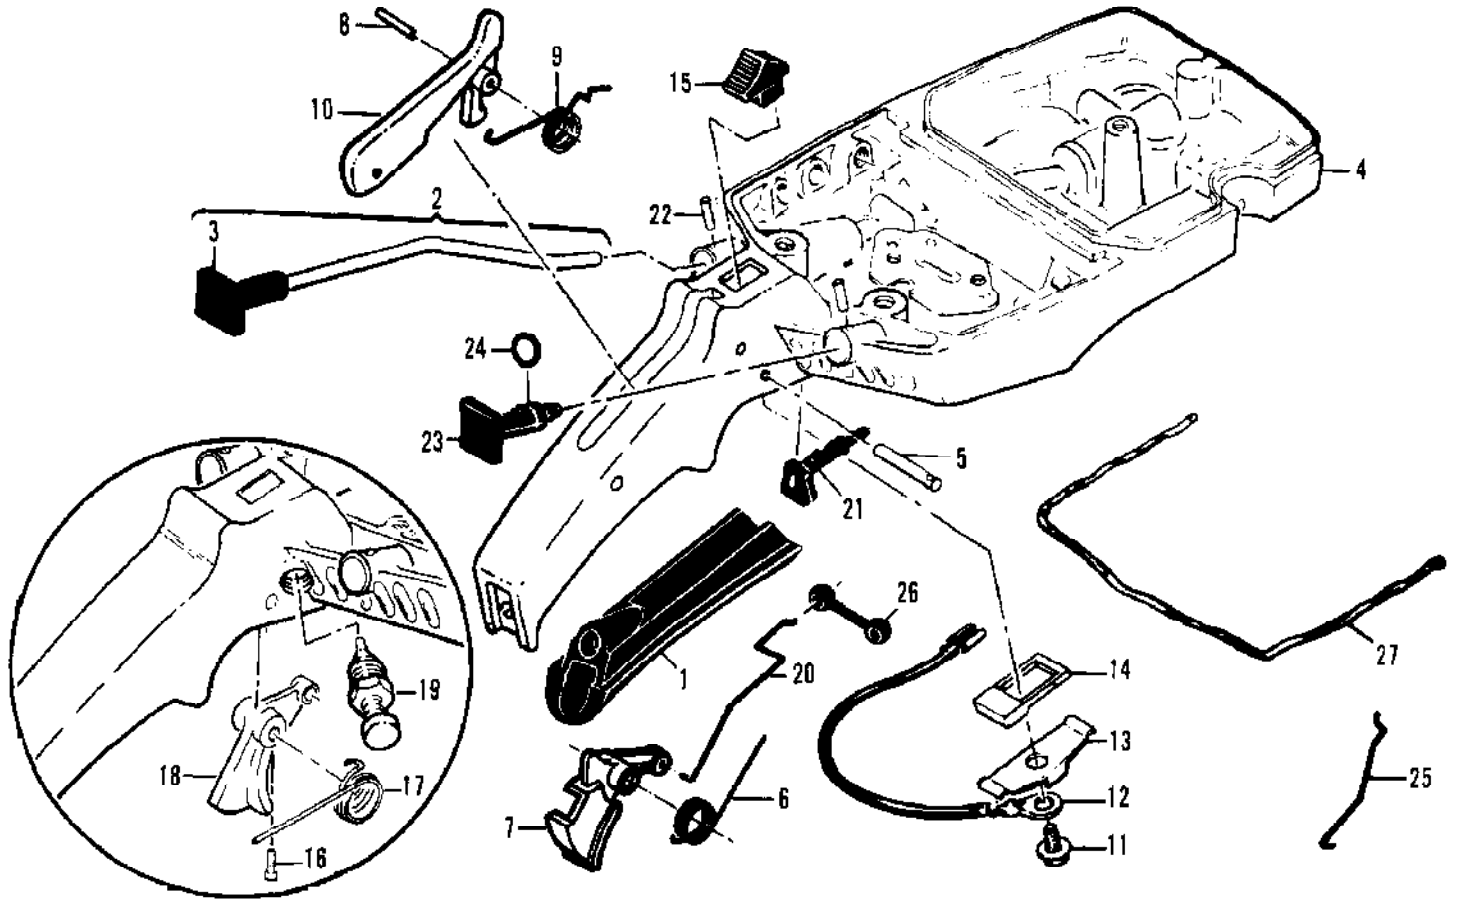

Ref #	Part Number	Qty	Description
1	89320	1	Insert - Handle grip
2	64871	1	Button & Rod Assembly
3	63044	1	Button - Oiler
4	84183A	1	Kit - Fuel tank/control
5	110378	1	Pin - Roll 3/16 x 15/16
6	92152	1	Spring - Trigger
7	92151A	1	Trigger - Throttle
8	105654	1	Pin - Roll 1/8 x 7/8
9	92154	1	Spring - Trigger release
10	92153A	1	Release - Trigger
11	110706	1	Screw - Fil hd 8-18 x 1/2
12	62973A	1	Wire Asy - Stop switch
13	62451	1	Control - Switch
14	62950A	1	Base - Switch
15	68846	1	Button - Switch
16	110668	1	Screw - Fil hd 8-36 x 5/8
17	87178	1	Spring - Throttle return
18	88796	1	Trigger
19	85451	1	Latch Assembly - Throttle
20	85107	1	Rod - Throttle
21	68522A	1	Seal - Throttle rod
22	105673	2	Pin - Roll 3/32 x 9/16
23	69041	1	Button - Choke
24	105614	1	"O" Ring
25	69042	1	Rod - Choke
26	69043	1	Snubber - Rod
27	69564	1	Seal - Airbox