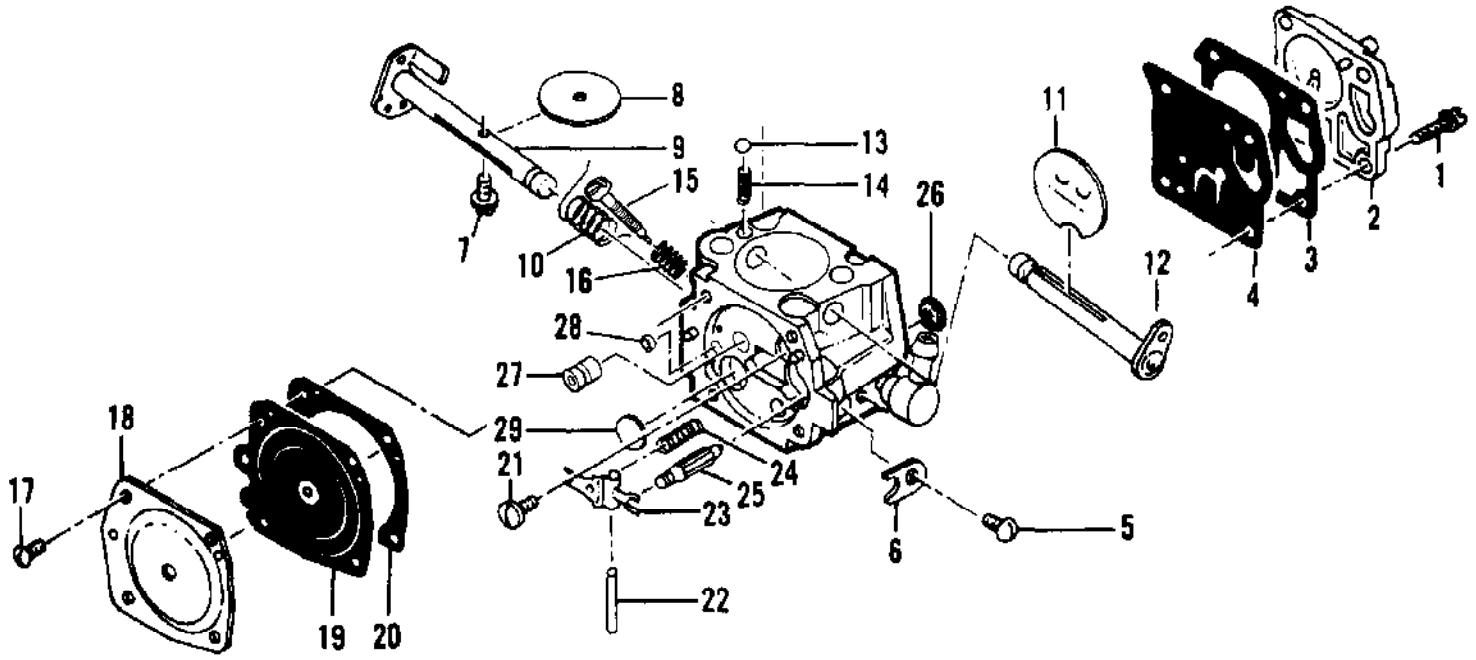

Ref #	Part Number	Qty	Description
	91121	1	Carburetor Asy (HS 165A)
1	52933	4	Screw - Pump cover
2	66628	1	Cover - Pump
3	66629	1	Gasket - Pump cover
4	66630	1	Diaphragm - Fuel pump
5	48780	1	Screw - Throttle shaft clip
6	66646	1	Clip - Throttle shaft
7	48780	1	Screw - Throttle plate
8	51720	1	Plate - Throttle
9	87922	1	Shaft Asy - Throttle
10	67136	1	Spring - Throttle shaft
11	65856	1	Plate - Choke
12	83725	1	Shaft Asy - Choke
13	100071	1	Ball - Choke friction
14	48759	1	Spring - Choke friction
15	88768	1	Needle - Idle mixture
16	66626	1	Spring - Idle
17	51721	4	Screw -Diaphragm cover
18	83724	1	Cover - Diaphragm
19	66632	1	Diaphragm - Metering
20	66633	1	Gasket - Diaphragm
21	66644	1	Screw - Inlet lever pin
22	66636	1	Pin - Inlet lever
23	66638	1	Lever - Inlet
24	66404	1	Spring - Inlet lever
25	66637	1	Needle - Inlet
26	66623	1	Screen - Fuel inlet
27	88771	1	Jet - H/S fuel (029)
	88772	Alt	Jet - H/S fuel (028)
	88781	Alt	Jet - H/S fuel (027)
28	52928	1	Plug - Cup
29	66622	1	Plug - Welch
	88774		Set - Gasket
	88776		Set - Gasket & Diaphragm
	88775		Kit - Repair

Ref #	Part Number	Qty	Description
	87666	1	Carburetor - Walbro SDC 44
1	67501	4	Screw - Pump cover
2	83760	1	Cover - Pump
3	67495	1	Gasket - Cover
4	67498	1	Diaphragm - Check valve
5	83114	1	Diaphragm - Fuel pump
6	47690	3	Screw - Plate
7	83762	1	Plate - Throttle
8	67489	1	Clip - Shaft
9	67486	1	Shaft Asy - Throttle
10	67490	1	Plate - Choke
11	67488	1	Shaft Asy - Choke
12	100302	1	Ball - Choke friction
13	67504	1	Spring - Choke
14	87915	1	Needle - High speed
15	87916	1	Needle - Idle
16	67502	2	Spring - Needle
17	70798	4	Screw - Diaphragm cover
18	83761	1	Cover - Diaphragm
19	67499	1	Diaphragm - Metering
20	67496	1	Gasket - Diaphragm
21	67500	1	Screw - Lever pin
22	67508	1	Pin - Lever
23	67509	1	Lever - Metering
24	67503	1	Spring - Lever
25	67491	1	Valve - Needle
26	71690	1	Plug - 3/8
27	69506	1	Plug - 5/16
28	83758	1	Kit - Valve & Seat Asy
29	67507	1	Screen - Fuel