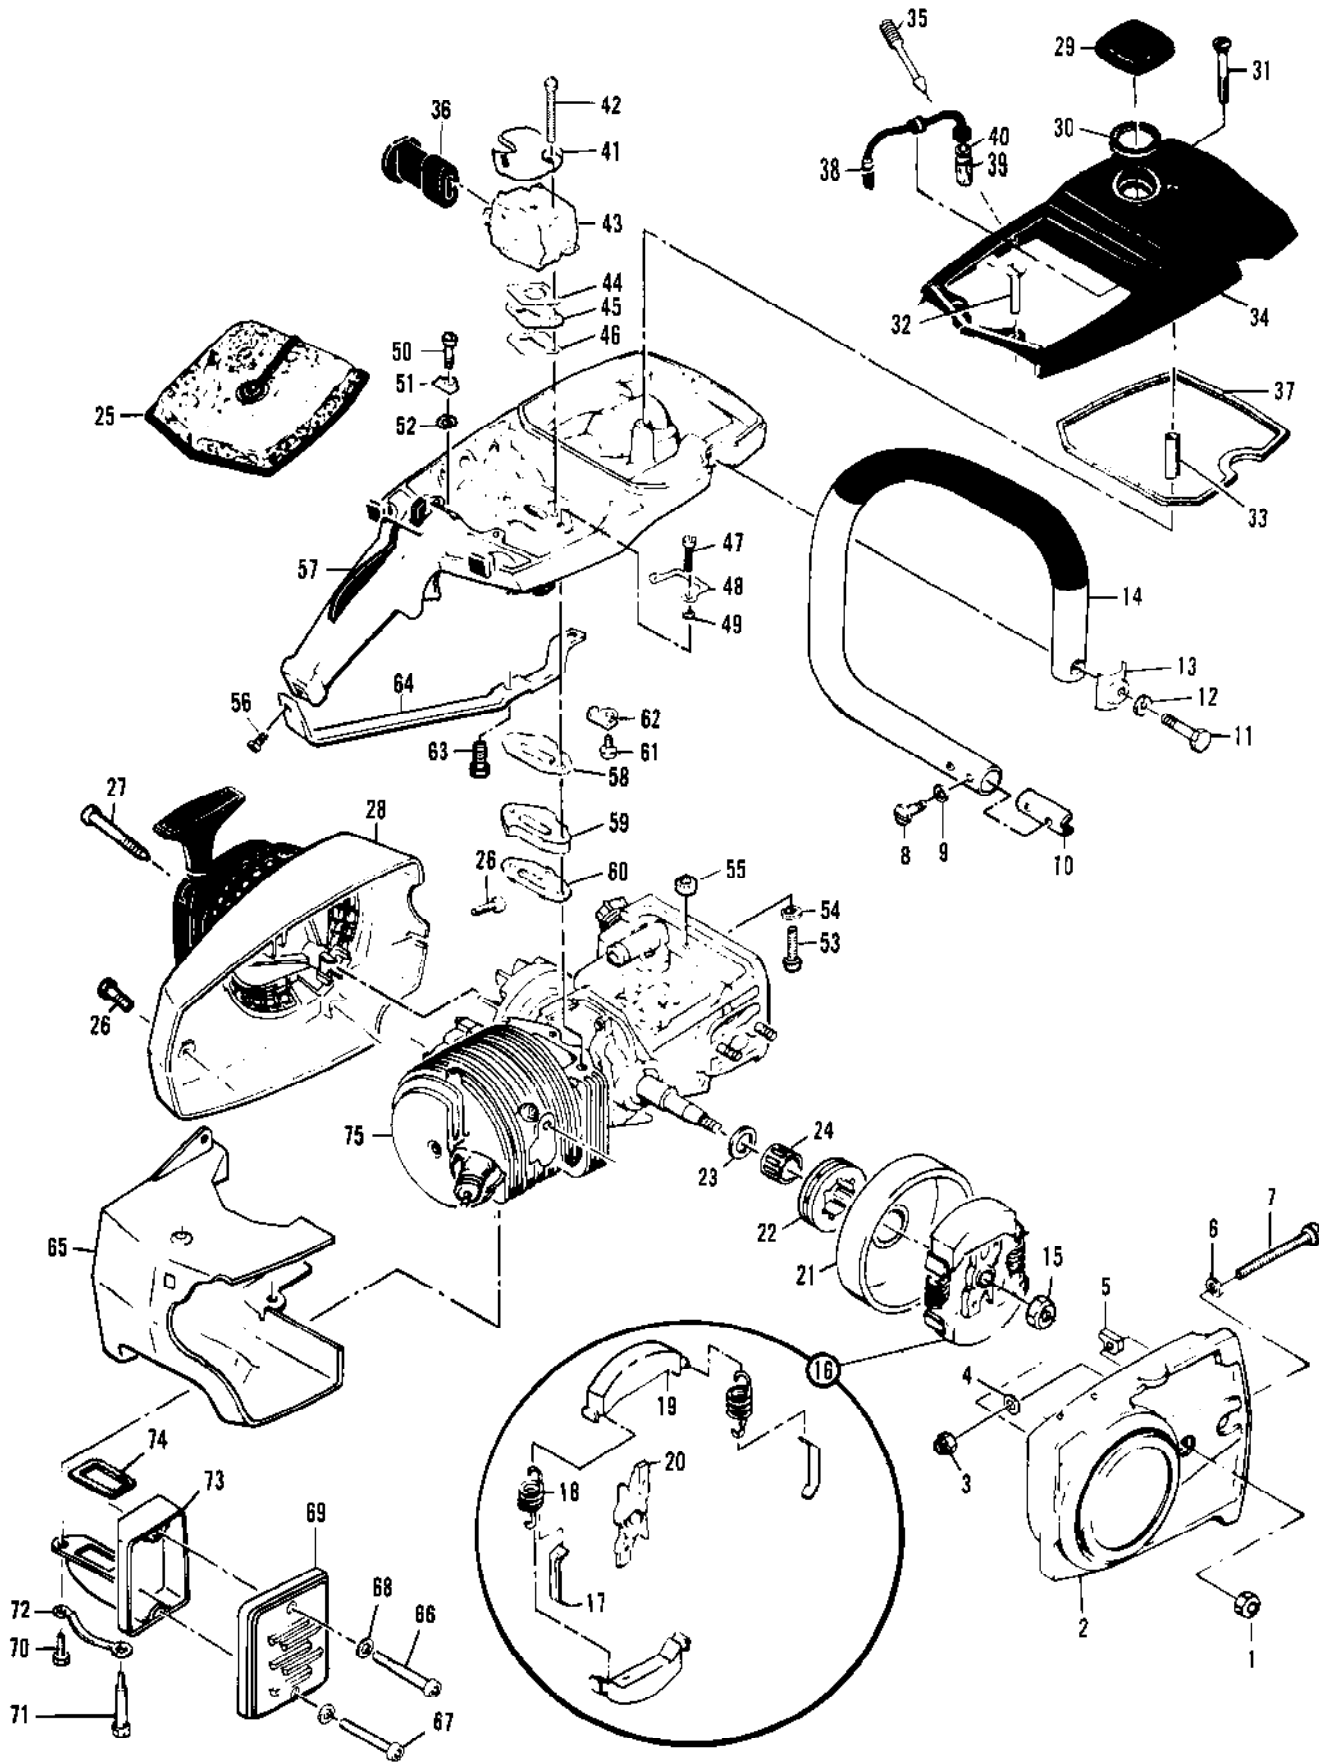

Ref #	Part Number	Qty	Description
	87666	1	Carburetor - Walbro SDC 44
1	67501	4	Screw - Pump cover
2	83760	1	Cover - Pump
3	67495	1	Gasket - Cover
4	67498	1	Diaphragm - Check valve
5	83114	1	Diaphragm - Fuel pump
6	47690	3	Screw - Plate
7	83762	1	Plate - Throttle
8	67489	1	Clip - Shaft
9	67486	1	Shaft Asy - Throttle
10	67490	1	Plate - Choke
11	67488	1	Shaft Asy - Choke
12	100302	1	Ball - Choke friction
13	67504	1	Spring - Choke
14	87915	1	Needle - High speed
15	87916	1	Needle - Idle
16	67502	2	Spring - Needle
17	70798	4	Screw - Diaphragm cover
18	83761	1	Cover - Diaphragm
19	67499	1	Diaphragm - Metering
20	67496	1	Gasket - Diaphragm
21	67500	1	Screw - Lever pin
22	67508	1	Pin - Lever
23	67509	1	Lever - Metering
24	67503	1	Spring - Lever
25	67491	1	Valve - Needle
26	71690	1	Plug - 3/8
27	69506	1	Plug - 5/16
28	83758	1	Kit - Valve & Seat Asy
29	67507	1	Screen - Fuel

Ref #	Part Number	Qty	Description
1	89320	1	Insert - Handle grip
2	110893	1	Plug - Tapered cap
3	89611A	1	Kit - Fuel Tank/control
3	84183A	1	Kit - Fuel Tank/control
4	110378	1	Pin - Roll 3/16 x 15/16
5	92152	1	Spring - Trigger
6	92151	1	Trigger - Throttle
7	105654	1	Pin - Roll 1/8 x 7/8
8	92154	1	Spring - Trigger release
9	92153	1	Release - Trigger
10	110706	1	Screw - Fil hd 8-18 x 1/2
11	62973A	1	Wire Asy - Stop switch
12	62451	1	Control - Switch
13	62950A	1	Base - Switch
14	68846	1	Button - Switch
15	110668	1	Screw - Fil hd 8-36 x 5/8
16	87178	1	Spring - Throttle return
17	88796	1	Trigger
18	85451	1	Latch Asy - Throttle
19	85107	1	Rod - Throttle
20	68522A	1	Seal - Throttle rod
21	105673	2	Pin - Roll 3/32 x 9/16
22	69041	1	Button - Choke
23	105614	1	"O" Ring
24	69042	1	Rod - Choke
25	69043	1	Snubber - Rod
26	69564	1	Seal - Airbox