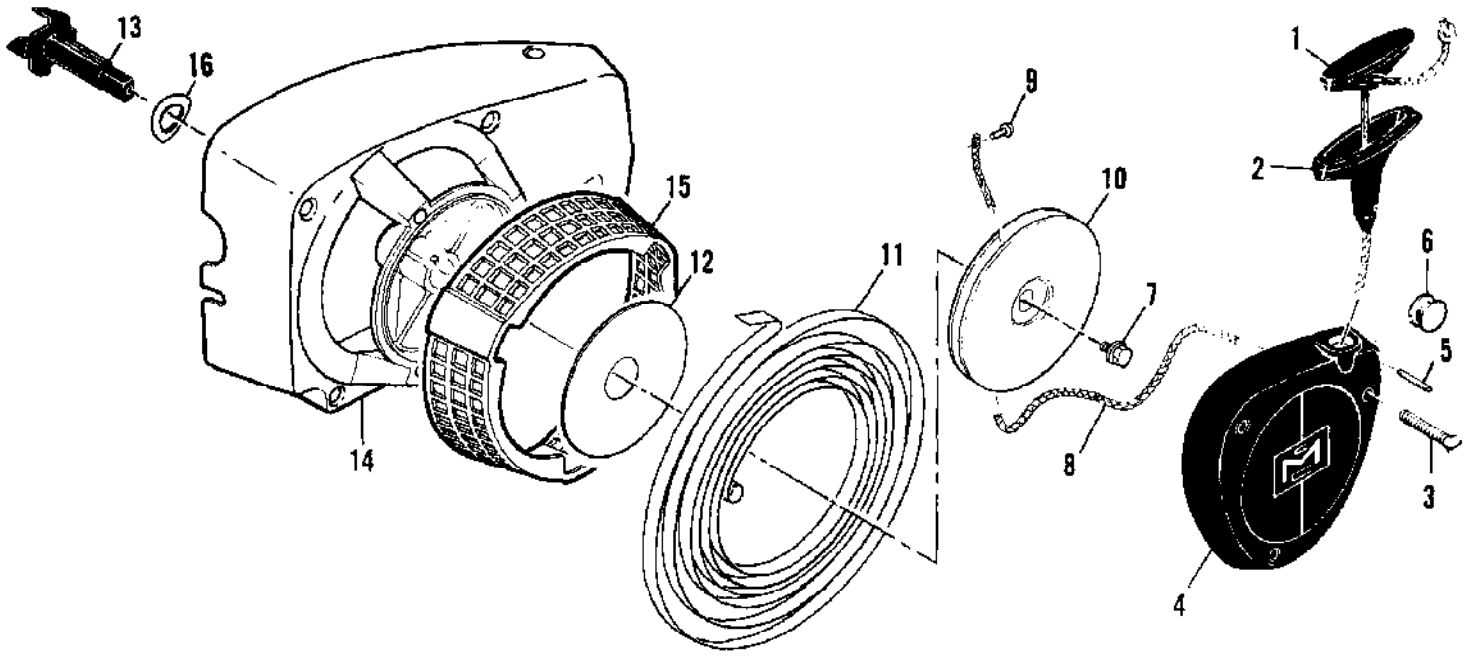

Ref #	Part Number	Qty	Description
1	62191A	1	Insert - Starter handle
2	62190A	1	Handle - Starter
3	110646	3	Screw - Oval hd 8-32 x 1-1/8
4	87672	1	Cover Assy - Starter
5	110657	1	Pin - Roll
6	84051	1	Pulley - Rope
7	110341	1	Screw - Hex hd 10-24 x 1/2
8	68162	1	Rope - Starter
9	110470	1	Rivet - Rope
10	86405	1	Drum - Starter
11	87680	1	Spring - Rewind
12	86053	1	Shield - Spring
13	83748	1	Shaft - Starter
14	87693	1	Kit - Fan housing
15	87674	1	Guard - Sawdust
16	86052	1	Washer - Special