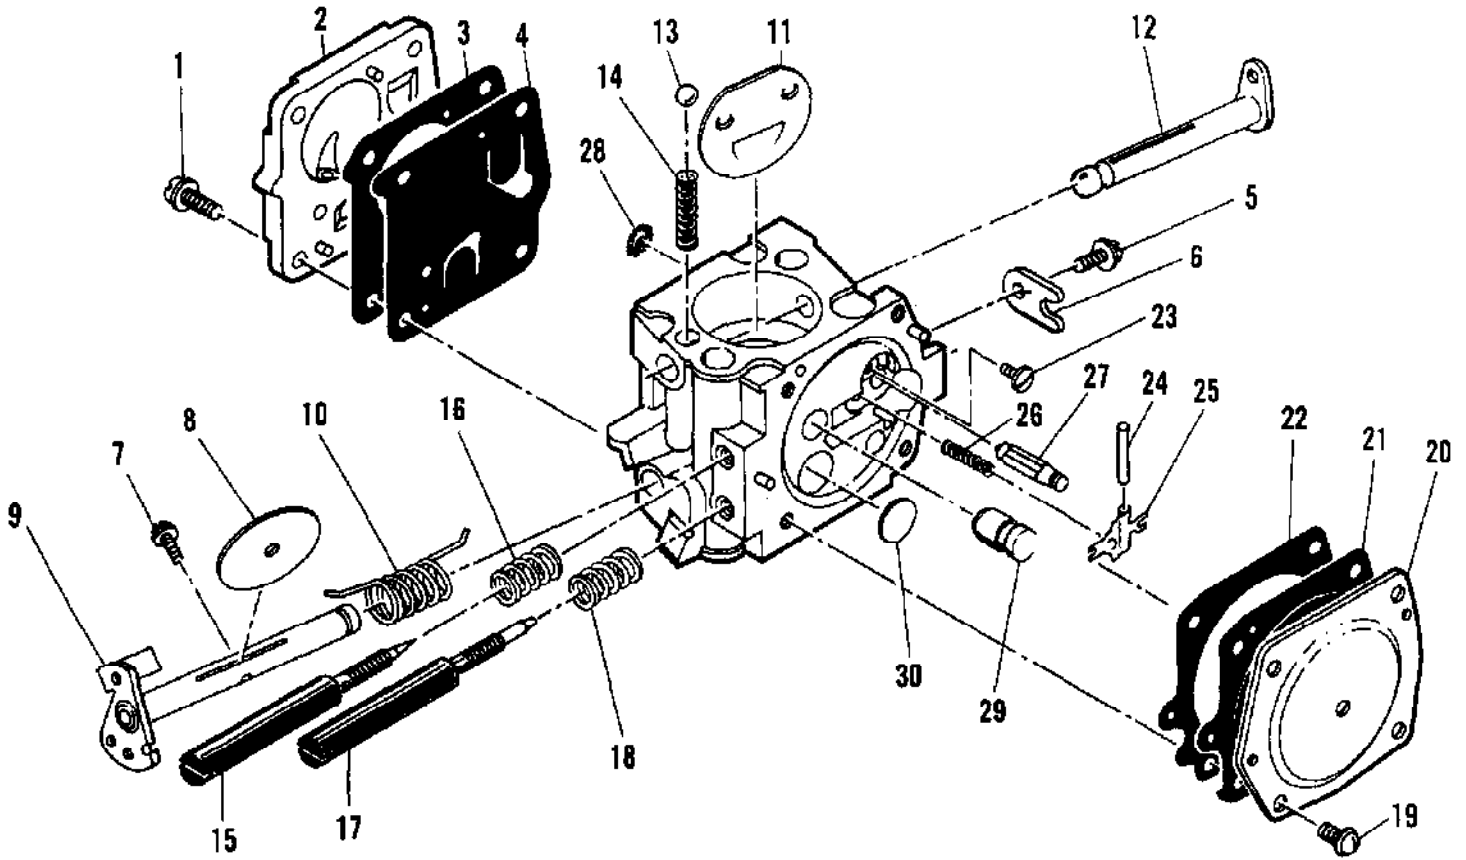

| Ref # | Part Number | Qty | Description |
|-------|-------------|-----|---|
| | 87821 | 1 | Carburetor Assy Used on models 600435B, 600435C, 600435D, 600435J and 600435A |
| 1 | 67501 | 4 | Screw - Pump cover |
| 2 | 83760 | 1 | Cover - Pump |
| 3 | 67495 | 1 | Gasket - Cover |
| 4 | 67498 | 1 | Diaphragm - Check valve |
| 5 | 83114 | 1 | Diaphragm - Fuel pump |
| 6 | 47690 | 3 | Screw - Plate |
| 7 | 83762 | 1 | Plate - Throttle |
| 8 | 67489 | 1 | Clip - Shaft |
| 9 | 85980 | 1 | Shaft Assy - Throttle |
| 10 | 85981 | 1 | Spring - Throttle return |
| 11 | 67490 | 1 | Plate - Choke |
| 12 | 67488 | 1 | Shaft Assy - Choke |
| 13 | 100302 | 1 | Ball - Choke friction |
| 14 | 67504 | 1 | Spring - Choke friction |
| 15 | 85979 | 1 | Needle - High speed |
| 16 | 85982 | 1 | Needle - Idle |
| 17 | 67502 | 2 | Spring - Needle |
| 18 | 70798 | 4 | Screw - Diaphragm |
| 19 | 83761 | 1 | Cover - Diaphragm |
| 20 | 67499 | 1 | Diaphragm - Metering |
| 21 | 67496 | 1 | Gasket - Diaphragm |
| 22 | 67500 | 1 | Screw - Lever pin |
| 23 | 67508 | 1 | Pin - Lever |
| 24 | 67509 | 1 | Lever - Inlet |
| 25 | 67503 | 1 | Spring - Lever |
| 26 | 67491 | 1 | Valve - Needle |
| 27 | 71690 | 1 | Plug-3/8 |
| 28 | 69506 | 1 | Plug-5/16 |
| 29 | 83758 | 1 | Kit - Valve & Seat Assy |
| 30 | 67507 | 1 | Screen - Fuel |
| | 67482 | | Gasket Set |
| | 85987 | | Repair Kit |