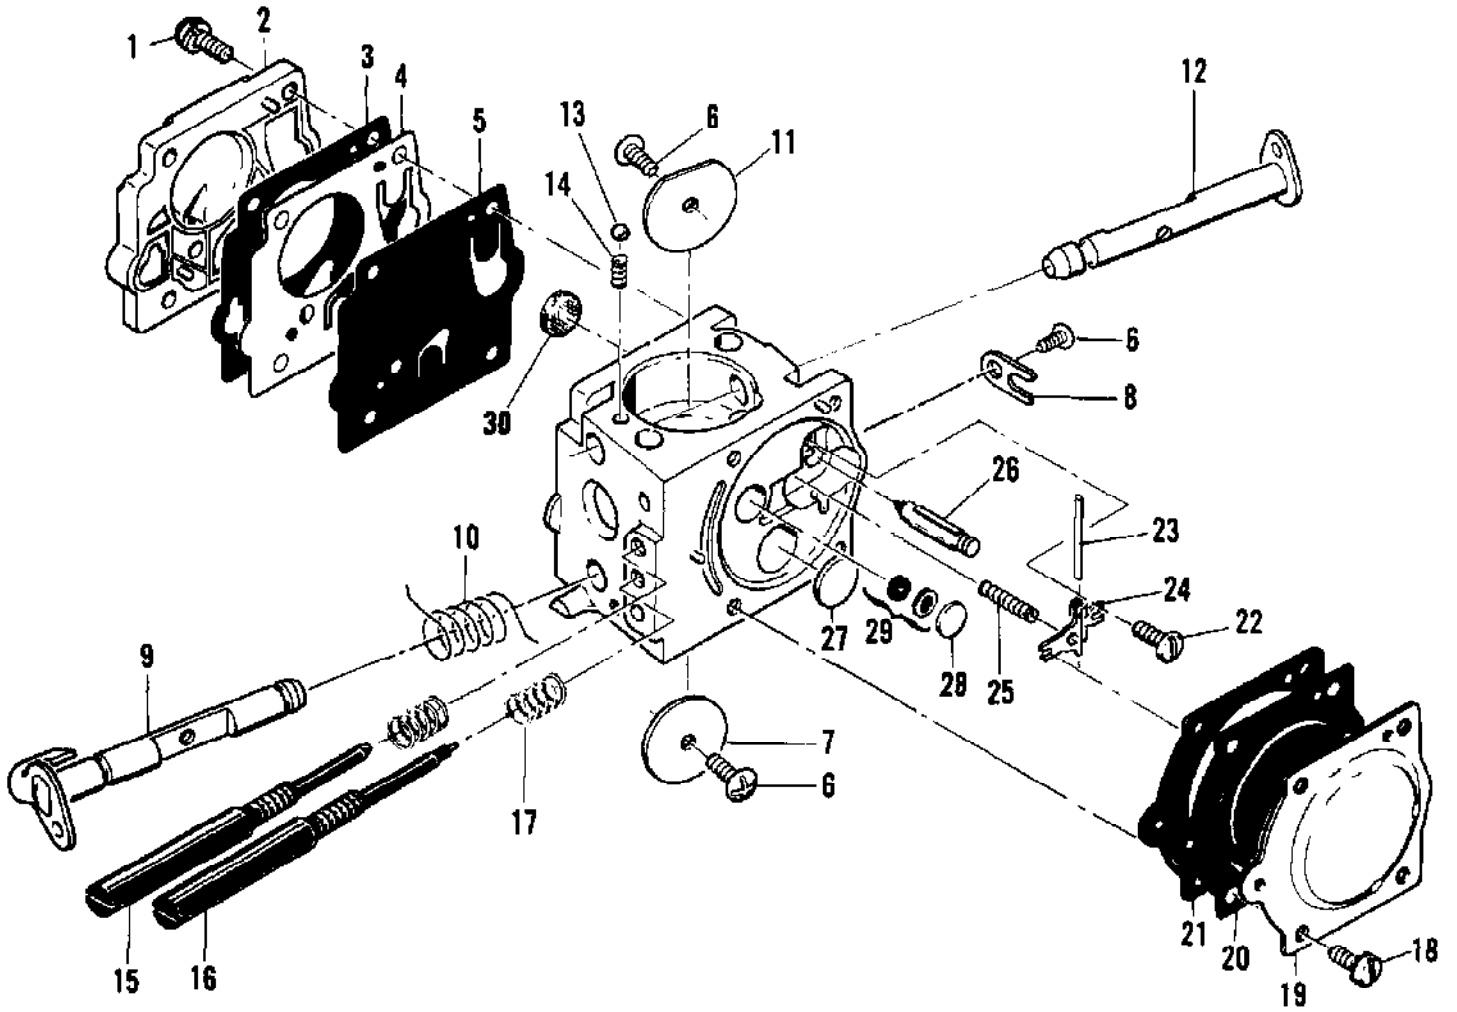

| Ref # | Part Number | Qty | Description |
|-------|-------------|-----|---|
| | 87821 | 1 | Carburetor Assy Used on models 600435B, 600435C, 600435D, 600435J and 600435A |
| 1 | 67501 | 4 | Screw - Pump cover |
| 2 | 83760 | 1 | Cover - Pump |
| 3 | 67495 | 1 | Gasket - Cover |
| 4 | 67498 | 1 | Diaphragm - Check valve |
| 5 | 83114 | 1 | Diaphragm - Fuel pump |
| 6 | 47690 | 3 | Screw - Plate |
| 7 | 83762 | 1 | Plate - Throttle |
| 8 | 67489 | 1 | Clip - Shaft |
| 9 | 85980 | 1 | Shaft Assy - Throttle |
| 10 | 85981 | 1 | Spring - Throttle return |
| 11 | 67490 | 1 | Plate - Choke |
| 12 | 67488 | 1 | Shaft Assy - Choke |
| 13 | 100302 | 1 | Ball - Choke friction |
| 14 | 67504 | 1 | Spring - Choke friction |
| 15 | 85979 | 1 | Needle - High speed |
| 16 | 85982 | 1 | Needle - Idle |
| 17 | 67502 | 2 | Spring - Needle |
| 18 | 70798 | 4 | Screw - Diaphragm |
| 19 | 83761 | 1 | Cover - Diaphragm |
| 20 | 67499 | 1 | Diaphragm - Metering |
| 21 | 67496 | 1 | Gasket - Diaphragm |
| 22 | 67500 | 1 | Screw - Lever pin |
| 23 | 67508 | 1 | Pin - Lever |
| 24 | 67509 | 1 | Lever - Inlet |
| 25 | 67503 | 1 | Spring - Lever |
| 26 | 67491 | 1 | Valve - Needle |
| 27 | 71690 | 1 | Plug-3/8 |
| 28 | 69506 | 1 | Plug-5/16 |
| 29 | 83758 | 1 | Kit - Valve & Seat Assy |
| 30 | 67507 | 1 | Screen - Fuel |
| | 67482 | | Gasket Set |
| | 85987 | | Repair Kit |