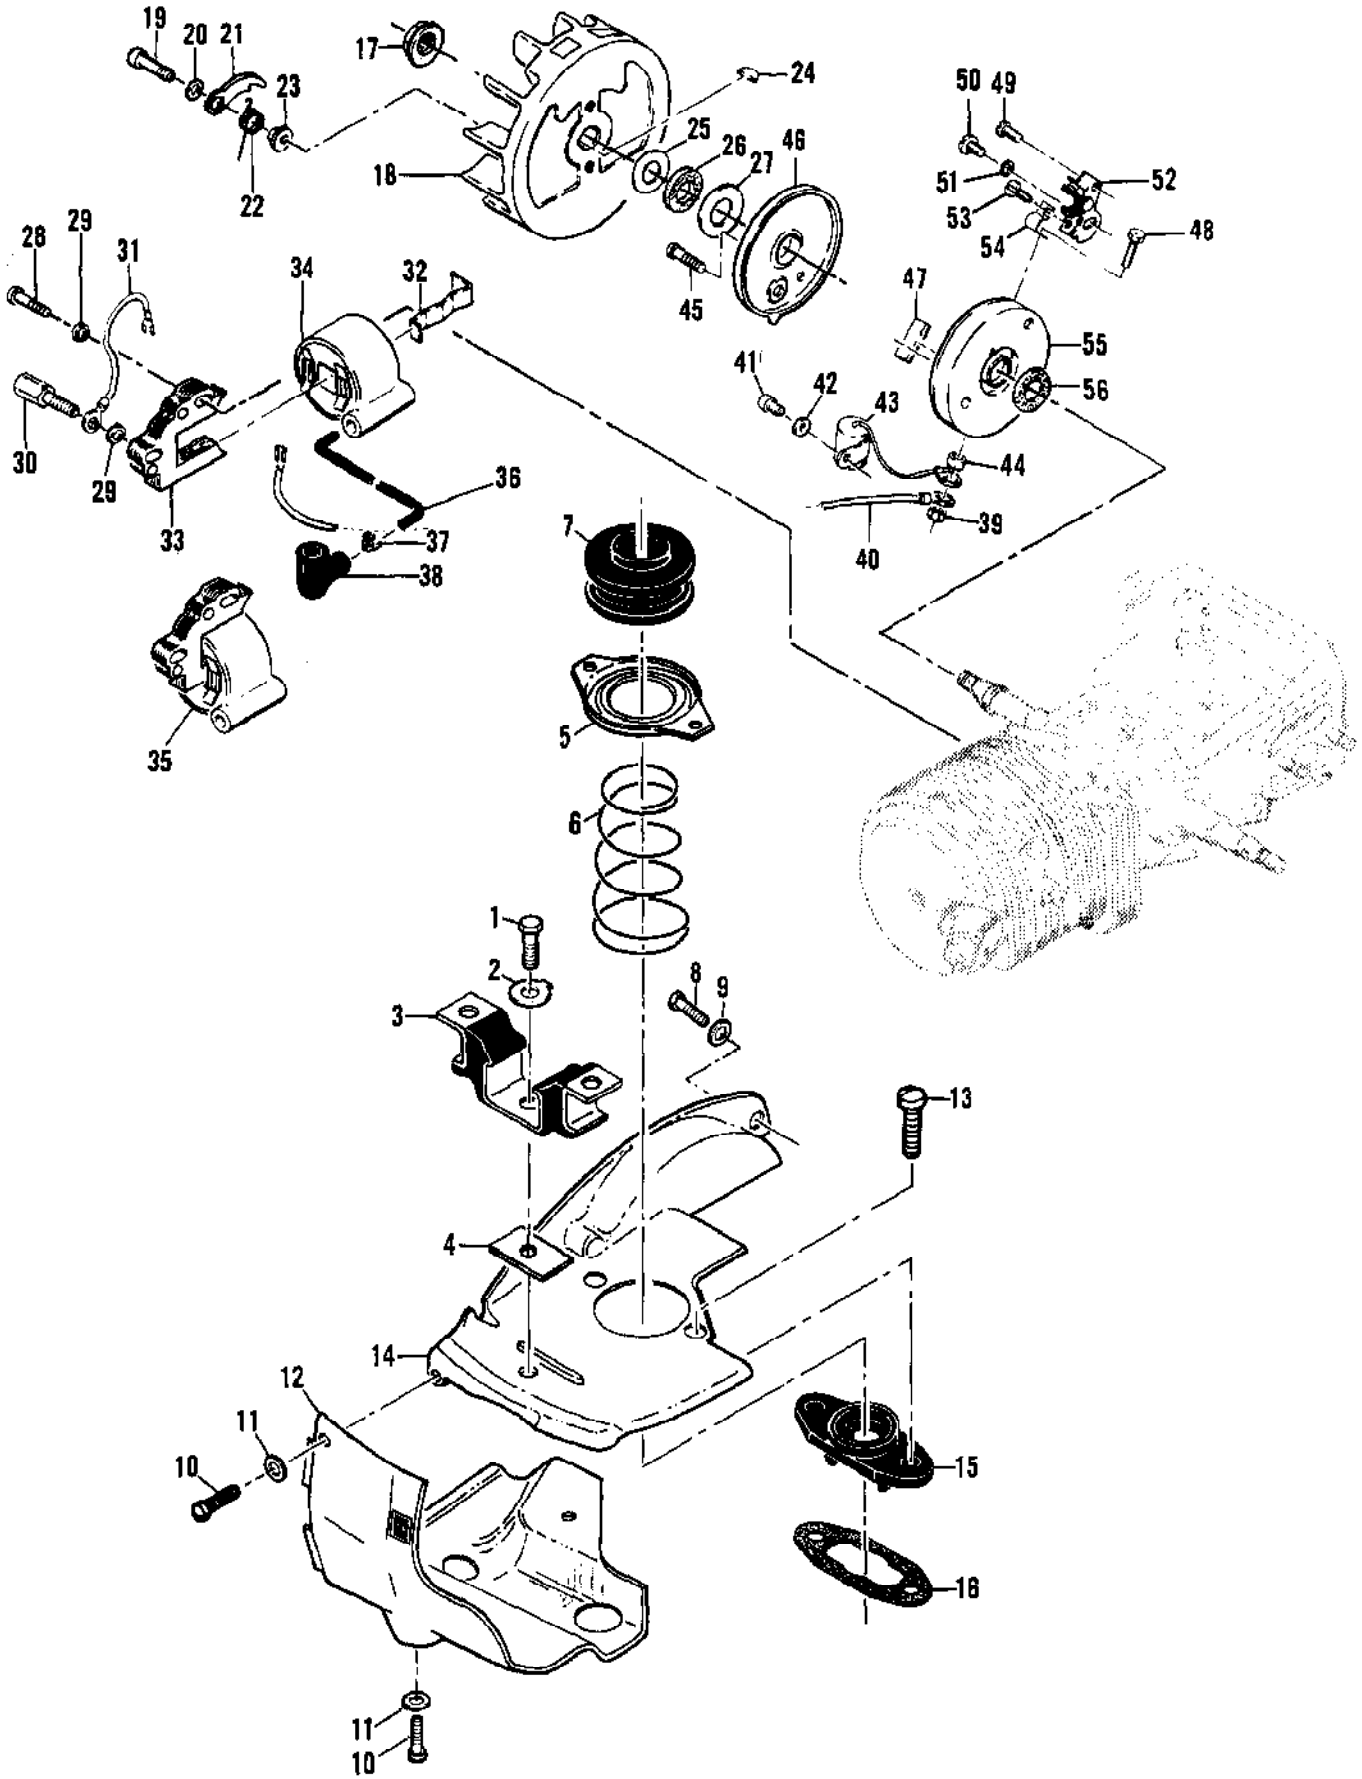

Ref #	Part Number	Qty	Description
1	83811	1	Screw - Special
2	69924	1	Lockplate
3	85794	1	Mount - Rear
4	84619	1	Insulator
5	86175	1	Clamp Assy - Boot
6	86190	1	Spring - Ground
7	87843	1	Boot - Third port
8	110776	1	Screw - Fil hd 8-32 x 3/8
9	100057	1	Lockwasher - #8
10	102500	3	Screw - Pan hd 10-24 x 1/2
11	100002	3	Washer - #10
12	86314	1	Shroud - Lower
13	104396	2	Screw - Pan hd 10-24 x 3/4
14	85281	1	Shroud - Upper
15	87844	1	Insulator - Inlet
16	85136	1	Gasket - Insulator
17	110703	1	Nut - Hex 3/8-24
18	86068	1	Flywheel Assy
19	110713	2	Screw - Skt hd 10-24 x 7/8
20	83241	2	Washer - Special
21	67546	2	Pawl - Starter
22	67545	2	Spring - Pawl
23	67547	2	Pivot - Pawl
24	103879	1	Key - Woodruff
25	67057	1	Washer - Thrust
26	67056	1	Seal - Breaker box cover
27	67054	1	Washer - Thrust
28	103947	1	Screw - Hex hd 10-24 x 1 (SEMS)
29	100002	2	Washer - #10
30	83512	1	Stud - Special
31	85798	1	Wire Assy - Ground
32	51253	1	Retainer - Coil
33	85138	1	Lamination Assy
34	84972	1	Kit - Coil Rr, Terminal
35	87246	1	Coil & Lamination Assy Used on models 600435B, 600435C, 600435D, 600435J, 600435S and 600435A.
36	50120	1	Wire Assy - Spark plug
37	55061	1	Connector
38	85758	1	Boot
39	100298	1	Nut - Hex 6-32
40	85796	1	Wire Assy - Primary
41	103672	1	Screw - Fil hd 8-32 x 1/2 (SEMS)
42	100080	1	Washer - #8
43	85358	1	Condenser
44	62365	1	Spacer - Breaker box
45	110584	1	Screw - Pan hd 8-32 x 3/4
46	62362	1	Cover - Breaker box
47	54184	1	Wiper - Cam
48	110346	1	Screw - Hex hd 6-32 x 3/4
49	110811	1	Screw - Pan hd 8-32 x 3/8
50	110445	1	Screw - Truss hd 8-32 x 3/8
51	105976	1	Washer - #8
52	66231	1	Breaker Assy
53	110706	1	Screw - Pan hd 6-32 x 7/16 s/t