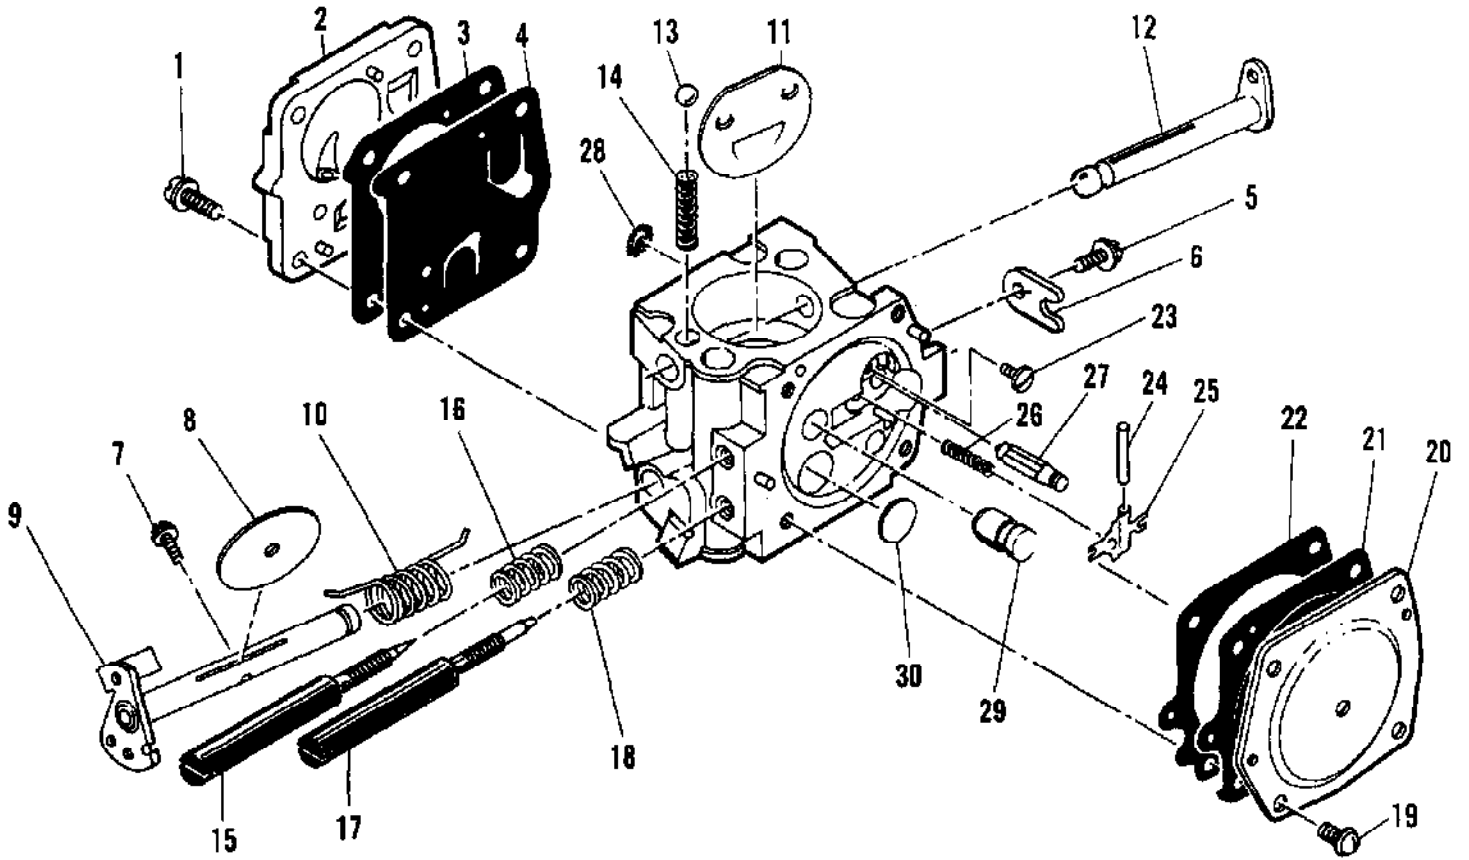

No
Diagram
Available

Parts List
Only

Ref #	Part Number	Qty	Description
	84597		Baffle - Spark arrester
	86218		Kit - Preheater
	86330		Kit - Spike
	86419		Guide - Timing
	63746		Scrench
	63097		Spark Plug - AC CS 45T
	65778		Spark Plug - AC CS 41T
	62827		Wrench - Screwdriver
	83235		Wrench - Screwdriver
	85968		Guard - Hand
	87839		Adapter - Bar mounting
	85726		Manual - Owner's
	200779		Manual - Owner's

Ref #	Part Number	Qty	Description
	85916	1	Carburetor Assy Used on model 600435S.
1	52933	4	Screw - Pump cover
2	66628	1	Cover - Pump
3	66629	1	Gasket - Cover
4	66630	1	Diaphragm - Fuel pump
5	48780	1	Screw - Clip retainer
6	66646	1	Clip - Throttle shaft
7	48780	1	Screw - Plate
8	51720	1	Plate - Throttle
9	83546	1	Shaft Assy - Throttle
10	67136	1	Spring - Throttle return
11	65856	1	Plate - Choke
12	83725	1	Shaft Assy - Choke
13	100071	1	Ball - Choke friction
14	52930	1	Spring - Choke friction
15	86169	1	Needle - High speed
16	52936	1	Spring - High speed needle
17	86170	1	Needle - Idle
18	67133	1	Spring - Idle needle
19	51721	4	Screw - Diaphragm cover
20	83724	1	Cover - Diaphragm
21	66632	1	Diaphragm - Metering
22	66633	1	Gasket - Diaphragm
23	83479	1	Screw - Lever pin
24	66636	1	Pin - Lever
25	66638	1	Lever - Metering
26	66404	1	Spring - Lever
27	66637	1	Valve - Needle
28	66623	1	Screen - Fuel inlet
29	83729	1	Check Valve - Nozzle
30	66622	1	Plug - Welch

Ref #	Part Number	Qty	Description
1	62191A	1	Insert - Starter handle
2	62190A	1	Handle - Starter
3	110646	3	Screw - Oval hd 8-32 x 1-1/8
4	87672	1	Cover Assy - Starter
5	110657	1	Pin - Roll
6	84051	1	Pulley - Rope
7	110341	1	Screw - Hex hd 10-24 x 1/2
8	68162	1	Rope - Starter
9	110470	1	Rivet - Rope
10	86405	1	Drum - Starter
11	87680	1	Spring - Rewind
12	86053	1	Shield - Spring
13	83748	1	Shaft - Starter
14	87693	1	Kit - Fan housing
15	87674	1	Guard - Sawdust
16	86052	1	Washer - Special