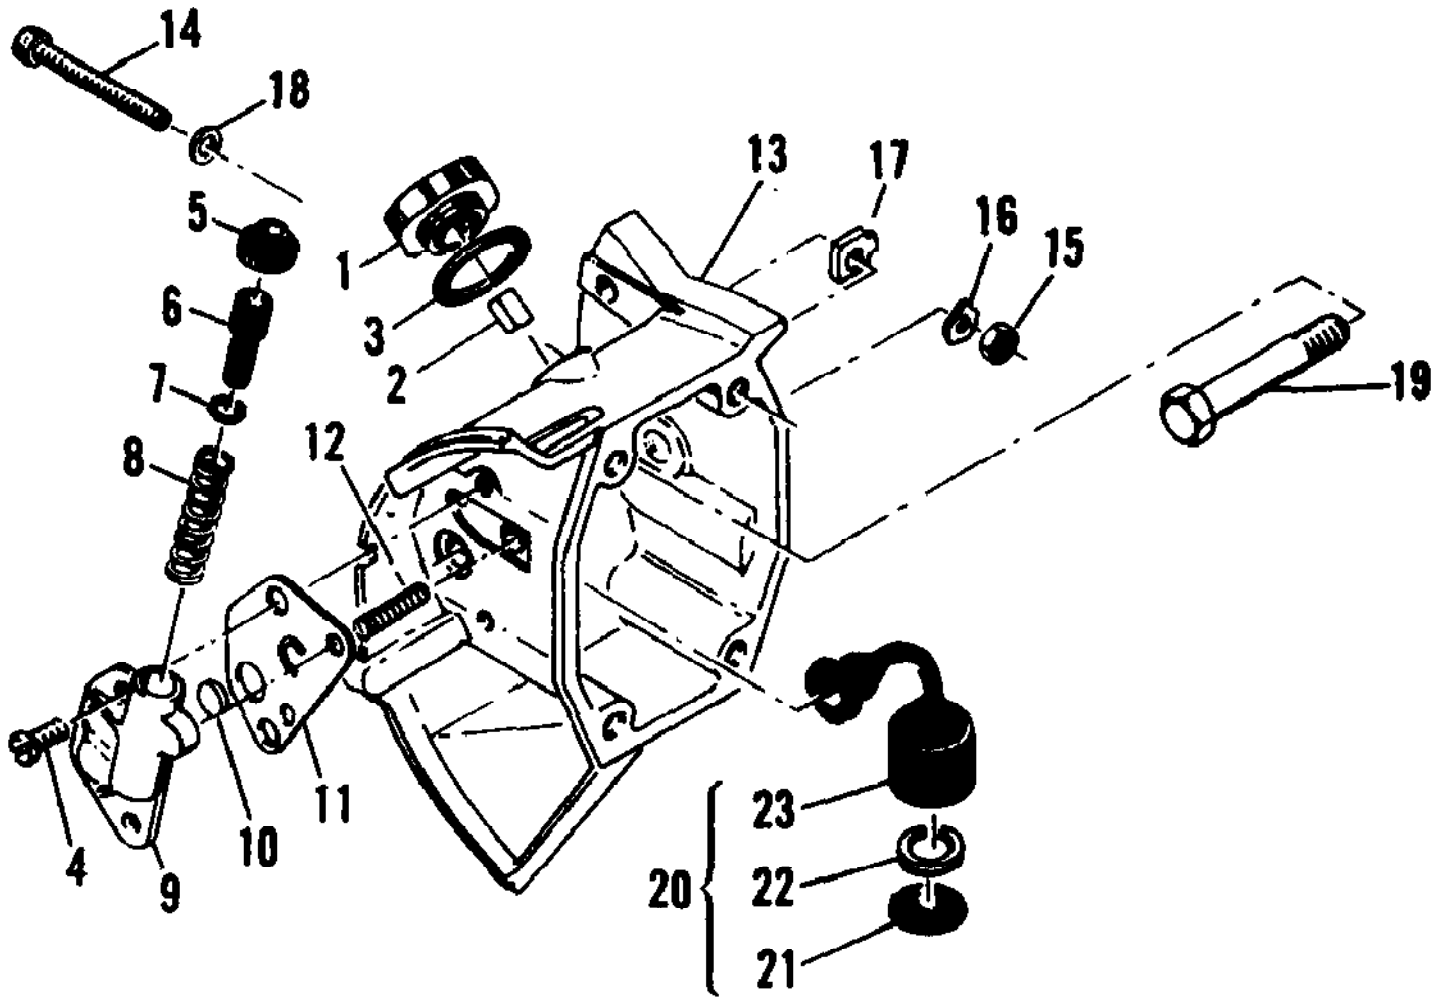

Ref #	Part Number	Qty	Description
1	110554	1	Screw - Set 4-40 x 1/2
2	68659	1	Knob - Choke
3	68814	1	Plate - Adjustment cover
4	110264	1	Washer
5	11086	1	Spring - Plate
	90447	1	Carburetor Assy
6	68564	4	Screw Assy - Body
7	68879	1	Cover Assy - Pump
8	68570	1	Screen - Inlet
9	68883	1	Retainer - Vent screen
10	68571	1	Screen - Vent
11	68563	1	Diaphragm - Pump
12	90444	1	Kit - Body & Gasket
13	85035	1	Gasket
14	68562	1	Diaphragm
15	68881	1	Gasket - Diaphragm
16	67500	1	Screw - Lever pin
17	67508	1	Pin - Lever
18	85059	1	Kit - Needle & Lever
19	68567	1	Spring - Lever
20	83751	1	Body Assy - Carburetor
21	68560	1	Plug - 1/2
22	68559	1	Plug - 7/16
23	83758	1	Kit ~ Check valve
24	68566	1	Screw - Idle speed
25	86446	1	Needle - Idle
26	86447	1	Needle - High speed
27	67502	2	Spring - Needle
28	83755	2	Screw - Plate
29	68553	1	Plate - Throttle
30	70798	1	Screw - Clip
31	68554	1	Clip - Throttle shaft
32	90470	1	Throttle Shaft Assy
33	68556	1	Plate - Choke shaft
34	84990	1	Choke Shaft
35	100302	1	Ball - Choke friction
36	67504	1	Spring - Choke friction
	68882		Gasket Set
	90409		Repair Kit

Ref #	Part Number	Qty	Description
1	68809	1	Cap - Oil
2	84953	1	Plug - Cap
3	101148	1	"O" Ring
4	105248	2	Screw - Rd hd 8-32 x 5/8 (SEMS)
5	62262	1	Cap - Oil pump
6	68603	1	Plunger - Oil pump
7	105614	1	"O" Ring
8	66687	1	Spring - Plunger
9	68604	1	Body - Oil pump
10	62909	1	Valve - Oiler
11	68688	1	Diaphragm - Oil pump
12	67565	1	Spring - Diaphragm
13	84230	1	Tank Assy - Oil
14	110587	1	Screw - Fil hd 8-32 x 1-1/2
15	100955	1	Nut - Hex 8-32
16	110525	1	Washer - Wavey
17	84929	1	Nut - Adjustment
18	100080	1	Washer - #8
19	68687	1	Bolt - Bar
20	68140	1	Pickup Assy - Oil
21	67552	1	Screen
22	67569	1	Weight
23	67568	1	Hose