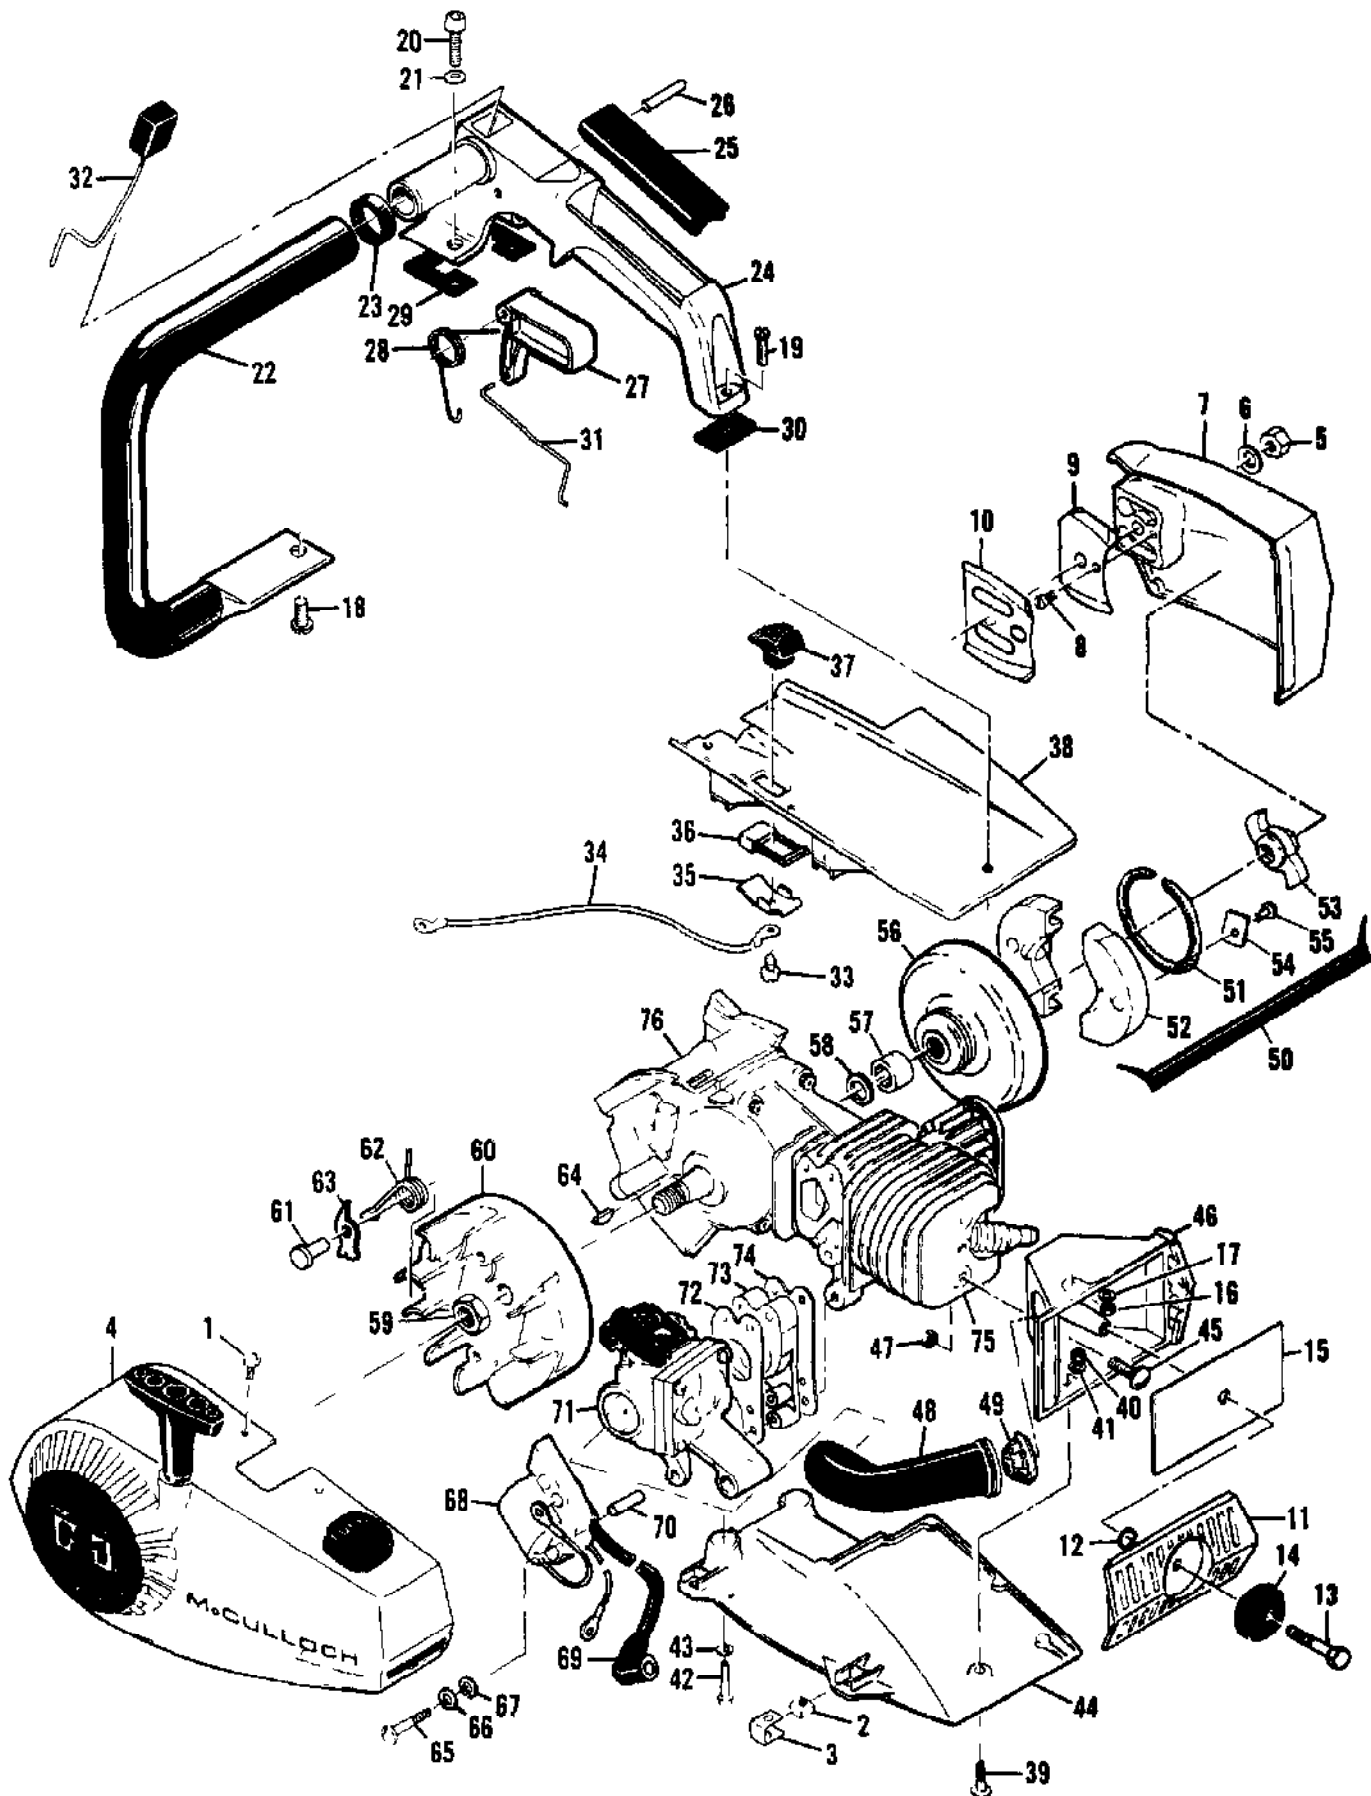

Ref #	Part Number	Qty	Description
1	110597	5	Screw - Pan hd 8-32 x 1/2
2	68963	6	Nut - Square 8-32
3	68770	6	Retainer - Nut
4			Fan Housing & Starter Assy See "Fan Housing & Starter Assembly" illustration and parts list.
5	110676	1	Nut - Hex 1/4-28
6	100311	1	Washer - 1/4
7	69696	1	Guard - Clutch
8	110620	1	Screw - Fil hd 6-32 x 7/16
	67667	1	Set - Bar plate
9	68673	1	Plate - Bar outer
10	67588	1	Plate - Bar inner
11	69006	1	Cover - Air cleaner
12	105603	1	"O" Ring
13	69202	1	Screw - Cover
14	68616	1	Knob - Cover
15	68685	1	Screen - Air cleaner
16	100955	1	Nut - Hex 8-32
17	100080	1	Washer - #8
18	110670	1	Screw - Pan hd 8-32 x 5/8
19	110720	1	Screw - Pan hd 8-32 x 7/8
20	110585	2	Screw - Skt hd 10-24 x 3/4
21	110264	2	Washer - #10
22	85465	1	Frame & Grip Assy
23	84061	1	Collar - Frame
24	85577	1	Handle Assy
25	91365	1	Grip - Handle
26	105654	1	Pin - Trigger
27	84063	1	Trigger
28	84255	1	Spring - Trigger
29	84239	1	Insulator - Forward
30	84240	1	Insulator - Rear
31	84256	1	Rod - Throttle
32	84228	1	Button & Rod Assy
33	110706	1	Screw - Pan hd 8-18 x 1/2
34	88435	1	Wire Assy - Stop switch
35	62451	1	Contact - Switch
36	62950A	1	Base - Switch
37	68846	1	Button - Switch
38	69009	1	Shroud - Top
39	110584	1	Screw - Pan hd 8-32 x 3/4
40	100955	1	Nut - Hex 8-32
41	100080	1	Washer - #8
42	110714	2	Screw - Skt hd 10-24 x 3/4
43	110264	2	Washer - #10
44	69010	1	Shroud - Bottom
45	110584	2	Screw - Pan hd 8-32 x 3/4
46	87900	1	Housing - Air cleaner
47	100955	2	Nut - Hex 8-32
48	67195	1	Duct - Air
49	68623	1	Shield - Duct
50	91049	1	Clutch Assy
51	69358	1	Spring
52	91050	2	Shoe
53	85449	1	Spider