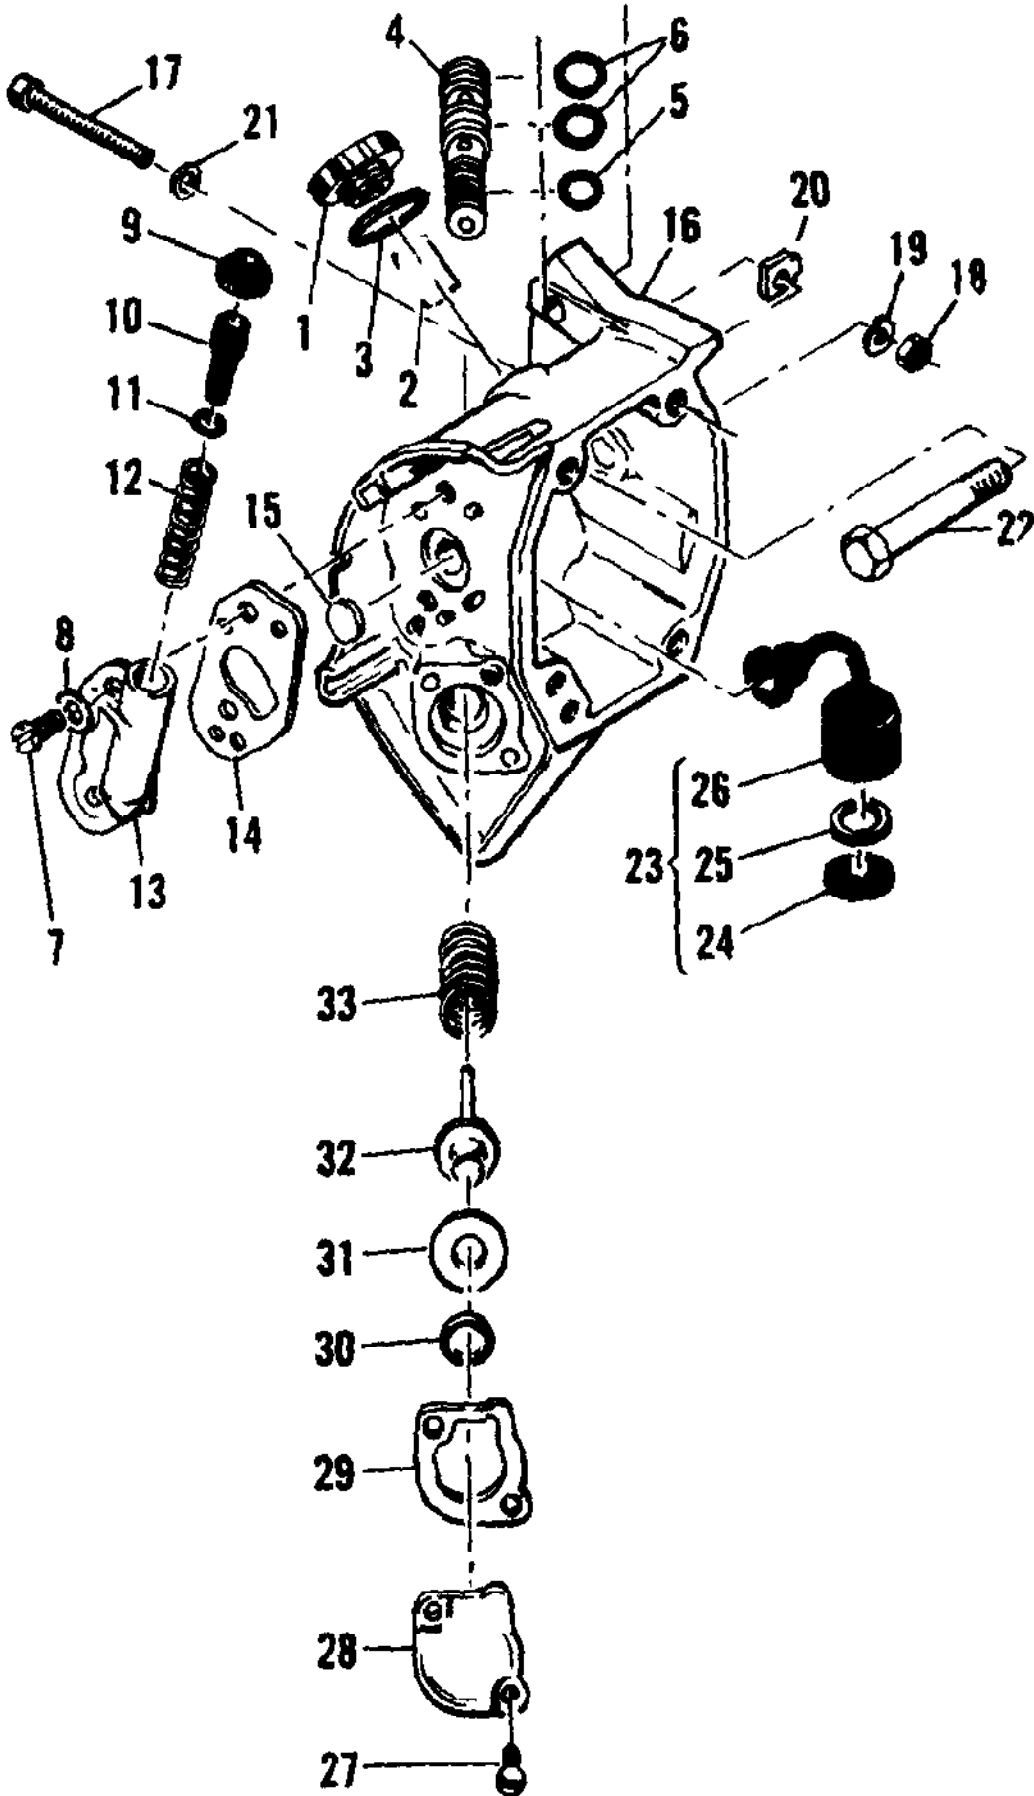

Ref #	Part Number	Qty	Description
1	68809	1	Cap - Oil
2	84953	1	Plug - Cap
3	101148	1	"O" Ring
4	83591	1	Cylinder Assy - Oil pump
5	105603	1	"O" Ring
6	105614	2	"O" Ring
7	105248	2	Screw - Rd hd 8-32 x 5/8 (SEMS)
8	100080	1	Washer #8
9	62262	1	Cap - Oil pump
10	68603	1	Plunger - Oil pump
11	105614	1	"O" Ring
12	66687	1	Spring - Plunger
13	83189	1	Body - Oil pump
14	83187	1	Gasket - Oil pump
15	62909	1	Valve - Oiler
16	85467	1	Tank Assy - Oil
17	110587	1	Screw - Fil hd 9-32 x 1-1/2
18	100955	1	Nut - Hex 8-32
19	110525	1	Washer - Wavey
20	84929	1	Nut - Adjustment
21	100080	1	Washer - #8
22	68687	1	Bolt - Bar
23	68140	1	Pickup Assy - Oil
24	67552	1	Screen
25	67569	1	Weight
26	67568	1	Hose
27	105248	2	Screw - Rd hd 8-32 x 5/8 (SEMS)
28	83186	1	Cover - Oil pump
29	83185	1	Gasket - Cover
30	105603	1	"O" Ring
31	83184	1	Ring - Oiler piston
32	83181	1	Piston Assy - Oiler
33	83180	1	Spring - Oiler piston