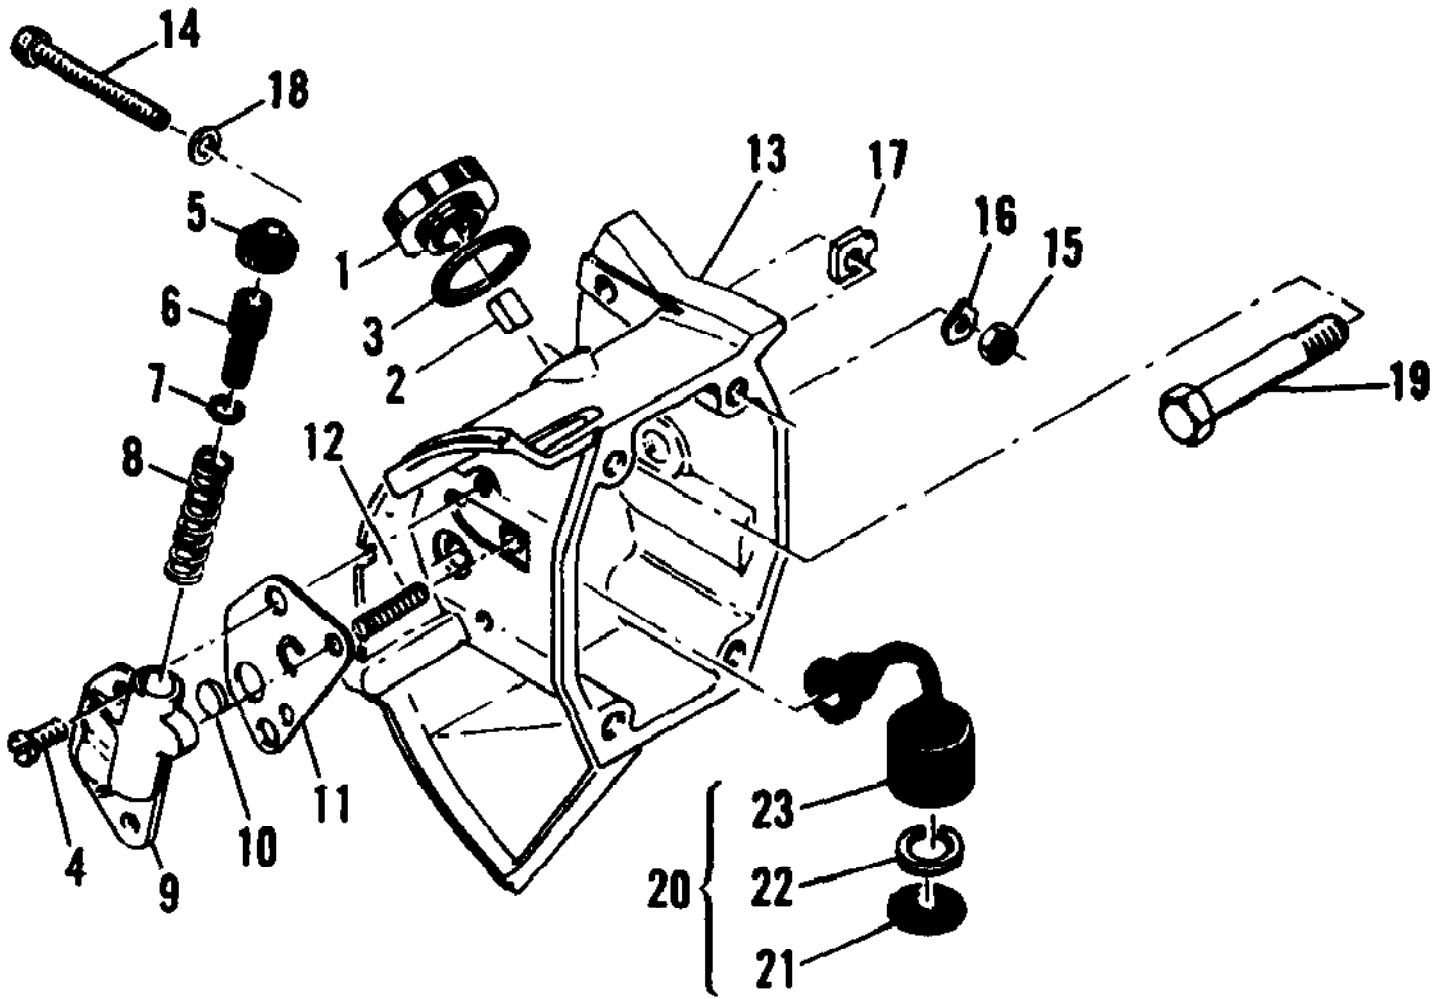

Ref #	Part Number	Qty	Description
1	110554	1	Screw - Set 4-40 x 1/2
2	68659	1	Knob - Choke
3	68814	1	Plate - Adjustment cover
4	110264	1	Washer
5	11086	1	Spring - Plate
	90447	1	Carburetor Assy
6	68564	4	Screw Assy - Body
7	68879	1	Cover Assy - Pump
8	68570	1	Screen - Inlet
9	68883	1	Retainer - Vent screen
10	68571	1	Screen - Vent
11	68563	1	Diaphragm - Pump
12	90444	1	Kit - Body & Gasket
13	85035	1	Gasket
14	68562	1	Diaphragm
15	68881	1	Gasket - Diaphragm
16	67500	1	Screw - Lever pin
17	67508	1	Pin - Lever
18	85059	1	Kit - Needle & Lever
19	68567	1	Spring - Lever
20	83751	1	Body Assy - Carburetor
21	68560	1	Plug - 1/2
22	68559	1	Plug - 7/16
23	83758	1	Kit ~ Check valve
24	68566	1	Screw - Idle speed
25	86446	1	Needle - Idle
26	86447	1	Needle - High speed
27	67502	2	Spring - Needle
28	83755	2	Screw - Plate
29	68553	1	Plate - Throttle
30	70798	1	Screw - Clip
31	68554	1	Clip - Throttle shaft
32	90470	1	Throttle Shaft Assy
33	68556	1	Plate - Choke shaft
34	84990	1	Choke Shaft
35	100302	1	Ball - Choke friction
36	67504	1	Spring - Choke friction
	68882		Gasket Set
	90409		Repair Kit

Ref #	Part Number	Qty	Description
1	68809	1	Cap - Oil
2	84953	1	Plug - Cap
3	101148	1	"O" Ring
4	105248	2	Screw - Rd hd 8-32 x 5/8 (SEMS)
5	62262	1	Cap - Oil pump
6	68603	1	Plunger - Oil pump
7	105614	1	"O" Ring
8	66687	1	Spring - Plunger
9	68604	1	Body - Oil pump
10	62909	1	Valve - Oiler
11	68688	1	Diaphragm - Oil pump
12	67565	1	Spring - Diaphragm
13	84230	1	Tank Assy - Oil
14	110587	1	Screw - Fil hd 8-32 x 1-1/2
15	100955	1	Nut - Hex 8-32
16	110525	1	Washer - Wavey
17	84929	1	Nut - Adjustment
18	100080	1	Washer - #8
19	68687	1	Bolt - Bar
20	68140	1	Pickup Assy - Oil
21	67552	1	Screen
22	67569	1	Weight
23	67568	1	Hose