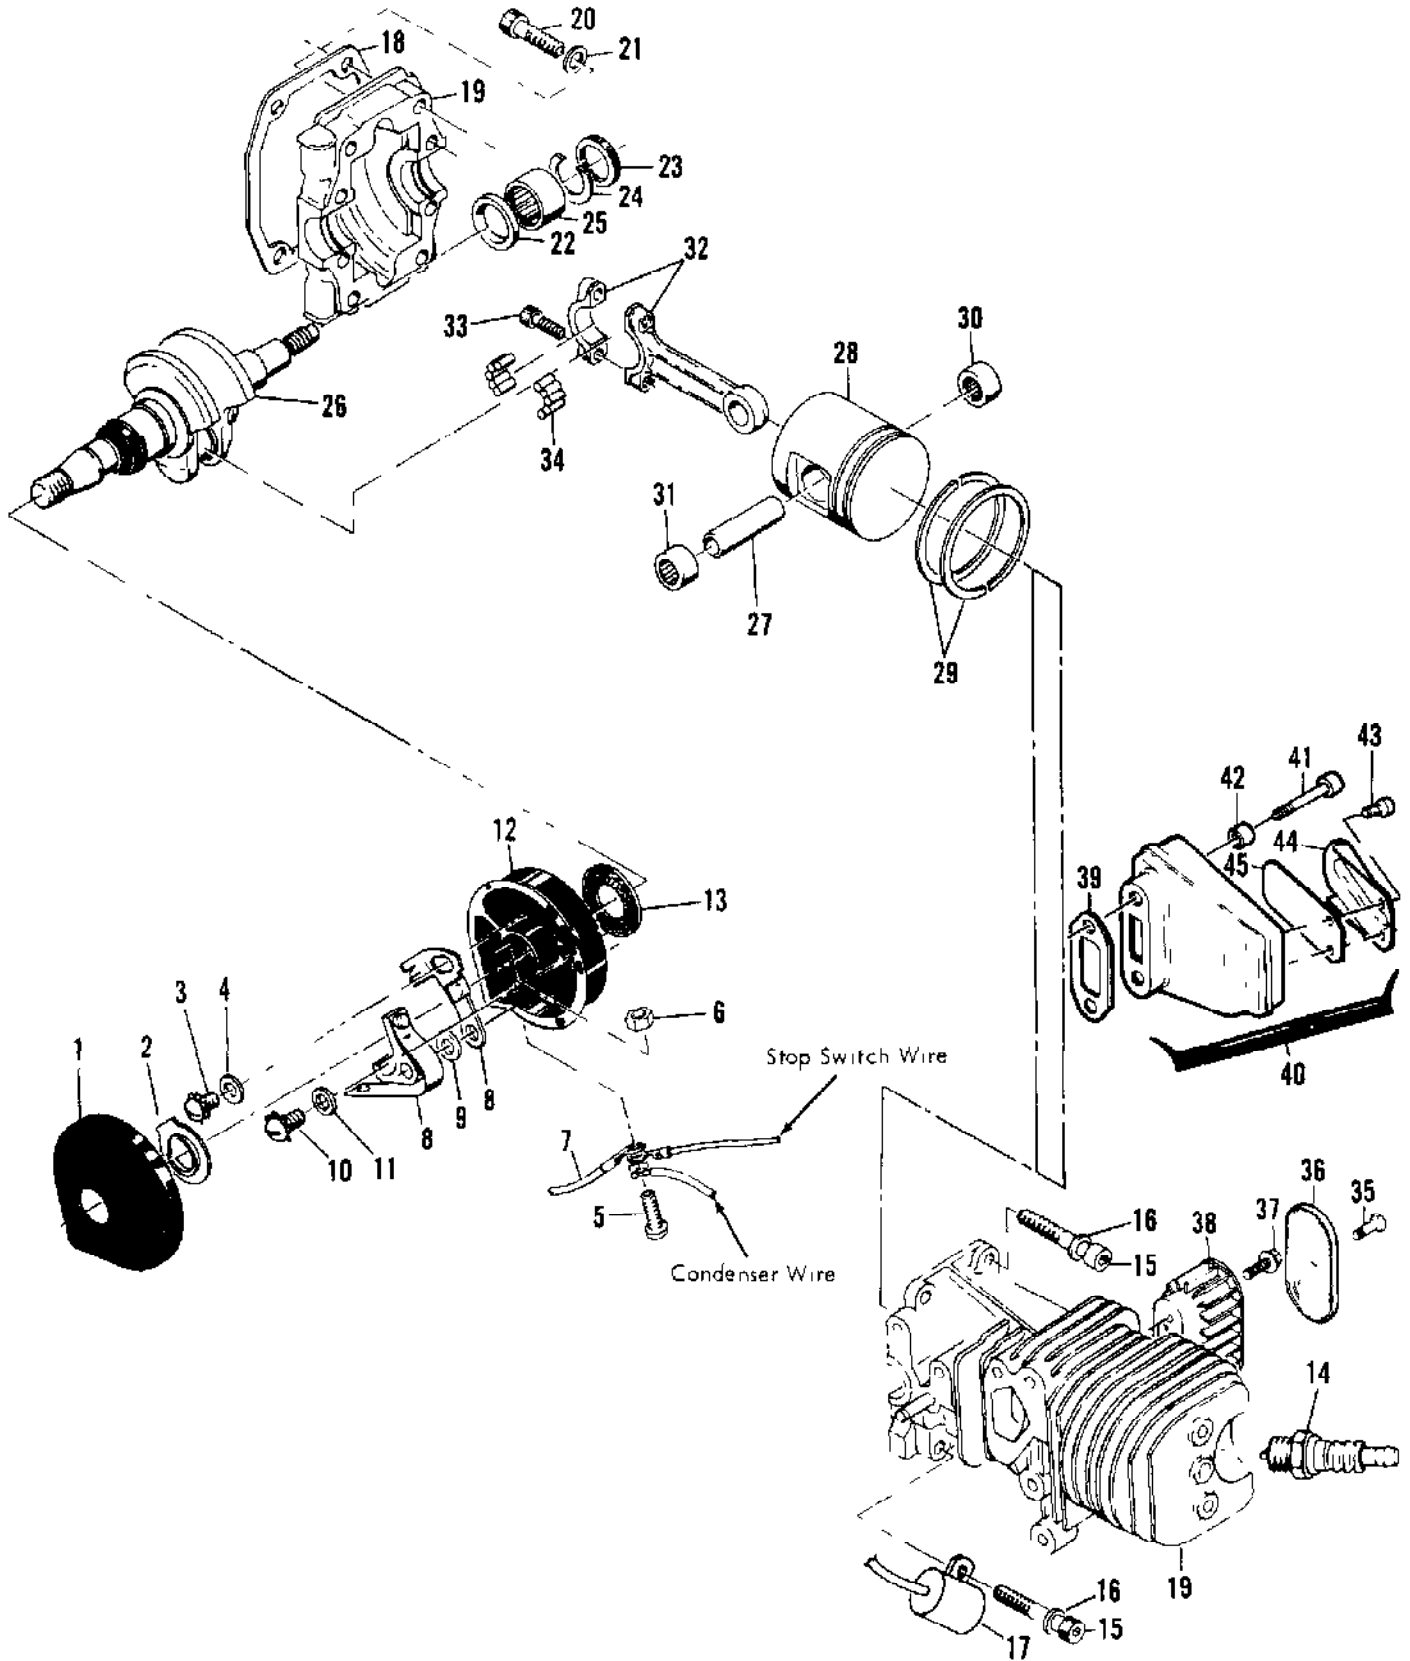

Ref #	Part Number	Qty	Description
1	68813	1	Cap Assy - Fuel
2	101148	1	"O" Ring
3	83167	1	Fan Housing & Starter Assy
3	105490	1	Washer
4	87851	1	Handle - Starter
5	105248	1	Screw - Rd hd 8-32 x 5/8 (SEMS)
6	68497	1	Washer - Tang
7	83203	1	Rope
8	83080	1	Drum - Starter
9	83078	1	Spring - Rewind
10	83201	1	Housing Assy
11	67571	1	Guide - Rope
12	67582	1	Felt - Fuel
13	67581	1	Fitting - Fuel
14	90682	1	Nameplate

Ref #	Part Number	Qty	Description
1	68809	1	Cap - Oil
2	84953	1	Plug - Cap
3	101148	1	"O" Ring
4	105248	2	Screw - Rd hd 8-32 x 5/8 (SEMS)
5	62262	1	Cap - Oil pump
6	68603	1	Plunger - Oil pump
7	105614	1	"O" Ring
8	66687	1	Spring - Plunger
9	68604	1	Body - Oil pump
10	62909	1	Valve - Oiler
11	68688	1	Diaphragm - Oil pump
12	67565	1	Spring - Diaphragm
13	84230	1	Tank Assy - Oil
14	110587	1	Screw - Fil hd 8-32 x 1-1/2
15	100955	1	Nut - Hex 8-32
16	110525	1	Washer - Wavey
17	84929	1	Nut - Adjustment
18	100080	1	Washer - #8
19	68687	1	Bolt - Bar
20	68140	1	Pickup Assy - Oil
21	67552	1	Screen
22	67569	1	Weight
23	67568	1	Hose