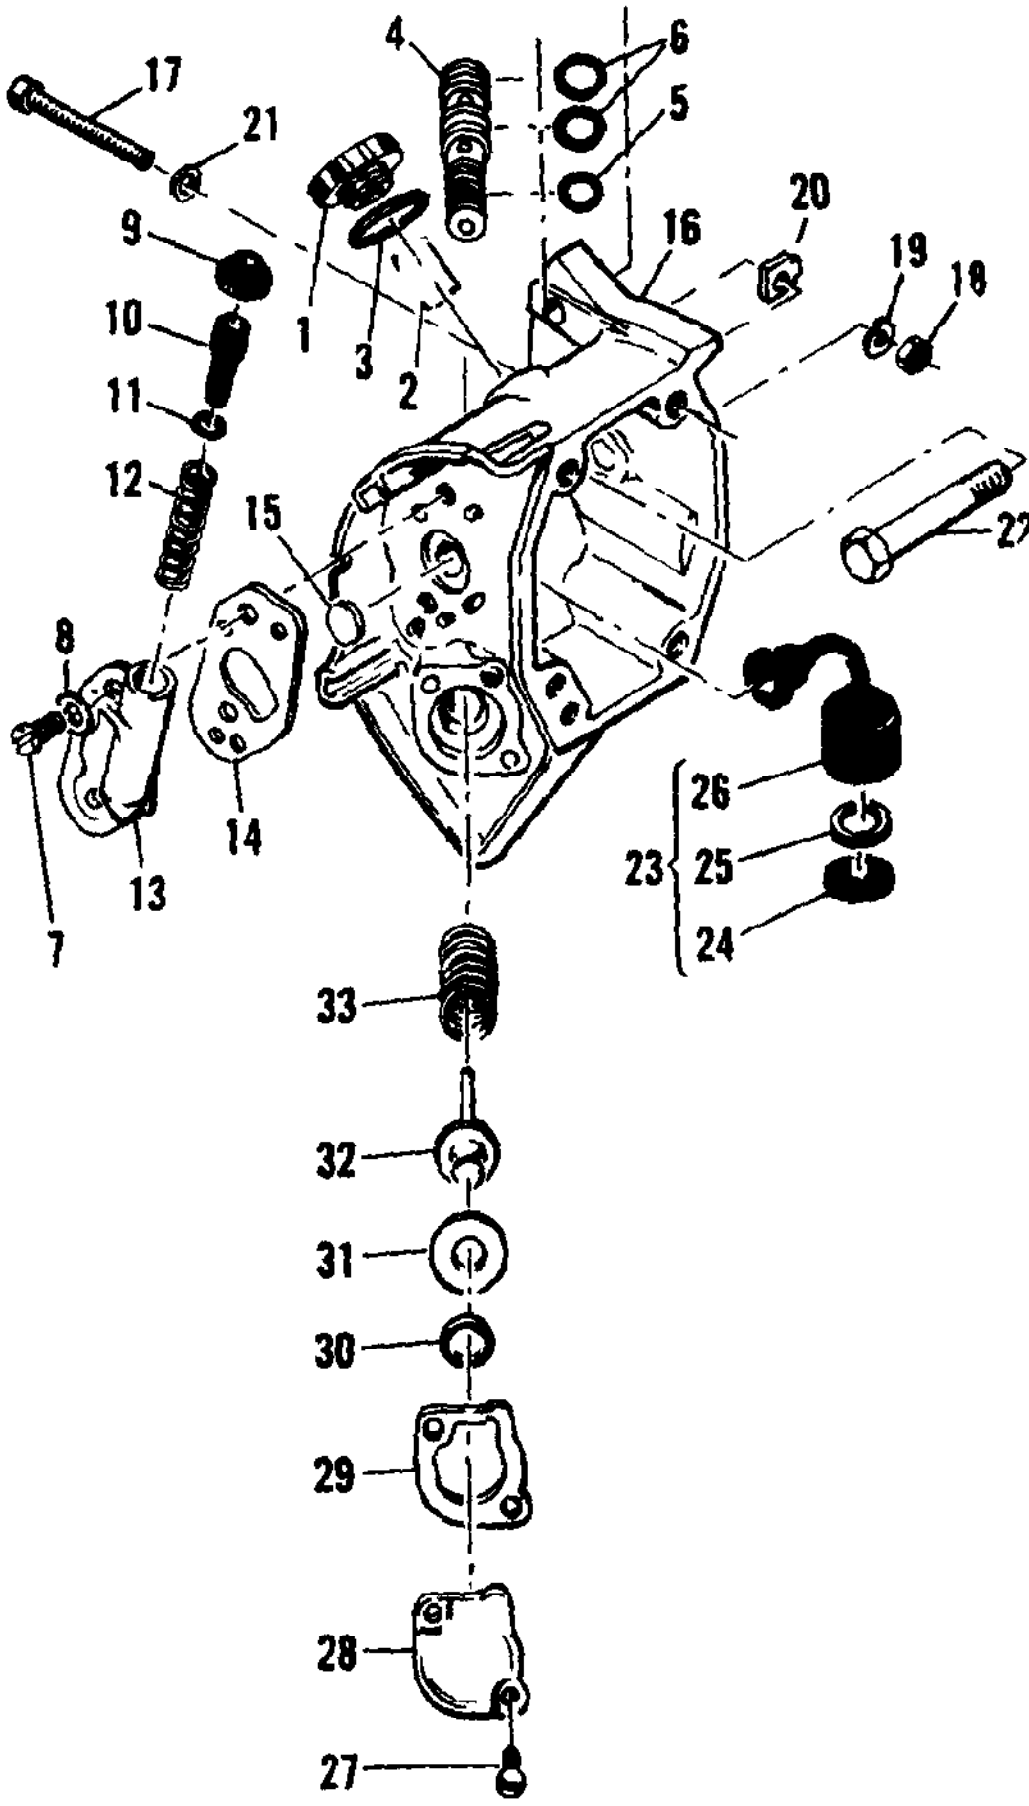

Ref #	Part Number	Qty	Description
1	68809	1	Cap - Oil
2	84953	1	Plug - Cap
3	101148	1	"O" Ring
4	83591	1	Cylinder Assy - Oil pump
5	105603	1	"O" Ring
6	105614	2	"O" Ring
7	105248	2	Screw - Rd hd 8-32 x 5/8 (SEMS)
8	100080	1	Washer #8
9	62262	1	Cap - Oil pump
10	68603	1	Plunger - Oil pump
11	105614	1	"O" Ring
12	66687	1	Spring - Plunger
13	83189	1	Body - Oil pump
14	83187	1	Gasket - Oil pump
15	62909	1	Valve - Oiler
16	85467	1	Tank Assy - Oil
17	110587	1	Screw - Fil hd 9-32 x 1-1/2
18	100955	1	Nut - Hex 8-32
19	110525	1	Washer - Wavey
20	84929	1	Nut - Adjustment
21	100080	1	Washer - #8
22	68687	1	Bolt - Bar
23	68140	1	Pickup Assy - Oil
24	67552	1	Screen
25	67569	1	Weight
26	67568	1	Hose
27	105248	2	Screw - Rd hd 8-32 x 5/8 (SEMS)
28	83186	1	Cover - Oil pump
29	83185	1	Gasket - Cover
30	105603	1	"O" Ring
31	83184	1	Ring - Oiler piston
32	83181	1	Piston Assy - Oiler
33	83180	1	Spring - Oiler piston