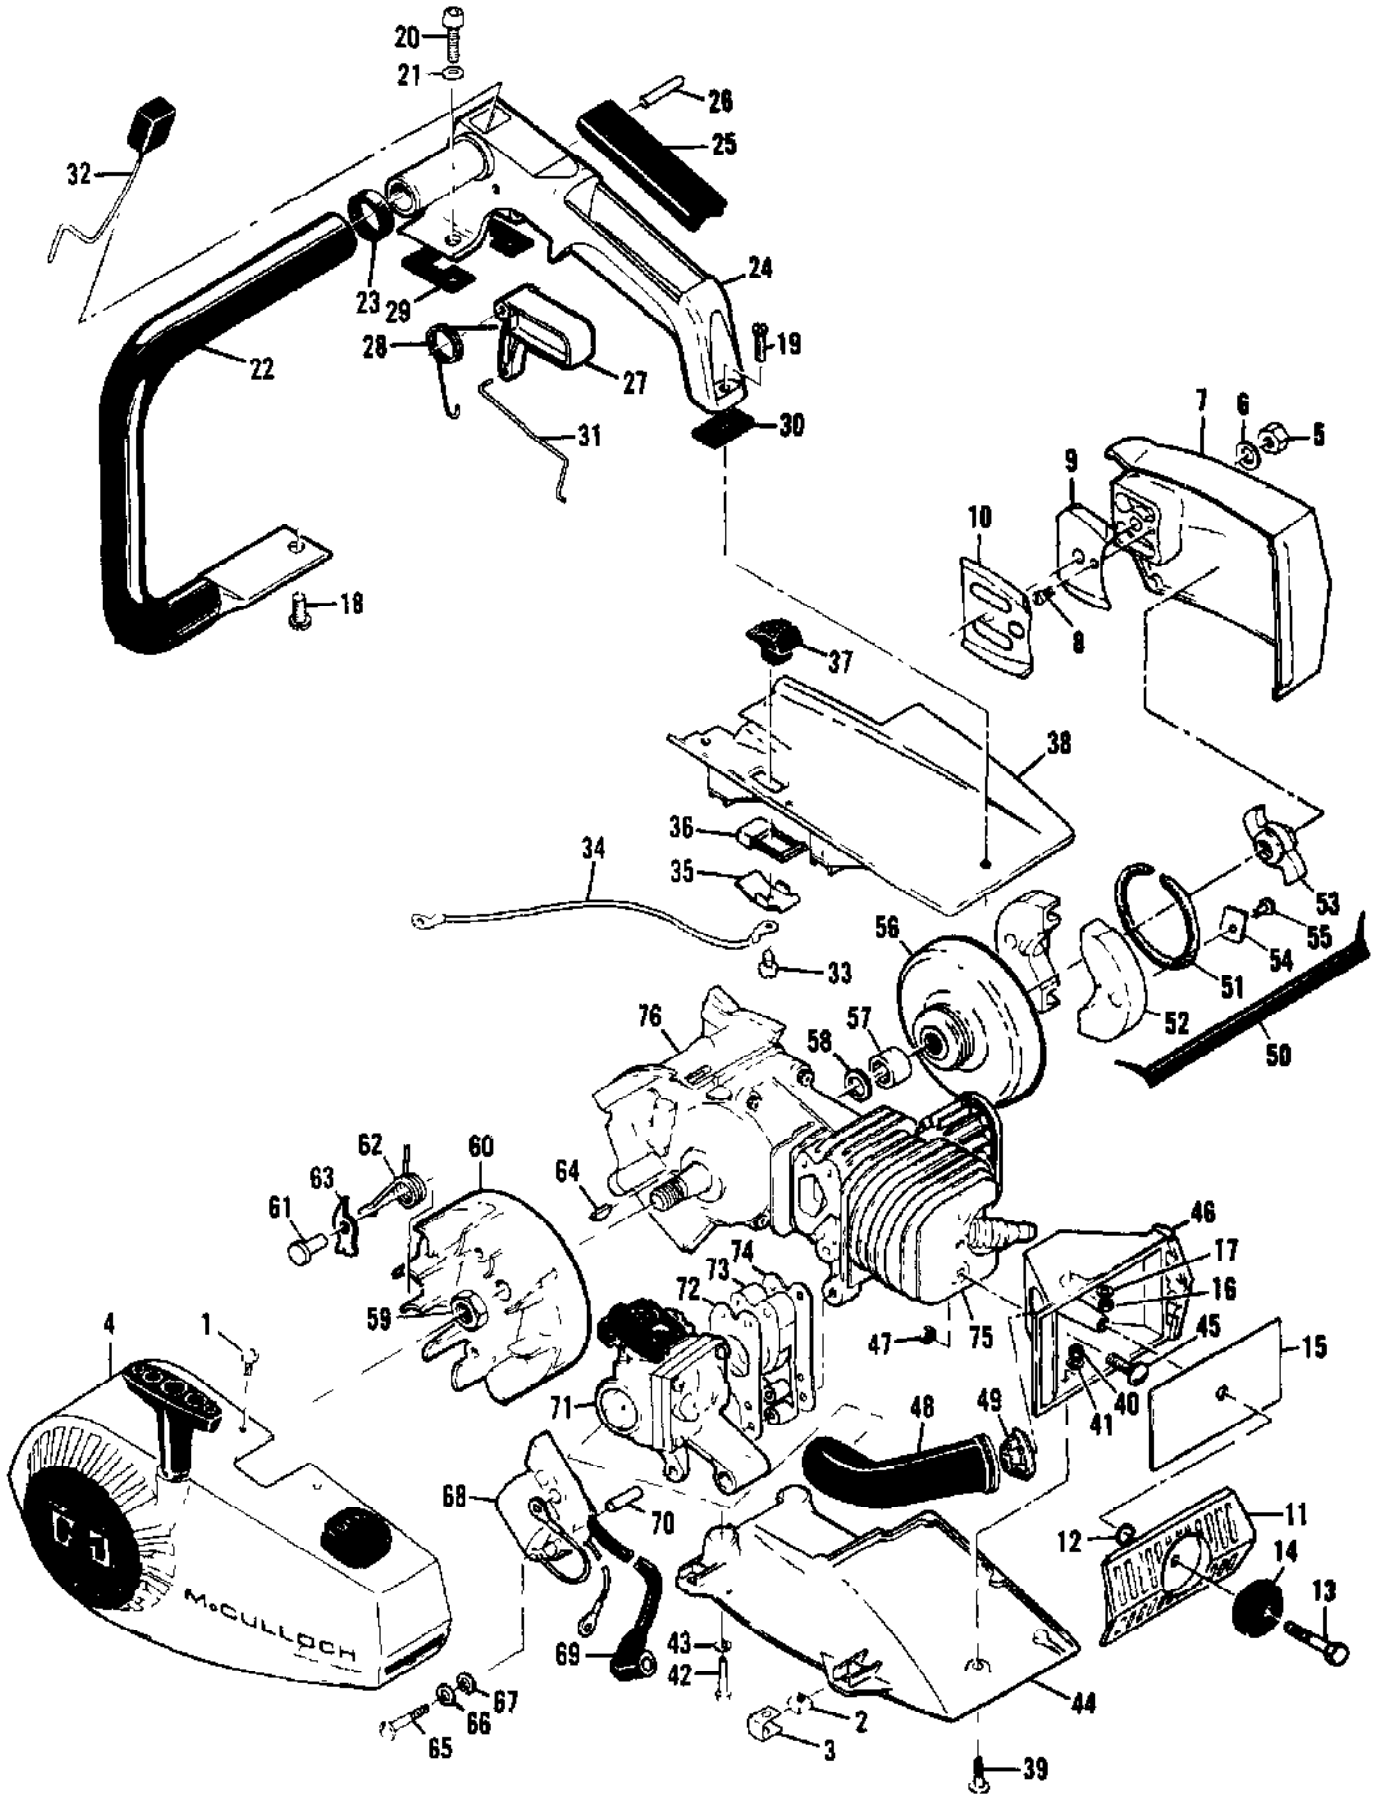

General

Ref #	Part Number	Qty	Description
1	110597	5	Screw - Pan hd 8-32 x 1/2
2	68963	6	Nut - Square 8-32
3	68770	6	Retainer - Nut
4			Fan Housing & Starter Assy See "Fan Housing & Starter Assembly" illustration and parts list.
5	110676	1	Nut - Hex 1/4-28
6	100311	1	Washer - 1/4
7	69696	1	Guard - Clutch
8	110620	1	Screw - Fil hd 6-32 x 7/16
	67667	1	Set - Bar plate
9	68673	1	Plate - Bar outer
10	67588	1	Plate - Bar inner
11	69006	1	Cover - Air cleaner
12	105603	1	"O" Ring
13	69202	1	Screw - Cover
14	68616	1	Knob - Cover
15	68685	1	Screen - Air cleaner
16	100955	1	Nut - Hex 8-32
17	100080	1	Washer - #8
18	110670	1	Screw - Pan hd 8-32 x 5/8
19	110720	1	Screw - Pan hd 8-32 x 7/8
20	110585	2	Screw - Skt hd 10-24 x 3/4
21	110264	2	Washer - #10
22	85465	1	Frame & Grip Assy
23	84061	1	Collar - Frame
24	85577	1	Handle Assy
25	91365	1	Grip - Handle
26	105654	1	Pin - Trigger
27	84063	1	Trigger
28	84255	1	Spring - Trigger
29	84239	1	Insulator - Forward
30	84240	1	Insulator - Rear
31	84256	1	Rod - Throttle
32	84228	1	Button & Rod Assy
33	110706	1	Screw - Pan hd 8-18 x 1/2
34	88435	1	Wire Assy - Stop switch
35	62451	1	Contact - Switch
36	62950A	1	Base - Switch
37	68846	1	Button - Switch
38	69009	1	Shroud - Top
39	110584	1	Screw - Pan hd 8-32 x 3/4
40	100955	1	Nut - Hex 8-32
41	100080	1	Washer - #8
42	110714	2	Screw - Skt hd 10-24 x 3/4
43	110264	2	Washer - #10
44	69010	1	Shroud - Bottom
45	110584	2	Screw - Pan hd 8-32 x 3/4
46	87900	1	Housing - Air cleaner
47	100955	2	Nut - Hex 8-32
48	67195	1	Duct - Air
49	68623	1	Shield - Duct
50	91049	1	Clutch Assy
51	69358	1	Spring
52	91050	2	Shoe
53	85449	1	Spider