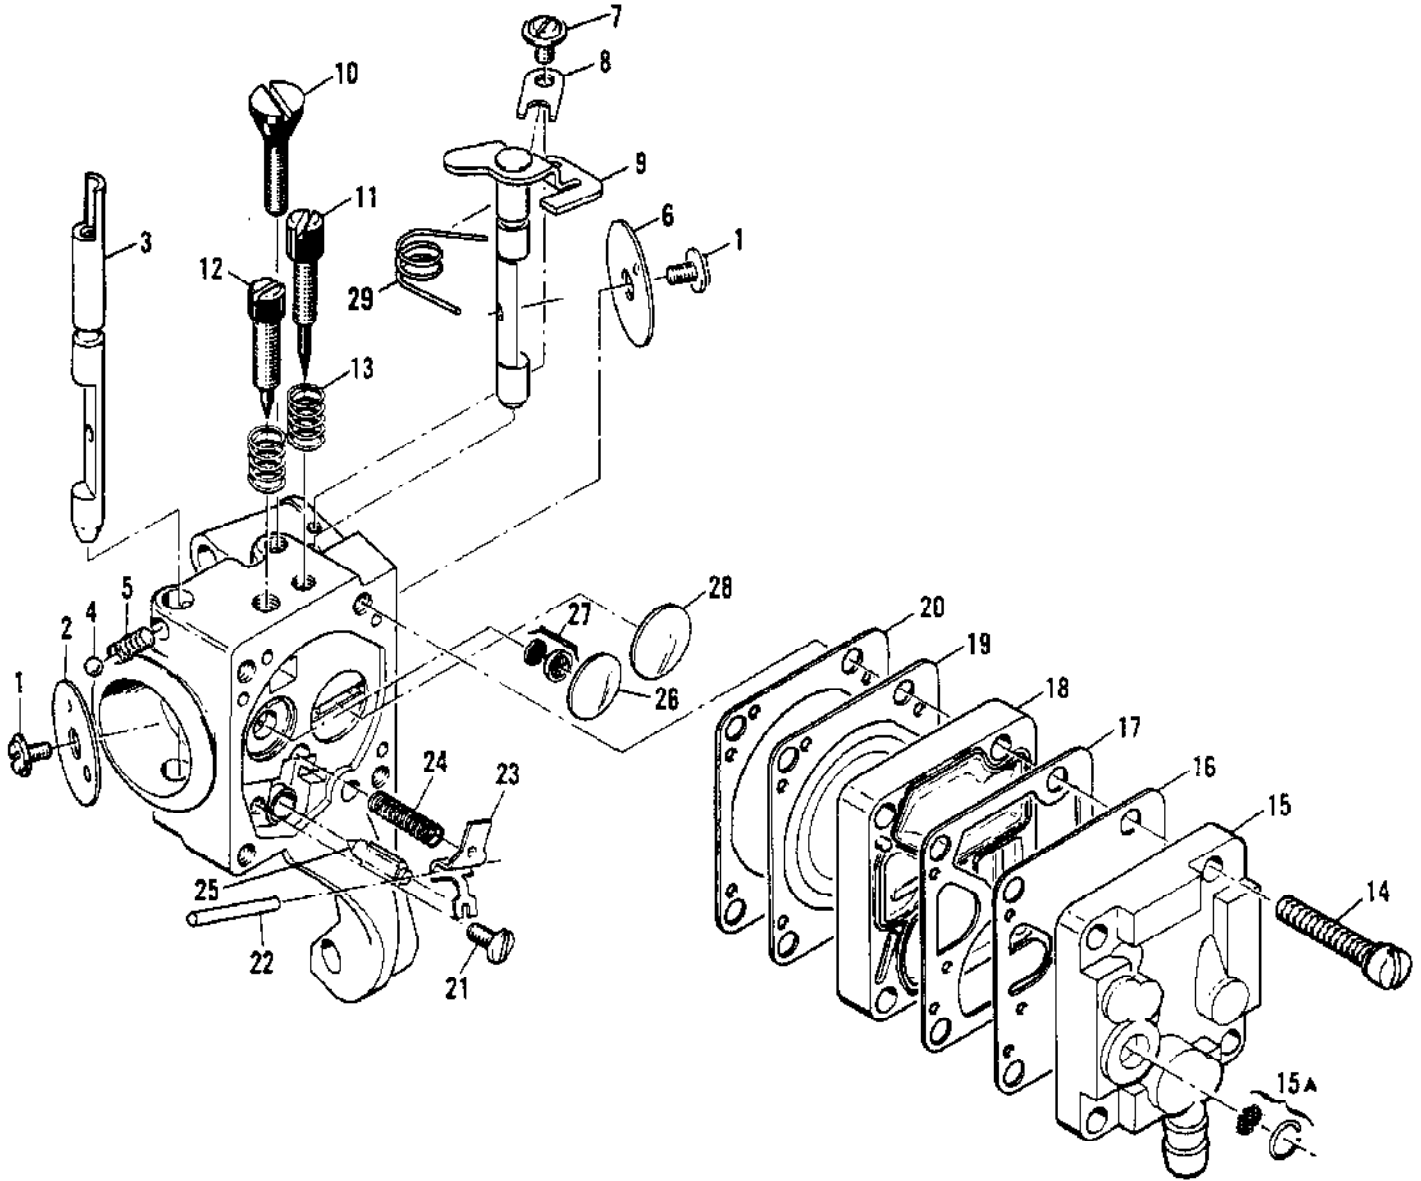

Ref #	Part Number	Qty	Description
	89273	1	Carburetor Assy
1	83755	2	Screw - Plate
2	68556	1	Plate - Choke
3	85033	1	Shaft - Choke
4	100302	1	Ball - Choke friction
5	67504	1	Spring - Choke friction
6	68553	1	Plate - Throttle
7	70798	1	Screw - Clip
8	68554	1	Clip - Throttle shaft
9	85032	1	Shaft Assy - Throttle
10	68566	1	Screw - Idle speed
11	68568	1	Needle - Idle
12	68569	1	Needle - High speed
13	67502	2	Spring - Needle
14	68564	4	Screw Assy - Body
15	85031	1	Cover Assy - Pump
15A	85629	1	Kit - Vent screen
16	68563	1	Diaphragm - Fuel pump
17	85035	1	Gasket - Pump diaphragm
18	85030	1	Body - Fuel pump
19	85036	1	Diaphragm - Metering
20	85034	1	Gasket - Diaphragm
21	67500	1	Screw - Lever pin
22	67508	1	Pin - Lever
23	83756	1	Lever - Inlet
24	68567	1	Spring - Lever
25	83753	1	Needle - Inlet
26	68559	1	Plug - Welsh 7/16
27	83758	1	Kit - Check valve
28	68560	1	Plug - Welsh 1/2
29	89785	1	Spring - Throttle return
	85041		Repair Kit

Ref #	Part Number	Qty	Description
1	88559	1	Trigger - Throttle
2	103276	1	Screw - Fil hd 1/4-20 x 2-3/8
3	88449	1	Fitting - Shroud
4	88442	1	Mount - Handle
5	110870	1	Washer - .825 in. OD
6	103242	1	Nut - Hex 1/4-20
7	88572	1	Rod - Oiler
8	88556	1	Adaptor - Rear mount
9	88442	1	Mount - Handle
10	88445	1	Mount Assy - Lower frame
11	88443		Frame & Grip Assy
12	110871	1	Pin - 3/16 x 3/4
13	110872	1	Pin - 3/16 x 1
14	88552	1	Spring - Trigger release
15	88555	1	Screw - Pivot
16	88553	1	Cover - Handle
17	88551	1	Release - Trigger
18	88439	1	Handle
19	110771	1	Screw - Oval hd 10-24 x 5/8
20	102130	1	Screw - Hex hd 1/4-20 x 1-1/2
21	104410	1	Washer - 1.125 in. OD