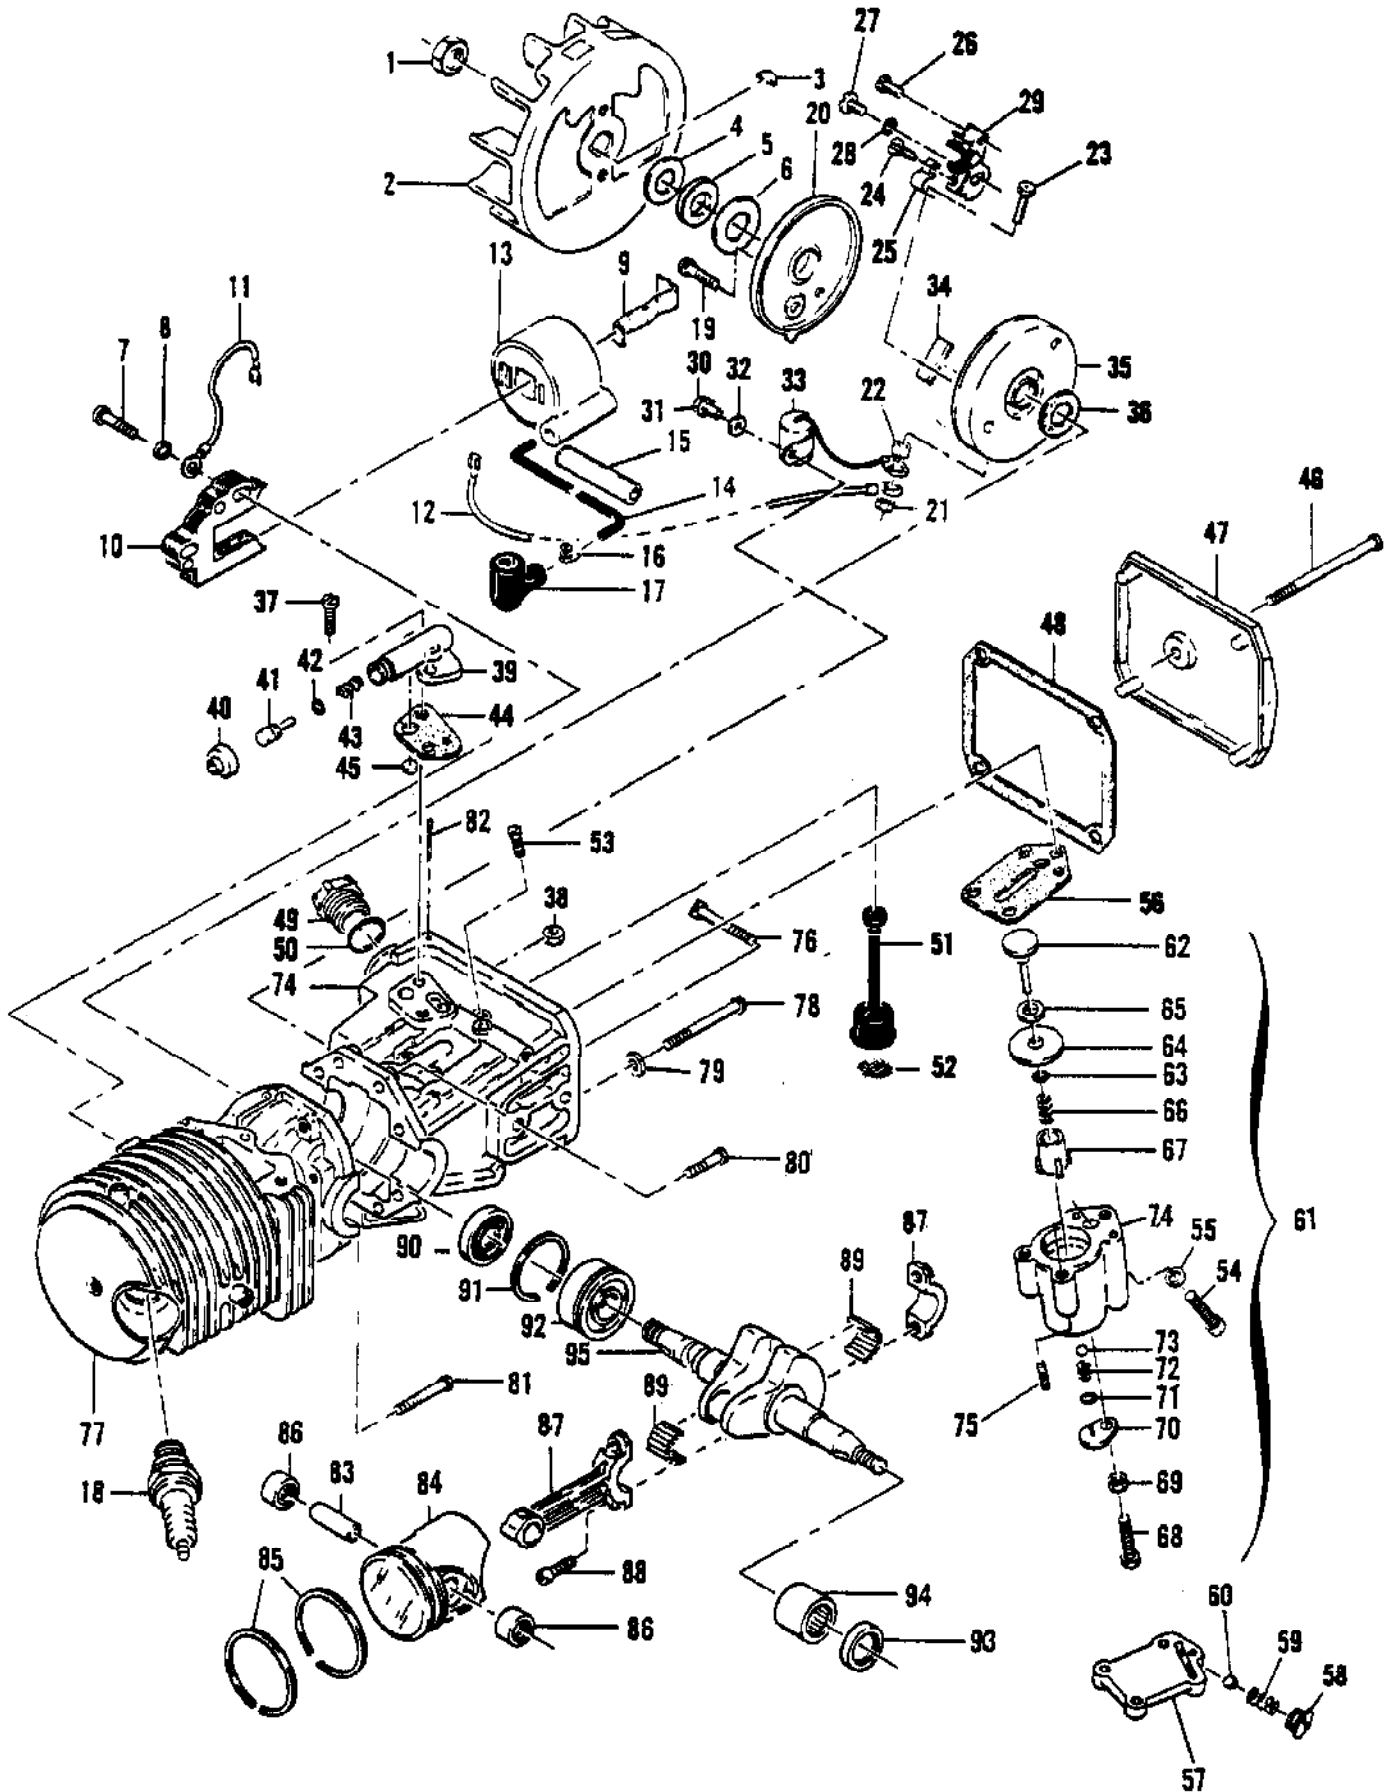

Ref #	Part Number	Qty	Description
1	101391	1	Nut - Hex 3/8-24
	110594	1	Nut - Hex 3/8-24
2	61737A	1	Flywheel Assy
3	103879	1	Key - Woodruff
4	67057	1	Washer - Thrust
5	67056	1	Seal
6	67054	1	Washer - Thrust
7	101965	2	Screw - Fil hd 10-24 x 7/8 (SEMS)
	110127	2	Screw - Hex hd 10-24 x 7/8 (SEMS)
8	100003	2	Washer - #10
9	51253	1	Retainer - Coil
10	68164	1	Lamination Assy
11	62819	1	Wire Assy - Ground
12	69344	1	Wire Assy - Primary
13	69798	1	Kit - Coil & Terminal Assy
14	69966	1	Wire & Sleeve Assy - Spark plug
15	67127	1	Sleeve
16	62932	1	Connector
17	62926	1	Boot
18	63097	1	Spark Plug AC CS 45T
19	110349	1	Screw - Rd hd 8-32 x 3/4
20	62362	1	Cover - Breaker box
21	100298	1	Nut - Hex 6-32
22	62365	1	Spacer - Breaker screw
23	110346	1	Screw - Hex hd 6-32 x 3/4
24	110489	1	Screw - Pan hd 6-32 x 7/16 s/t
25	83126	1	Strap - Conduction
26	100934	1	Screw - Rd hd 8-32 x 3/8
27	100934	1	Screw - Rd hd 8-32 x 3/8
	110445	1	Screw - Truss hd 8-32 x 3/8
28	105976	1	Washer - #8
29	62363	1	Breaker Assy
	66231	1	Breaker Assy
30	105249	1	Screw - Rd hd 8-32 x 3/8 (SEMS)
	110623	1	Screw - Fil hd 8-32 x 1/2
	103672	1	Screw - Fil hd 8-32 x 1/2
31	100252	1	Lockwasher - #8
32	100080	1	Washer - #8
33	61650	1	Condenser
34	54184	1	Wiper - Cam
35	62361	1	Box - Breaker
	83125	1	Box - Breaker
36	67051	1	Seal
37	110623	2	Screw - Fil hd 8-32 x 1/2
38	100955	1	Nut - Hex 8-32
39	62261A	1	Housing - Pump
40	62262	1	Cap - Housing
41	62266	1	Plunger - Pump
42	101056	1	"O" Ring
43	66687	1	Spring - Plunger
44	62230	1	Gasket - Pump
45	62909	1	Valve - Pump
46	110291	1	Screw - Pan hd 10-24 x 2-5/8
47	63072	1	Cover - Oil tank
48	62116	1	Gasket - Cover