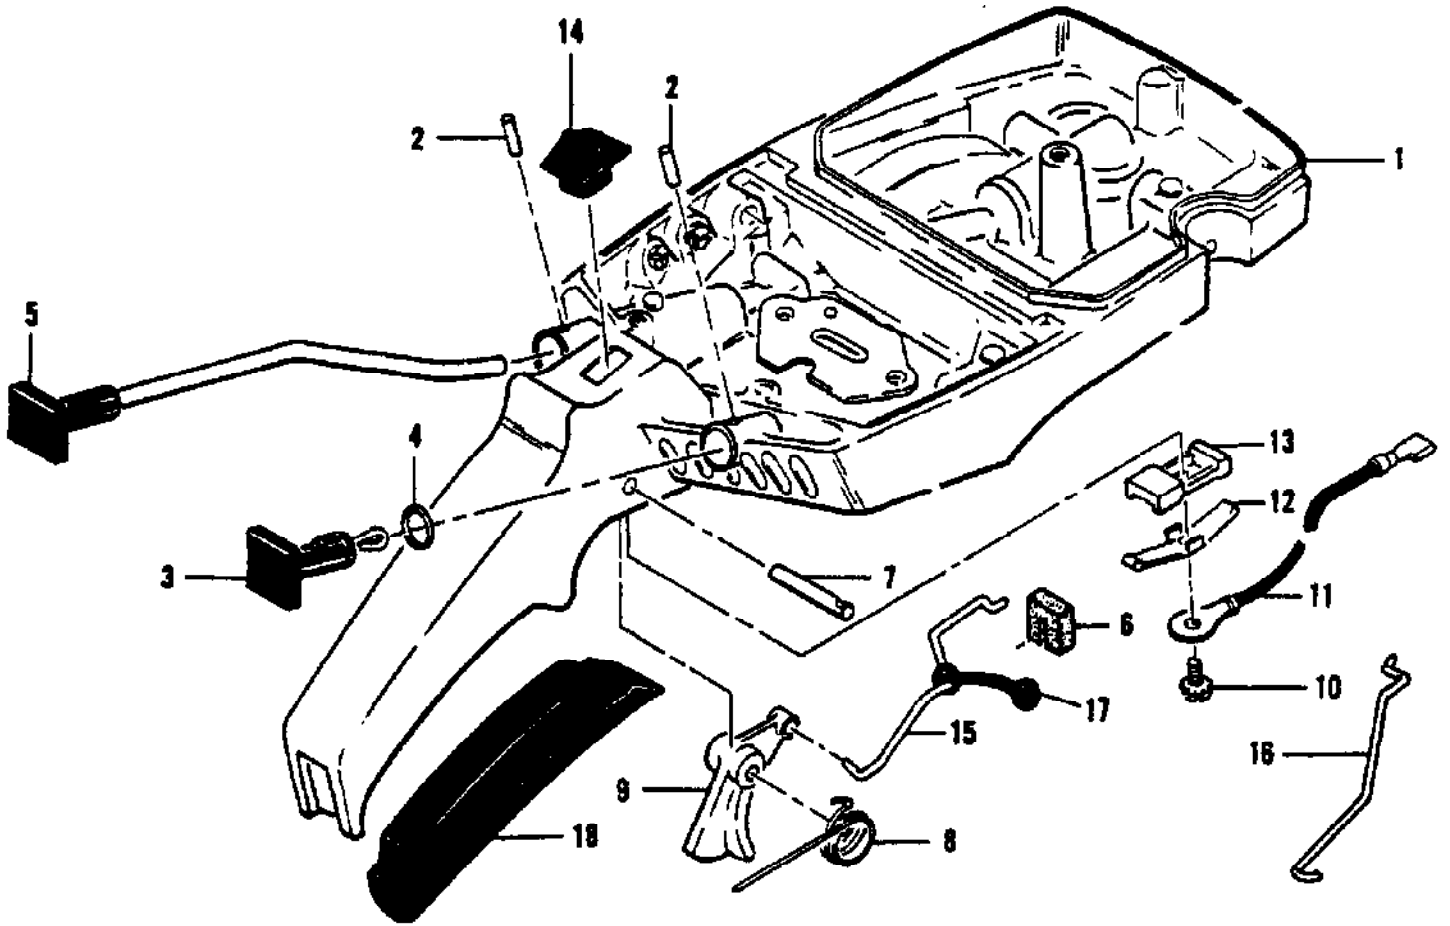

Ref #	Part Number	Qty	Description
	83850	1	Clutch Guard Assy
1	102144	1	Screw - Bar adjusting
2	102067	1	Nut - Hex 10-24
3	110387	1	Washer - Wave
4	61705	1	Nut - Bar adjusting
5	101174	1	Washer - #10
	110264	1	Washer - #10
6	67205	1	Retainer - Shield
7	63985	1	Shield - Dust
8	63986		Washer - Thrust
9	83651	1	Drum - Starter
10	110470	1	Rivet - Starter rope
11	62191A	1	Insert - Handle
12	62190A	1	Handle - Starter
13	69964	1	Rope - Starter
14	68626	1	Spring - Rewind
	83334	1	Spring - Rewind
15	63987	1	Shield - Spring
16	61635A	1	Bushing - Nyliner
17	83569	1	Guard - Clutch
	83224		Clutch Assy
18	64583	2	Retainer - Spring
19	83223	2	Spring - Clutch
20	67233	2	Shoe - Clutch
21	67149	1	Rotor Assy - Clutch
22	68837	2	Spring - Pawl
23	67112	2	Rivet - Pawl
24	64857	2	Pawl - Starter
25	65473	2	Washer - Special