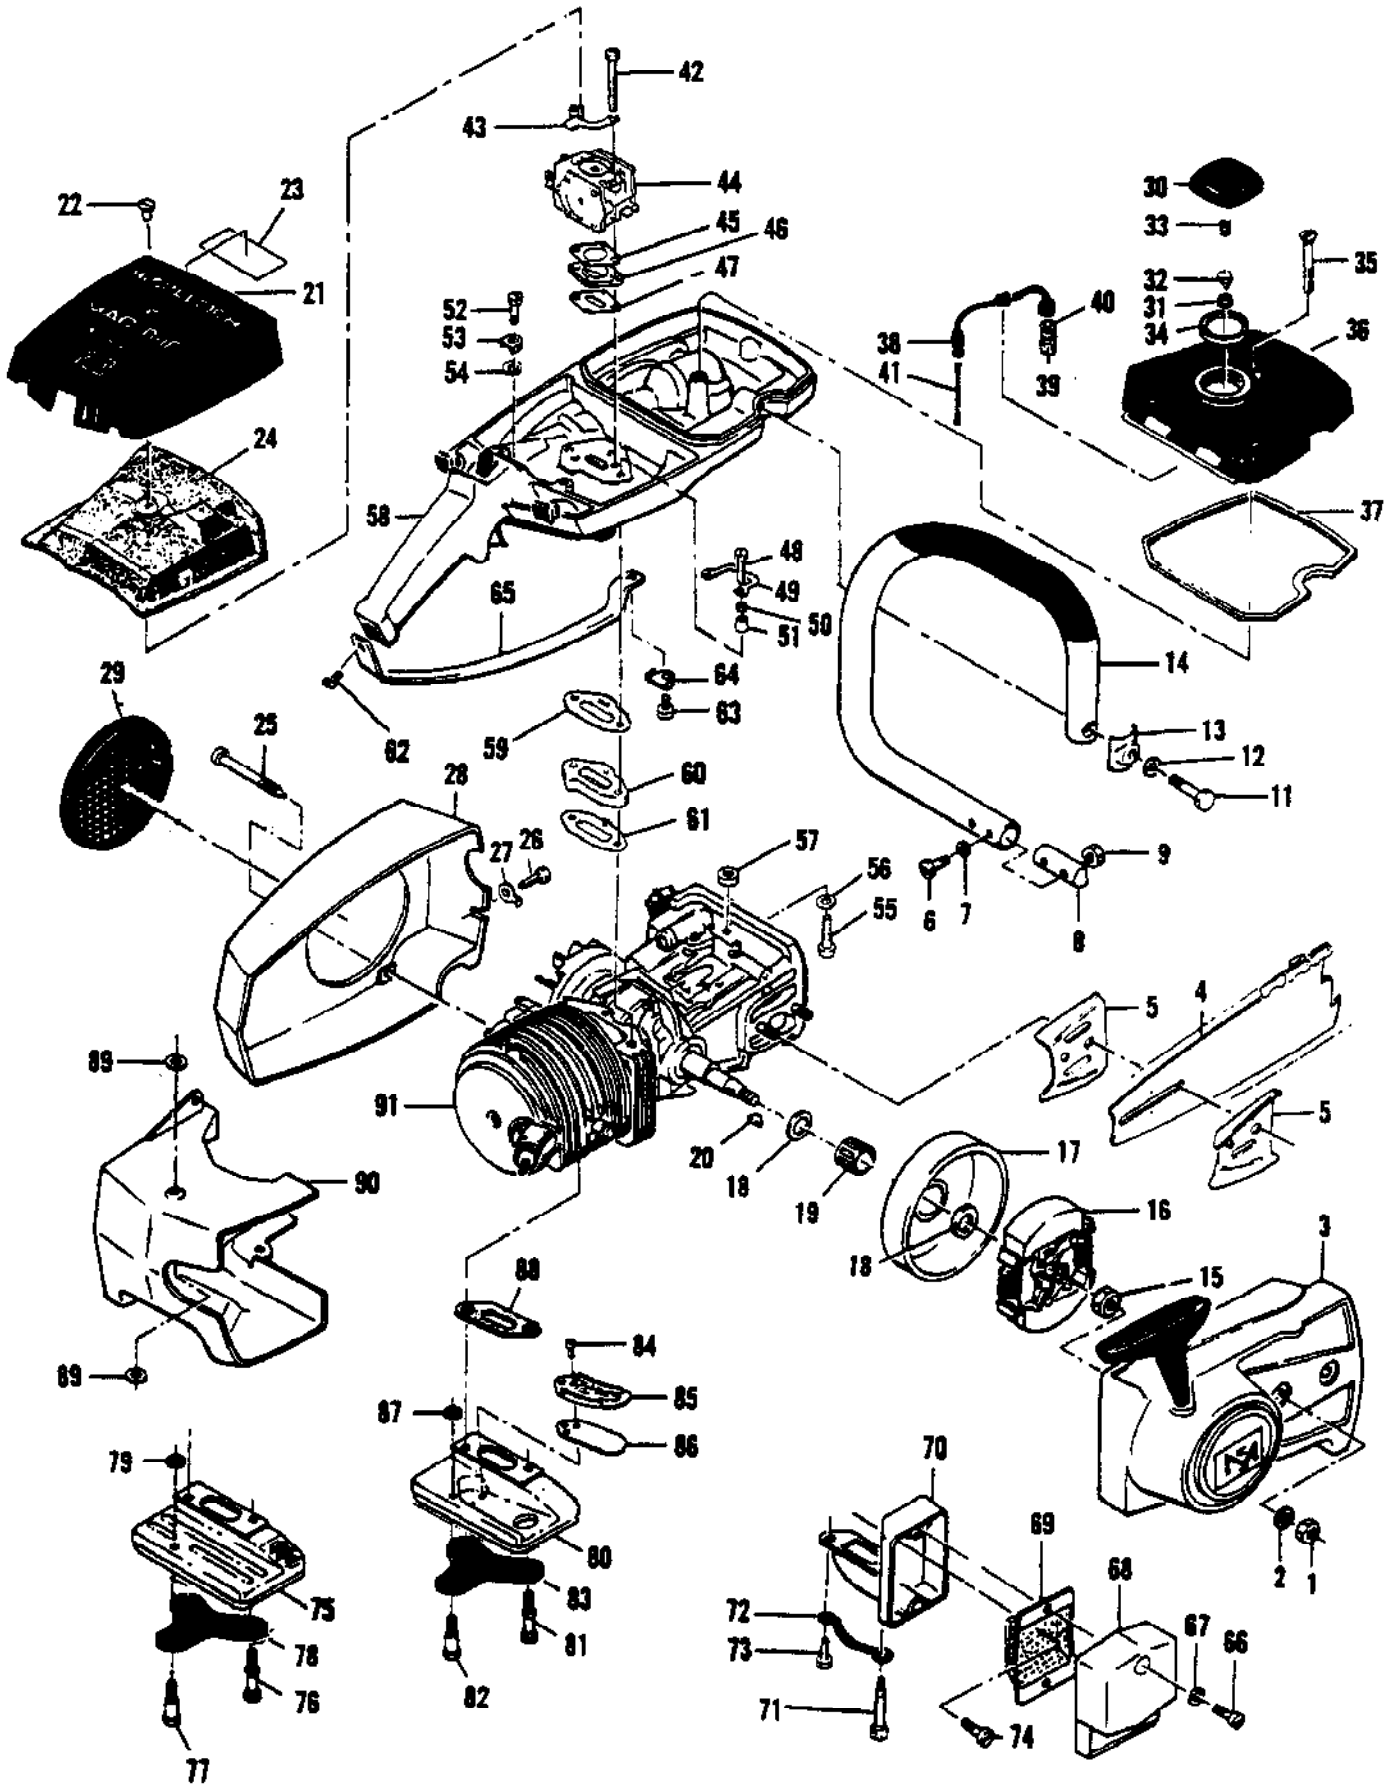

61753

Ref #	Part Number	Qty	Description
61753	61753		Brake All" Chain Breaker Required when repairing chain.

78960

78961

78963

78964

110626

Ref #	Part Number	Qty	Description
78960	78960		40:1 Two-Cycle Motor Oil 6 oz. can
78961	78961		40:1 Two-Cycle Motor Oil 6-pack
78963	78963		40:1 Two-Cycle Motor Oil 16oz. can
78964	78964		40:1 Two-Cycle Motor Oil 6-pack
110626	110626		40:1 Two-Cycle Motor Oil 1qt. bottle

Ref #	Part Number	Qty	Description
	83850	1	Clutch Guard Assy
1	102144	1	Screw - Bar adjusting
2	102067	1	Nut - Hex 10-24
3	110387	1	Washer - Wave
4	61705	1	Nut - Bar adjusting
5	101174	1	Washer - #10
	110264	1	Washer - #10
6	67205	1	Retainer - Shield
7	63985	1	Shield - Dust
8	63986		Washer - Thrust
9	83651	1	Drum - Starter
10	110470	1	Rivet - Starter rope
11	62191A	1	Insert - Handle
12	62190A	1	Handle - Starter
13	69964	1	Rope - Starter
14	68626	1	Spring - Rewind
	83334	1	Spring - Rewind
15	63987	1	Shield - Spring
16	61635A	1	Bushing - Nyliner
17	83569	1	Guard - Clutch
	83224		Clutch Assy
18	64583	2	Retainer - Spring
19	83223	2	Spring - Clutch
20	67233	2	Shoe - Clutch
21	67149	1	Rotor Assy - Clutch
22	68837	2	Spring - Pawl
23	67112	2	Rivet - Pawl
24	64857	2	Pawl - Starter
25	65473	2	Washer - Special

Ref #	Part Number	Qty	Description
1	84183	1	Fuel Tank Assy
2	105673	2	Pin - Roll 3/32 x 9/16
3	68517	1	Button - Choke
	69041	1	Button - Choke
4	101056	1	"O" Ring
5	64871	1	Button & Rod Assy
6	67989	1	Seal - Throttle rod
	68522	1	Seal - Throttle rod
7	110378	1	Pin - Roll 3/16 x 15/16
8	65734	1	Spring - Throttle return
9	67224	1	Trigger
10	103672	1	Screw - Fil hd 8-32 x 1/2 (SEMS)
11	62973A	1	Wire Assy - Stop switch
12	62451	1	Contact - Switch
13	62950A	1	Base - Switch
14	62951	1	Button - Switch
15	68170	1	Rod - Throttle
16	67355	1	Rod - Choke
	69042	1	Rod - Choke
17	69043	1	Snubber - Rod
18	64872	1	Grip - Handle