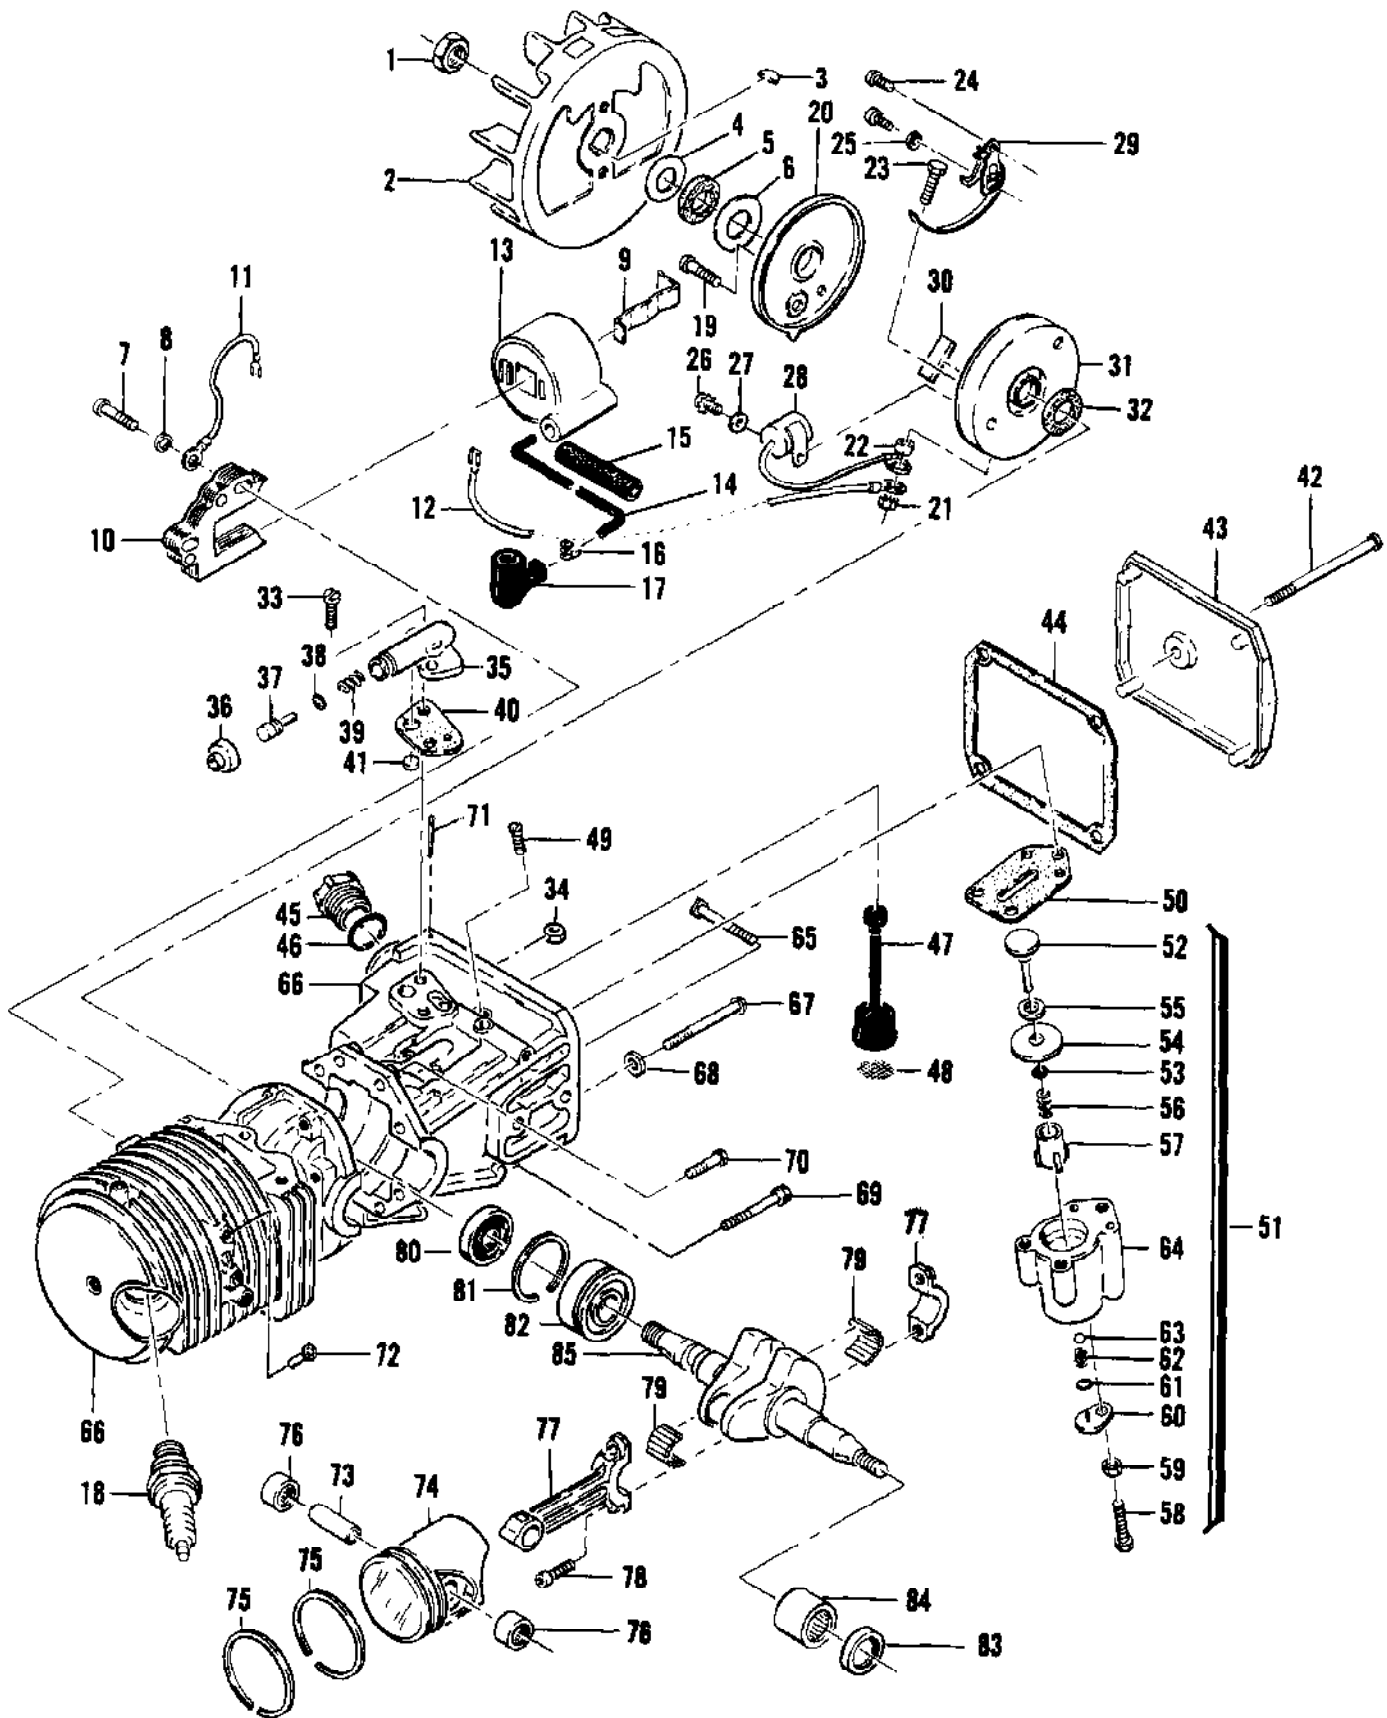

Ref #	Part Number	Qty	Description
1	101391	1	Nut - Hex 3/8-24
2	61737A	1	Flywheel Assy
3	103879	1	Key - Woodruff
4	67057	1	Washer - Thrust
5	67056	1	Seal - Cover
6	67054	1	Washer - Thrust
7	101965	2	Screw - Fil hd 10-24 x 7/8 (SEMS)
	110127	2	Screw - Hex hd 10-24 x 7/8 (SEMS)
8	100002	2	Washer - #10
	100003	2	Washer - #10
9	51253	1	Retainer - Coil
10	68164	1	Lamination
11	62819	1	Wire Assy - Ground
12	69344	1	Wire Assy - Primary
13	69798	1	Kit - Coil
14	69966	1	Wire Assy - Spark plug
15	67127	1	Sleeve
16	62932	1	Connector
17	62926	1	Boot
18	63097	1	Spark Plug
19	110349	1	Screw - Rd hd 8-32 x 3/4
20	62362	1	Cover - Breaker box
21	100298	1	Nut - Hex 6-32
22	62365	1	Spacer - Breaker screw
23	110346	1	Screw - Hex hd 6-32 x 3/4
24	100934	2	Screw - Rd hd 8-32 x 3/8
25	105976	1	Washer - #8
26	105249	1	Screw - Rd hd 8-32 x 3/8 (SEMS)
27	100080	1	Washer - #8
28	61650	1	Condenser
29	62363	1	Breaker Assy
30	54184	1	Wiper
31	62361	1	Box - Breaker
32	67051	1	Seal - Breaker box
33	110623	2	Screw - Hex hd 8-32 x 1/2
34	100955	1	Nut - Hex 8-32
35	62261A	1	Housing - Pump
36	62262	1	Cap - Housing
37	62266	1	Plunger - Pump
38	101056	1	"O" Ring
39	66687	1	Spring
40	62230	1	Gasket - Pump
41	62909	1	Valve
42	110291	1	Screw - Pan hd 10-24 x 2-5/8
43	63072	1	Cover - Oil tank
44	62116	1	Gasket - Cover
45	57129A	1	Cap - Oil tank
46	101148	1	"O" Ring
47	62123B	1	Hose Assy - Oil
48	51506	1	Screen - Hose
49	110333	3	Screw - Oval hd 8-32 x 1/2
50	62274	1	Gasket - Pulse pump
51	83134	1	Pump Assy - Pulse
52	60260A	1	Piston Assy - Pump
53	104159	1	"O" Ring