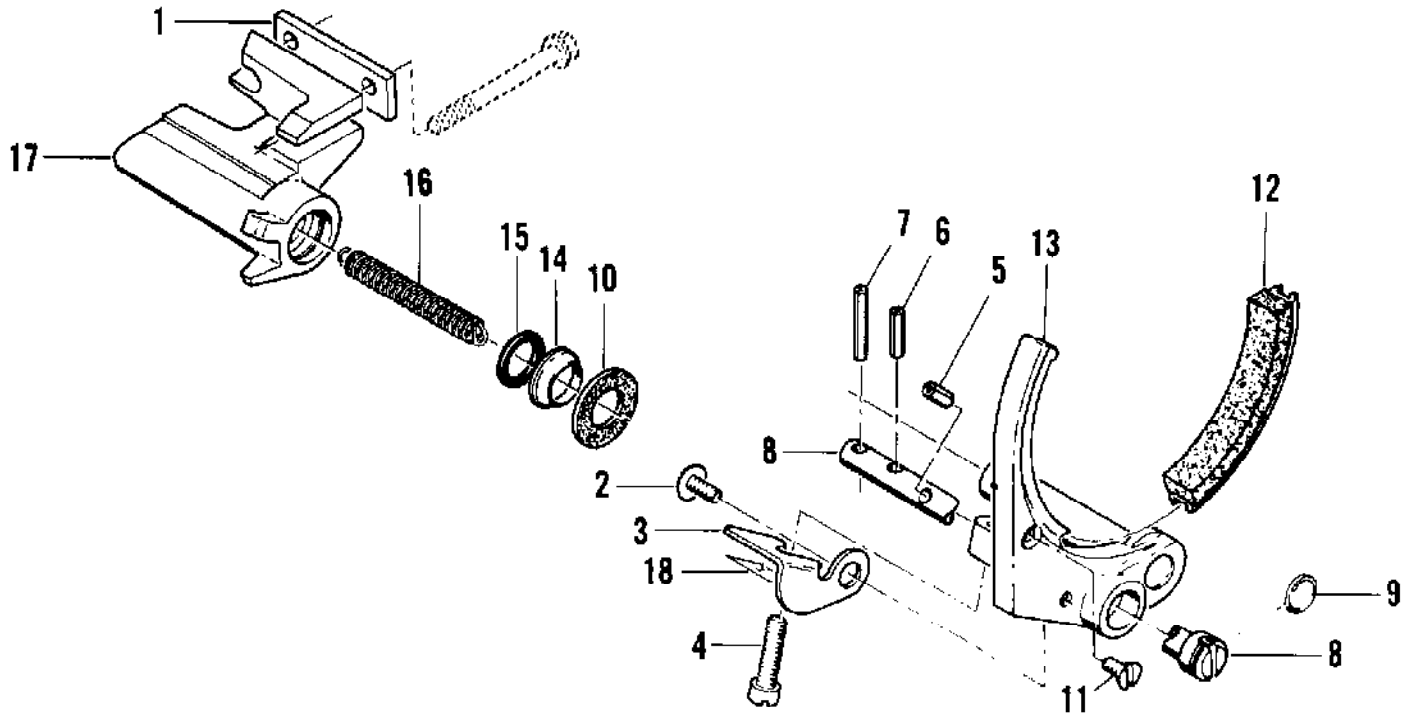

Ref #	Part Number	Qty	Description
1	66307	1	Plate - Base
	67928	1	Sharpener Assy
2	105027	1	Screw - Tr hd 8-32 x 7/16
3	66075	1	Bracket - Arm
4	110497	1	Screw - Fil hd 10-32 x 3/4
5	105661	1	Pin - Roll 1/8 x 3/8
6	103127	1	Pin - Roll 1/8 x 1/2
7	105651	1	Pin - Roll 1/8 x 11/16
8	67878	1	Shaft - Locking
9	67879	1	Ring - Retaining
10	67881	1	Washer - Felt
11	110492	1	Screw - Fl hd 8-32 x 5/16
12	67648	1	Stone Assy
13	67882	1	Arm - Sharpener
14	66068	1	Scraper - Dirt
15	105607	1	"O" Ring
16	66070	1	Spring - Arm
17	67886	1	Base
18	67523	1	Label - Grinder adjustment