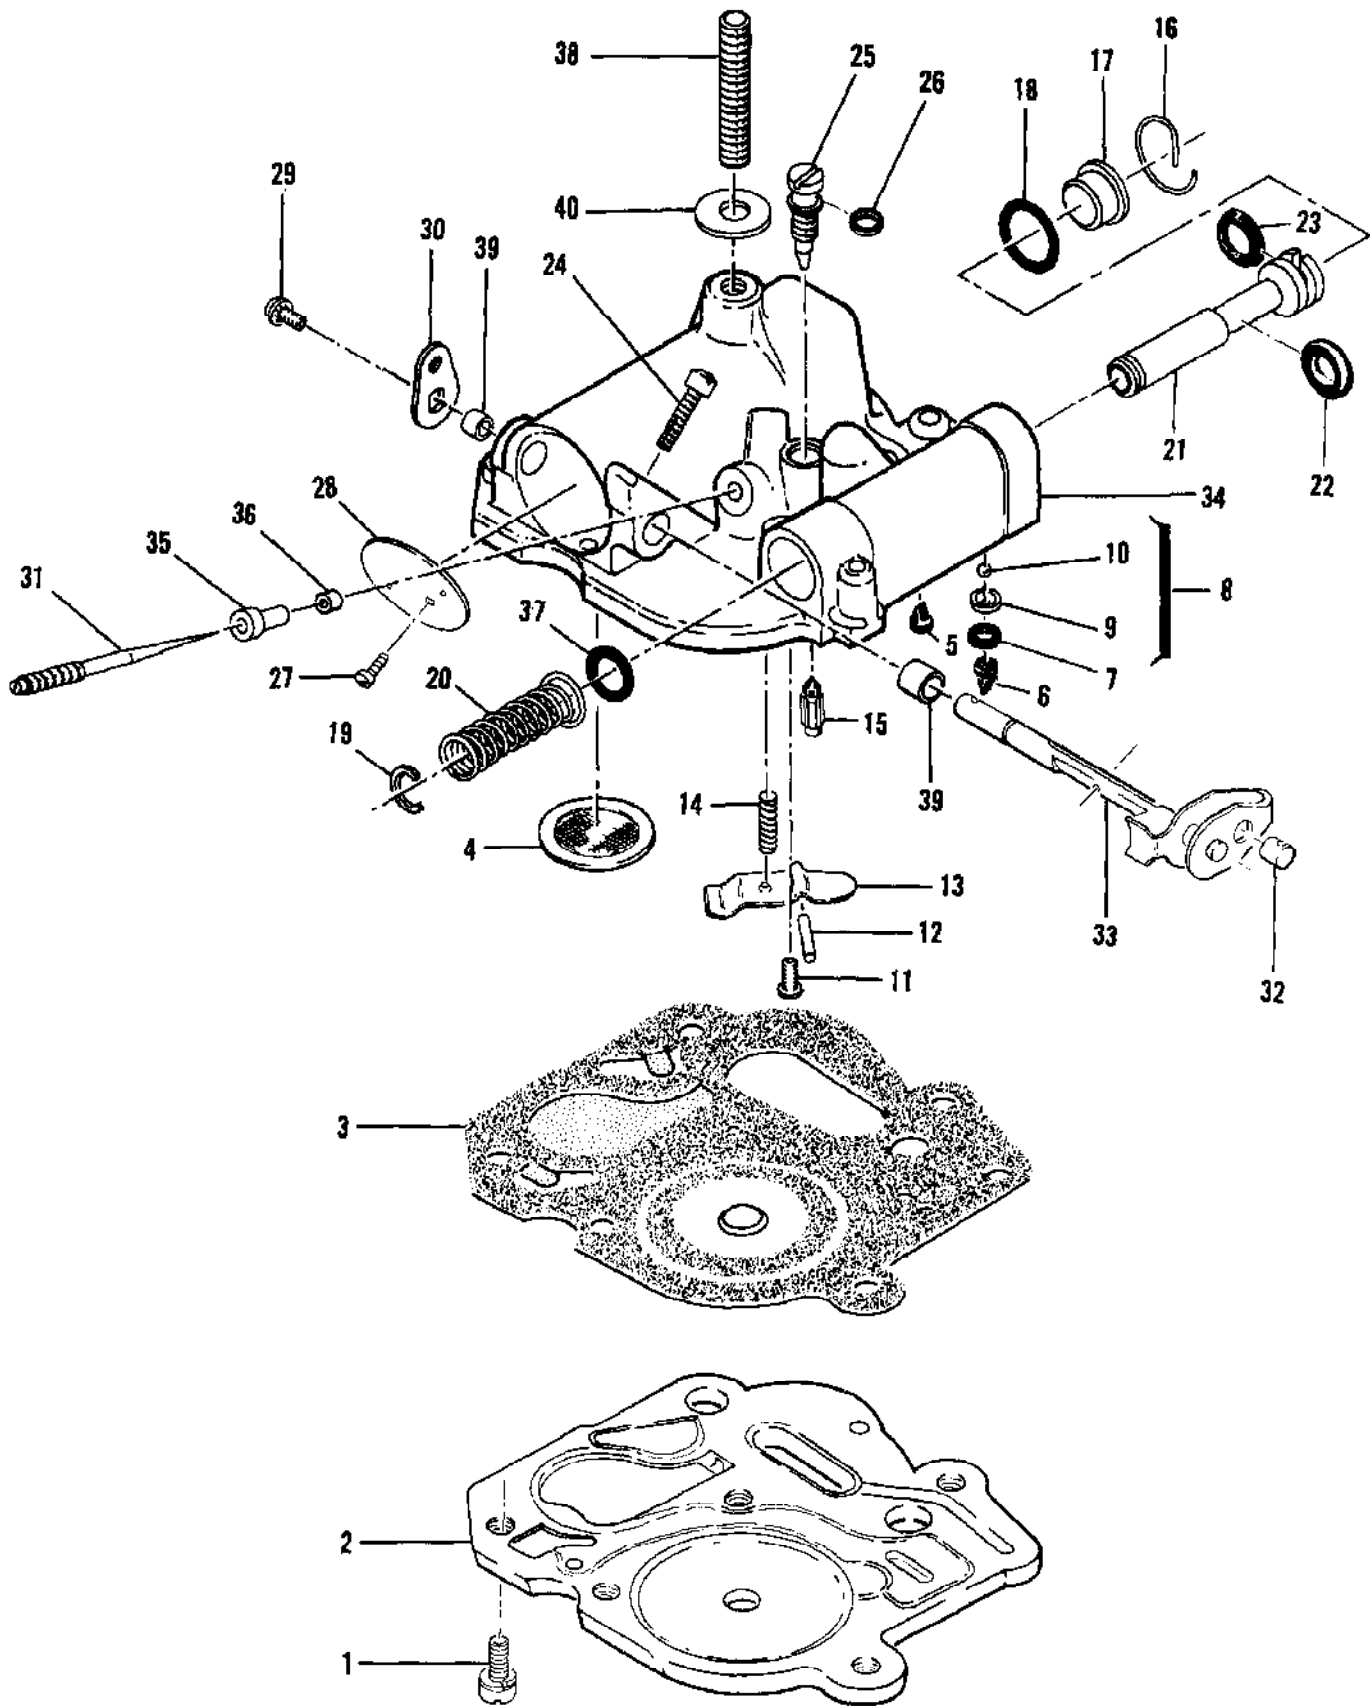

Ref #	Part Number	Qty	Description
	66503	1	Carburetor Assy (McCulloch Double Needle)
1	110397	5	Screw - Pan hd 8-32 x 7/16 (SEMS)
2	65597	1	Plate - Carburetor base
3	67357	1	Diaphragm Assy - Pump
4	66796	1	Seal - Capillary
5	63041	1	Valve - Primer
6	63041	1	Valve - Primer
7	106136	1	Ring
8	65868	1	Set - Ball and seat
9	66153	1	Seat
10	61151	1	Ball
11	104728	1	Screw - Bind hd 6-32 x 1/4
12	110337	1	Pin - Inlet lever
13	62310	1	Lever - Inlet
14	62923A	1	Spring - Inlet lever
15	63038	1	Valve - Inlet needle
16	65677	1	Retainer - Primer plug
17	65617	1	Plug - Primer
18	105617	1	"O" Ring
19	101289	1	Ring - Retaining
20	65859	1	Spring - Plunger
21	66552	1	Plunger - Primer
22	59796	2	"O" Ring
	66551	1	"O" Ring
23	67116	1	Seal - "V" Packing
24	110483	1	Screw - Adjusting
25	65445	1	Needle - Main fuel
26	104001	1	"O" Ring
27	104814	1	Screw - Pan hd 4-40 x 1/4 (SEMS)
28	62290A	1	Plate - Throttle
29	104814	1	Screw - Pan hd 4-40 x 1/4 (SEMS)
30	65430	1	Lever - Throttle
31	65431	1	Needle - Metering
32	62975	1	Swivel - Needle
33	65428	1	Shaft Assy - Carburetor
34	66504	1	Body Assy - Carburetor
35	65432	1	Orifice - Air
36	66569	1	Orifice - Fuel
37	59796	1	"O" Ring
38	65724	1	Stud - Carburetor
39	62368	2	Bushing
40	67062	1	Seal - Air cleaner stud