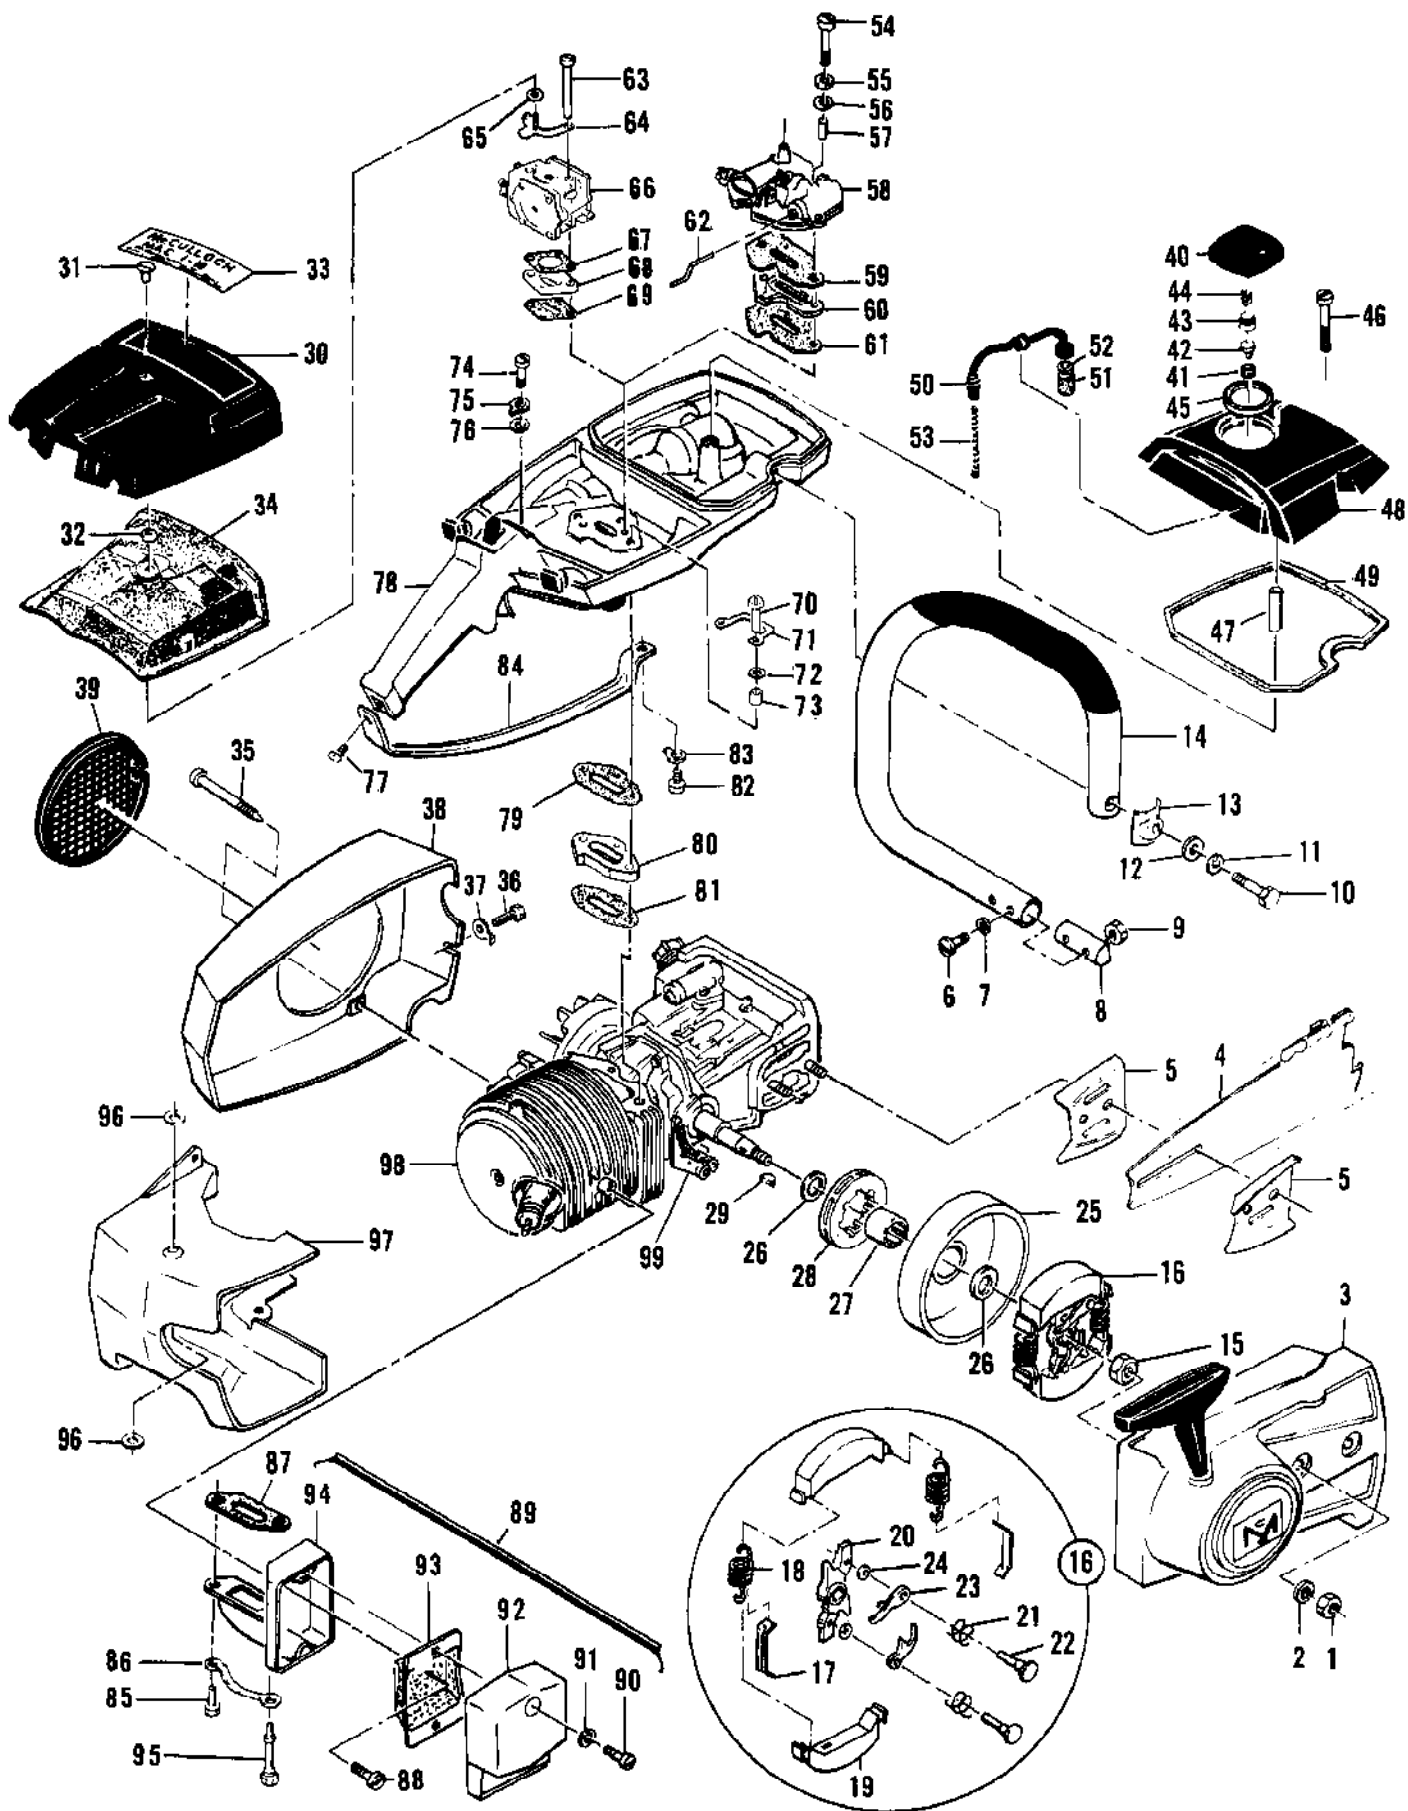

Ref #	Part Number	Qty	Description
1	110454	2	Nut - Hex 5/16-24
2	100440	2	Washer - 5/16
3			Clutch Guard and Starter Assy See "Clutch Guard and Starter Assembly" illustration and parts list;
4			Bar and Chain Assy
5	64330	1	Set - Bar plates (Accessory Item)
6	102761	2	Screw - Hex hd 10-24 x 7/8
7	100352	2	Washer - #10
8	61678	1	Plug - Nut retainer
9	101326	2	Nut - Hex 10-24
10	101977	1	Screw - Fil hd 1/4-20 x 3/4
	105187	1	Screw - Skt hd 1/4-20 x 1-1/8
	102130	1	Screw - Hex hd 1/4-20 x 1-1/2
11	105043	1	Lockwasher - 1/4
	100153	1	Lockwasher - 1/4
12	100004	1	Washer - 1/4
13	63484	1	Clamp
14	67372	1	Kit - Frame and grip
	69054	1	Frame and Grip Assy
15	110350	1	Nut - Flexloc 5/16-24
	103746	1	Nut - Flexloc 3/8-24
16	67148	1	Clutch Assy
17	64583	2	Retainer
18	66384	2	Spring - Clutch
19	67233	2	Shoe - Clutch
20	67149	1	Rotor Assy
21	68837	2	Spring - Pawl
22	67112	2	Rivet
23	64857	2	Pawl
24	65473	2	Washer - Special
25	65370	1	Kit - Sprocket and drum assy
26	61692	2	Shim
	64031	2	Shim
25	67644	1	Drum and Bearing Assy
27	104519	1	Bearing
	110330	1	Bearing
28	67646	1	Sprocket
29	103879	1	Key - Woodruff
30	62117	1	Cover Assy - Air cleaner
	65866	1	Cover Assy - Air cleaner
	65750	1	Cover Assy - Air cleaner
	66597	1	Cover Assy - Air cleaner
31	62434	1	Nut - Cover
	65813	1	Nut - Cover
	65720	1	Nut - Cover
	66290	1	Nut - Cover
32	66665		Spacer - Nut
33	65456		Nameplate
	67417		Nameplate
	67425	1	Nameplate
	67433		Nameplate
34	62077	1	Filter - Air
	66774		Filter - Air
	68521		Filter - Air
	68520		Filter - Air