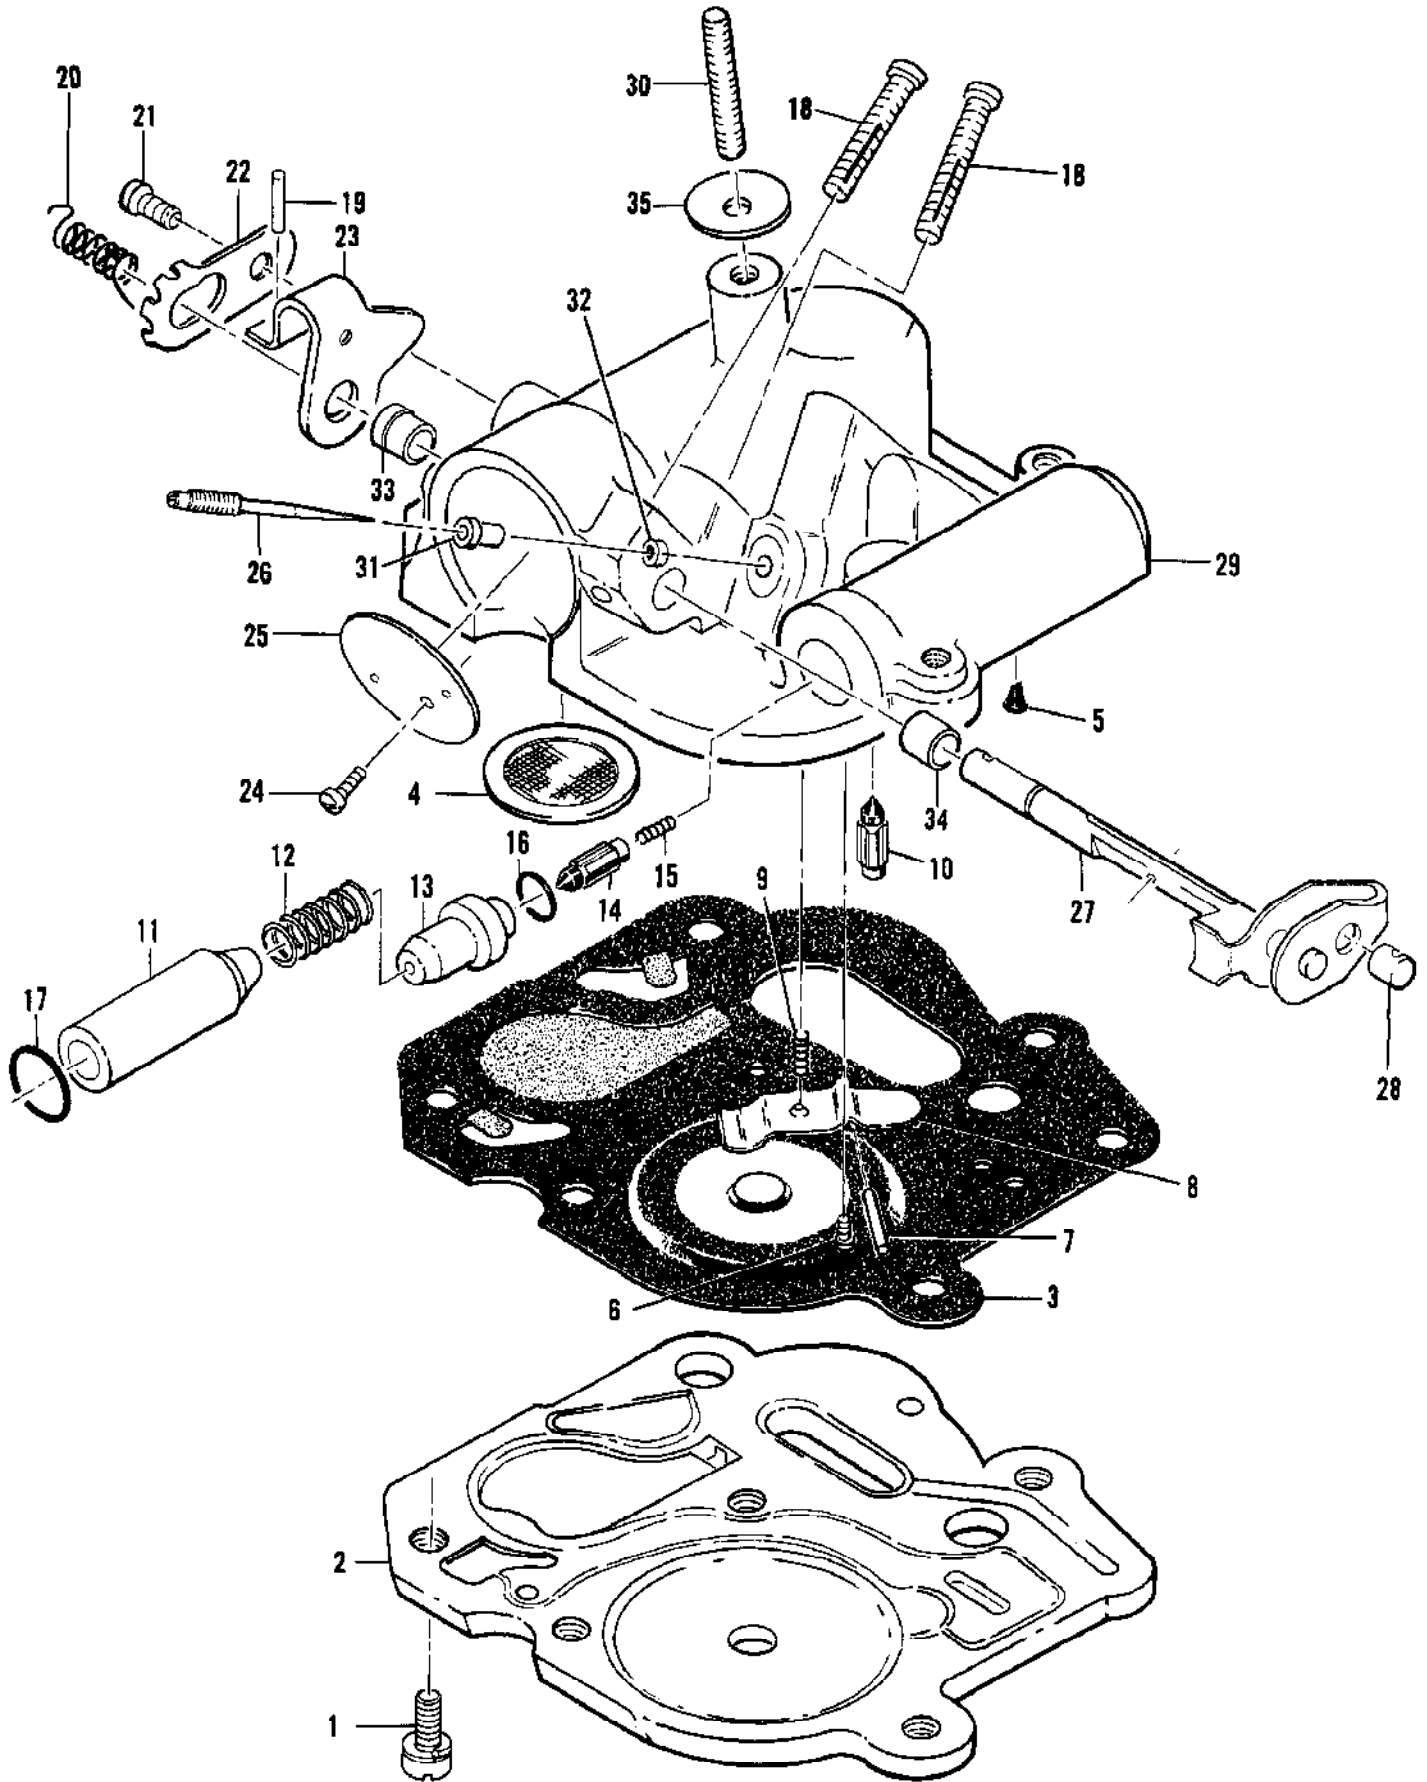

No  
Diagram  
Available  
  
Parts List  
Only

Ref #	Part Number	Qty	Description
	83434		Manual - Owner's
	62827		Wrench - Screwdriver
	63746		Scrench
	63341A		Kit - Spike
	65325		Baffle - Spark arrester
	69058		Kit - Wrap-around frame
	65712		Guide - Timing
	63432		Spark Plug - AC CS 42T
	65778		Spark Plug - AC CS 41T
	69210		Piston Assy - 0.020 in. oversize
	62813		Ring Set - Piston 0.020 in. oversize
	103512	2	Bearing - Needle
	69211		Piston Assy - 0.030 in. oversize
	62812		Ring Set - Piston 0.030 in. oversize
	103512	2	Bearing - Needle

Ref #	Part Number	Qty	Description
	66503	1	Carburetor Assy (McCulloch Double Needle)
1	110397	5	Screw - Pan hd 8-32 x 7/16 (SEMS)
2	65597	1	Plate - Carburetor base
3	67357	1	Diaphragm Assy - Pump
4	66796	1	Seal - Capillary
5	63041	1	Valve - Primer
6	63041	1	Valve - Primer
7	106136	1	Ring
8	65868	1	Set - Ball and seat
9	66153	1	Seat
10	61151	1	Ball
11	104728	1	Screw - Bind hd 6-32 x 1/4
12	110337	1	Pin - Inlet lever
13	62310	1	Lever - Inlet
14	62923A	1	Spring - Inlet lever
15	63038	1	Valve - Inlet needle
16	65677	1	Retainer - Primer plug
17	65617	1	Plug - Primer
18	105617	1	"O" Ring
19	101289	1	Ring - Retaining
20	65859	1	Spring - Plunger
21	66552	1	Plunger - Primer
22	59796	2	"O" Ring
	66551	1	"O" Ring
23	67116	1	Seal - "V" Packing
24	110483	1	Screw - Adjusting
25	65445	1	Needle - Main fuel
26	104001	1	"O" Ring
27	104814	1	Screw - Pan hd 4-40 x 1/4 (SEMS)
28	62290A	1	Plate - Throttle
29	104814	1	Screw - Pan hd 4-40 x 1/4 (SEMS)
30	65430	1	Lever - Throttle
31	65431	1	Needle - Metering
32	62975	1	Swivel - Needle
33	65428	1	Shaft Assy - Carburetor
34	66504	1	Body Assy - Carburetor
35	65432	1	Orifice - Air
36	66569	1	Orifice - Fuel
37	59796	1	"O" Ring
38	65724	1	Stud - Carburetor
39	62368	2	Bushing
40	67062	1	Seal - Air cleaner stud