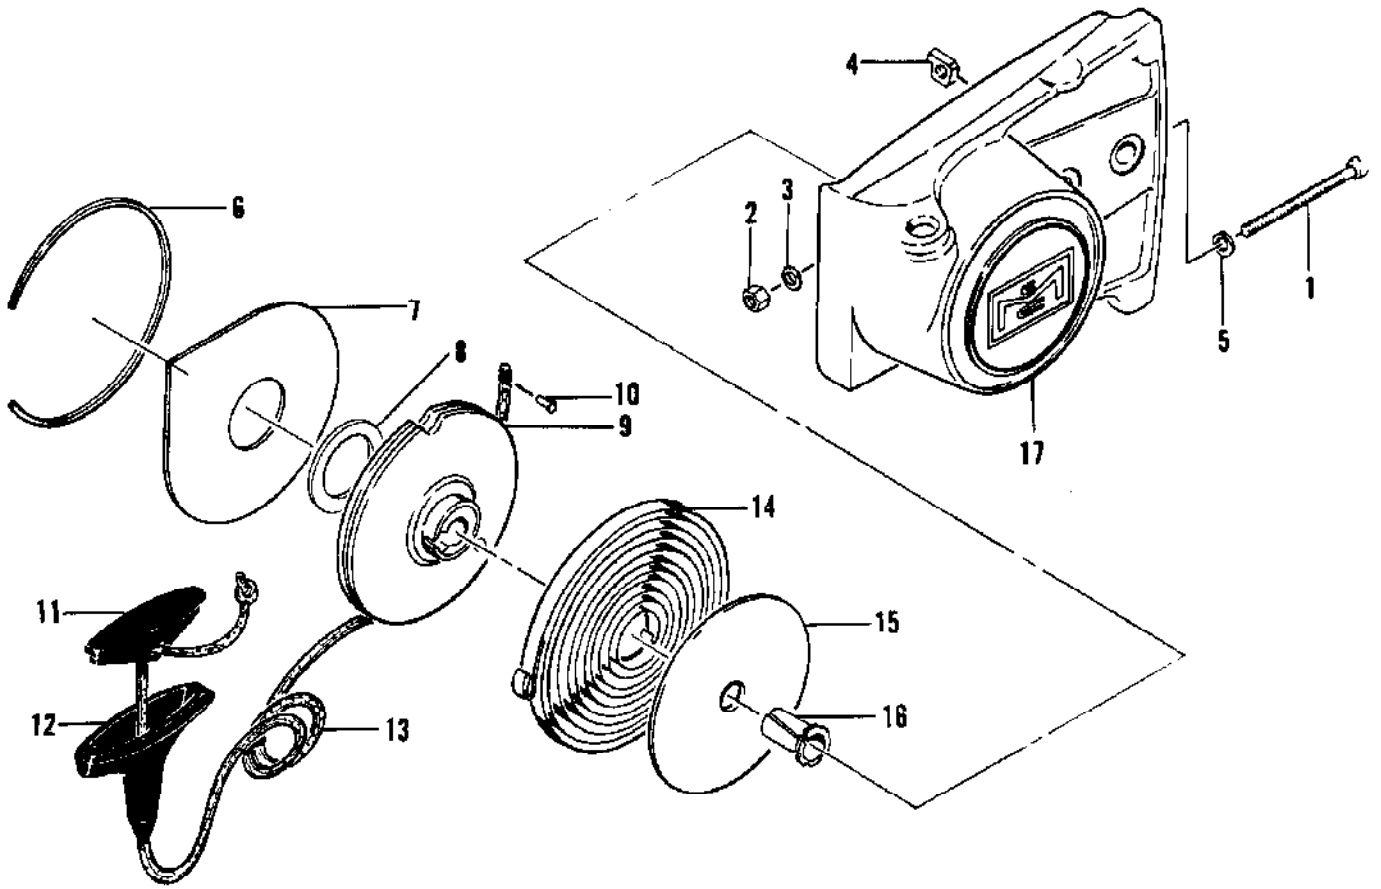

Ref #	Part Number	Qty	Description
	67206	1	Clutch Guard Assy
1	102144	1	Screw - Bar adjusting
2	102067	1	Nut - Hex 10-24
3	110387	1	Washer - Wave
4	61705	1	Nut - Bar adjusting
5	101174	1	Washer - #10
6	67205	1	Retainer - Shield
7	63985	1	Shield - Dust
8	63986	1	Washer - Thrust
9	68695	1	Drum - Starter
10	110470	1	Rivet - Starter rope
11	62191A	1	Insert - Starter handle
12	62190A	1	Handle - Starter
13	69964	1	Rope - Starter
14	68626	1	Spring - Starter rewind
15	63987	1	Shield - Starter spring
16	61635A	1	Bushing - Nyliner
17	67207	1	Guard - Clutch