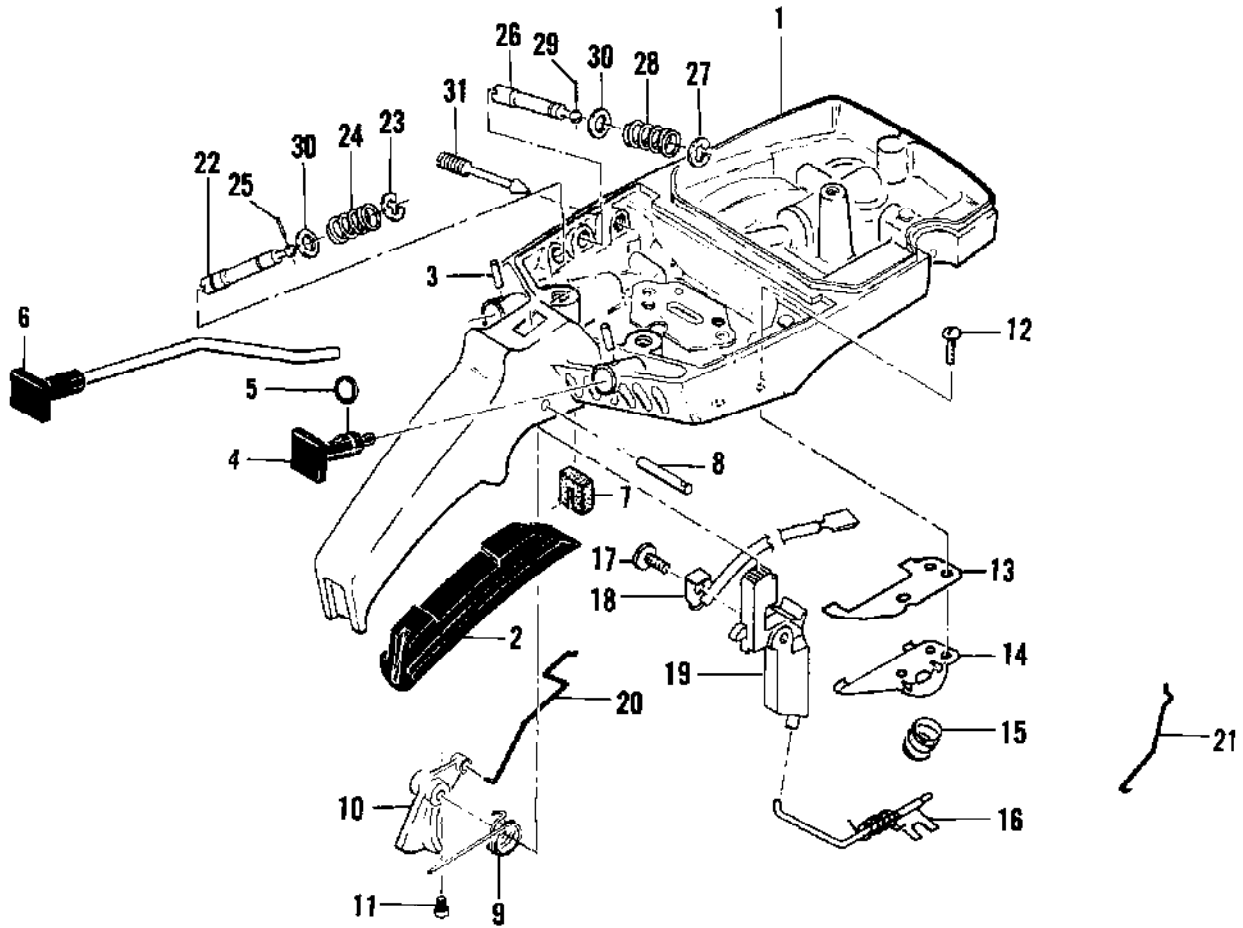

Ref #	Part Number	Qty	Description
1	68683	1	Fuel Tank Assy
2	64872	1	Grip - Handle
3	105673	2	Pin - Roll 3/32 x 9/16
4	68517	1	Button - Choke
5	101056	1	"O" Ring
6	64871	1	Button and Rod Assy - Oiler
7	67989	1	Seal - Throttle rod
8	110378	1	Pin - Roll 3/16 x 15/16
9	65734	1	Spring - Throttle return
10	67224	1	Trigger - Throttle
11	110537	1	Screw - Fil hd 8-36 x 1/2
12	105249	2	Screw - Rd hd 8-32 x 3/8
13	64621	1	Shield - Bracket
14	64721	1	Bracket - Lever assy
15	69687	1	Spring - Valve
16	69811	1	Lever Assy - Compression release
17	110469	1	Screw - Pan hd 8-32 x 5/16
18	65873	1	Wire Assy - Stop switch
19	67209	1	Button - Control
20	68170	1	Rod - Throttle
21	67355	1	Rod - Choke
22	68102	1	Extension Assy - High speed
23	110512	1	Ring - Retaining
24	67363	1	Spring
25	110509	1	Pin - Groove
26	68101	1	Extension Assy - Idle
27	110512	1	Ring - Retaining
28	67363	1	Spring
29	110509	1	Pin - Groove
30	67292	2	Washer
31	67271	1	Screw - Idle speed