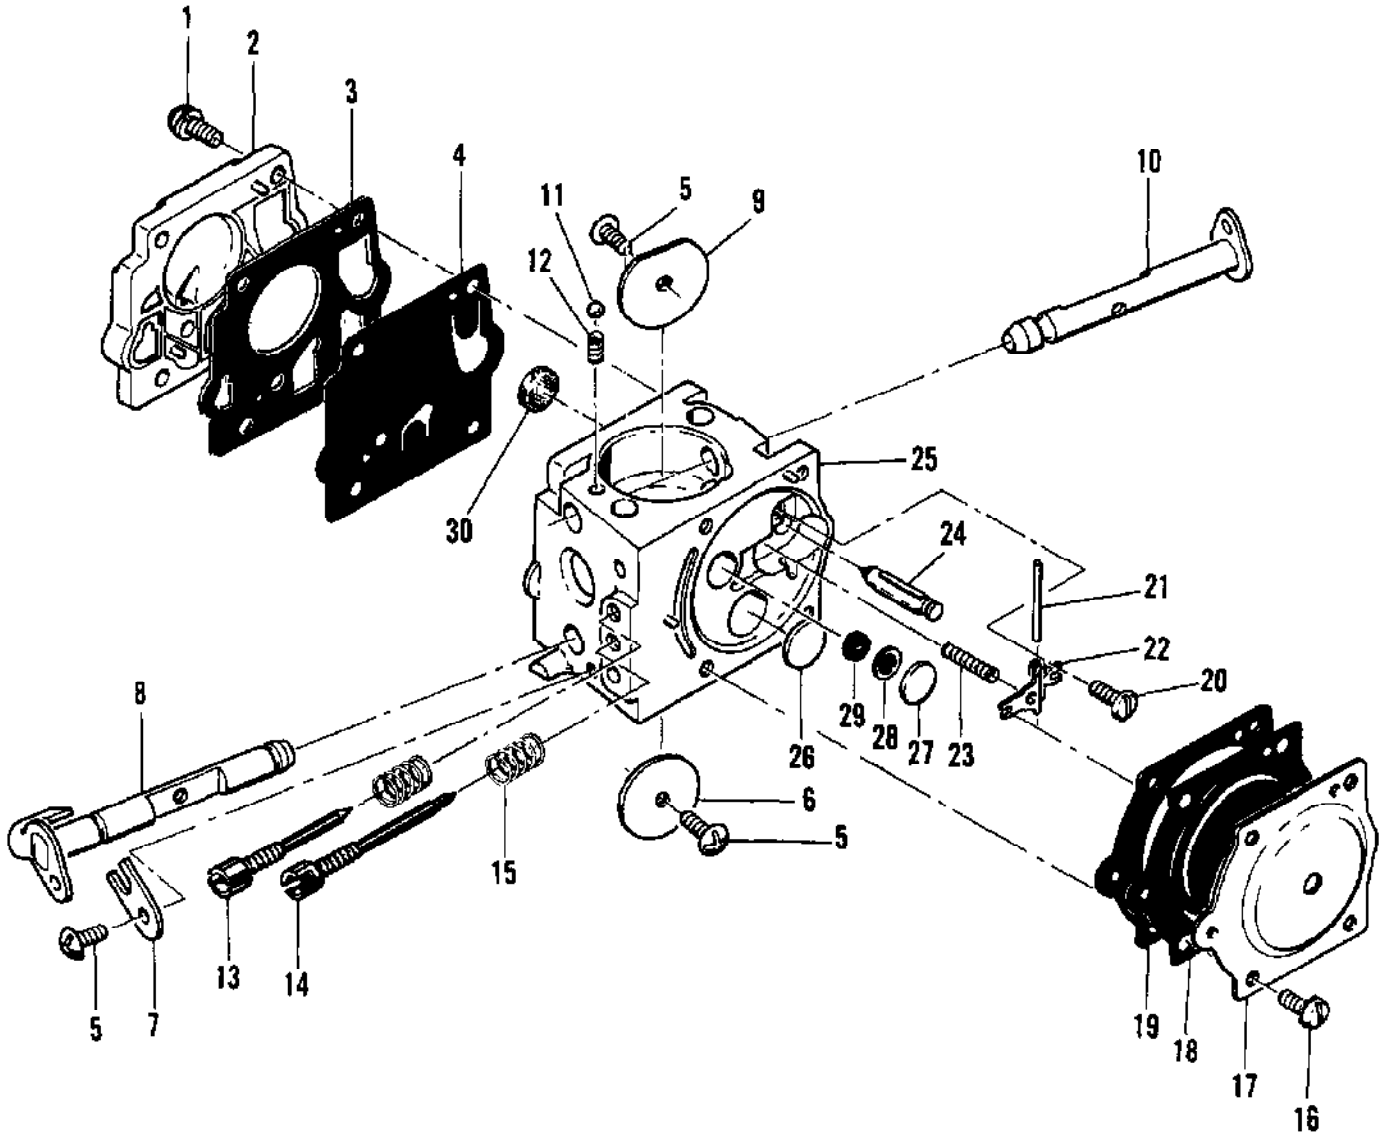

Ref #	Part Number	Qty	Description
	67379	1	Carburetor Assy (McCulloch SDC-2)
1	67501	4	Screw - Pump cover
2	83760	1	Cover - Pump
3	67495	1	Gasket - Cover
4	83114	1	Diaphragm - Fuel pump
5	47690	3	Screw - Plate
6	67487	1	Plate - Throttle
7	67489	1	Clip - Shaft
8	67486	1	Shaft Assy - Throttle
9	67490	1	Plate - Choke
10	67488	1	Shaft Assy - Choke
11	100302	1	Ball - Choke friction
12	67504	1	Spring - Choke
13	67506	1	Needle - High speed
14	67505	1	Needle - Idle
15	67502	2	Spring - Needle
16	70798	4	Screw - Diaphragm cover
17	83761	1	Cover - Diaphragm
18	67499	1	Diaphragm - Metering
19	67496	1	Gasket - Diaphragm
20	67500	1	Screw - Lever pin
21	67508	1	Pin - Lever
22	67509	1	Lever - Metering
23	67503	1	Spring - Lever
24	67491	1	Valve - Needle
25	67483	1	Body Assy - Carburetor
26	71690	1	Plug - 3/8
27	69506	1	Plug - 5/16
28	69203	1	Seat Assy
29	69204	1	Valve
30	67507	1	Screen - Fuel
	67482		Gasket Set
	67481		Repair Kit