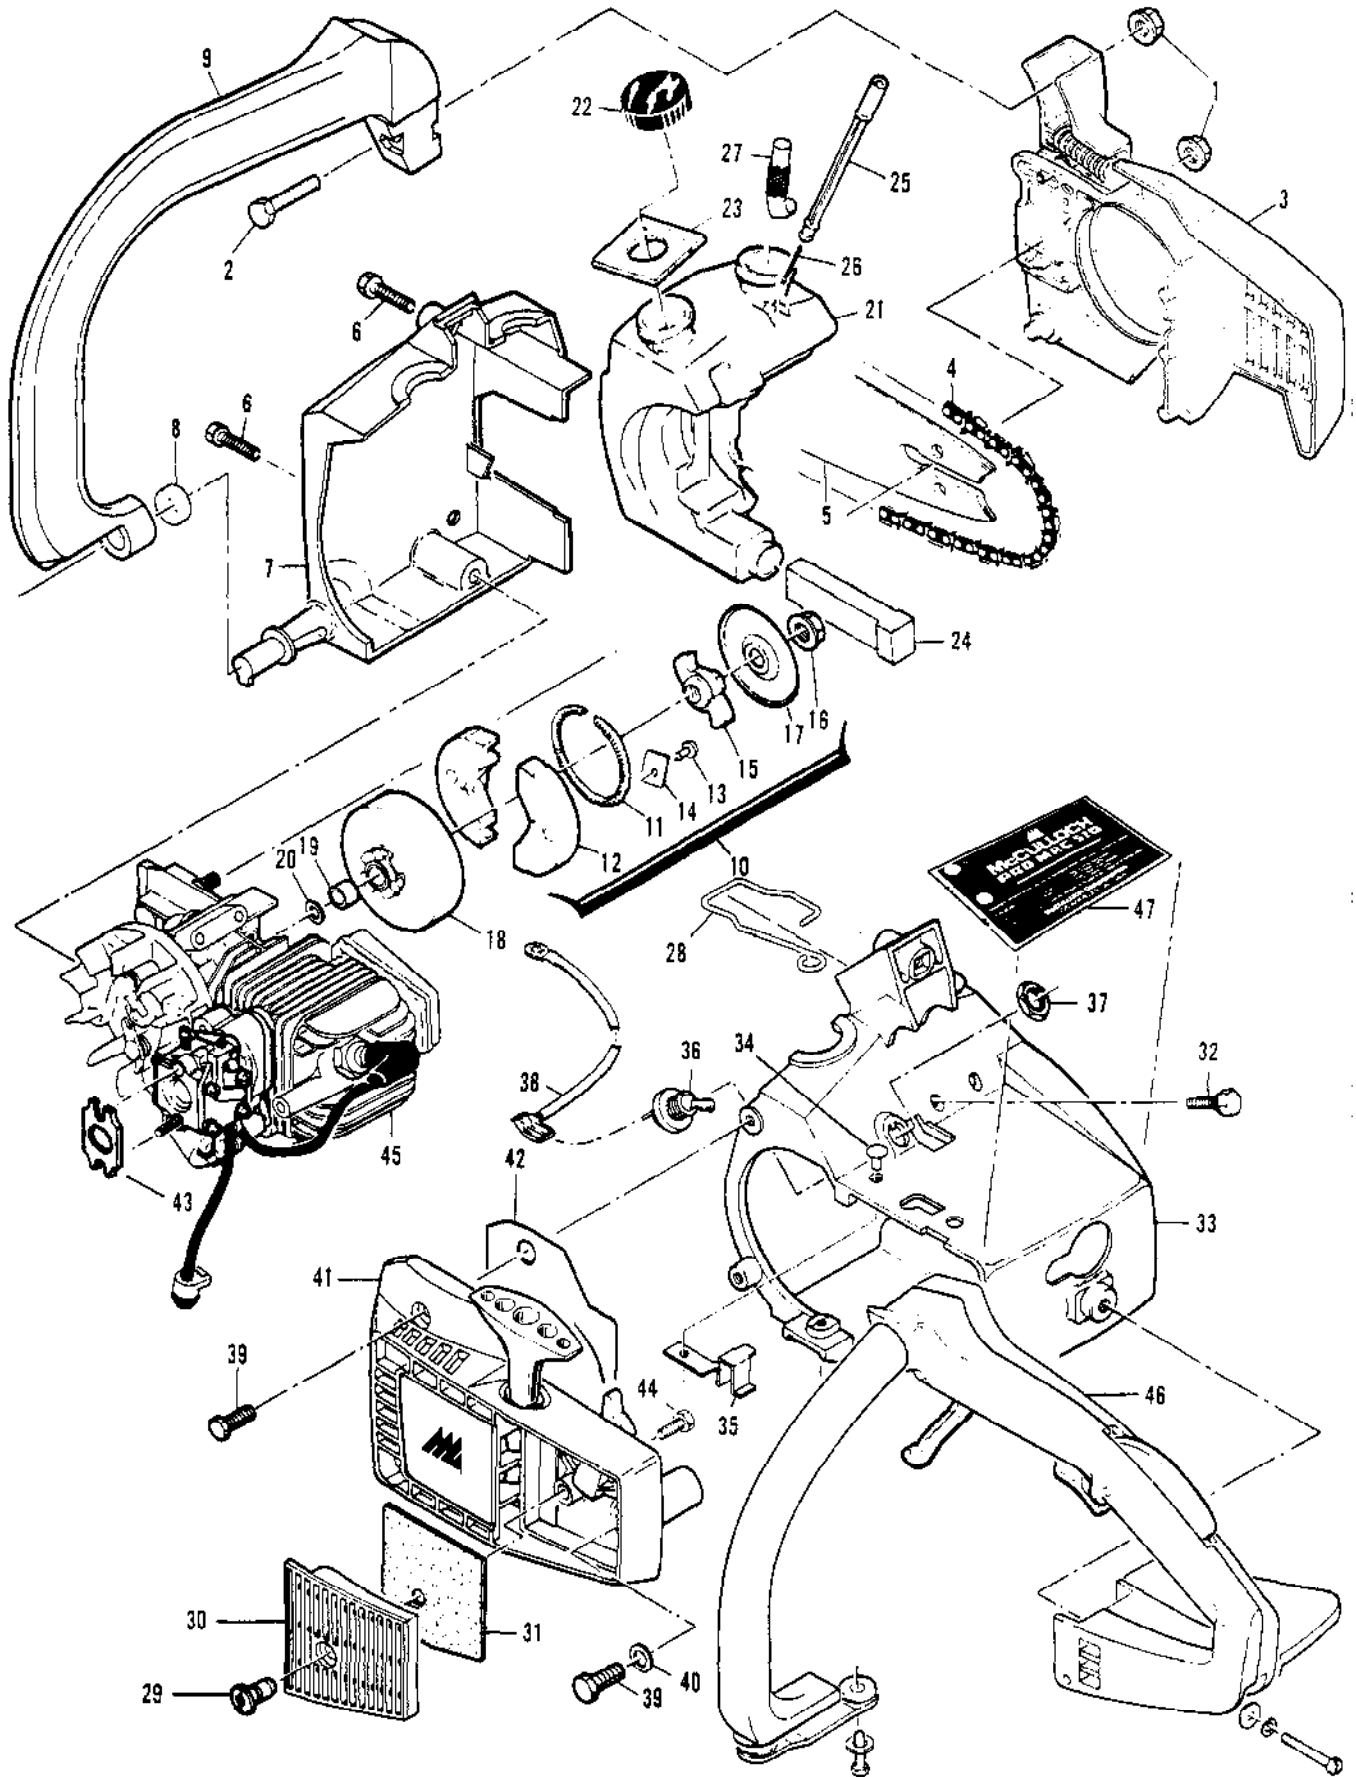

Ref #	Part Number	Qty	Description
1	110676	2	Nut-Hx 1/4-28
2	110972	1	Screw-Hx 1/4-28 x 3/4
3			CHAIN BRAKE ASY See "Chain Brake Assembly" illustration and parts list.
4		1	Chain Asy See Bar & Chain Combinations parts list.
5		1	Bar See Bar & Chain Combinations parts list.
6	110639	2	Screw-Hx hd 12-24 x 1
7	92863		Cover-Fuel & Oil tank
8	93194A	1	Washer-Rubber
9	92480	1	Lever-Handguard
10	213278	1	Clutch Kit
10	213277	1	Clutch Asy
11	93608	1	Spring Asy
12		2	Shoe-Clutch
13	110957	2	Rivet
14	85064	2	Plate
15	94247	1	Rotor
15	94247	1	Rotor Kit
16	94244	1	Nut-Clutch
17	94243	1	Plate-Dust
18	85504	1	Drum & Spkt Asy - .250P
19	67650	1	Bearing-Spkt
18	95197	1	Drum/Spkt/Brng Asy - .375P
19	91222	1	Kit-Needle brng
20	67303	1	Washer-Sprocket
21	91454A	1	Tank Kit-Fuel & Oil
22	91283	2	Cap-Fuel & Oil (unvented)
23	91148	1	Seal-Fuel vent
24	84956	1	Pickup-Fuel
25	83900A	1	Piston-Pulse Oiler
26	83946	1	Spring-Piston
27	85557	1	Body-Oiler
28	93295	1	Rod-Oiler
29	89070	1	Nut-Air cleaner cover
30	89069	1	Cover-Air cleaner
31	92410	1	Filter-Air
32	110953	3	Screw-Hx hd 12-24 x 5/8
33	89051B	1	Shroud
33	213822	1	Shroud/Latch Asy
34	111007	1	Rivet
35	93912	1	Spring-Throttle latch
36	92649	1	Kit-Ignition switch
37	104810	1	Nut-Hx 15/32-32
38	69344	1	Wire Asy-Ignition
39	110953	3	Screw-Hx hd 12-24 x 5/8
40	110882	1	Washer
41			Starter Asy See "Starter Assembly" illustration and parts list.
42	93236	1	Deflector-Air
43	94142	1	Gasket-Starter housing
44	102762	1	Screw-Hx hd 10-24 x 1/2
45			Powerhead Asy See "Powerhead Assembly" illustration and parts list.