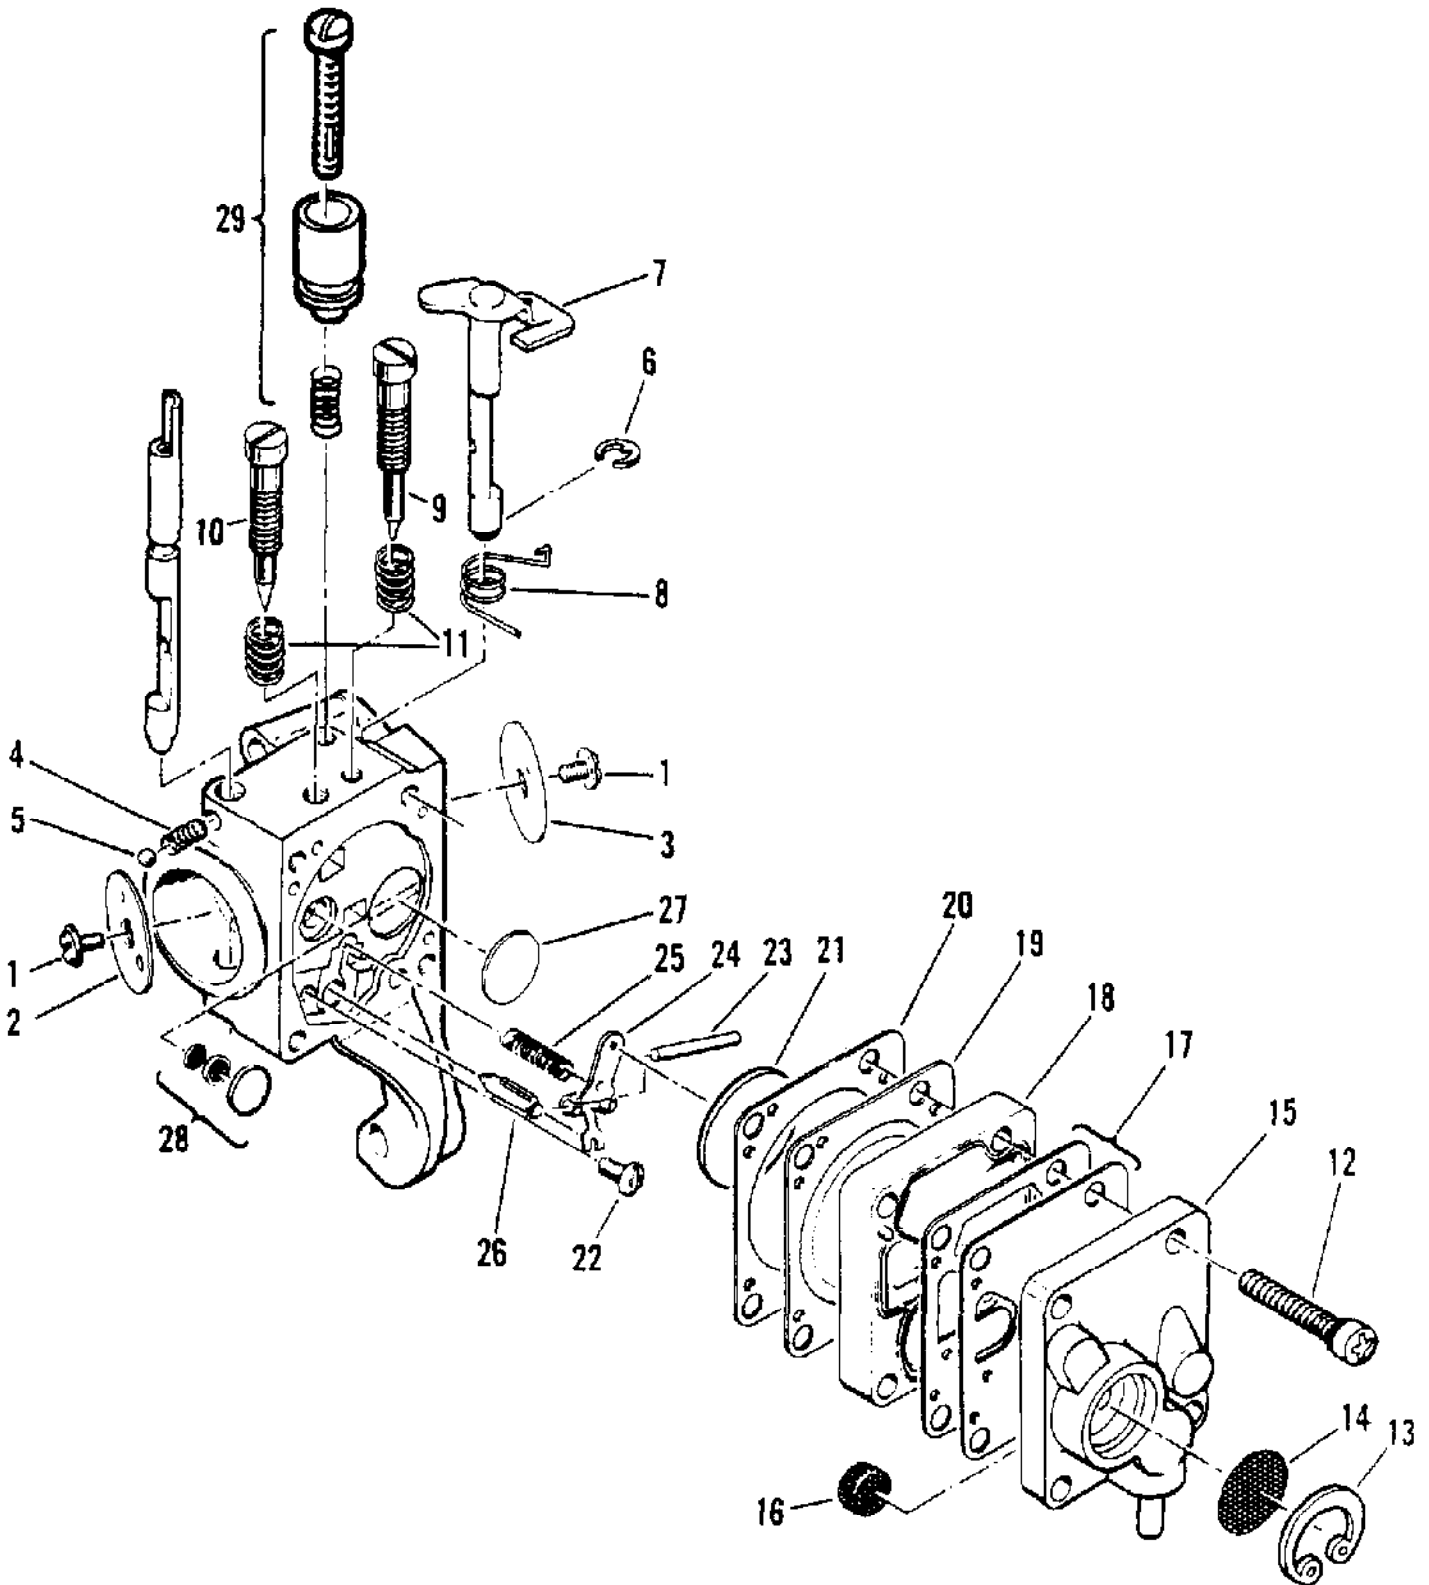

Ref #	Part Number	Qty	Description
	2140828	1	Carburetor Asy - Walbro MDC 16
	214082	1	Carburetor Asy - Walbro MDC 15
1		2	Screw - Plate
2		1	Plate - Choke
3		1	Hall - Choke friction
4		1	Spring - Choke friction
5		1	Plate - Throttle
6		1	Screw - Clip
7		1	Clip - Throttle shaft
8		1	Shaft Asy - Throttle
9	86446	1	Needle - Idle
10	86447	1	Needle - High speed
11	67502	2	Spring - Needle
12		4	Screw Asy - Body
13		1	Cover Asy - Pump
14	85629	1	Kit - Vent screen
15	68563	1	Diaphragm - Fuel pump
16	85035	1	Gasket - Pump diaphragm
17		1	Body - Fuel pump
18	85036	1	Diaphragm - Metering
19	85034	1	Gasket - Diaphragm
20	67500	1	Screw - Lever pin
21	67508	1	Pin - Lever
22	85059	1	Kit - Needle & Lever
23	68567	1	Spring - Lever
24	68559	1	Plug - Welsh 7/16
25	83758	1	Kit - Check valve
26	68560	1	Plug - Welsh 1/2
27		1	Spring - Throttle return
28		1	Ring - Retaining
29	93437	1	Latch Asy - Throttle
30		1	Screw - Long lock
31		1	Latch - Throttle
32		1	Spring - Compression
	216731		Repair Kit
	216727		Gasket/Diaphragm
	216725		Needle Kit

Ref #	Part Number	Qty	Description
51	110953	2	Screw - Hx hd 12-24 x 5/8
52	84520A	1	Plate - Washer
53	84519	2	Sleeve - Handle
54	94896	1	Kit - Handle
55	93869	1	Trigger - Throttle
56	83940	1	Spring - Trigger
57	83935	1	Contact - Switch
58	83936	1	Protector - Switch
59	83934	1	Button - Switch
60	95202	1	Plate - Name (MAC 120)
60	95203	1	Plate - Name (MAC 110)
61			Powerhead Assembly See "Powerhead Assembly" illustration and parts list.