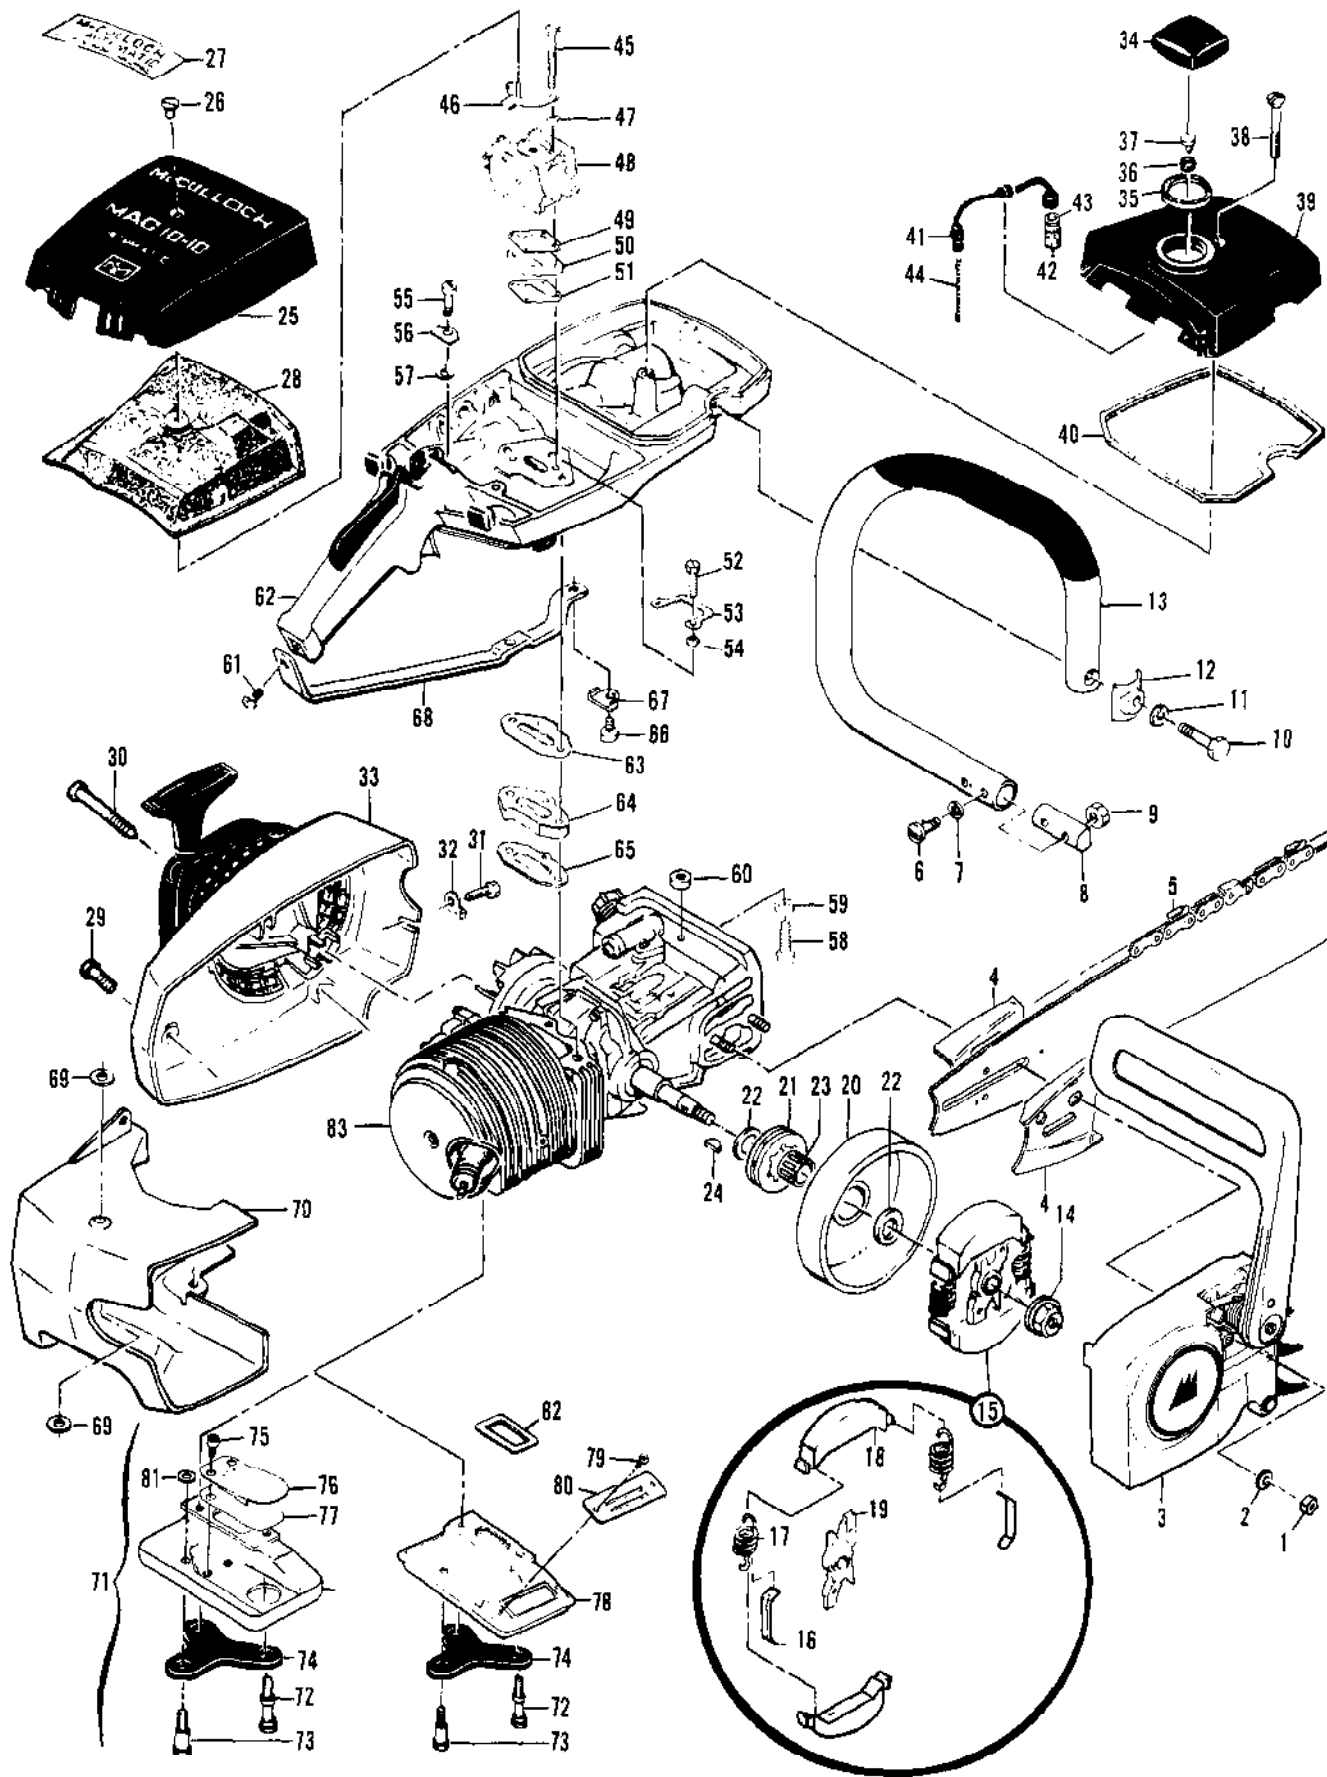

Ref #	Part Number	Qty	Description
	91278	1	CHAIN BRAKE Assembly
1	102500	1	Screw - Pan hd 10-24 x 1/2
2	91273	1	Washer - Special
3	91251A	1	Lever Assembly
4	91239	1	Spring
5	91235A	1	Latch Assembly
6	105738	1	Screw - Skt hd 1/4-20 x 7/8
7	91274	2	Washer - Special
8	91238A	1	Band
9	91249	1	Housing Assembly
10	110527	1	Screw - Fil hd 10-24 x 2-3/4
11	110264	1	Washer - #10
12	61705	1	Nut - Bar adjusting
13	100002	1	Washer - #10
14	102067	1	Nut - Hx 10-24
15	91246	1	Pin - Lever pivot
16	91245	1	Washer - Thrust

Ref #	Part Number	Qty	Description
1	84530	1	Clutch Guard Asy
2	102067	1	Nut - Hx 10-24
3	110387	1	Washer - Wavey
4	100002	1	Washer #10
5	61705	1	Nut - Bar adjustment
6	110264	1	Washer - #10
7	102144	1	Screw - Bar adjustment

Ref #	Part Number	Qty	Description
1	89320	1	Insert - Handle grip
2	64871	1	Button & Rod Assembly
3	63044	1	Button - Oiler
4	84183A	1	Kit - Fuel tank/control
5	110378	1	Pin - Roll 3/16 x 15/16
6	92152	1	Spring - Trigger
7	92151A	1	Trigger - Throttle
8	105654	1	Pin - Roll 1/8 x 7/8
9	92154	1	Spring - Trigger release
10	92153A	1	Release - Trigger
11	110706	1	Screw - Fil hd 8-18 x 1/2
12	62973A	1	Wire Asy - Stop switch
13	62451	1	Control - Switch
14	62950A	1	Base - Switch
15	68846	1	Button - Switch
16	110668	1	Screw - Fil hd 8-36 x 5/8
17	87178	1	Spring - Throttle return
18	88796	1	Trigger
19	85451	1	Latch Assembly - Throttle
20	85107	1	Rod - Throttle
21	68522A	1	Seal - Throttle rod
22	105673	2	Pin - Roll 3/32 x 9/16
23	69041	1	Button - Choke
24	105614	1	"O" Ring
25	69042	1	Rod - Choke
26	69043	1	Snubber - Rod
27	69564	1	Seal - Airbox