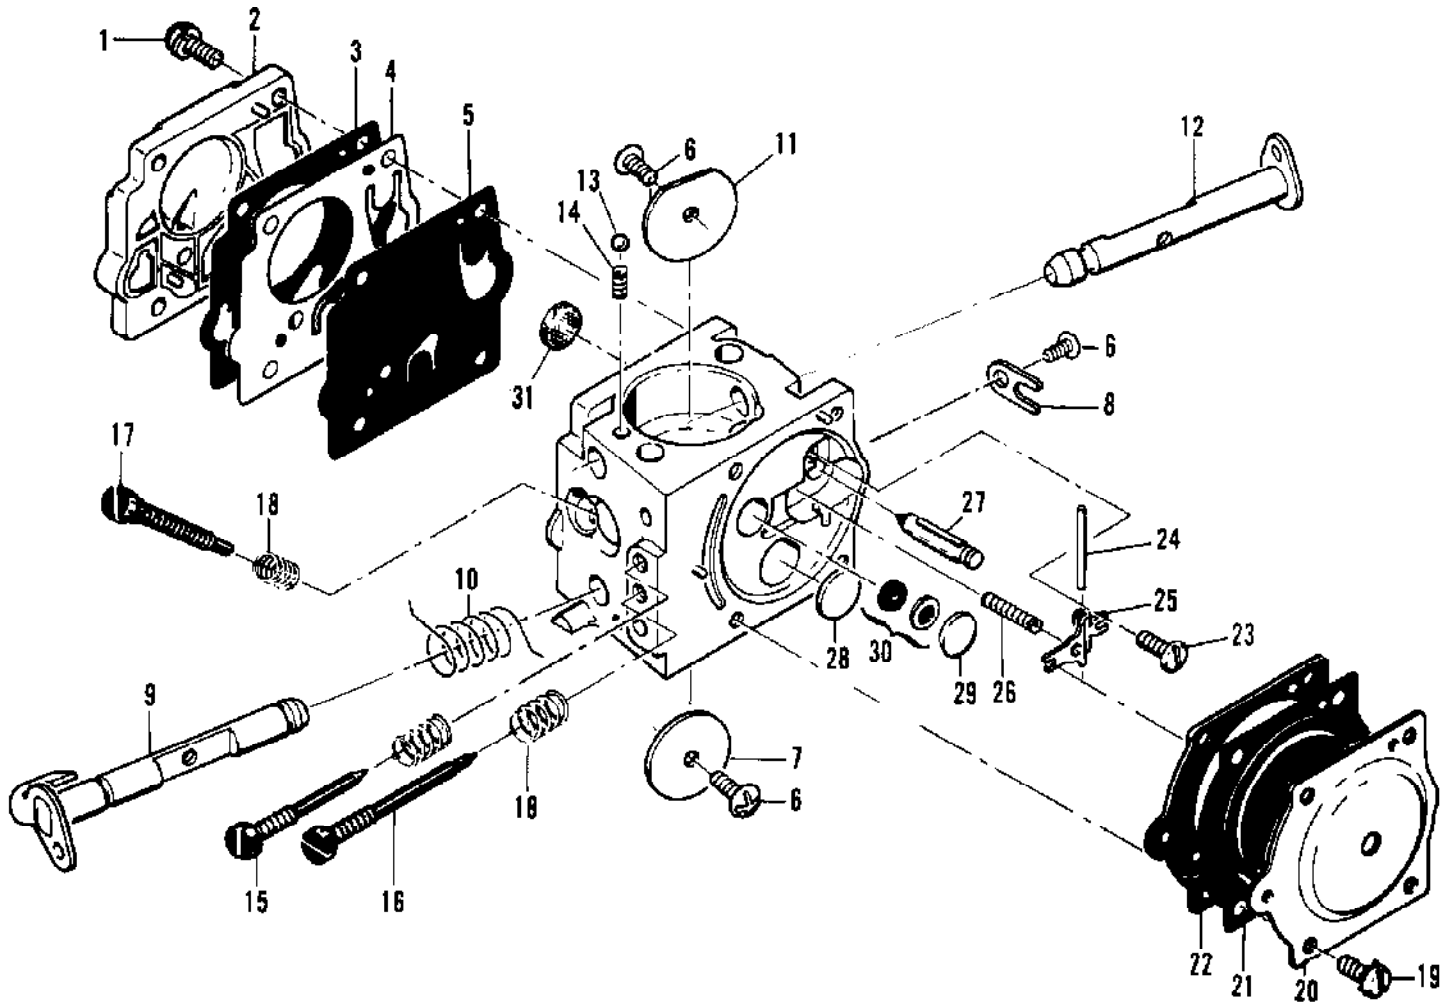

Ref #	Part Number	Qty	Description
	85720	1	Carburetor Assy
1	67501	4	Screw - Pump cover
2	83760	1	Cover - Pump
3	67495	1	Gasket - Cover
4	67498	1	Diaphragm - Check valve
5	83114	1	Diaphragm - Fuel pump
6	47690	3	Screw - Plate
7	83762	1	Plate - Throttle
8	67489	1	Clip - Shaft
9	67486	1	Shaft Assy - Throttle
10	85981	1	Spring - Throttle shaft
11	67490	1	Plate - Choke
12	67488	1	Shaft Assy - Choke
13	100302	1	Ball - Choke friction
14	67504	1	Spring - Choke friction
15	68104	1	Needle - High speed
16	68105	1	Needle - Idle
17	68106	1	Screw - Idle speed
18	67502	1	Spring - Needle
19	70798	4	Screw - Diaphragm cover
20	83761	1	Cover - Diaphragm
21	67499	1	Diaphragm - Metering
22	67496	1	Gasket - Diaphragm
23	67500	1	Screw - Lever pin
24	67508	1	Pin - Lever
25	67509	1	Lever - Metering
26	67503	1	Spring - Lever
27	67491	1	Valve - Needle
28	71690	1	Plug - 3/8
29	69506	1	Plug - 5/16
30	83758	1	Kit - Valve & Seat Assy
31	67507	1	Screen - Fuel
	67482		Gasket Set
	83764		Repair Kit