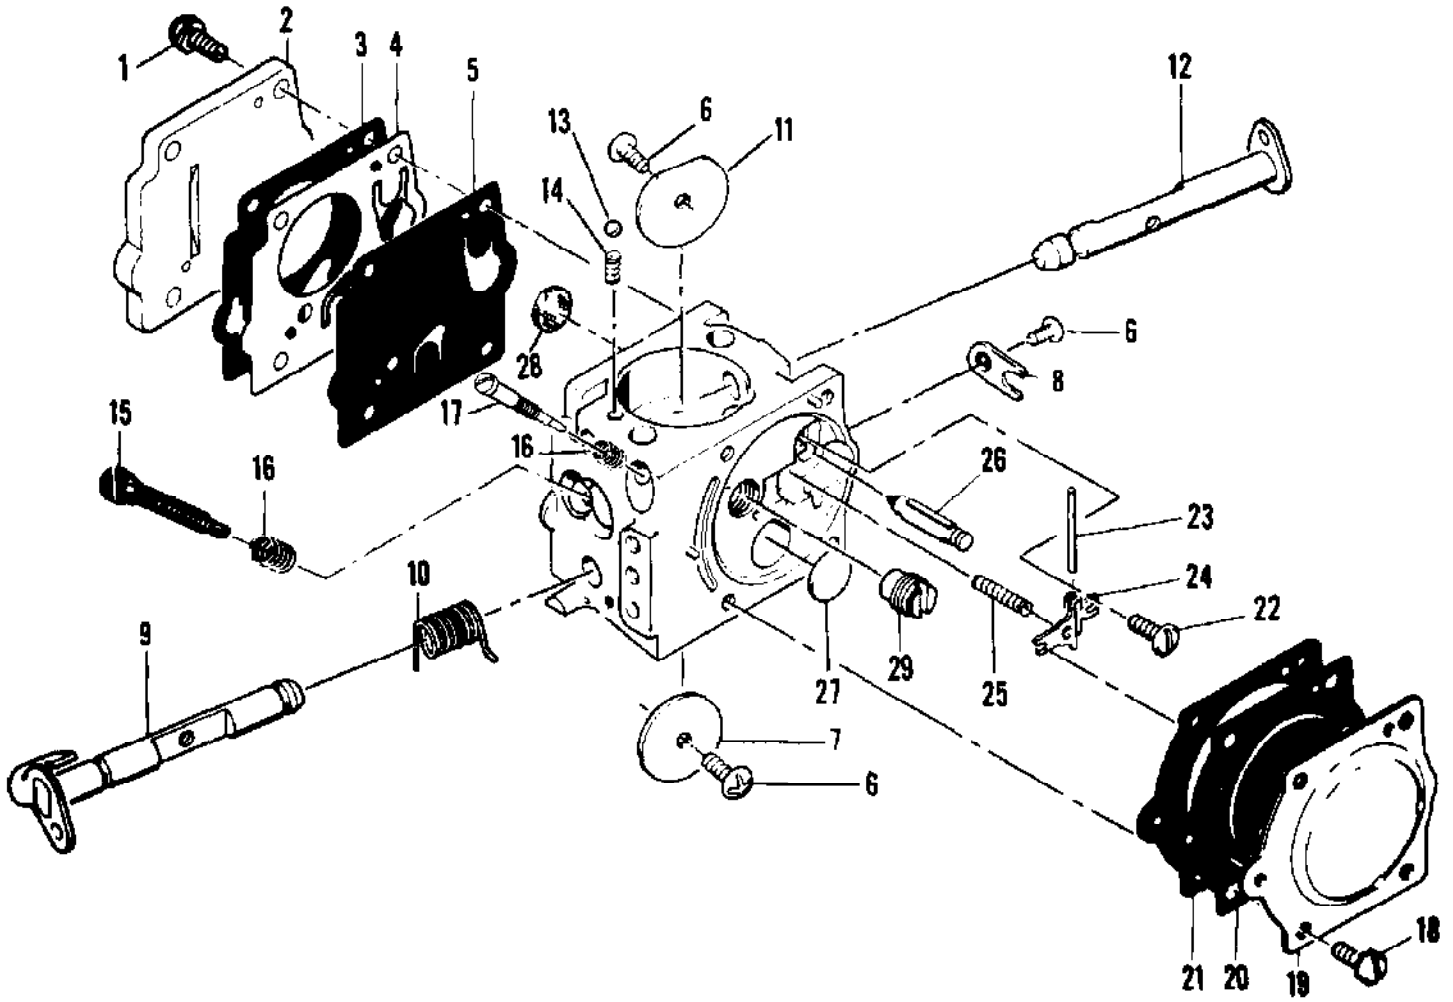

Ref #	Part Number	Qty	Description
	91121	1	Carburetor Asy (HS 165A)
1	52933	4	Screw - Pump cover
2	66628	1	Cover - Pump
3	66629	1	Gasket - Pump cover
4	66630	1	Diaphragm - Fuel pump
5	48780	1	Screw - Throttle shaft clip
6	66646	1	Clip - Throttle shaft
7	48780	1	Screw - Throttle plate
8	51720	1	Plate - Throttle
9	87922	1	Shaft Asy - Throttle
10	67136	1	Spring - Throttle shaft
11	65856	1	Plate - Choke
12	83725	1	Shaft Asy - Choke
13	100071	1	Ball - Choke friction
14	48759	1	Spring - Choke friction
15	88768	1	Needle - Idle mixture
16	66626	1	Spring - Idle
17	51721	4	Screw -Diaphragm cover
18	83724	1	Cover - Diaphragm
19	66632	1	Diaphragm - Metering
20	66633	1	Gasket - Diaphragm
21	66644	1	Screw - Inlet lever pin
22	66636	1	Pin - Inlet lever
23	66638	1	Lever - Inlet
24	66404	1	Spring - Inlet lever
25	66637	1	Needle - Inlet
26	66623	1	Screen - Fuel inlet
27	88771	1	Jet - H/S fuel (029)
	88772	Alt	Jet - H/S fuel (028)
	88781	Alt	Jet - H/S fuel (027)
28	52928	1	Plug - Cup
29	66622	1	Plug - Welch
	88774		Set - Gasket
	88776		Set - Gasket & Diaphragm
	88775		Kit - Repair

Ref #	Part Number	Qty	Description
	87666	1	Carburetor - Walbro SDC 44
1	67501	4	Screw - Pump cover
2	83760	1	Cover - Pump
3	67495	1	Gasket - Cover
4	67498	1	Diaphragm - Check valve
5	83114	1	Diaphragm - Fuel pump
6	47690	3	Screw - Plate
7	83762	1	Plate - Throttle
8	67489	1	Clip - Shaft
9	67486	1	Shaft Asy - Throttle
10	67490	1	Plate - Choke
11	67488	1	Shaft Asy - Choke
12	100302	1	Ball - Choke friction
13	67504	1	Spring - Choke
14	87915	1	Needle - High speed
15	87916	1	Needle - Idle
16	67502	2	Spring - Needle
17	70798	4	Screw - Diaphragm cover
18	83761	1	Cover - Diaphragm
19	67499	1	Diaphragm - Metering
20	67496	1	Gasket - Diaphragm
21	67500	1	Screw - Lever pin
22	67508	1	Pin - Lever
23	67509	1	Lever - Metering
24	67503	1	Spring - Lever
25	67491	1	Valve - Needle
26	71690	1	Plug - 3/8
27	69506	1	Plug - 5/16
28	83758	1	Kit - Valve & Seat Asy
29	67507	1	Screen - Fuel