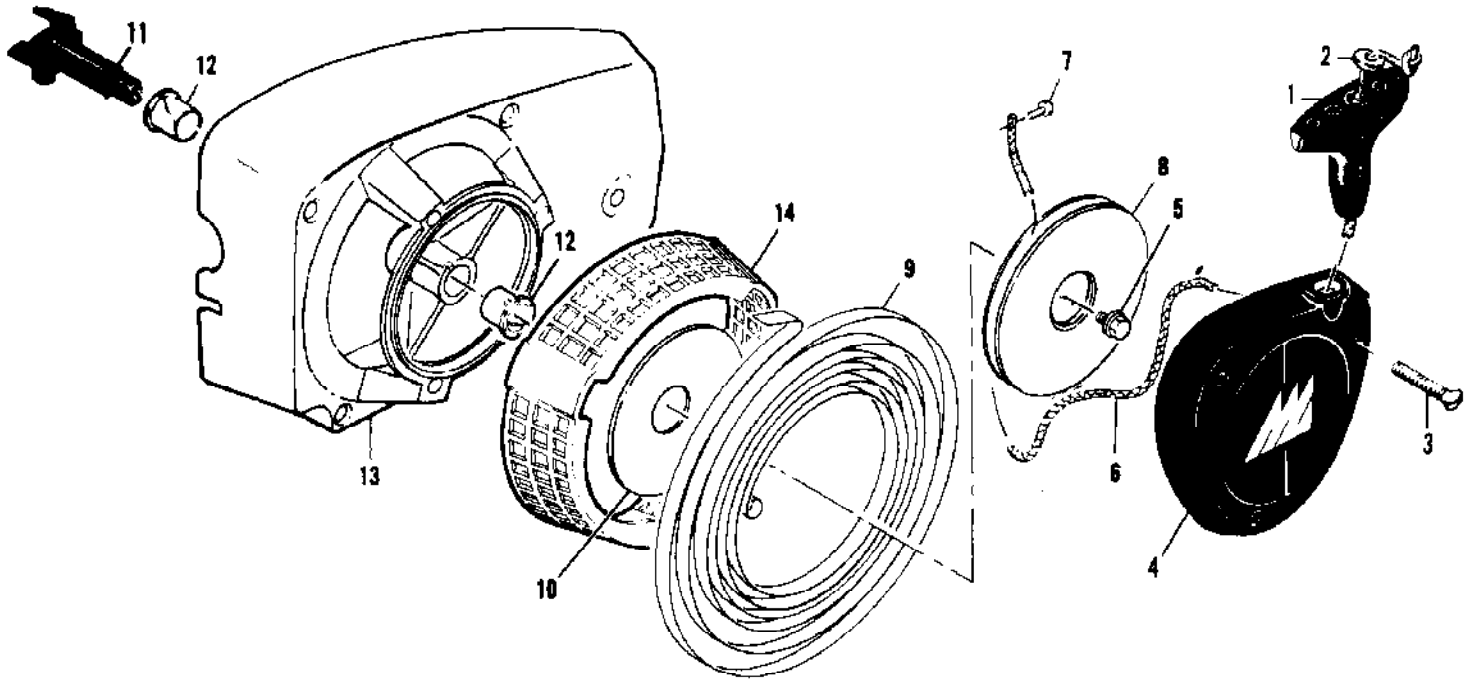

Ref #	Part Number	Qty	Description
	88150	1	Housing Asy - Fan
	87667	1	Housing Asy - Fan
1	91255	1	Kit - Starter handle
2	105490	1	Washer
3	110646	3	Screw - Oval hd 8-32 x 1-1/8
4	88351	1	Cover - Starter
4	87672	1	Cover - Starter
5	110341	1	Screw - Hx hd 10-24 x 1/2
6	68162	1	Rope - Starter
7	110470	1	Rivet - Rope
8	85122	1	Drum - Starter
9	87680	1	Spring - Rewind
10	86053	1	Shield - Spring
11	83748	1	Shaft - Starter
12	57535	2	Bushing - Starter
13	87693	1	Kit - Fan Housing
14	87674	1	Guard - Sawdust
13	89605	1	Housing - Fan