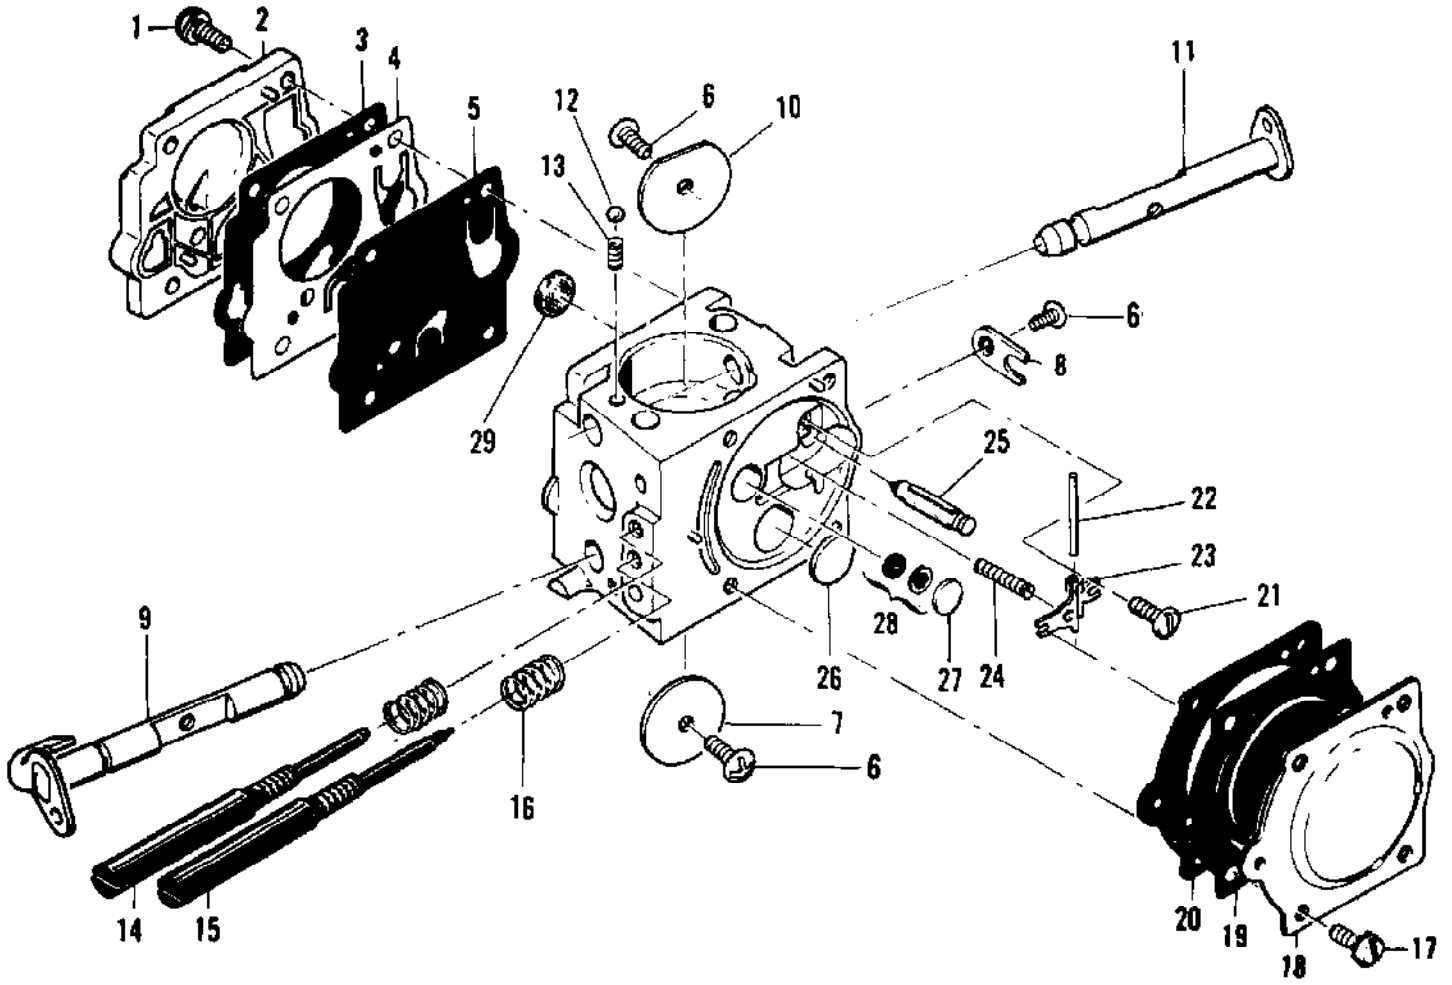

Ref #	Part Number	Qty	Description
	91121	1	Carburetor Asy (HS 165A)
1	52933	4	Screw - Pump cover
2	66628	1	Cover - Pump
3	66629	1	Gasket - Pump cover
4	66630	1	Diaphragm - Fuel pump
5	48780	1	Screw - Throttle shaft clip
6	66646	1	Clip - Throttle shaft
7	48780	1	Screw - Throttle plate
8	51720	1	Plate - Throttle
9	87922	1	Shaft Asy - Throttle
10	67136	1	Spring - Throttle shaft
11	65856	1	Plate - Choke
12	83725	1	Shaft Asy - Choke
13	100071	1	Ball - Choke friction
14	48759	1	Spring - Choke friction
15	88768	1	Needle - Idle mixture
16	66626	1	Spring - Idle
17	51721	4	Screw -Diaphragm cover
18	83724	1	Cover - Diaphragm
19	66632	1	Diaphragm - Metering
20	66633	1	Gasket - Diaphragm
21	66644	1	Screw - Inlet lever pin
22	66636	1	Pin - Inlet lever
23	66638	1	Lever - Inlet
24	66404	1	Spring - Inlet lever
25	66637	1	Needle - Inlet
26	66623	1	Screen - Fuel inlet
27	88771	1	Jet - H/S fuel (029)
	88772	Alt	Jet - H/S fuel (028)
	88781	Alt	Jet - H/S fuel (027)
28	52928	1	Plug - Cup
29	66622	1	Plug - Welch
	88774		Set - Gasket
	88776		Set - Gasket & Diaphragm
	88775		Kit - Repair

Ref #	Part Number	Qty	Description
	87666	1	Carburetor - Walbro SDC 44
1	67501	4	Screw - Pump cover
2	83760	1	Cover - Pump
3	67495	1	Gasket - Cover
4	67498	1	Diaphragm - Check valve
5	83114	1	Diaphragm - Fuel pump
6	47690	3	Screw - Plate
7	83762	1	Plate - Throttle
8	67489	1	Clip - Shaft
9	67486	1	Shaft Asy - Throttle
10	67490	1	Plate - Choke
11	67488	1	Shaft Asy - Choke
12	100302	1	Ball - Choke friction
13	67504	1	Spring - Choke
14	87915	1	Needle - High speed
15	87916	1	Needle - Idle
16	67502	2	Spring - Needle
17	70798	4	Screw - Diaphragm cover
18	83761	1	Cover - Diaphragm
19	67499	1	Diaphragm - Metering
20	67496	1	Gasket - Diaphragm
21	67500	1	Screw - Lever pin
22	67508	1	Pin - Lever
23	67509	1	Lever - Metering
24	67503	1	Spring - Lever
25	67491	1	Valve - Needle
26	71690	1	Plug - 3/8
27	69506	1	Plug - 5/16
28	83758	1	Kit - Valve & Seat Asy
29	67507	1	Screen - Fuel