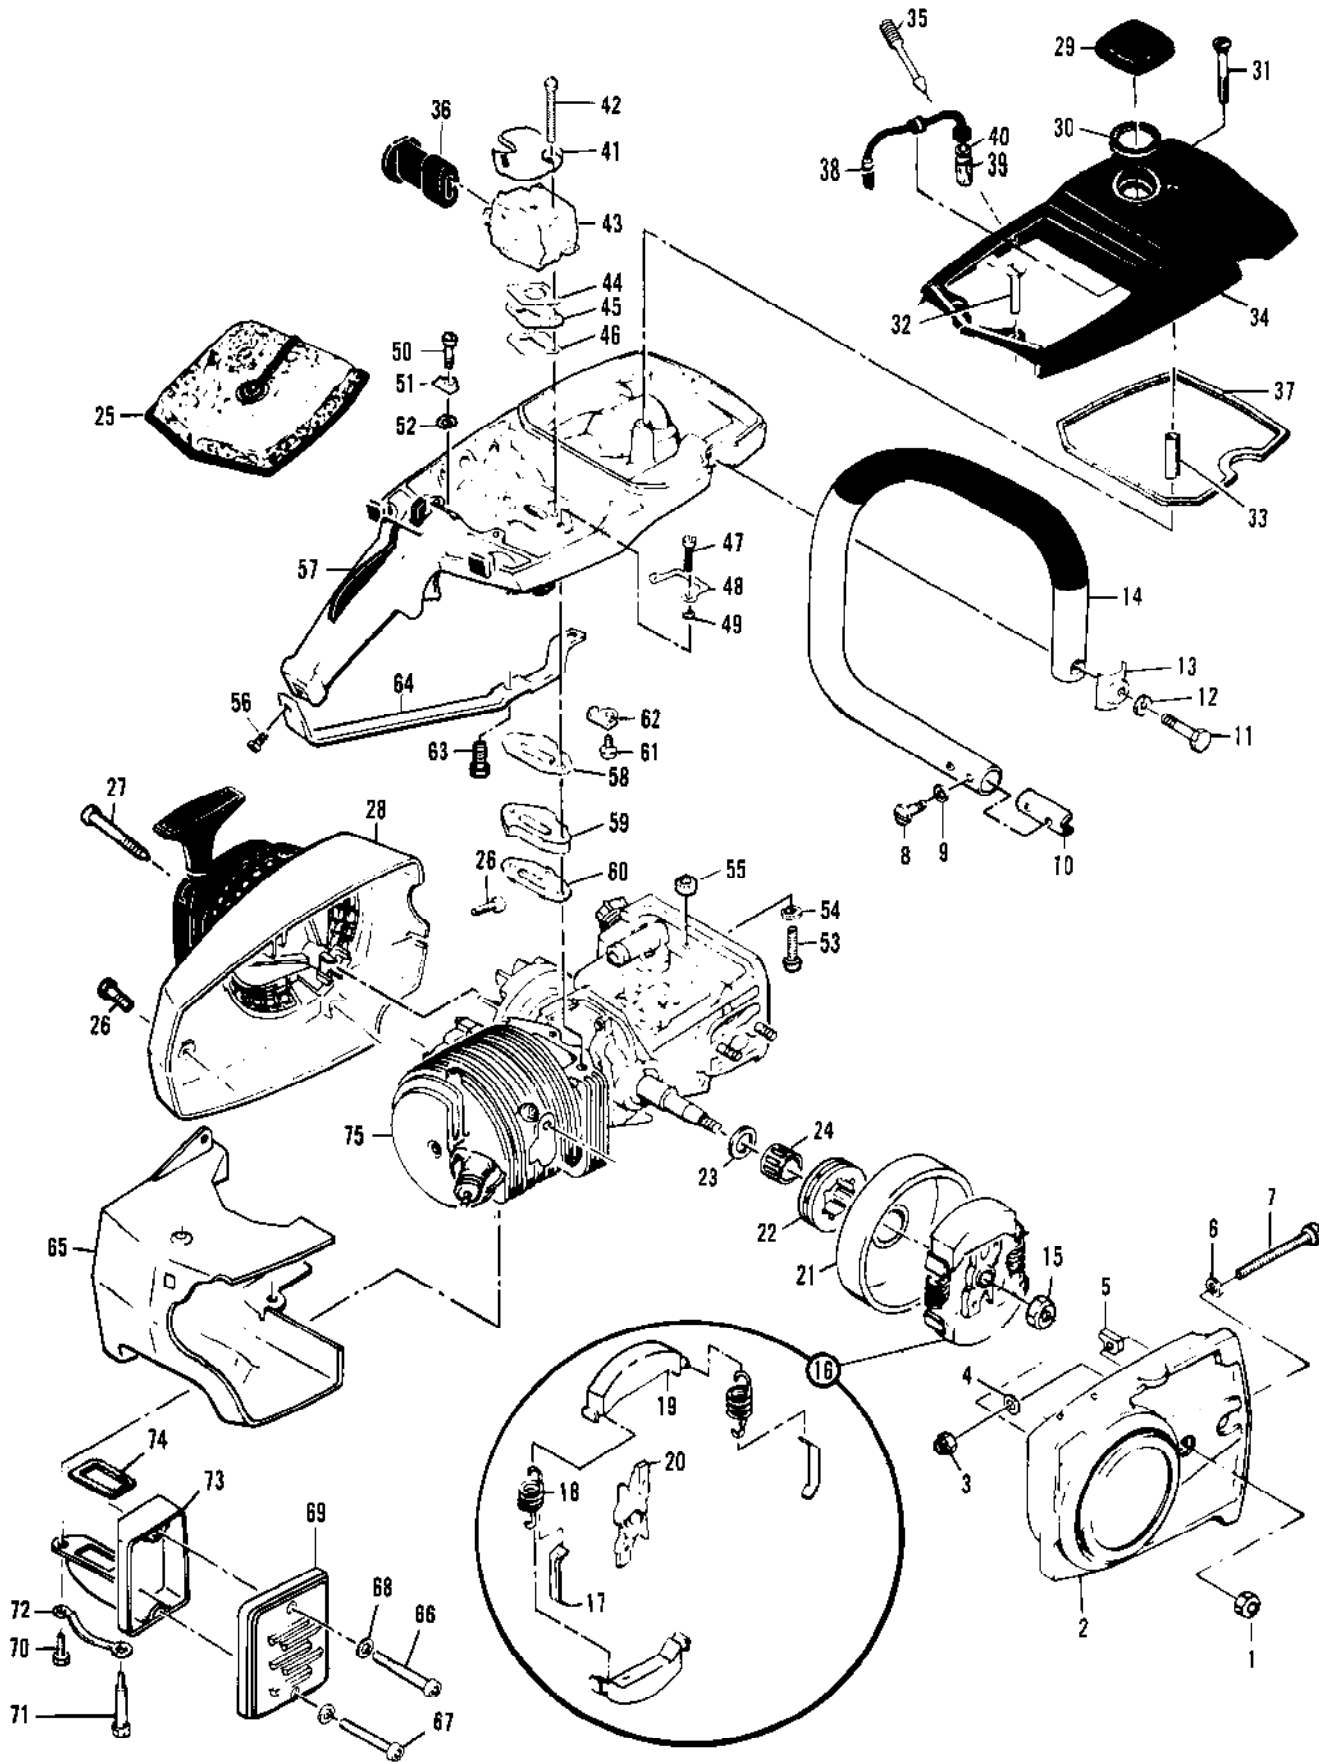

Ref #	Part Number	Qty	Description
	87666	1	Carburetor - Walbro SDC 44
1	67501	4	Screw - Pump cover
2	83760	1	Cover - Pump
3	67495	1	Gasket - Cover
4	67498	1	Diaphragm - Check valve
5	83114	1	Diaphragm - Fuel pump
6	47690	3	Screw - Plate
7	83762	1	Plate - Throttle
8	67489	1	Clip - Shaft
9	67486	1	Shaft Asy - Throttle
10	67490	1	Plate - Choke
11	67488	1	Shaft Asy - Choke
12	100302	1	Ball - Choke friction
13	67504	1	Spring - Choke
14	87915	1	Needle - High speed
15	87916	1	Needle - Idle
16	67502	2	Spring - Needle
17	70798	4	Screw - Diaphragm cover
18	83761	1	Cover - Diaphragm
19	67499	1	Diaphragm - Metering
20	67496	1	Gasket - Diaphragm
21	67500	1	Screw - Lever pin
22	67508	1	Pin - Lever
23	67509	1	Lever - Metering
24	67503	1	Spring - Lever
25	67491	1	Valve - Needle
26	71690	1	Plug - 3/8
27	69506	1	Plug - 5/16
28	83758	1	Kit - Valve & Seat Asy
29	67507	1	Screen - Fuel

Ref #	Part Number	Qty	Description
1	89320	1	Insert - Handle grip
2	110893	1	Plug - Tapered cap
3	89611A	1	Kit - Fuel Tank/control
3	84183A	1	Kit - Fuel Tank/control
4	110378	1	Pin - Roll 3/16 x 15/16
5	92152	1	Spring - Trigger
6	92151	1	Trigger - Throttle
7	105654	1	Pin - Roll 1/8 x 7/8
8	92154	1	Spring - Trigger release
9	92153	1	Release - Trigger
10	110706	1	Screw - Fil hd 8-18 x 1/2
11	62973A	1	Wire Asy - Stop switch
12	62451	1	Control - Switch
13	62950A	1	Base - Switch
14	68846	1	Button - Switch
15	110668	1	Screw - Fil hd 8-36 x 5/8
16	87178	1	Spring - Throttle return
17	88796	1	Trigger
18	85451	1	Latch Asy - Throttle
19	85107	1	Rod - Throttle
20	68522A	1	Seal - Throttle rod
21	105673	2	Pin - Roll 3/32 x 9/16
22	69041	1	Button - Choke
23	105614	1	"O" Ring
24	69042	1	Rod - Choke
25	69043	1	Snubber - Rod
26	69564	1	Seal - Airbox