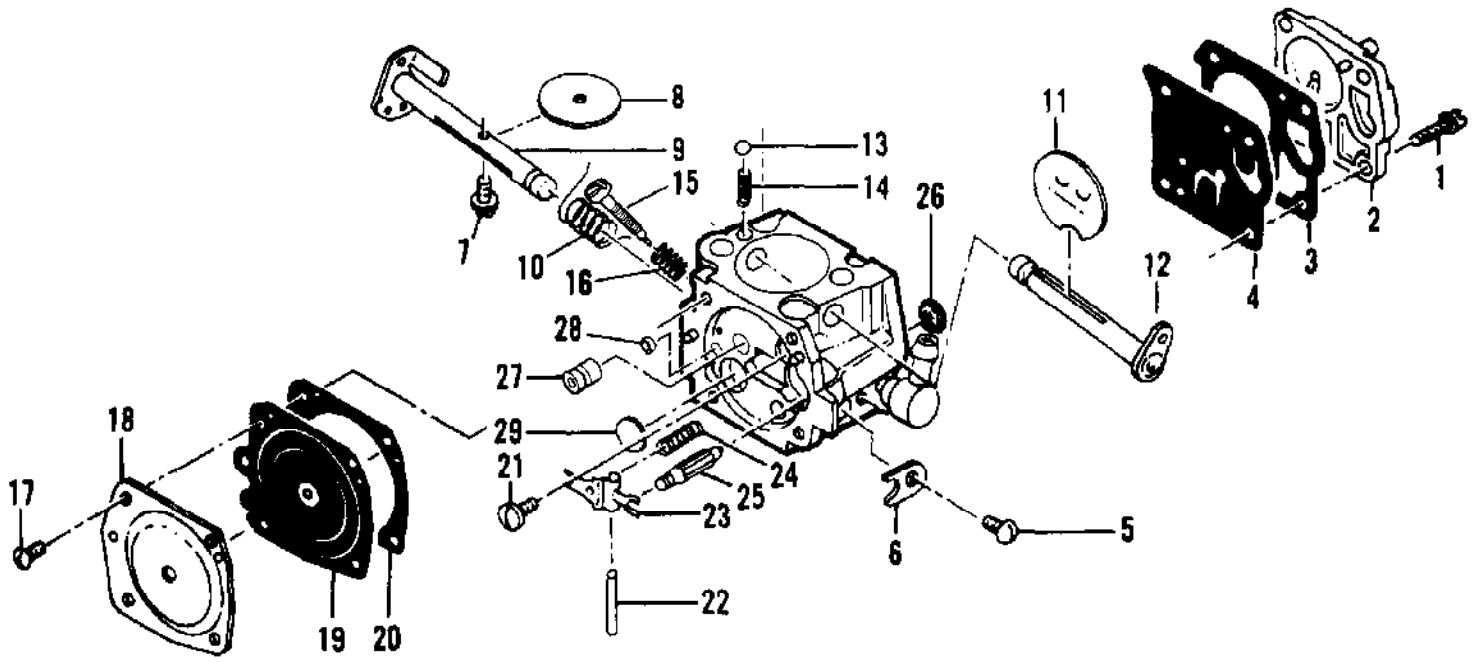

Ref #	Part Number	Qty	Description
	91121	1	Carburetor Asy (HS 165A)
1	52933	4	Screw - Pump cover
2	66628	1	Cover - Pump
3	66629	1	Gasket - Pump cover
4	66630	1	Diaphragm - Fuel pump
5	48780	1	Screw - Throttle shaft clip
6	66646	1	Clip - Throttle shaft
7	48780	1	Screw - Throttle plate
8	51720	1	Plate - Throttle
9	87922	1	Shaft Asy - Throttle
10	67136	1	Spring - Throttle shaft
11	65856	1	Plate - Choke
12	83725	1	Shaft Asy - Choke
13	100071	1	Ball - Choke friction
14	48759	1	Spring - Choke friction
15	88768	1	Needle - Idle mixture
16	66626	1	Spring - Idle
17	51721	4	Screw -Diaphragm cover
18	83724	1	Cover - Diaphragm
19	66632	1	Diaphragm - Metering
20	66633	1	Gasket - Diaphragm
21	66644	1	Screw - Inlet lever pin
22	66636	1	Pin - Inlet lever
23	66638	1	Lever - Inlet
24	66404	1	Spring - Inlet lever
25	66637	1	Needle - Inlet
26	66623	1	Screen - Fuel inlet
27	88771	1	Jet - H/S fuel (029)
	88772	Alt	Jet - H/S fuel (028)
	88781	Alt	Jet - H/S fuel (027)
28	52928	1	Plug - Cup
29	66622	1	Plug - Welch
	88774		Set - Gasket
	88776		Set - Gasket & Diaphragm
	88775		Kit - Repair

Ref #	Part Number	Qty	Description
	87666	1	Carburetor - Walbro SDC 44
1	67501	4	Screw - Pump cover
2	83760	1	Cover - Pump
3	67495	1	Gasket - Cover
4	67498	1	Diaphragm - Check valve
5	83114	1	Diaphragm - Fuel pump
6	47690	3	Screw - Plate
7	83762	1	Plate - Throttle
8	67489	1	Clip - Shaft
9	67486	1	Shaft Asy - Throttle
10	67490	1	Plate - Choke
11	67488	1	Shaft Asy - Choke
12	100302	1	Ball - Choke friction
13	67504	1	Spring - Choke
14	87915	1	Needle - High speed
15	87916	1	Needle - Idle
16	67502	2	Spring - Needle
17	70798	4	Screw - Diaphragm cover
18	83761	1	Cover - Diaphragm
19	67499	1	Diaphragm - Metering
20	67496	1	Gasket - Diaphragm
21	67500	1	Screw - Lever pin
22	67508	1	Pin - Lever
23	67509	1	Lever - Metering
24	67503	1	Spring - Lever
25	67491	1	Valve - Needle
26	71690	1	Plug - 3/8
27	69506	1	Plug - 5/16
28	83758	1	Kit - Valve & Seat Asy
29	67507	1	Screen - Fuel