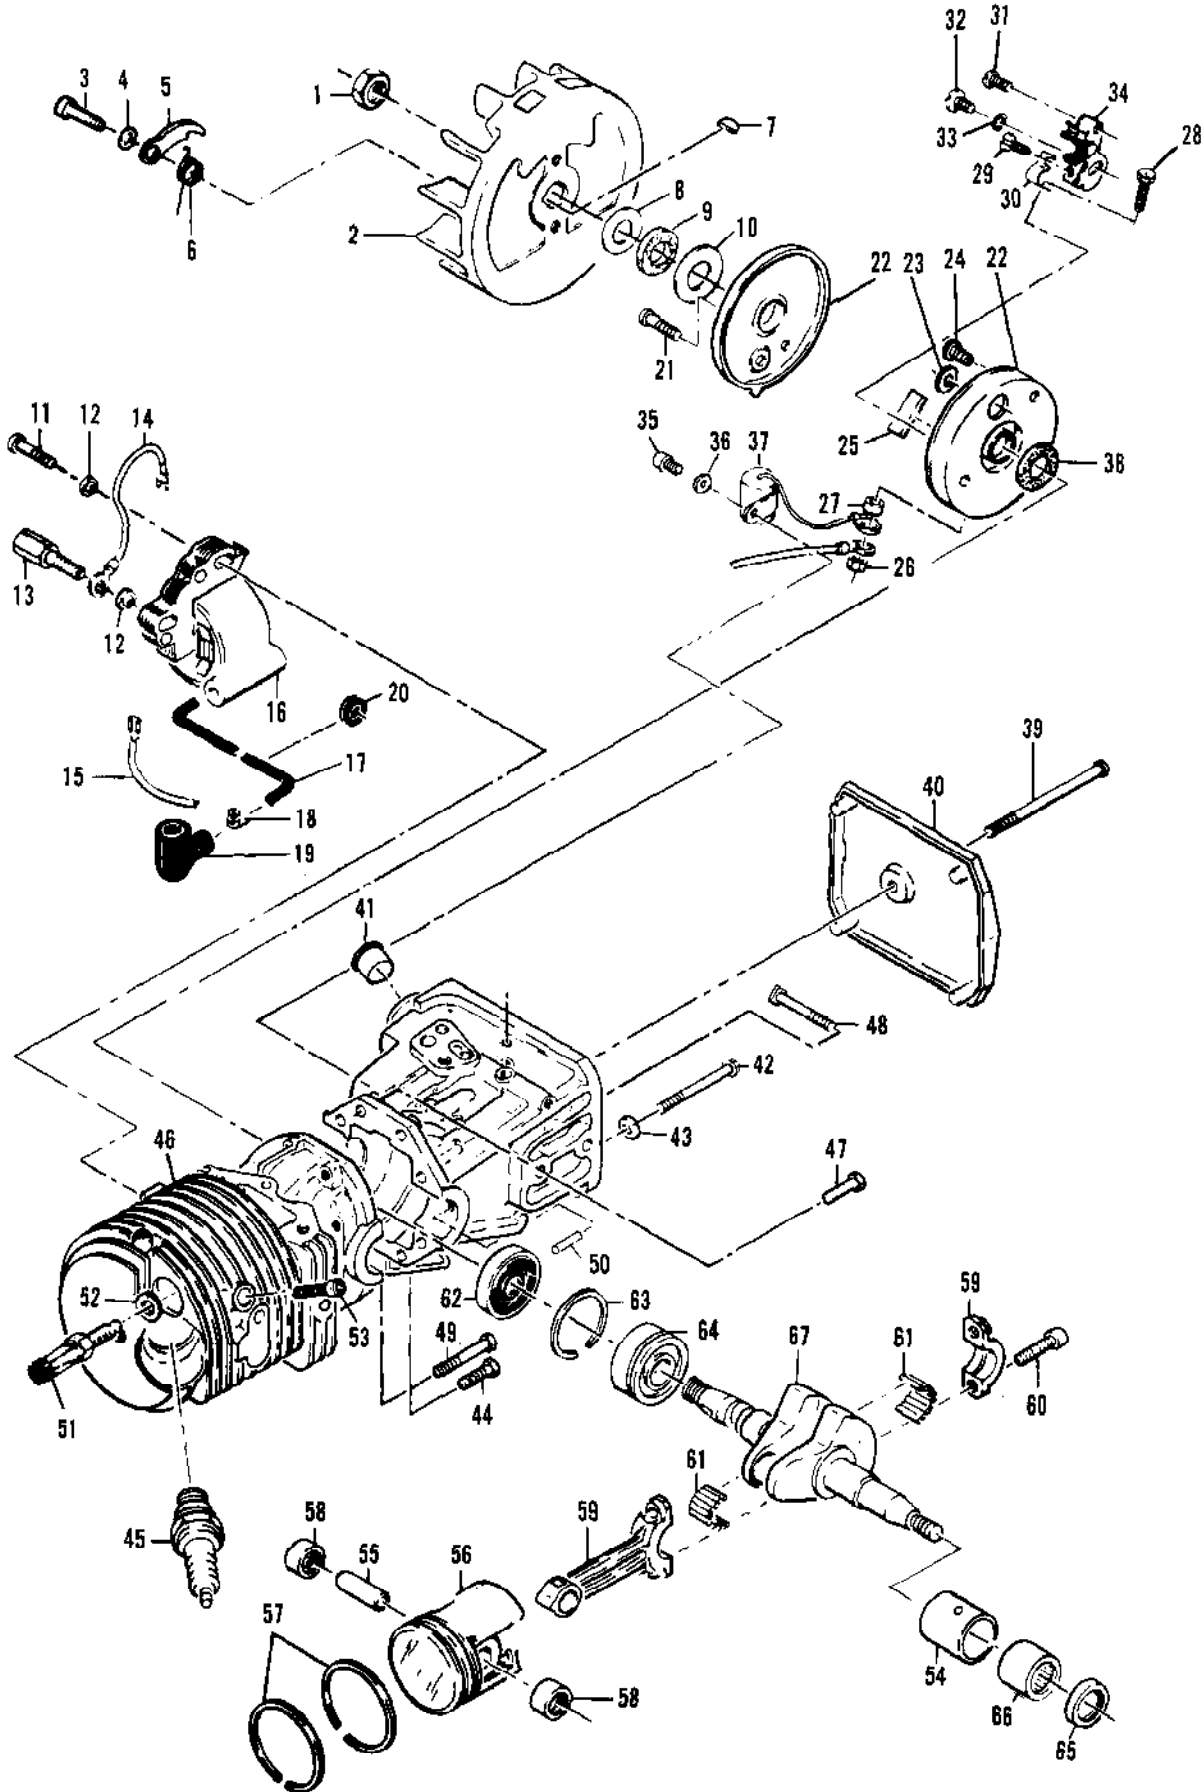

Ref #	Part Number	Qty	Description
1	110703	1	Nut - Hx 3/8-24
2	86068	1	Flywheel
3	88804	2	Screw - Pawl pivot
4	83241	2	Washer - Special
5	67546	2	Pawl - Starter
6	67545	2	Spring - Pawl
7	100106	1	Key - Woodruff
8	67057	1	Washer - Thrust
9	67056	1	Seal - Breaker box cover
10	67054	1	Washer - Thrust
11	110127	1	Screw - Hx hd 10-24 x 7/8 (SEMS)
12	100002	2	Washer - #10
13	83512	1	Stud - Special
14	84686	1	Wire Asy - Ground
15	69344	1	Wire Asy - Primary
16	87246A	1	Coil & Lamination
17	50120	1	Wire Asy - Spark plug
18	55061	1	Connector
19	85758	1	Boot
20	100268	1	Grommet
21	110584	1	Screw - Pan hd 8-32 x 3/4
22	91852	1	Kit - Breaker Box & Cover
23	91838	1	Washer
24	110489	1	Screw - Pan hd 6-82 x 7/16
25	54184	1	Wiper - Cam
26	100298	1	Nut - Hx 6-32
27	62365	1	Spacer - Breaker
28	110346	1	Screw - Hx hd 6-32 x 3/4
29	110706	1	Screw - Pan hd 8-18 x 1/2
30	83126	1	Strap - Conduction
31	110811		Screw - Pan hd 8-32 x 3/8
32	110969	1	Screw - Hx hd 8-32 x 1/2
33	105976	1	Washer - #8
34	88808	1	Breaker Asy
35	110338	1	Screw - Hx hd 8-32 x 1/2
36	100080	1	Washer - #8
37	85358	1	Condenser
38	67051	1	Seal - Breaker box
39	110291	1	Screw - Pan hd 10-24 x 2-5/8 (D)
40	83353	1	Cover - Oil tank (D)
41	110892	1	Cap - Dust
42	62105	4	Screw Asy - Sealing
43	62842	4	Washer - Sealing
44	110288	1	Screw - Hx hd 8-32 x 3/4
45	63432	1	Spark Plug
46	89890	1	Crankcase Asy
47	110288	2	Screw - Hx hd 8-32 x 3/4
48	62065	2	Bolt - Bar mounting
49	110618	1	Screw - Hx hd 8-32 x 1-3/4
50	110851	1	Pin - Dowel
51	87866	1	Valve - DSP
52	85505	1	Washer - Valve
53	110681	1	Screw - Skt hd 10-24 x 1/4
54	87152	1	Insert - Bearing
55	69020	1	Pin - Piston