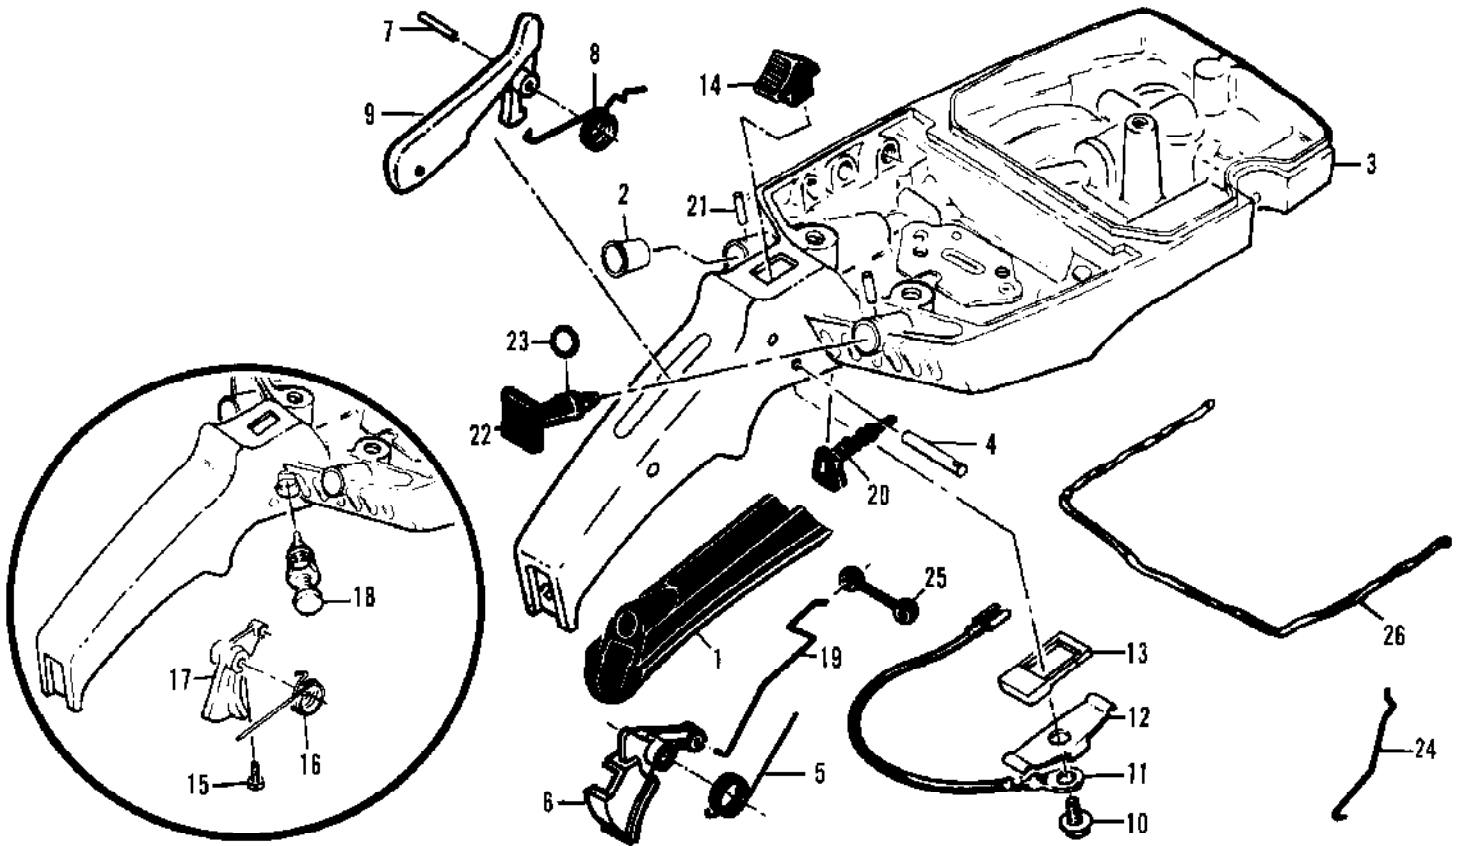

Ref #	Part Number	Qty	Description
1	89320	1	Insert - Handle grip
2	110893	1	Plug - Tapered cap
3	89611A	1	Kit - Fuel Tank/control
3	84183A	1	Kit - Fuel Tank/control
4	110378	1	Pin - Roll 3/16 x 15/16
5	92152	1	Spring - Trigger
6	92151	1	Trigger - Throttle
7	105654	1	Pin - Roll 1/8 x 7/8
8	92154	1	Spring - Trigger release
9	92153	1	Release - Trigger
10	110706	1	Screw - Fil hd 8-18 x 1/2
11	62973A	1	Wire Asy - Stop switch
12	62451	1	Control - Switch
13	62950A	1	Base - Switch
14	68846	1	Button - Switch
15	110668	1	Screw - Fil hd 8-36 x 5/8
16	87178	1	Spring - Throttle return
17	88796	1	Trigger
18	85451	1	Latch Asy - Throttle
19	85107	1	Rod - Throttle
20	68522A	1	Seal - Throttle rod
21	105673	2	Pin - Roll 3/32 x 9/16
22	69041	1	Button - Choke
23	105614	1	"O" Ring
24	69042	1	Rod - Choke
25	69043	1	Snubber - Rod
26	69564	1	Seal - Airbox