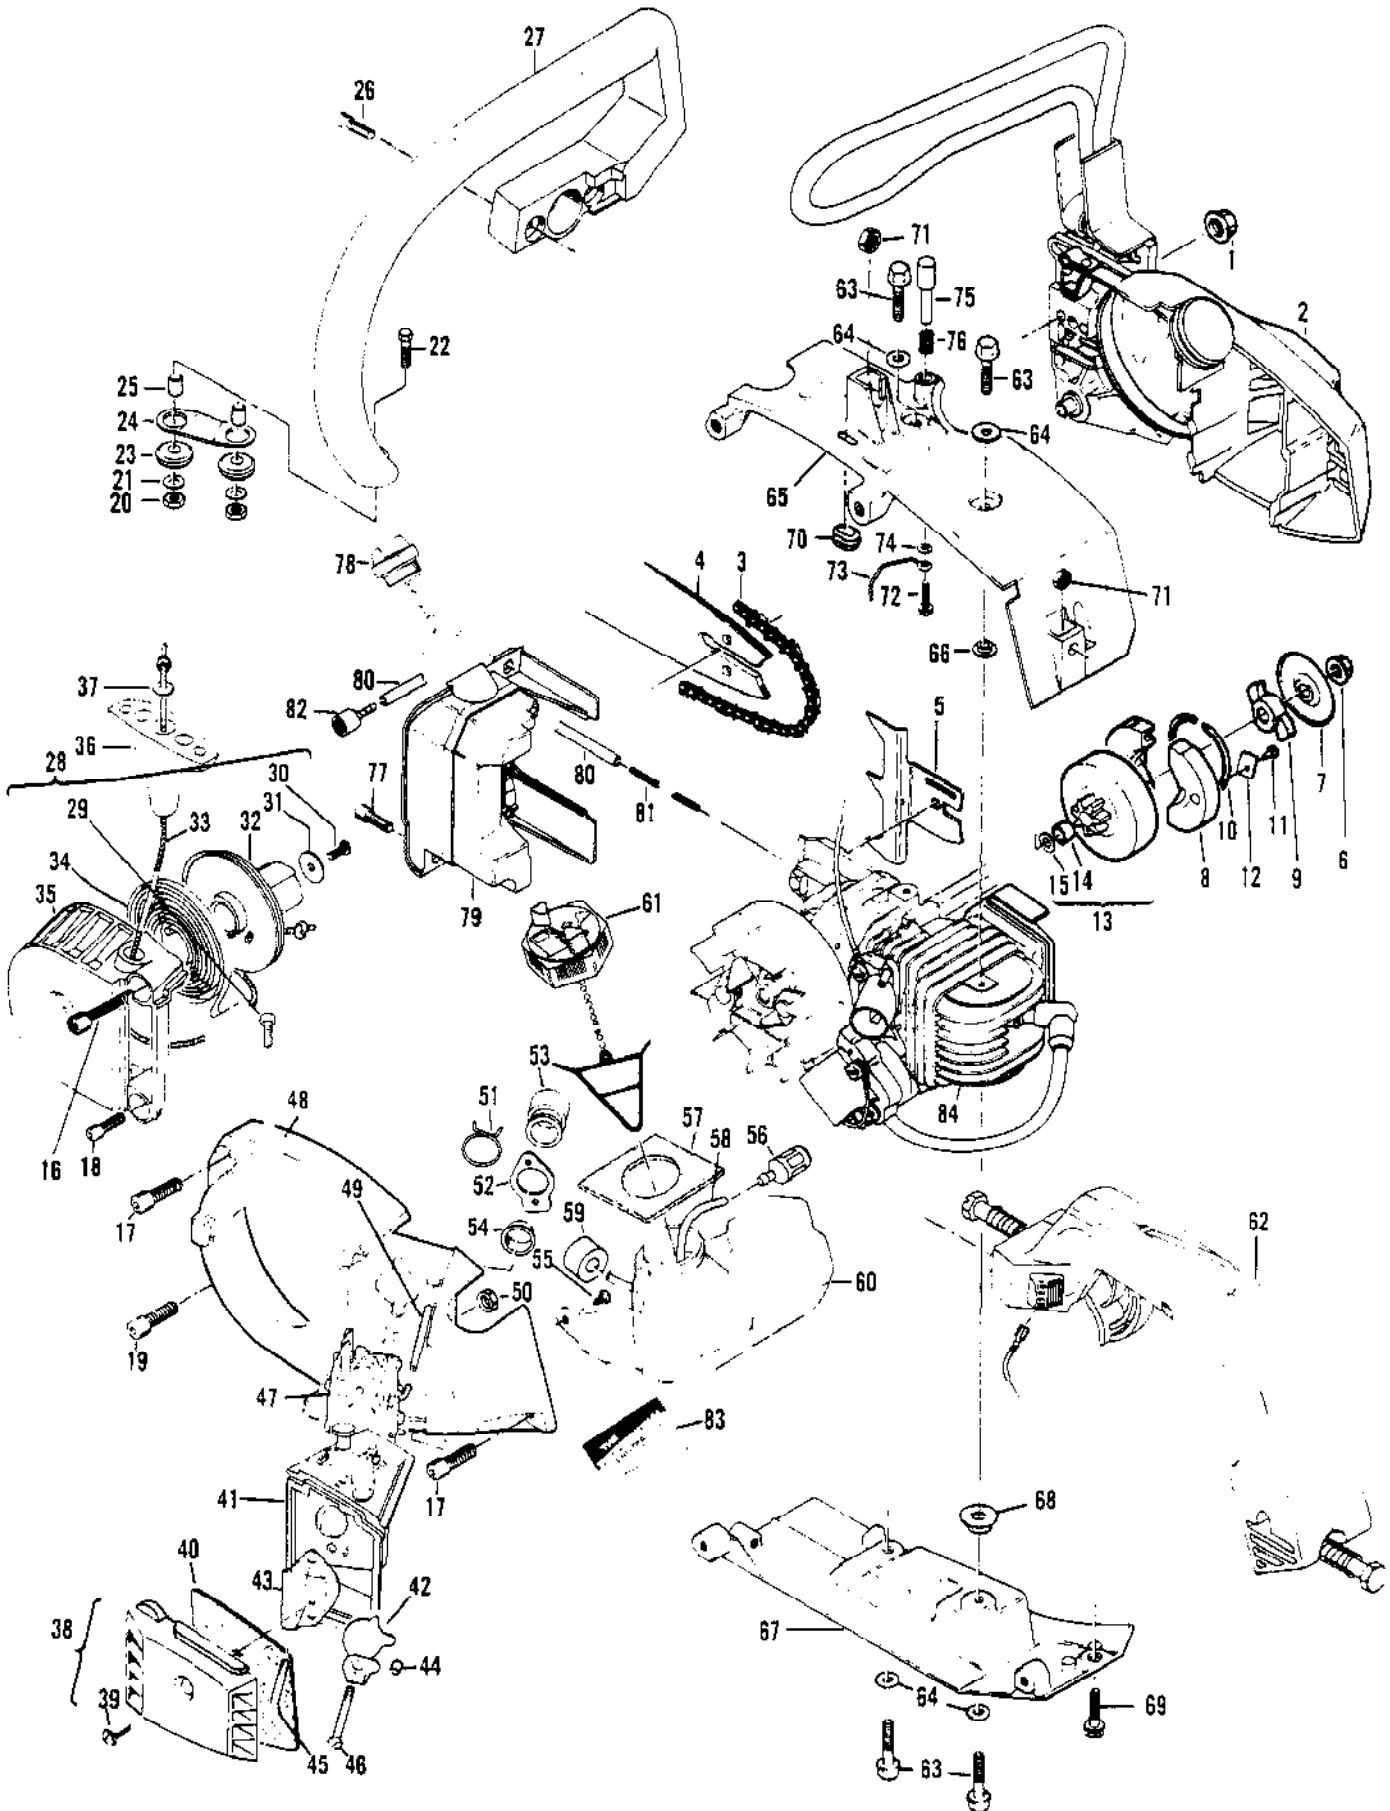

Ref #	Part Number	Qty	Description
	94496	1	Carburetor Assembly (Zama)
1		1	Shaft Asy - Throttle
2		1	Spring - Throttle Return
3		1	Plate - Throttle
4		1	Screw - Plate (M3)
5		1	"E" Ring
6		1	Kit - Diaphragm & Gaskets
7		1	Cover Asy - Pump
8		1	Screw - Idle Speed
9		1	Insert - Friction
10		4	Screw - Pump Cover (M4)
11		1	Needle - Inlet
12		1	Spring - Lever
13		1	Lever - Inlet Needle
14		1	Pin - Lever
15		1	Screw - Lever Pin (M3)
16		1	Diaphragm Asy - Metering
17		1	Cover - Diaphragm
18		4	Screw - Diaphragm Cover (M3)
19		1	Screw - Idle Adjust
20		1	Screw - Main Adjust
21		2	Spring - Needle
22		1	Screen - Filter
23		1	Gasket - Metering Diaphragm
24		1	Welsh Plug
25		1	Orifice - Main Fuel

Ref #	Part Number	Qty	Description
1	216527	1	Lever - Flag Brake
2	216276	1	Screw - Btn hd 1/4-20 x 13/16
3	216542	1	Washer - Lock
4	216541	1	Washer - Plain
5	216256	1	Nut - Brake Handle
6	216267	1	CHAIN BRAKE Assembly
7	216540	1	Screw - Fil hd 8-32 x 5/8
8	94709	1	Band - Brake
9	215758	1	Kit - Latch
10		1	Spring - Compression
11	93602	1	Pivot - Latch
12	214368	1	Bearing - Roller
13	213907	1	Pin - Roller
14	213052	1	Screw - Adjusting
15	110907	1	Ring - Retaining
16	84929	1	Nut - Bar Adjusting
17	105673	1	Pin - Roll 3/32 x 9/16
18	93528A	1	Cover

Ref #	Part Number	Qty	Description
1	216468	2	Bolt - Shoulder
2	93530A	4	Spring - Mount
3	92704	1	Mount
4	94038	1	Hub - Mount
	213230		Handle Assembly
	213231		Handle Assembly
5	111032	A/R	Screw - Pan hd 10-26 x 5/8
6	92704	1	Mount
7	94038	1	Hub - Mount
8	213229	1	Handle - Right Half
9	213224	1	Handle - Long Right
10	213228	1	Handle - Left Half
11	213226	1	Handle - Long Left
12	93310	1	Trigger - Safety
13	93515	1	Spring - Trigger
14	213232	1	Trigger - Throttle
15	213234	1	Wire Assembly - Throttle
16	213233	1	Wire Assembly - Throttle
17	110706	1	Screw - Pan hd 8-18 x 1/2
18	62451	1	Contact - Ignition Switch
19	93505A	1	Wire - Stop Switch
20	94039	1	Wire - Stop Switch
21	68846	1	Button - Stop Switch
24			UNKNOWN