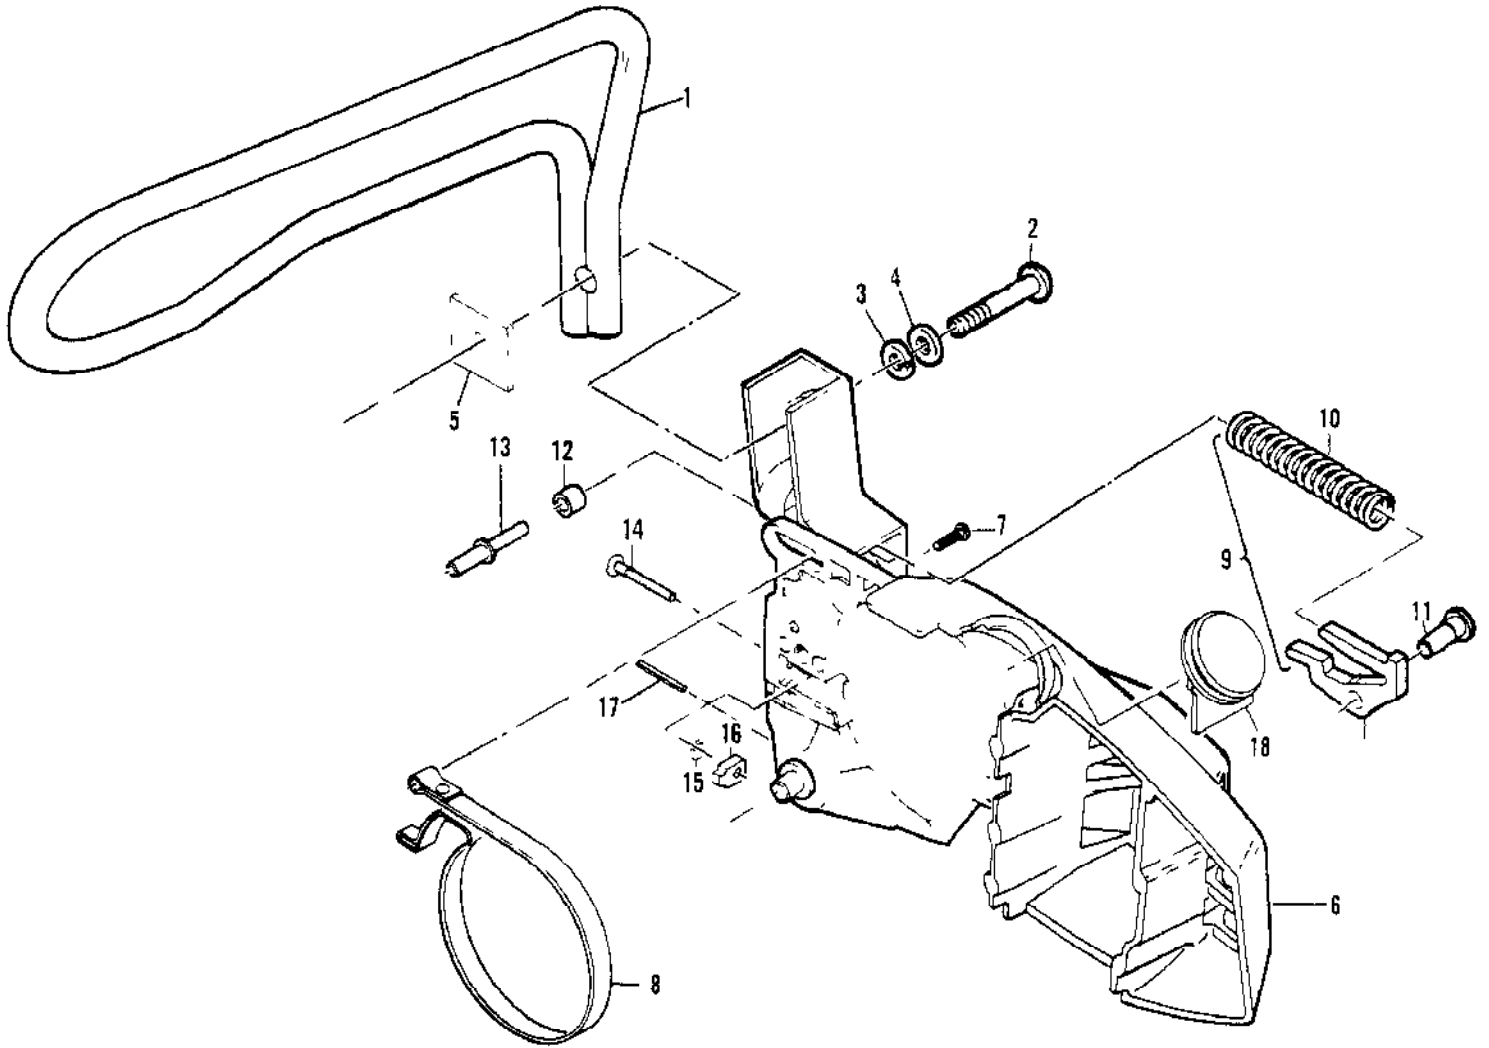

Ref #	Part Number	Qty	Description
	94496	1	Carburetor Assembly (Zama)
1		1	Shaft Asy - Throttle
2		1	Spring - Throttle Return
3		1	Plate - Throttle
4		1	Screw - Plate (M3)
5		1	"E" Ring
6		1	Kit - Diaphragm & Gaskets
7		1	Cover Asy - Pump
8		1	Screw - Idle Speed
9		1	Insert - Friction
10		4	Screw - Pump Cover (M4)
11		1	Needle - Inlet
12		1	Spring - Lever
13		1	Lever - Inlet Needle
14		1	Pin - Lever
15		1	Screw - Lever Pin (M3)
16		1	Diaphragm Asy - Metering
17		1	Cover - Diaphragm
18		4	Screw - Diaphragm Cover (M3)
19		1	Screw - Idle Adjust
20		1	Screw - Main Adjust
21		2	Spring - Needle
22		1	Screen - Filter
23		1	Gasket - Metering Diaphragm
24		1	Welsh Plug
25		1	Orifice - Main Fuel

Ref #	Part Number	Qty	Description
1	216527	1	Lever - Flag Brake
2	216276	1	Screw - Btn hd 1/4-20 x 13/16
3	216542	1	Washer - Lock
4	216541	1	Washer - Plain
5	216256	1	Nut - Brake Handle
6	216267	1	CHAIN BRAKE Assembly
7	216540	1	Screw - Fil hd 8-32 x 5/8
8	94709	1	Band - Brake
9	215758	1	Kit - Latch
10		1	Spring - Compression
11	93602	1	Pivot - Latch
12	214368	1	Bearing - Roller
13	213907	1	Pin - Roller
14	213052	1	Screw - Adjusting
15	110907	1	Ring - Retaining
16	84929	1	Nut - Bar Adjusting
17	105673	1	Pin - Roll 3/32 x 9/16
18	93528A	1	Cover

Ref #	Part Number	Qty	Description
1	216468	2	Bolt - Shoulder
2	93530A	4	Spring - Mount
3	92704	1	Mount
4	94038	1	Hub - Mount
	213230		Handle Assembly
	213231		Handle Assembly
5	111032	A/R	Screw - Pan hd 10-26 x 5/8
6	92704	1	Mount
7	94038	1	Hub - Mount
8	213229	1	Handle - Right Half
9	213224	1	Handle - Long Right
10	213228	1	Handle - Left Half
11	213226	1	Handle - Long Left
12	93310	1	Trigger - Safety
13	93515	1	Spring - Trigger
14	213232	1	Trigger - Throttle
15	213234	1	Wire Assembly - Throttle
16	213233	1	Wire Assembly - Throttle
17	110706	1	Screw - Pan hd 8-18 x 1/2
18	62451	1	Contact - Ignition Switch
19	93505A	1	Wire - Stop Switch
20	94039	1	Wire - Stop Switch
21	68846	1	Button - Stop Switch
24			UNKNOWN