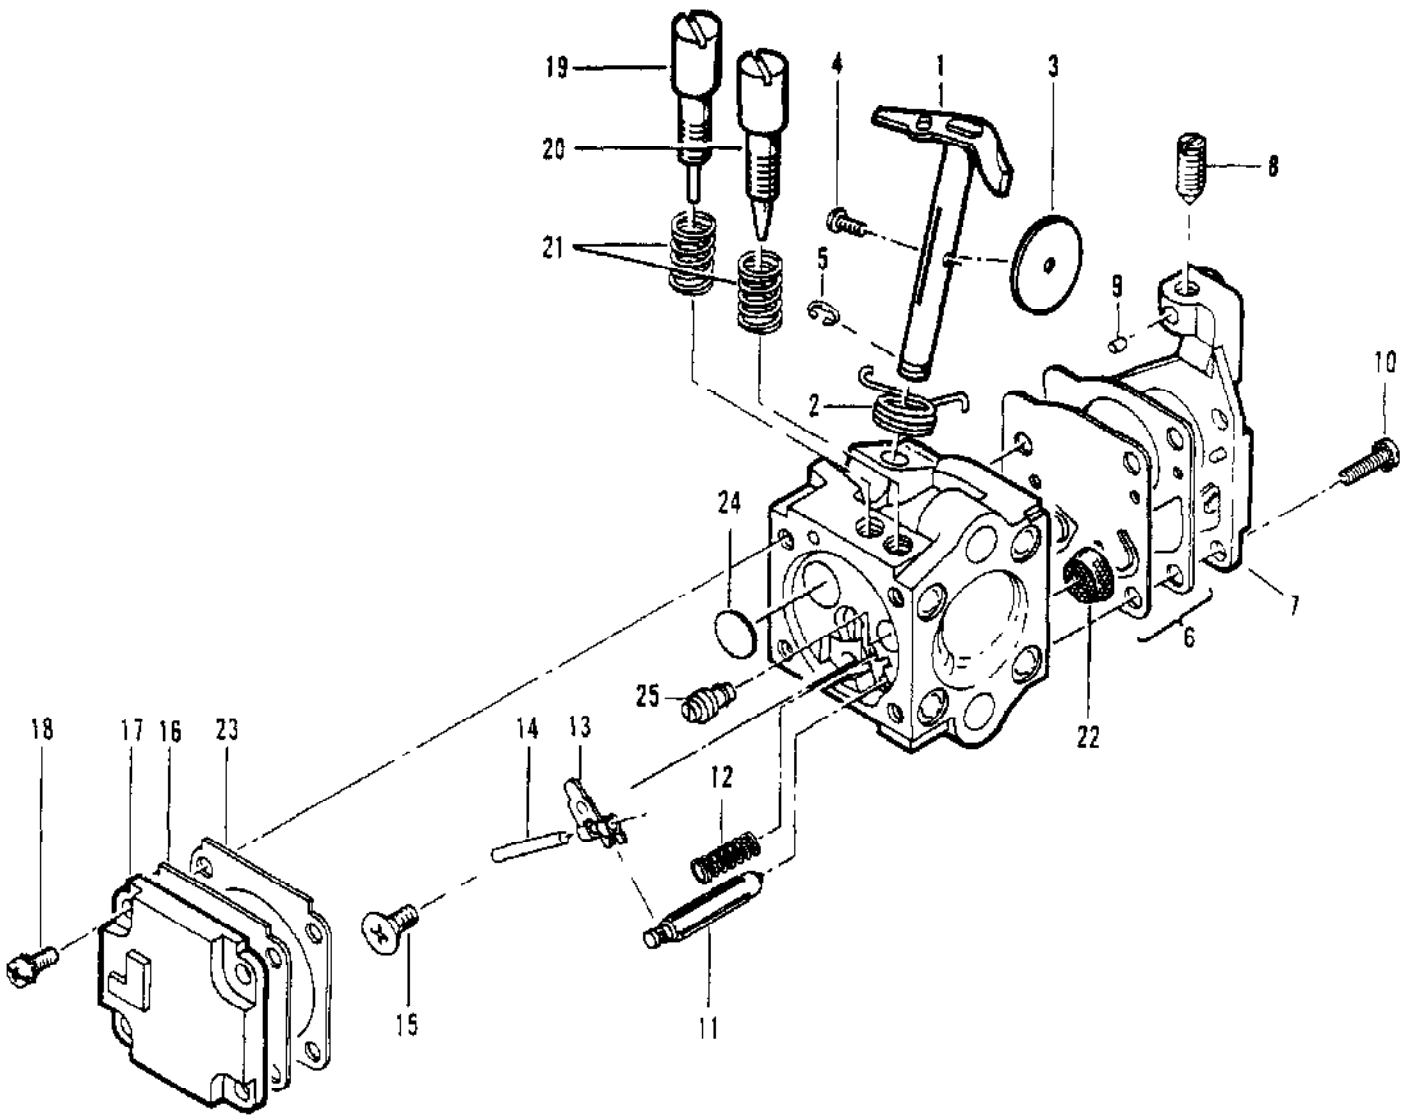

Ref #	Part Number	Qty	Description
	94496	1	Carburetor Assembly (Zama)
1		1	Shaft Asy - Throttle
2		1	Spring - Throttle Return
3		1	Plate - Throttle
4		1	Screw - Plate (M3)
5		1	"E" Ring
6		1	Kit - Diaphragm & Gaskets
7		1	Cover Asy - Pump
8		1	Screw - Idle Speed
9		1	Insert - Friction
10		4	Screw - Pump Cover (M4)
11		1	Needle - Inlet
12		1	Spring - Lever
13		1	Lever - Inlet Needle
14		1	Pin - Lever
15		1	Screw - Lever Pin (M3)
16		1	Diaphragm Asy - Metering
17		1	Cover - Diaphragm
18		4	Screw - Diaphragm Cover (M3)
19		1	Screw - Idle Adjust
20		1	Screw - Main Adjust
21		2	Spring - Needle
22		1	Screen - Filter
23		1	Gasket - Metering Diaphragm
24		1	Welsh Plug
25		1	Orifice - Main Fuel

Ref #	Part Number	Qty	Description
1	216527	1	Lever - Flag Brake
2	216276	1	Screw - Btn hd 1/4-20 x 13/16
3	216542	1	Washer - Lock
4	216541	1	Washer - Plain
5	216256	1	Nut - Brake Handle
6	216267	1	CHAIN BRAKE Assembly
7	216540	1	Screw - Fil hd 8-32 x 5/8
8	94709	1	Band - Brake
9	215758	1	Kit - Latch
10		1	Spring - Compression
11	93602	1	Pivot - Latch
12	214368	1	Bearing - Roller
13	213907	1	Pin - Roller
14	213052	1	Screw - Adjusting
15	110907	1	Ring - Retaining
16	84929	1	Nut - Bar Adjusting
17	105673	1	Pin - Roll 3/32 x 9/16
18	93528A	1	Cover

Ref #	Part Number	Qty	Description
1	216468	2	Bolt - Shoulder
2	93530A	4	Spring - Mount
3	92704	1	Mount
4	94038	1	Hub - Mount
	213230		Handle Assembly
	213231		Handle Assembly
5	111032	A/R	Screw - Pan hd 10-26 x 5/8
6	92704	1	Mount
7	94038	1	Hub - Mount
8	213229	1	Handle - Right Half
9	213224	1	Handle - Long Right
10	213228	1	Handle - Left Half
11	213226	1	Handle - Long Left
12	93310	1	Trigger - Safety
13	93515	1	Spring - Trigger
14	213232	1	Trigger - Throttle
15	213234	1	Wire Assembly - Throttle
16	213233	1	Wire Assembly - Throttle
17	110706	1	Screw - Pan hd 8-18 x 1/2
18	62451	1	Contact - Ignition Switch
19	93505A	1	Wire - Stop Switch
20	94039	1	Wire - Stop Switch
21	68846	1	Button - Stop Switch
24			UNKNOWN