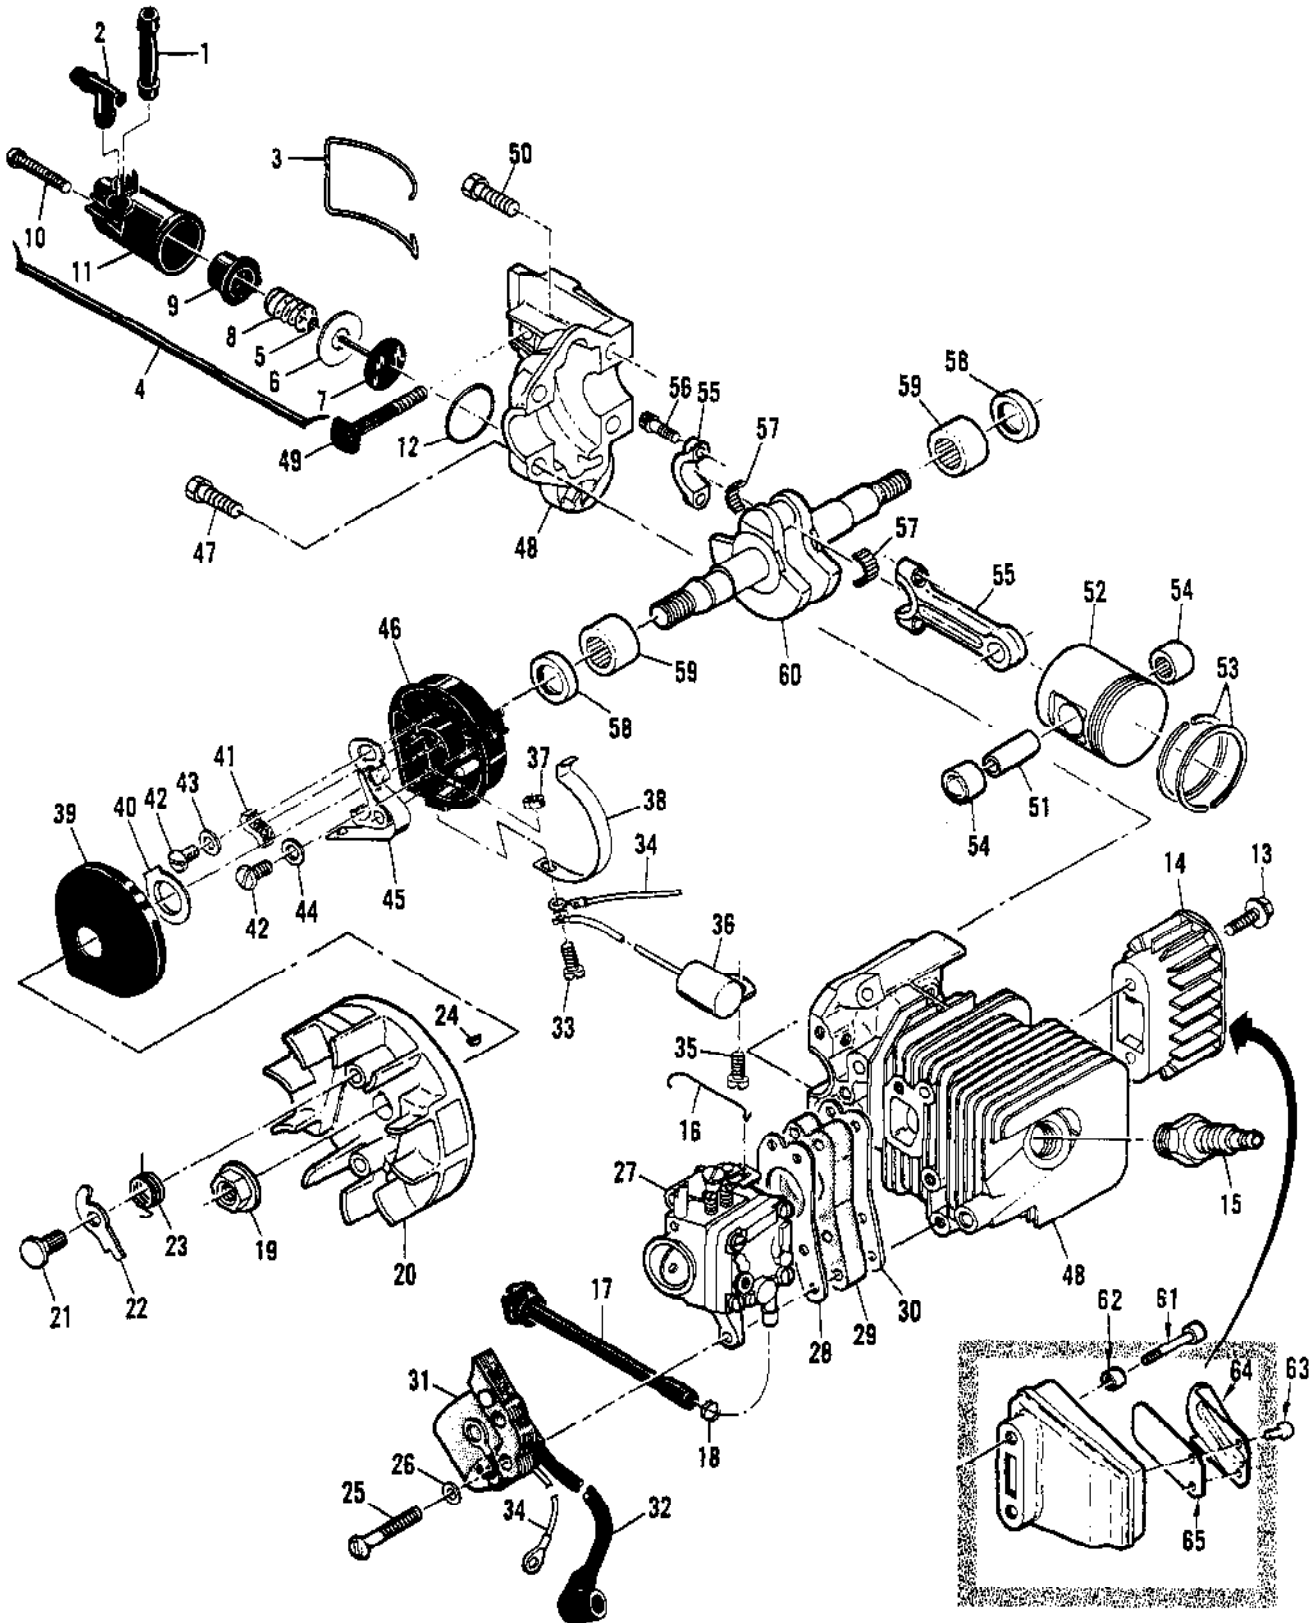

Ref #	Part Number	Qty	Description
1	83898	1	Connector - Outlet
2	84613	1	Connector - Pump
3	83896	1	Ball - Mounting
4	83886	1	Pump Assy - Pulse
5	105603	1	"O" Ring
6	85769	1	Ring - Pump piston
7	85768	1	Piston Assy - Pump
8	83891	1	Spring - Pump
9	83890	1	Sleeve - Pump
10	110651	1	Screw - Adjustment
11	83887	1	Body Assy - Pump
12	110653	1	"O" Ring
13	110746	2	Screw - Hex hd 10-24 x 1/2
14	83947	1	Stack - Exhaust
15	63097	1	Spark Plug - AC CS 45T
16	89274	1	Rod - Throttle
17	83904	1	Hose - Fuel
18	87826	1	Clamp - Hose
19	101391	1	Nut - Hex 3/8-24
20	69806	1	Flywheel & Pawl Assy
21	69102	2	Pin - Pawl
22	69103	2	Pawl - Starter
23	67814	2	Spring - Pawl
24	103879	1	Key - Woodruff
25	110586	3	Screw - Pan hd 8-32 x 1-3/4
26	100080	3	Washer - #8
27			Carburetor Assy See "Carburetor" illustration and parts list.
28	68197	1	Gasket - Carburetor
29	68195	1	Insulator - Carburetor
30	68196	1	Gasket - Insulator
31	84957	1	Coil & Lamination Assy
32	50120	1	Wire Assy - Spark plug
33	110364	1	Screw - Pan hd 6-32 x 5/8
34	69344	1	Wire Assy - Coil
35	110041	1	Screw - Pan hd 8-32 x 1/2 s/t
36	85358	1	Condenser
37	100035	1	Nut - Hex 6-32
38	84502	1	Connector - Stop switch
39	67841	1	Cover - Breaker box
40	69323	1	Seal - Breaker box
41	54184	1	Wiper - Cam
42	110041	2	Screw - Pan hd 8-32 x 1/2 s/t
43	69322	1	Washer - Special
44	105976	1	Washer - #8
45	84514	1	Breaker Assy
46	84505	1	Box - Breaker
47	110639	2	Screw - Hex hd 12-24 x 1
48	84984	1	Crankcase Assy
49	83856	1	Bolt - Bar mounting
50	110639	2	Screw - Hex hd 12-24 x 1
51	66867	1	Pin - Piston
52	84981	1	Piston Assy
53	87164	1	Ring Set - Piston
54	110538	2	Bearing - Needle