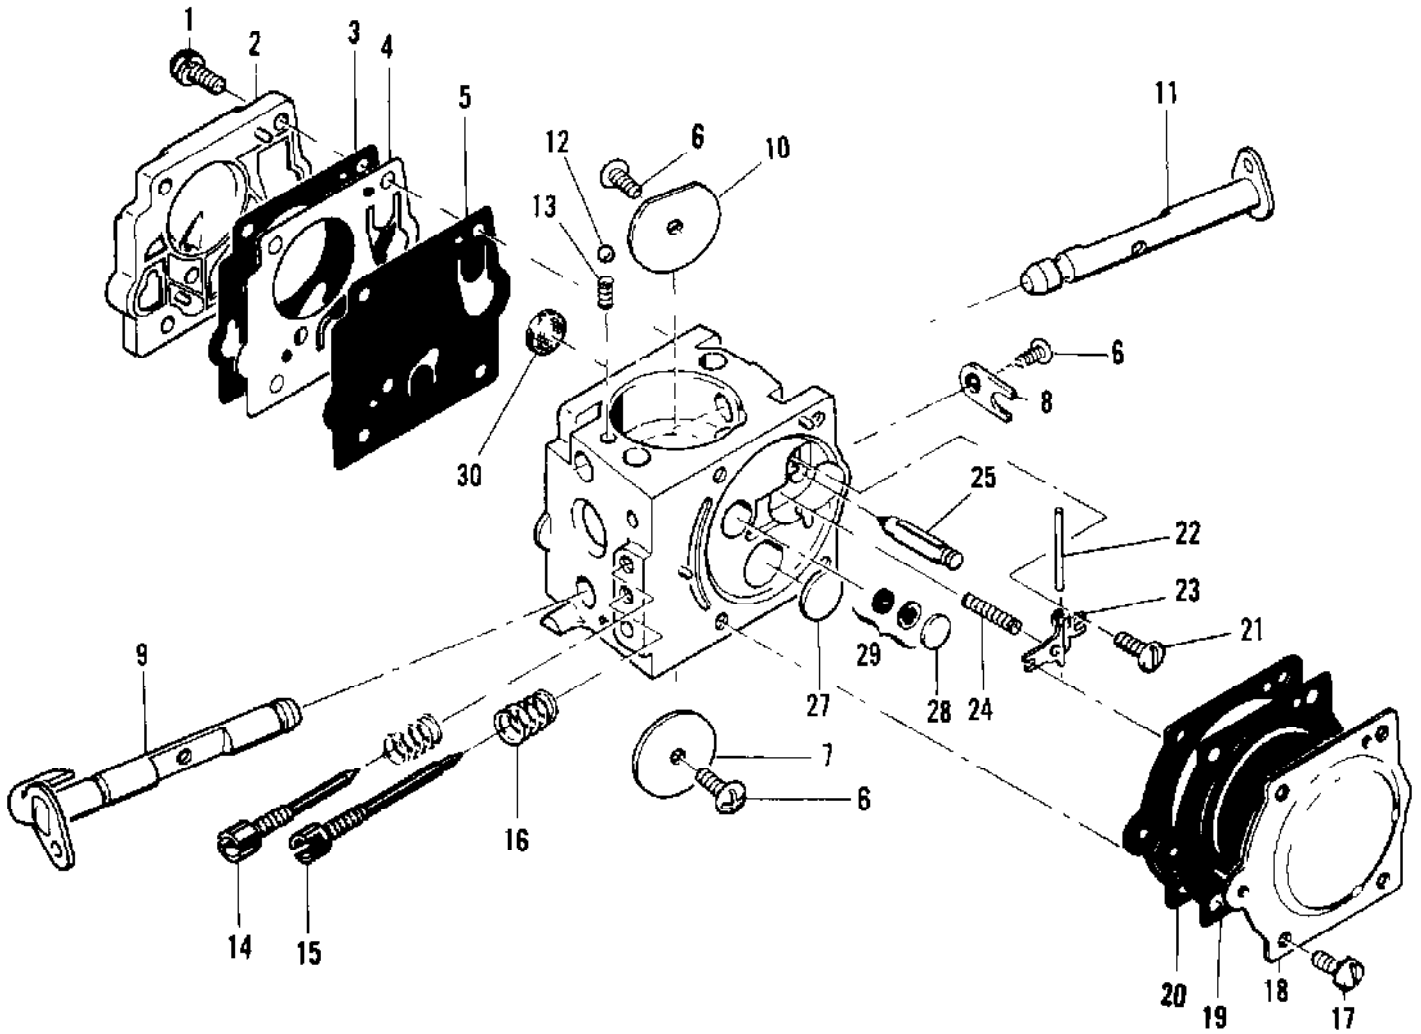

No
Diagram
Available

Parts List
Only

Ref #	Part Number	Qty	Description
	85726		Manual - Owner's
	62827		Wrench - Screwdriver
	63746		Scrench
	86330		Kit - Spike
	86334		Kit - Frame & Grip
	84922		Kit - Baffle
	83970		Kit - Preheater
	86419		Guide - Timing
	63097		Spark Plug - AC CS 45 T
	65778		Spark Plug - AC CS 41 T
	65370		Kit - Sprocket 7T .354
	65408		Spark Plug - CJ8
	83235		Wrench
	64935		Bar Plate
	64330		Set - Bar plate
	69191		Kit - Pressure adaptor
	84453		Kit - Piston tool
	69031		Piston Assy (0.020 in. oversize)
	63291		Ring Set (0.020 in. oversize)
	103085		Bearing - Needle (2)
	69032		Piston Assy (0.030 in. oversize)
	63292		Ring Set (0.030 in. oversize)
	103085		Bearing - Needle (2)

Ref #	Part Number	Qty	Description
	84015	1	Carburetor Assy
1	67501	4	Screw - Pump cover
2	83760	1	Cover - Pump
3	67495	1	Gasket - Cover
4	67498	1	Diaphragm - Check valve
5	83114	1	Diaphragm - Fuel pump
6	47690	3	Screw - Plate
7	83762	1	Plate - Throttle
8	67489	1	Clip - Shaft
9	67486	1	Shaft Assy - Throttle
10	67490	1	Plate - Choke
11	67488	1	Shaft Assy - Choke
12	100302	1	Ball - Choke friction
13	67504	1	Spring - Choke
14	67506	1	Needle - High speed
15	67505	1	Needle - Idle
16	67502	2	Spring - Needle
17	70798	4	Screw - Diaphragm cover
18	83761	1	Cover - Diaphragm
19	67499	1	Diaphragm - Metering
20	67496	1	Gasket - Diaphragm
21	67500	1	Screw - Lever pin
22	67508	1	Pin - Lever
23	67509	1	Lever - Metering
24	67503	1	Spring - Lever
25	67491	1	Valve - Needle
27	71690	1	Plug - 3/8
28	69506	1	Plug - 5/16
29	83758	1	Kit - Valve & Seat Assy
30	67507	1	Screen - Fuel
	67482		Gasket Set
	67481		Repair Kit