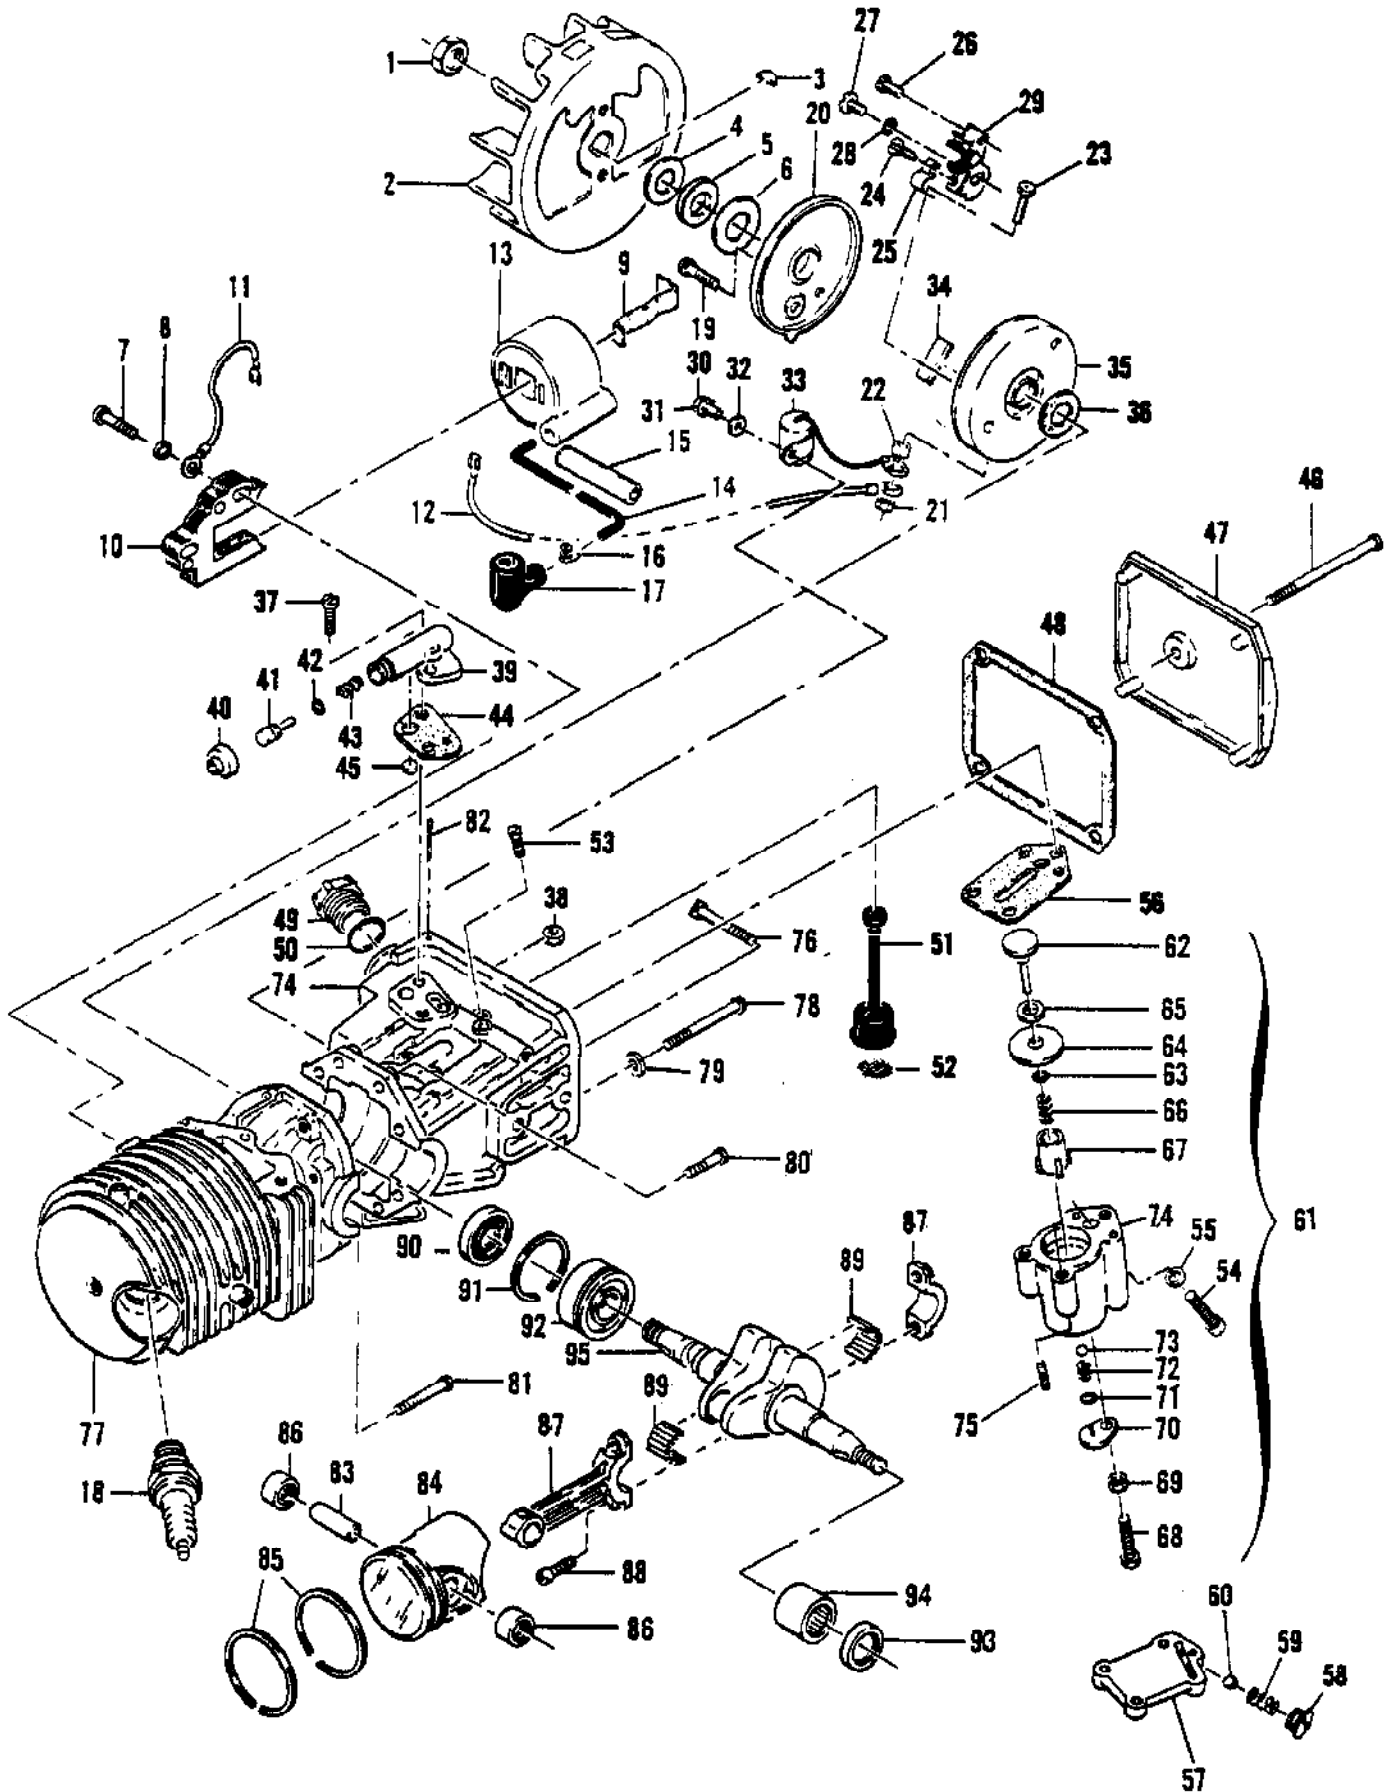

Ref #	Part Number	Qty	Description
1	101391	1	Nut - Hex 3/8-24
	110594	1	Nut - Hex 3/8-24
2	61737A	1	Flywheel Assy
3	103879	1	Key - Woodruff
4	67057	1	Washer - Thrust
5	67056	1	Seal
6	67054	1	Washer - Thrust
7	101965	2	Screw - Fil hd 10-24 x 7/8 (SEMS)
	110127	2	Screw - Hex hd 10-24 x 7/8 (SEMS)
8	100003	2	Washer - #10
9	51253	1	Retainer - Coil
10	68164	1	Lamination Assy
11	62819	1	Wire Assy - Ground
12	69344	1	Wire Assy - Primary
13	69798	1	Kit - Coil & Terminal Assy
14	69966	1	Wire & Sleeve Assy - Spark plug
15	67127	1	Sleeve
16	62932	1	Connector
17	62926	1	Boot
18	63097	1	Spark Plug AC CS 45T
19	110349	1	Screw - Rd hd 8-32 x 3/4
20	62362	1	Cover - Breaker box
21	100298	1	Nut - Hex 6-32
22	62365	1	Spacer - Breaker screw
23	110346	1	Screw - Hex hd 6-32 x 3/4
24	110489	1	Screw - Pan hd 6-32 x 7/16 s/t
25	83126	1	Strap - Conduction
26	100934	1	Screw - Rd hd 8-32 x 3/8
27	100934	1	Screw - Rd hd 8-32 x 3/8
	110445	1	Screw - Truss hd 8-32 x 3/8
28	105976	1	Washer - #8
29	62363	1	Breaker Assy
	66231	1	Breaker Assy
30	105249	1	Screw - Rd hd 8-32 x 3/8 (SEMS)
	110623	1	Screw - Fil hd 8-32 x 1/2
	103672	1	Screw - Fil hd 8-32 x 1/2
31	100252	1	Lockwasher - #8
32	100080	1	Washer - #8
33	61650	1	Condenser
34	54184	1	Wiper - Cam
35	62361	1	Box - Breaker
	83125	1	Box - Breaker
36	67051	1	Seal
37	110623	2	Screw - Fil hd 8-32 x 1/2
38	100955	1	Nut - Hex 8-32
39	62261A	1	Housing - Pump
40	62262	1	Cap - Housing
41	62266	1	Plunger - Pump
42	101056	1	"O" Ring
43	66687	1	Spring - Plunger
44	62230	1	Gasket - Pump
45	62909	1	Valve - Pump
46	110291	1	Screw - Pan hd 10-24 x 2-5/8
47	63072	1	Cover - Oil tank
48	62116	1	Gasket - Cover